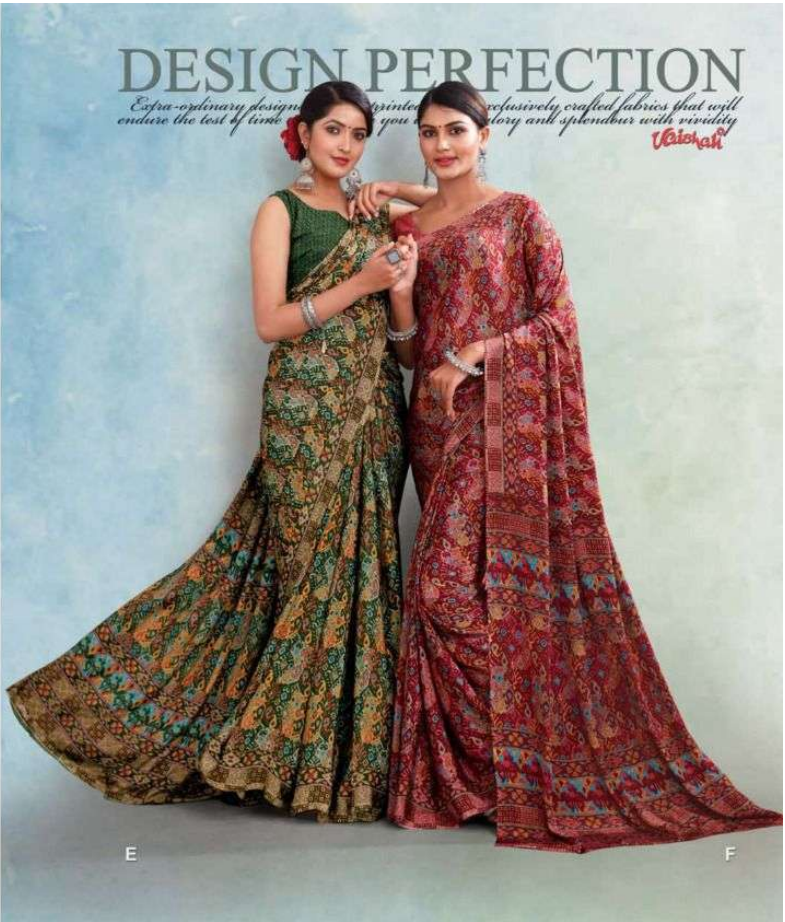

A woman with dark hair pulled back, wearing a gold and brown patterned saree with a matching blouse. She is adorned with large silver earrings, a necklace, and a bracelet. A tattoo is visible on her left forearm. The background is a matching patterned fabric. The brand name 'Vishali' is written in a stylized font in the upper right corner, and the phrase 'INNOVATIVE ART' is written in large, white, serif capital letters at the bottom.

Vishali

10002 A

B

TRADITIONAL ART

Extra-ordinary designs craftily printed on an exclusively crafted fabrics that will ensure the test of time and be with you as it is. *10002 C*

Vishali

C

10001A 10001B 10001C 10001D 10001E 10001F 10002A 10002B