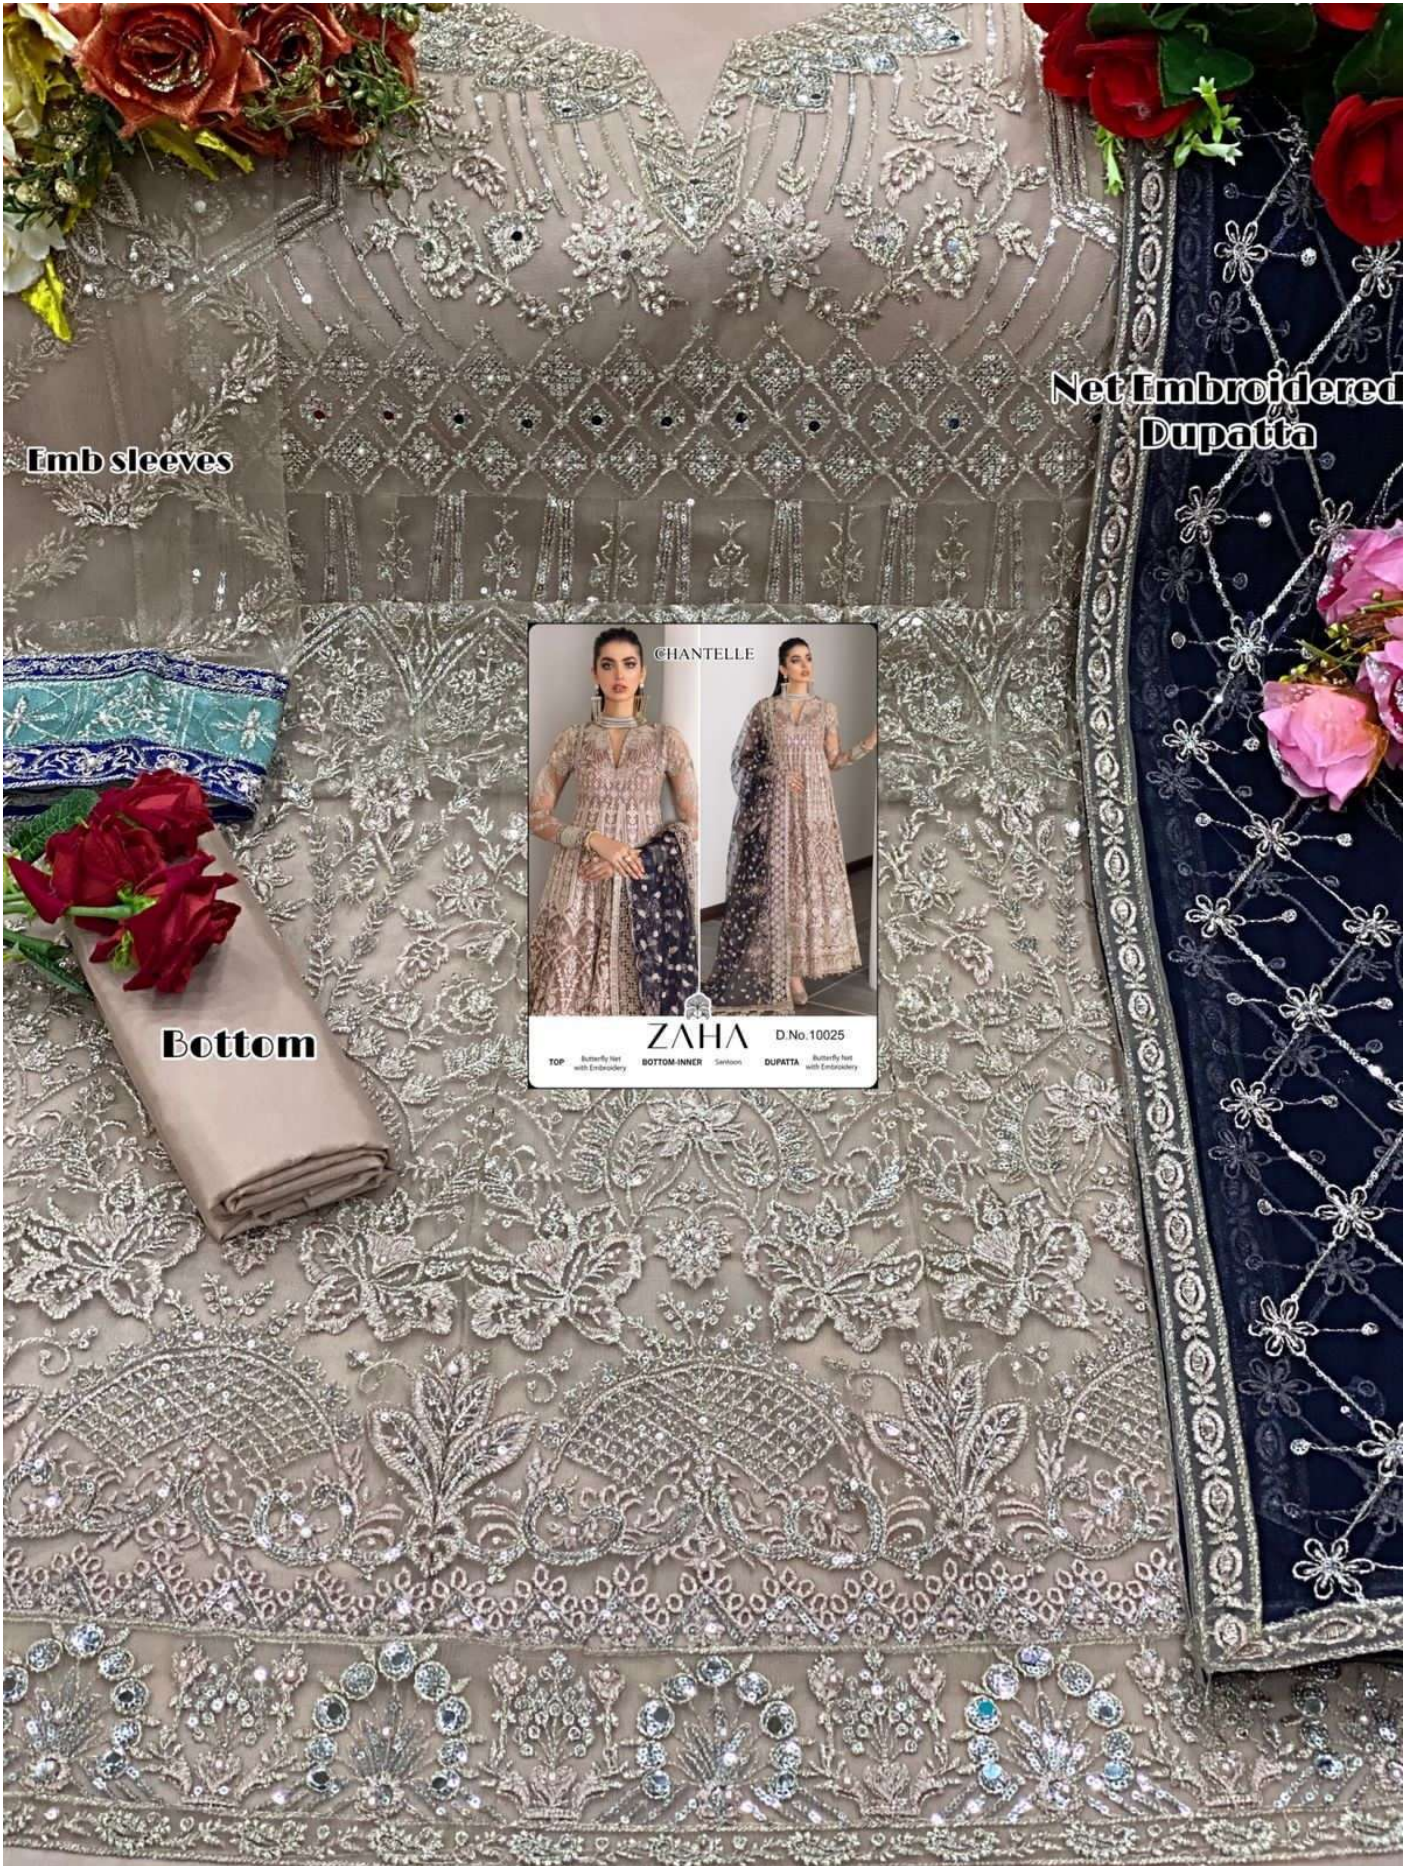

CHANTELLE

ZAHA

D.No.10025

TOP

Butterfly Net
with Embroidery

BOTTOM-INNER

Santoon

DUPATTA

Butterfly Net
with Embroidery

Net Embroidered
Dupatta

Emb sleeves

Bottom

@CHANTELLE

ZAHA D No. 10025

TOP	Butterfly Net with Embroidery	BOTTOM-INNER	Sarsoni	DUPATTA	Butterfly Net with Embroidery
-----	-------------------------------	--------------	---------	---------	-------------------------------