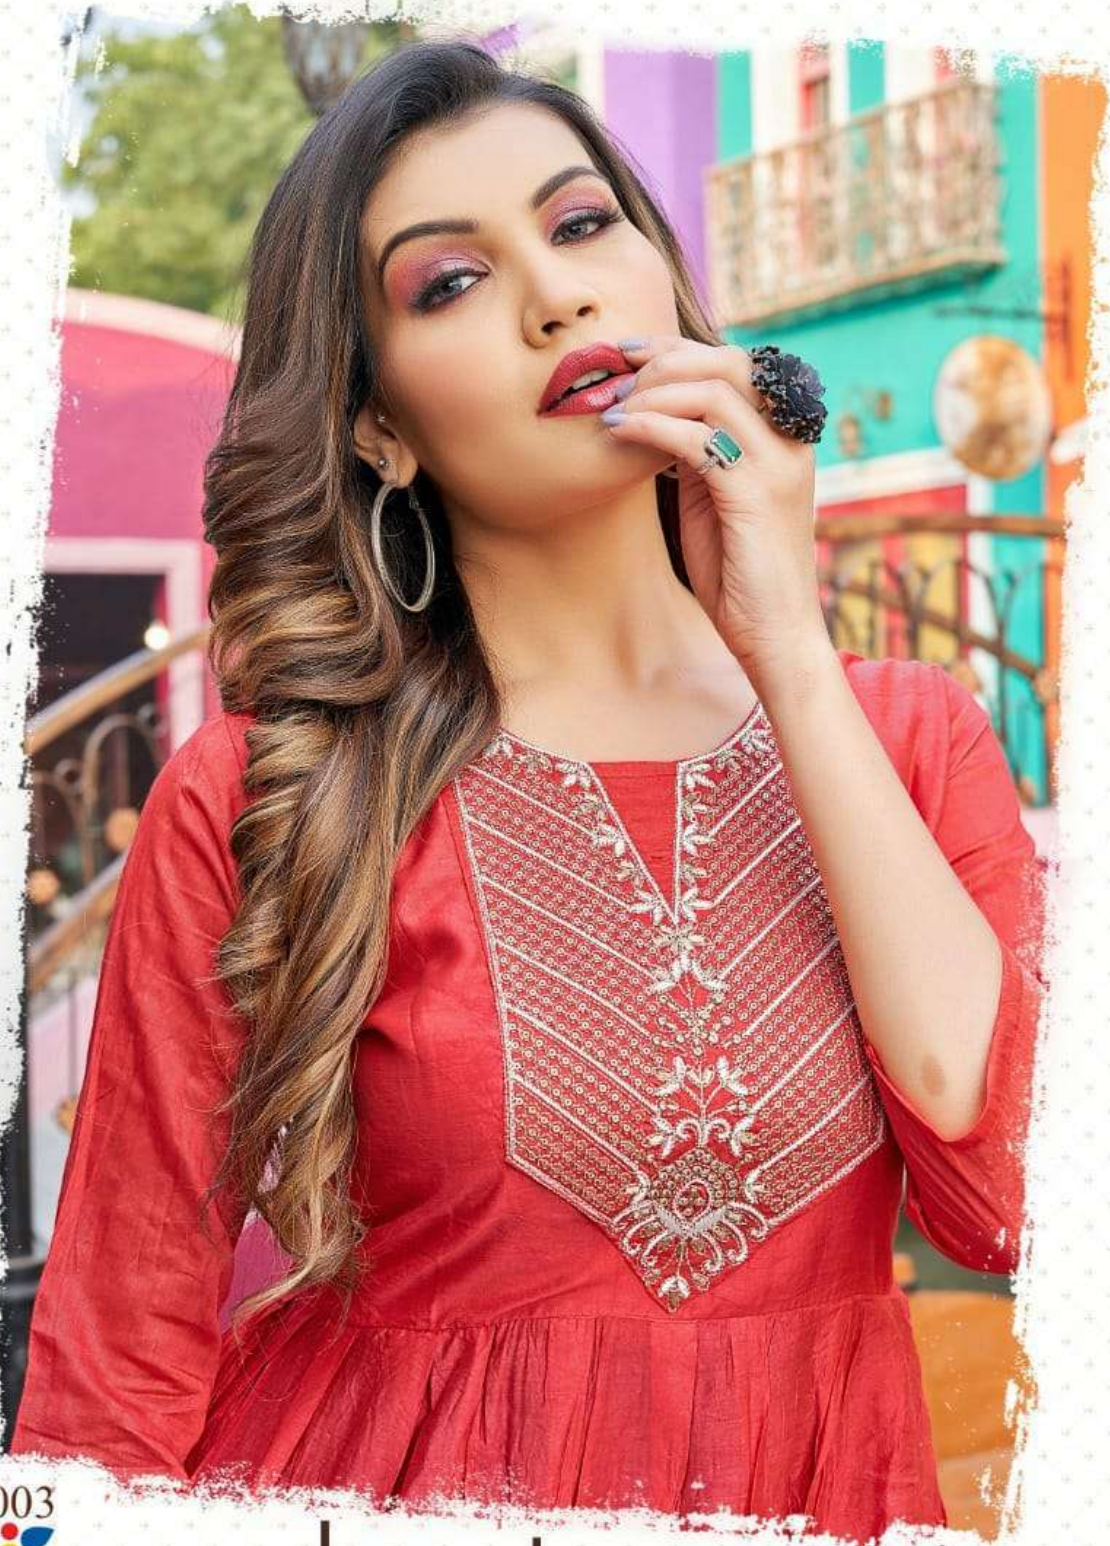

1003

showstopper