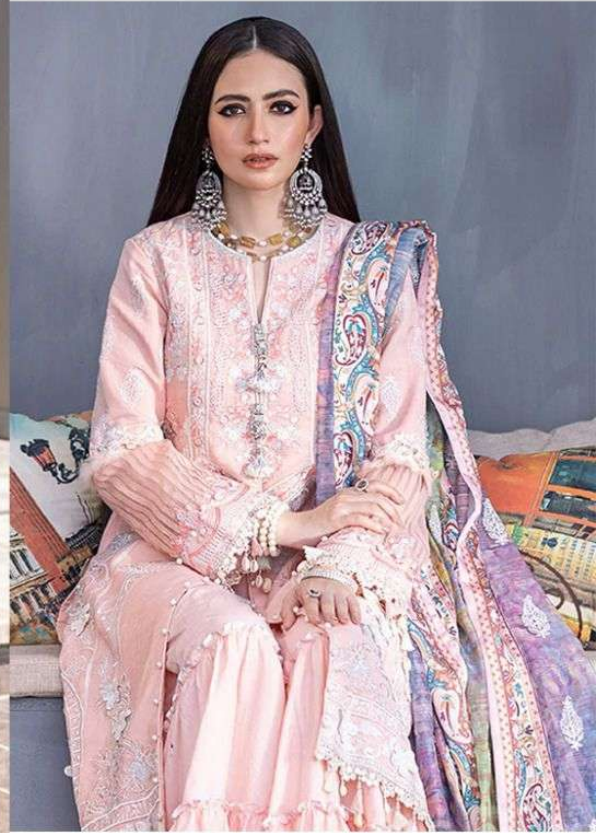

Serina^{TM}
Pakistani Suit

A BRAND BY **MEGHA EXPORT**

D.NO.44005