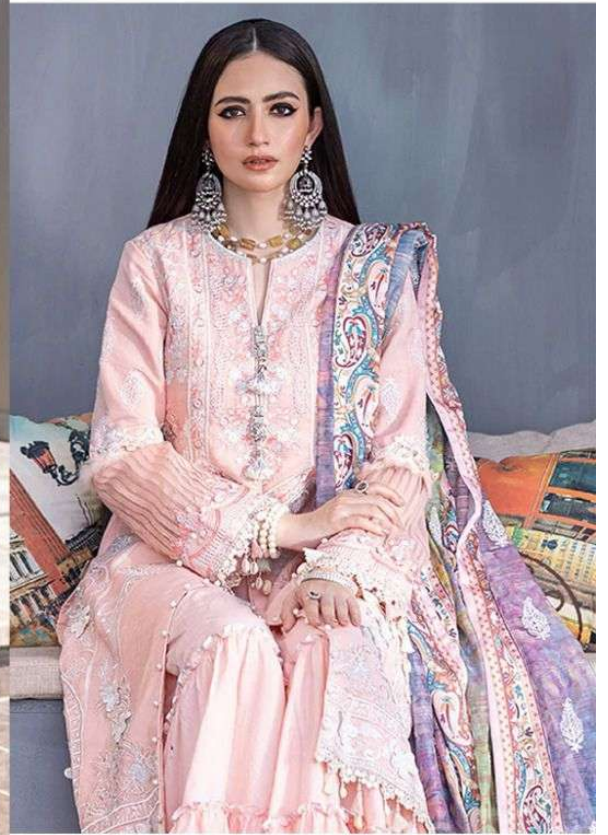

Serina^{TM}
Pakistani Suit

A BRAND BY **MEGHA EXPORT**

D.NO.44005