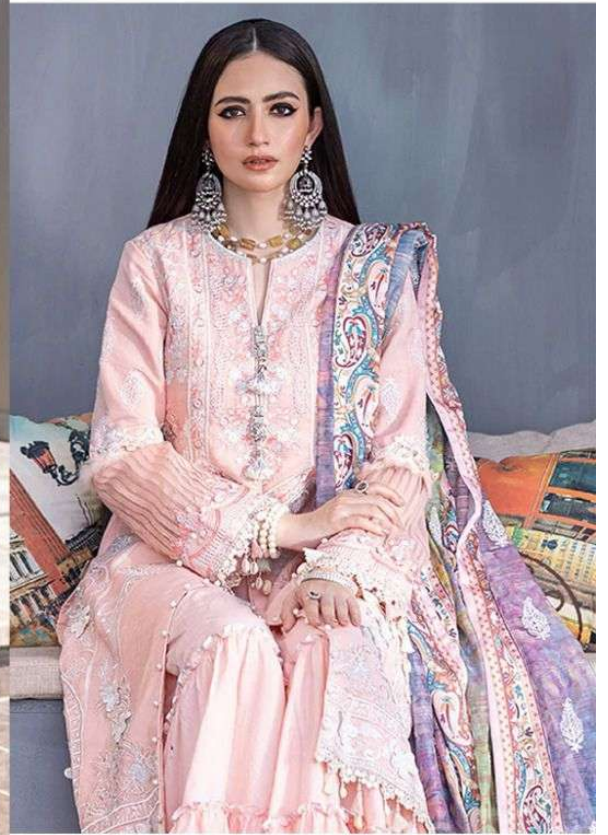

Makigman

TOP - LAIN COTTON 80/20 EMBROIDERED  
DUPATA - SEMI LAIN COTTON  
INNER - BOTTOM - COTTON DIGITAL PRINTED

*Serina*<sup>TM</sup>  
Pakistani Suit

A BRAND BY **MEGHA EXPORT**

D.NO.44005