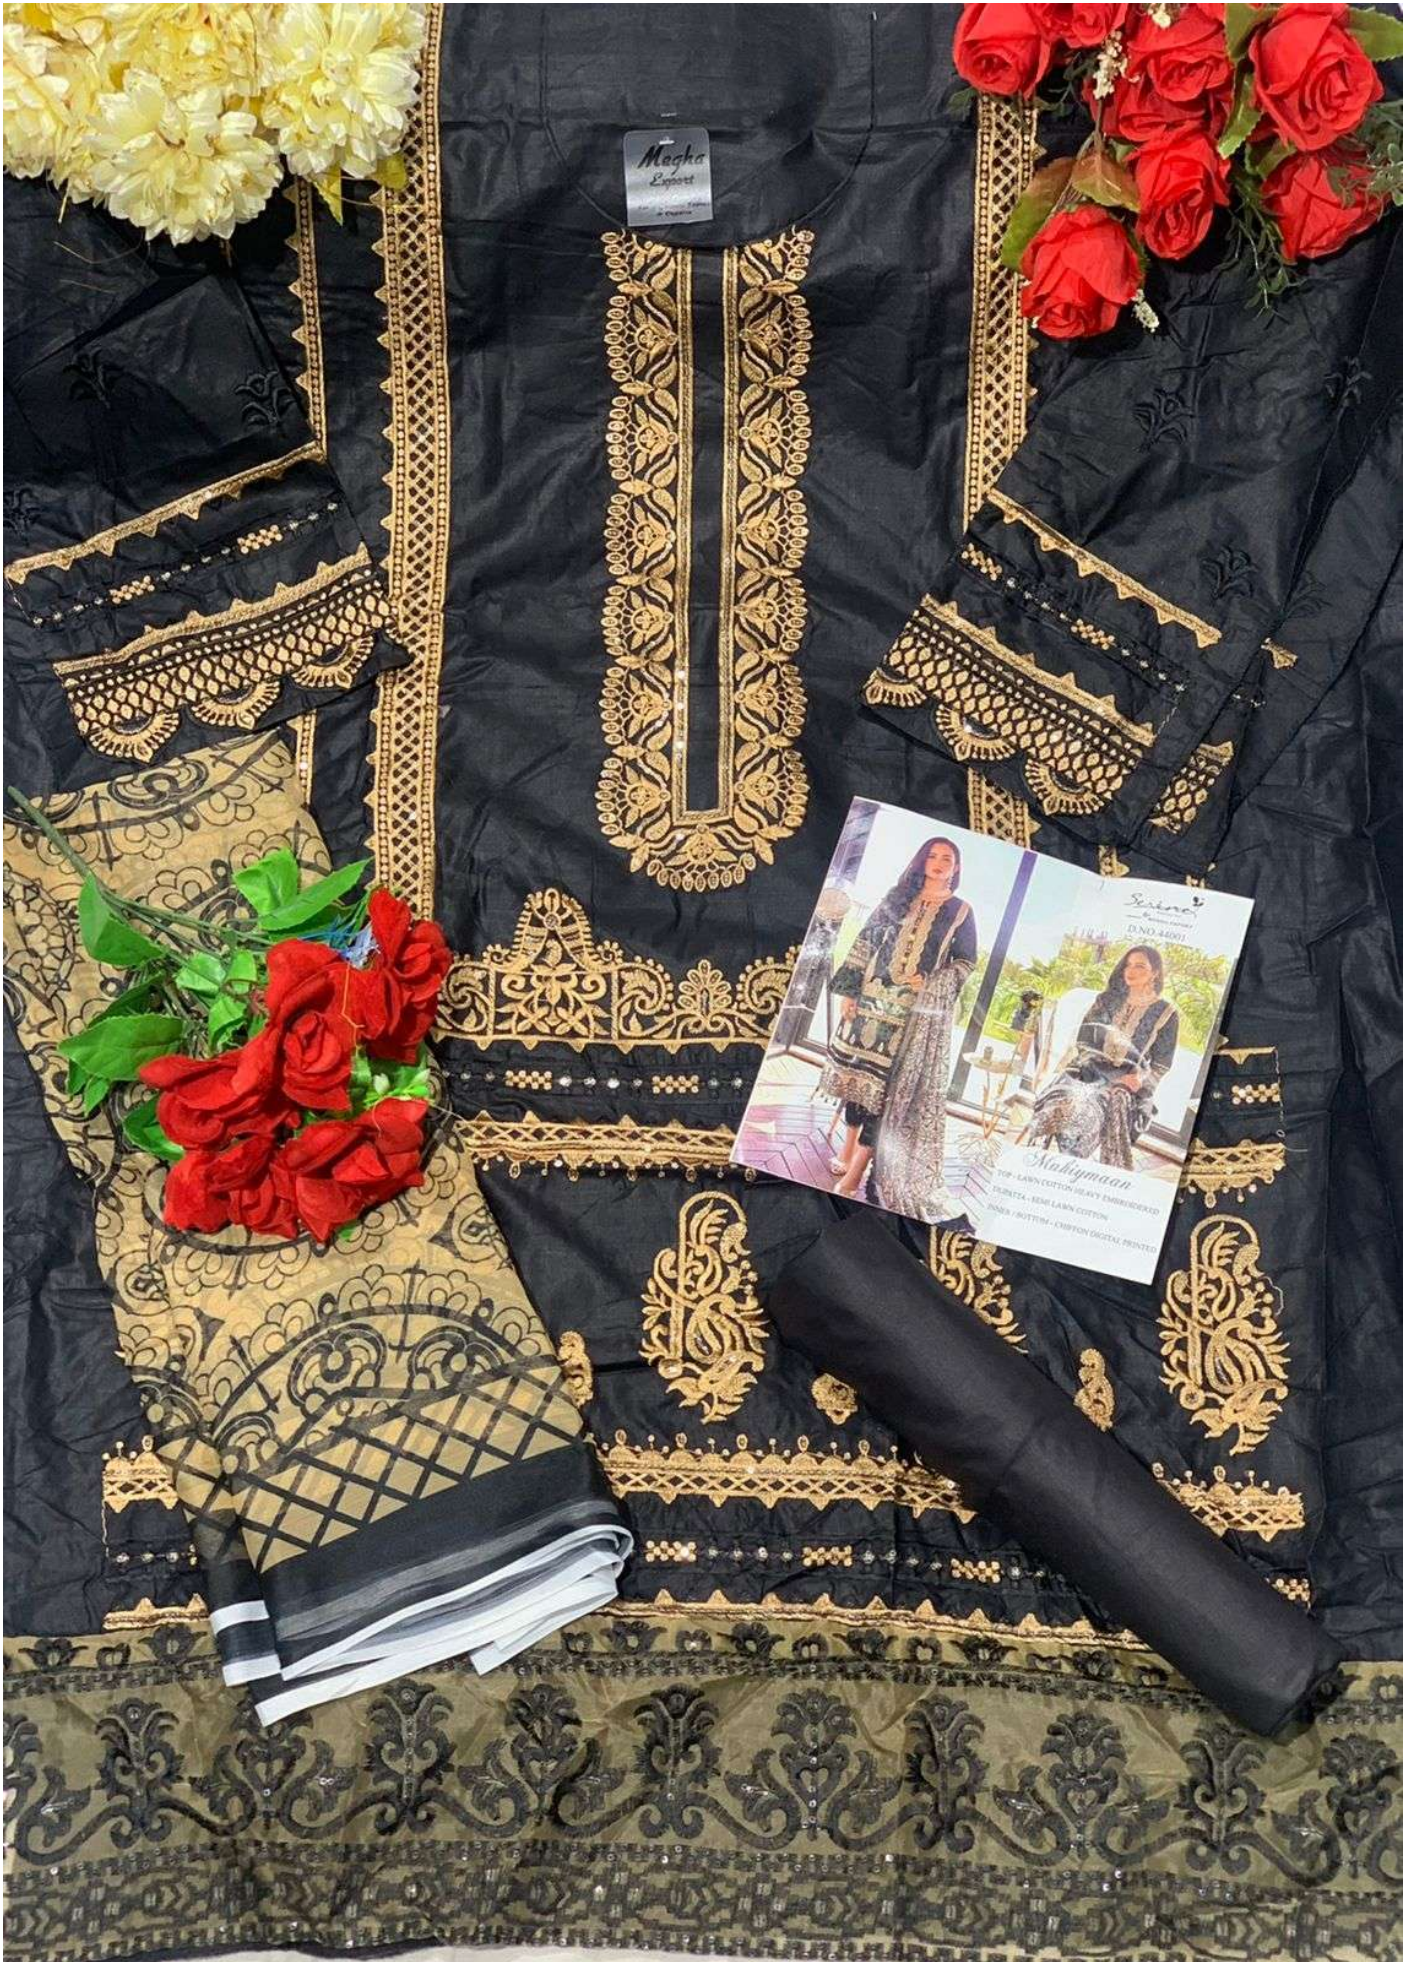

Magha
Export

Saira
D.NO.4401
Modelyuan
TOP - LAMB COTTON HEAVY EMBROIDERED
SKIRTS - SEMI LAMB COTTON
SHOES / ACCESSORY - LAMBTON DIGITAL PRINTS