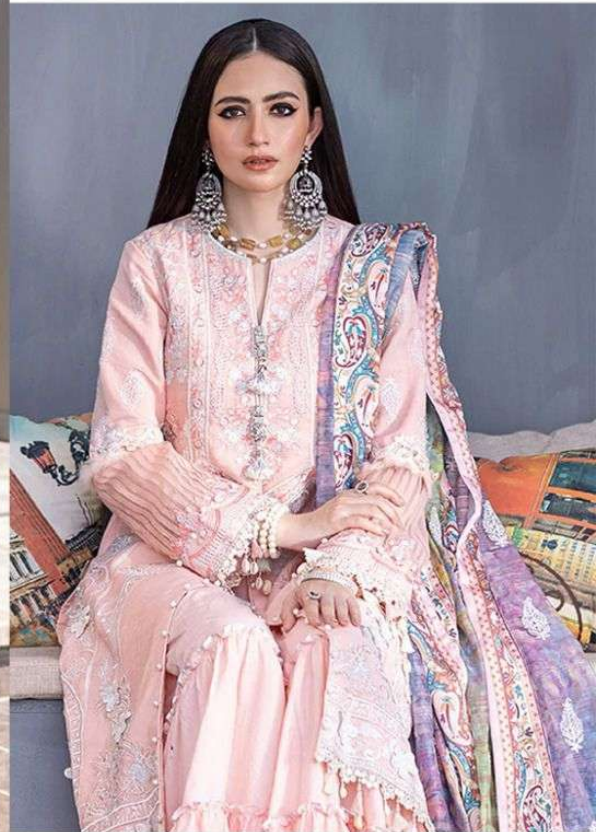

Serina^{TM}
Pakistani Suit

A BRAND BY MEGHA EXPORT

D.NO.44005