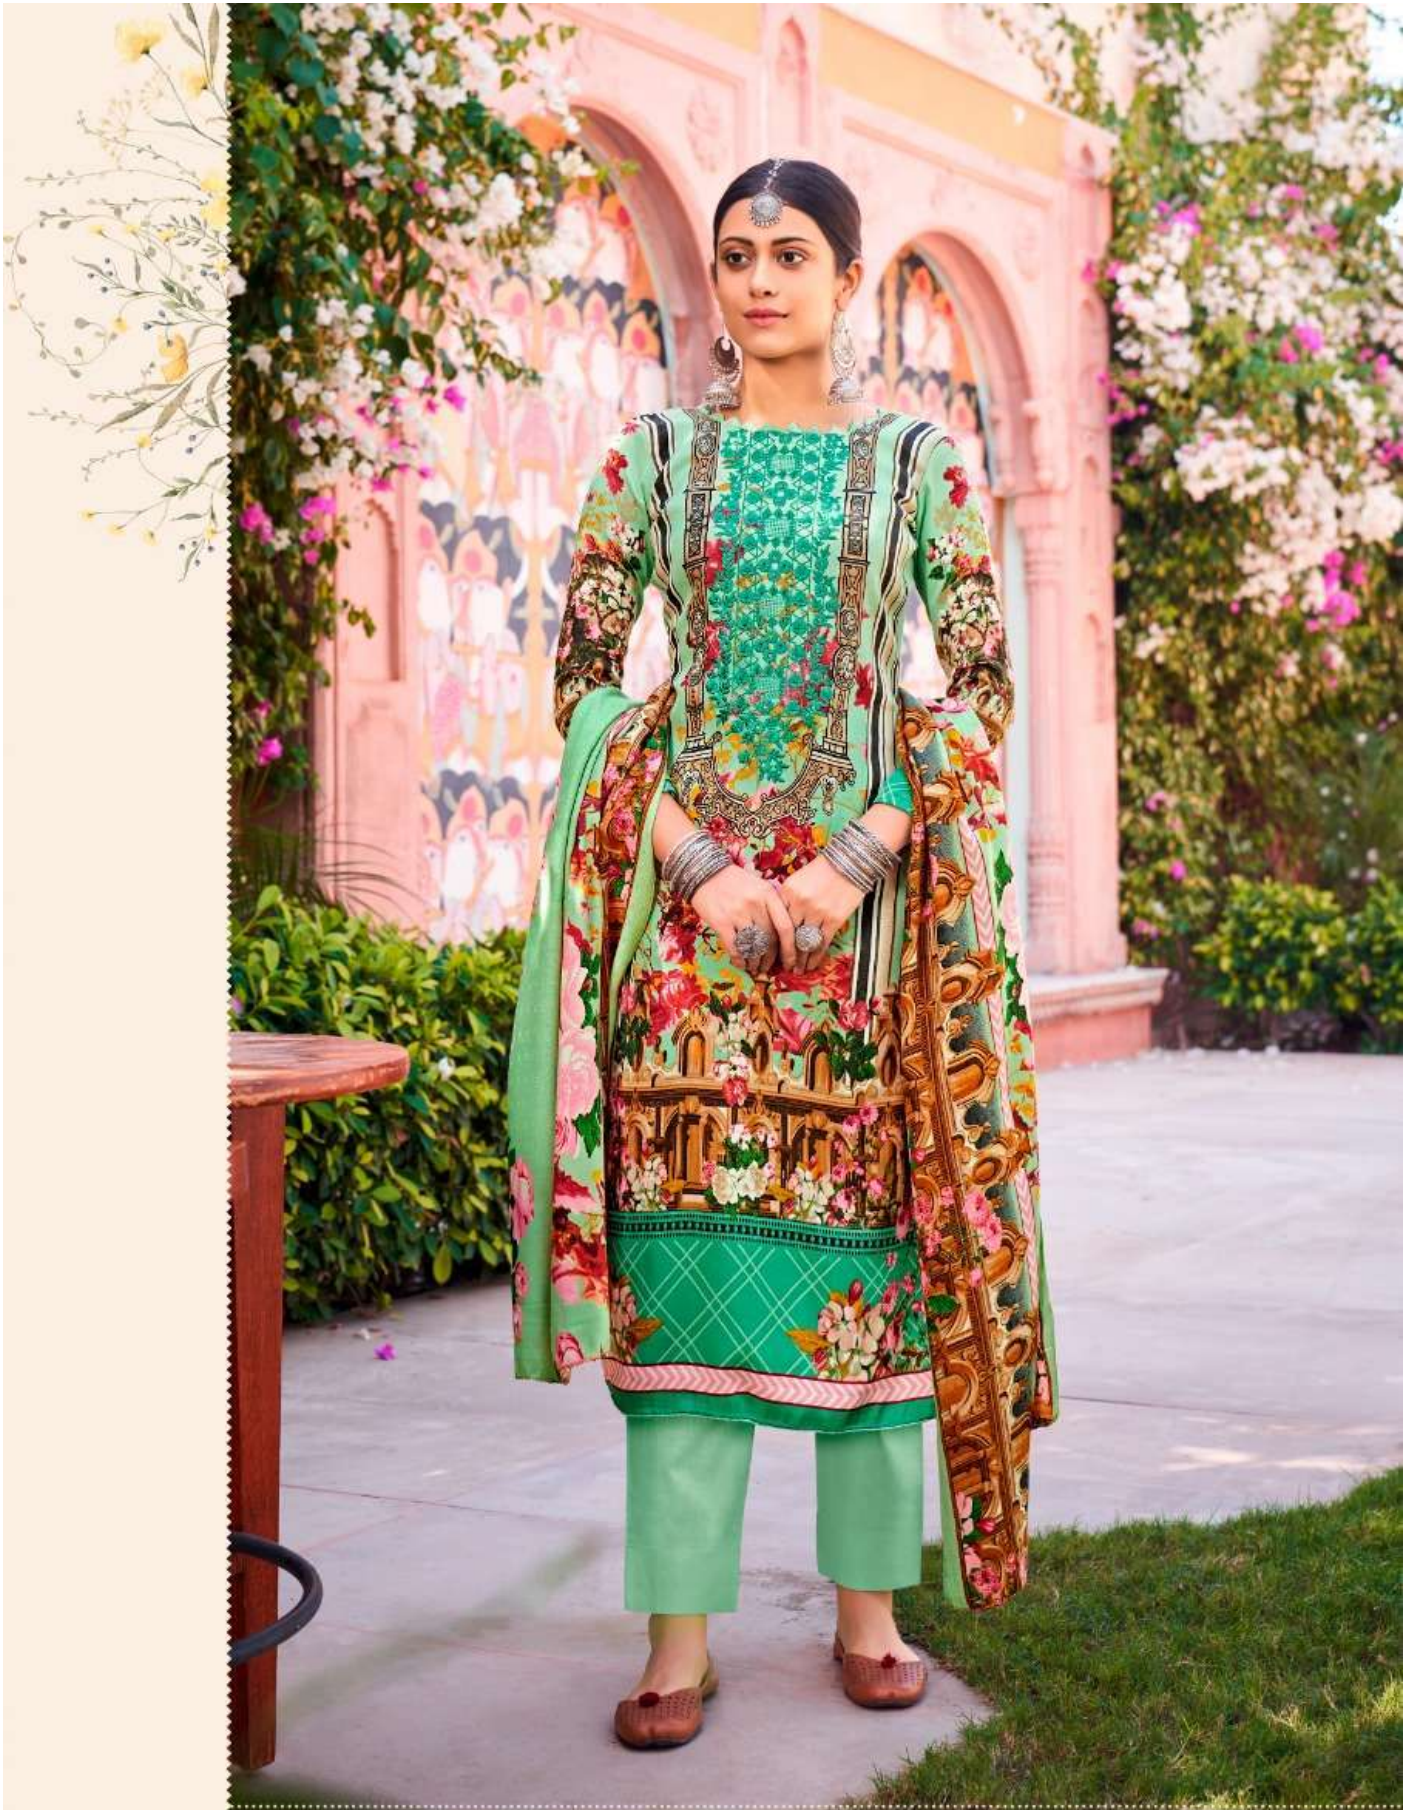

Be the most glamorous queen

DN15015