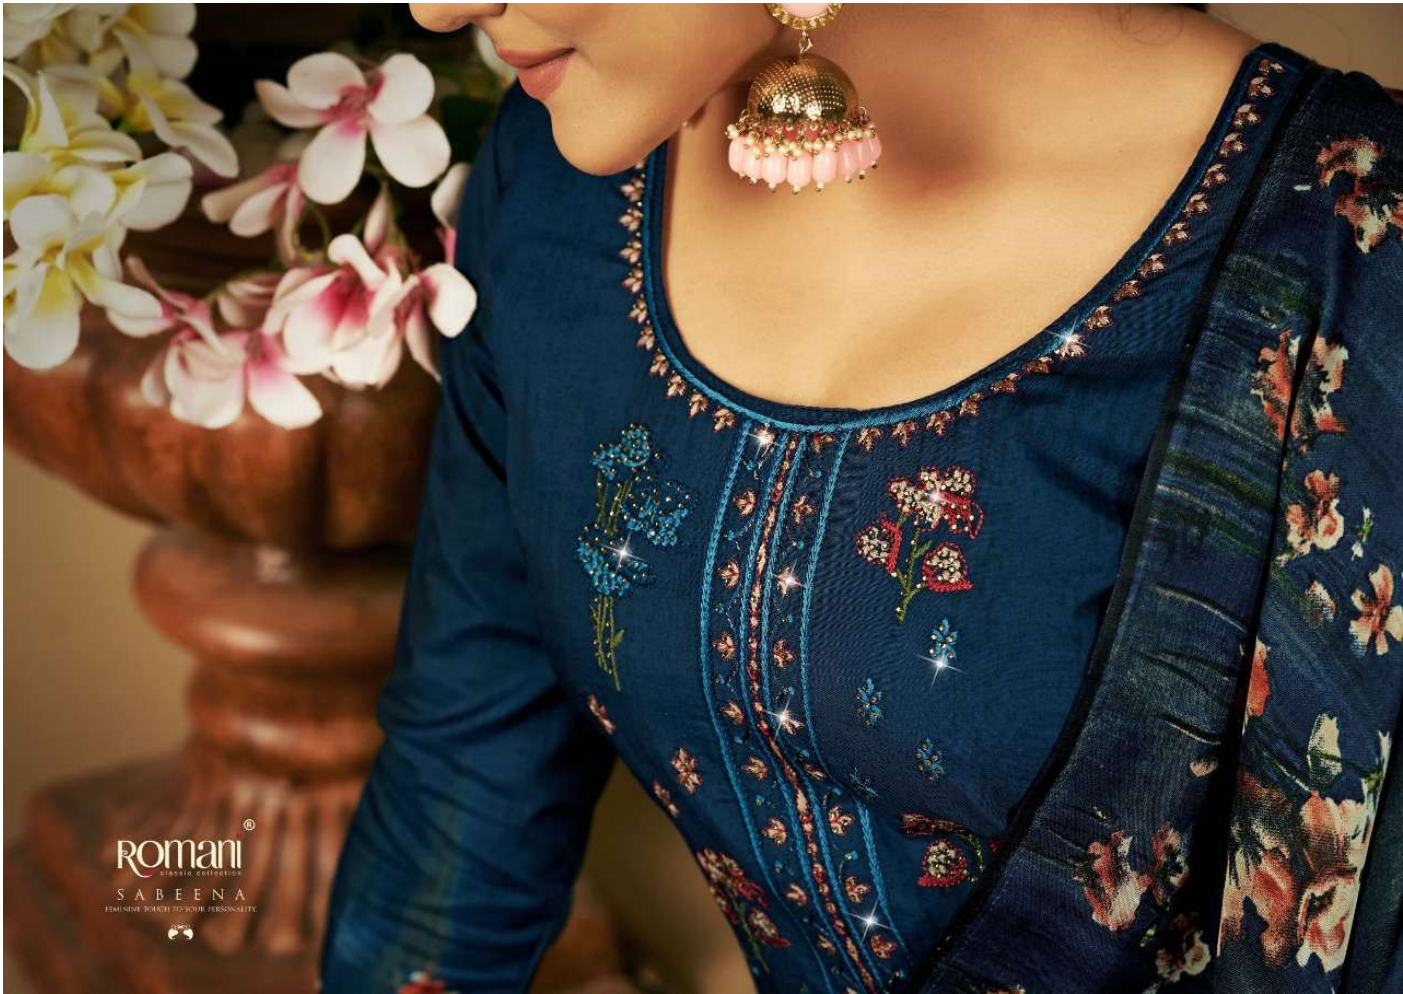

Romani[®]
classic collection

Sabeena

FEMININETOUCH

DESIGNER: RUPNISHA KHANNA

1069-009

ROMANI®
CLASSIC COLLECTION
SABEENA
FEMINE TOUCH TO YOUR PERSONALITY

Romani
FASHION. TRUTH. SUSTAIN. PROGRESSIVITY.

1069-010

romani®
SABEENA
FASHION TOUCH TO YOUR PERSONALITY

romani®
ELEGANCE IN PROPORTION
EMBRONNE TOUCH TO YOUR PERSONALITY

1069-002

1069-001

1069-002

1069-003

1069-004

1069-005