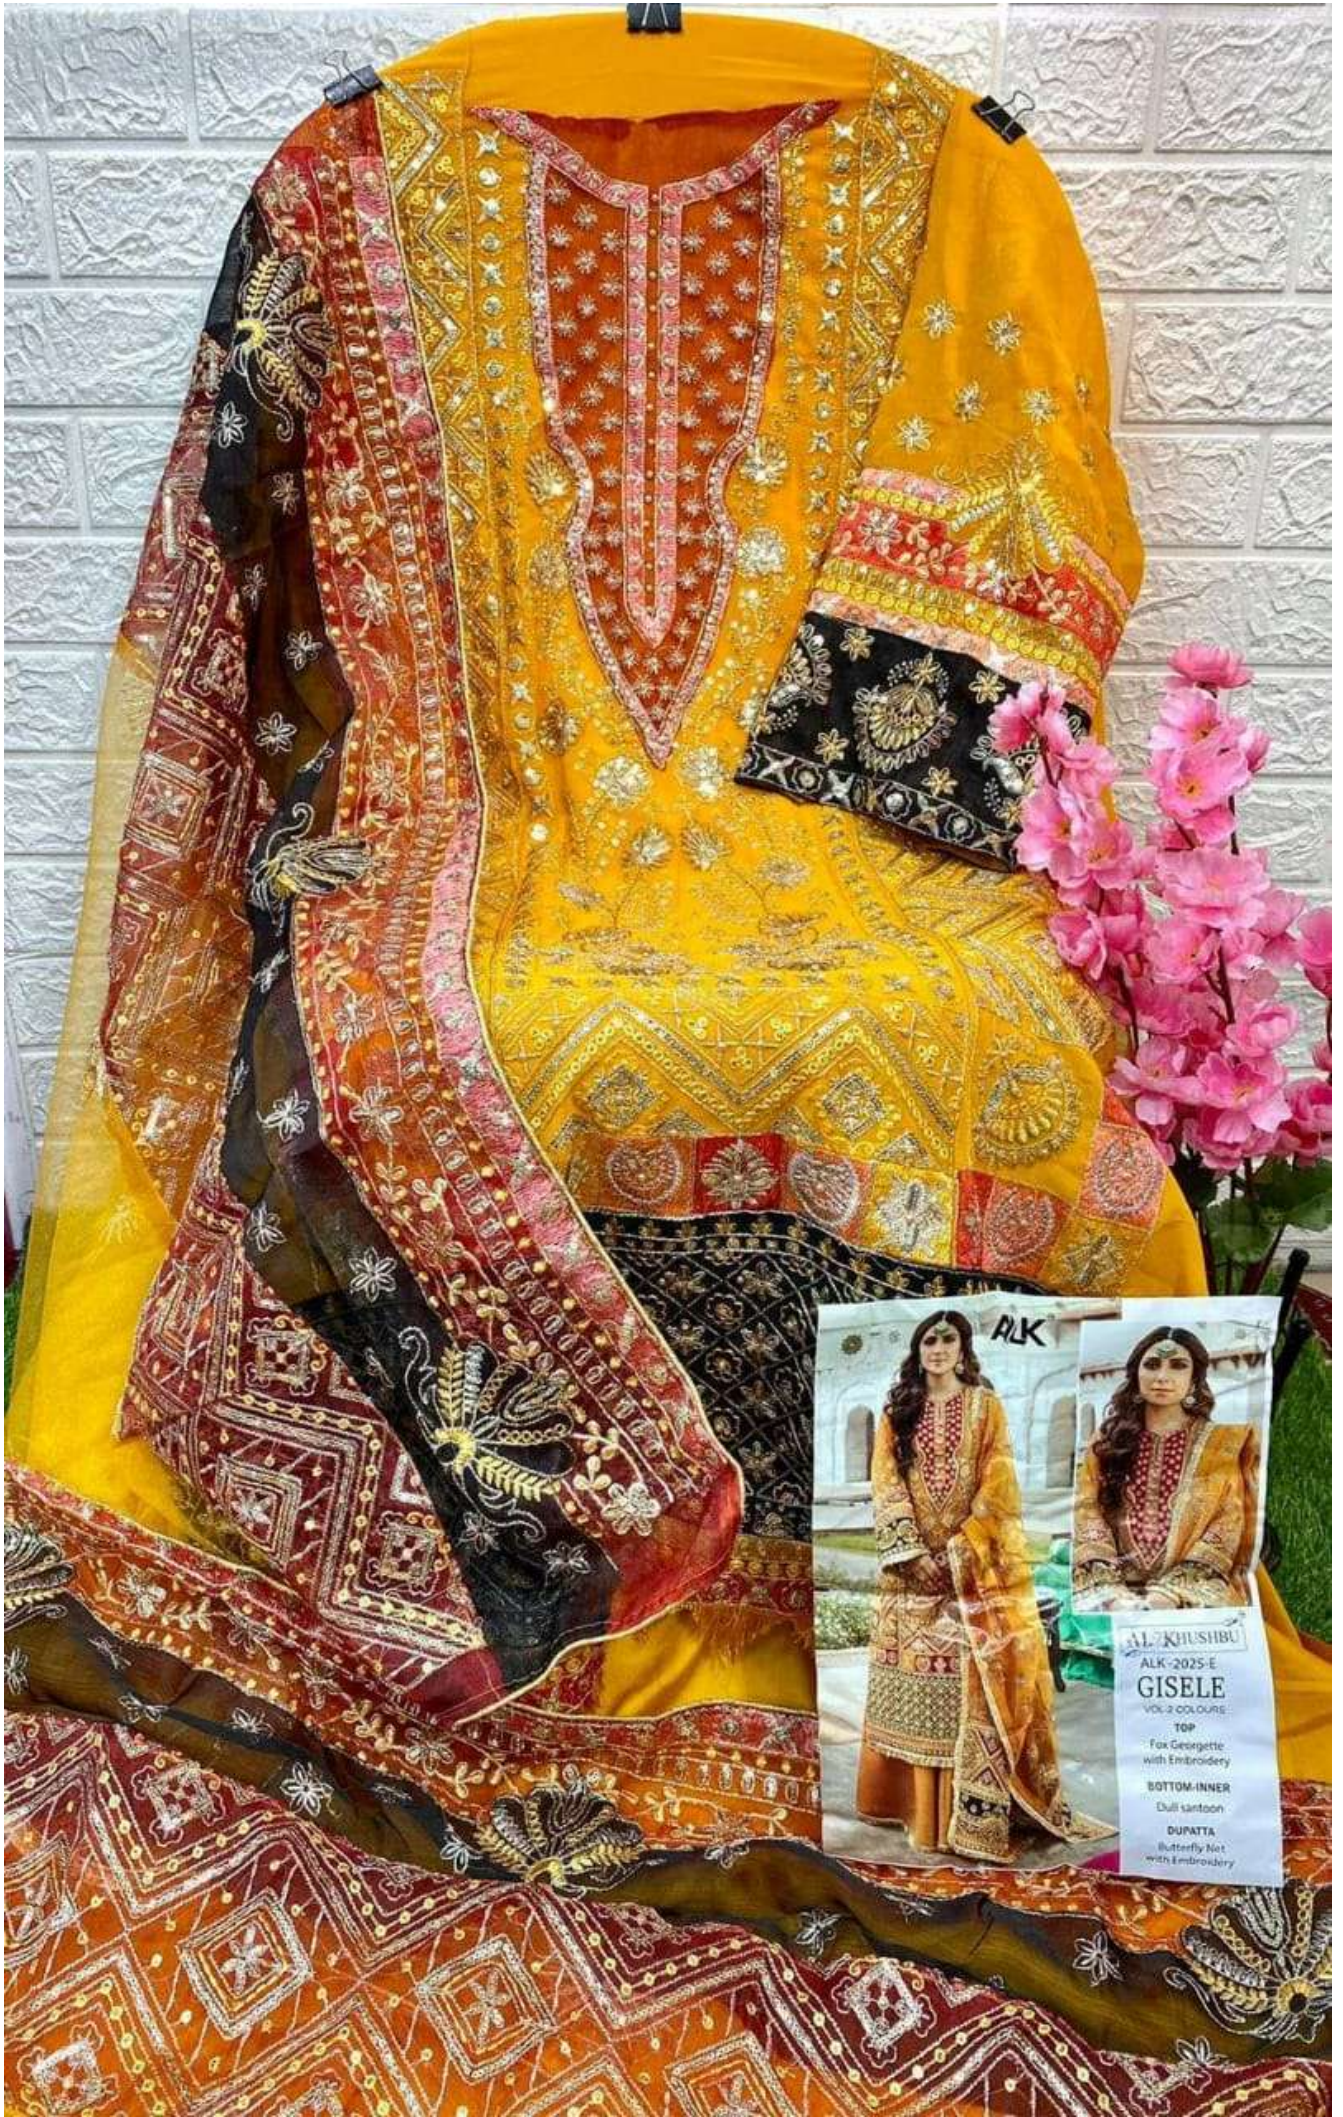

**AL KHUSHBU**  
ALK D.NO.2025

**TOP**

Fox Georgette  
with Embroidery

**BOTTOM-INNER**

Dull santoon

**DUPATTA**

NET DUPATTA

**AL KHUSHBU**  
ALK D.NO.2025

**TOP**

Fox Georgette  
with Embroidery

**BOTTOM-INNER**

Dull santoon

**DUPATTA**

NET DUPATTA

AL KHUSHBU  
ALK-2025-E  
**GISELE**  
VOL-2 COLOURS

**TOP**  
Fox Georgette  
With Embroidery

**BOTTOM-INNER**  
Dull santoon

**DUPATTA**  
Butterfly Net  
with Embroidery