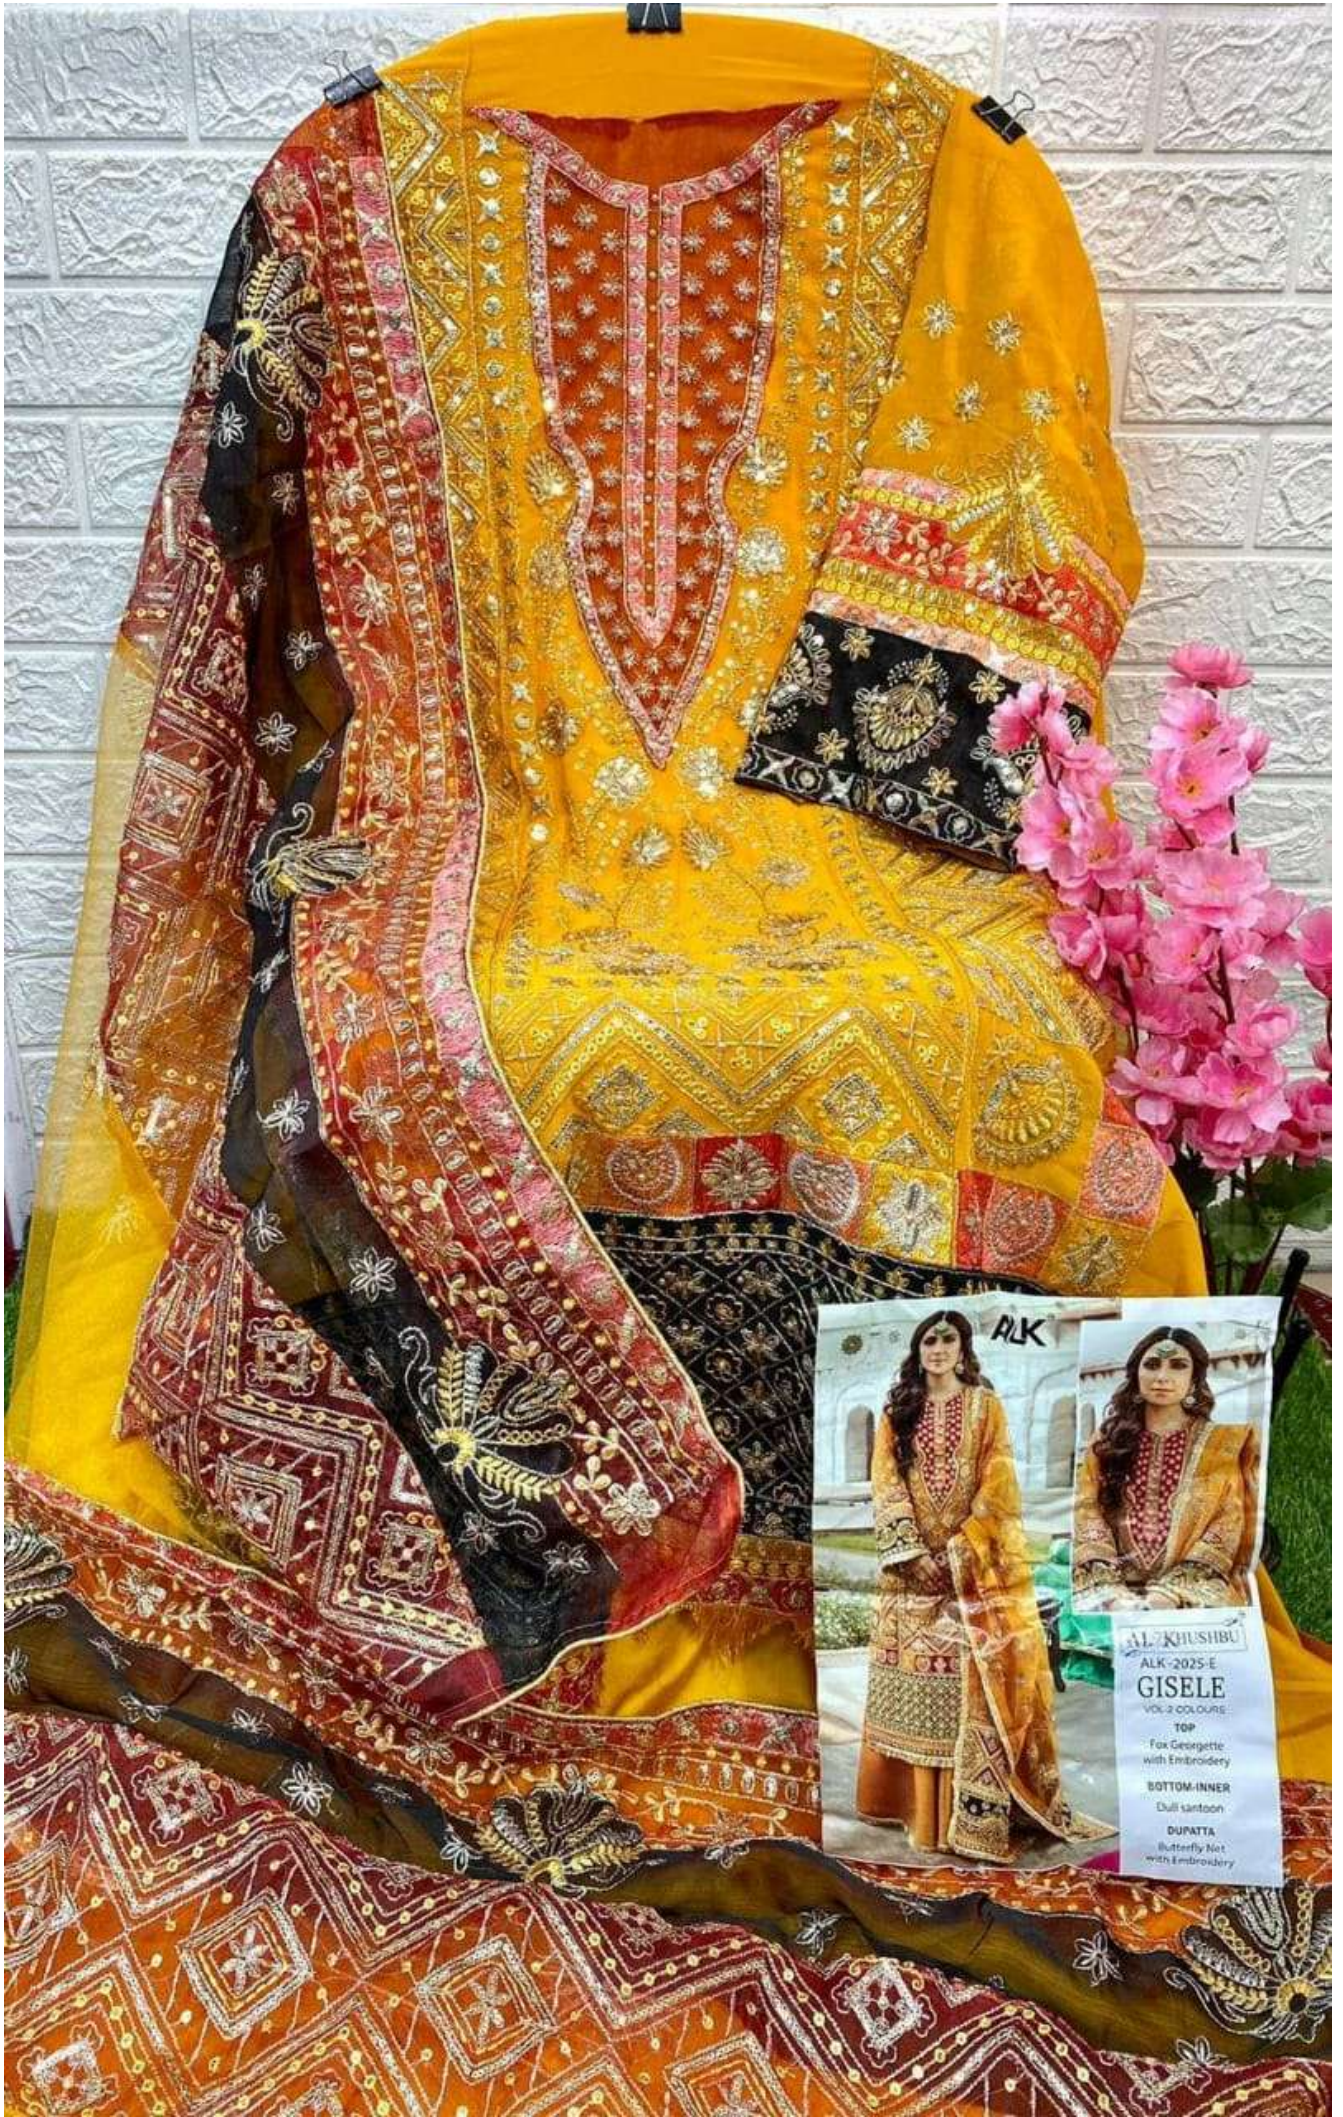

**AL KHUSHBU**  
ALK D.NO.2025

**TOP**

Fox Georgette  
with Embroidery

**BOTTOM-INNER**

Dull santoon

**DUPATTA**

NET DUPATTA

**AL KHUSHBU**  
ALK D.NO.2025

**TOP**

Fox Georgette  
with Embroidery

**BOTTOM-INNER**

Dull santoon

**DUPATTA**

NET DUPATTA

**AL KHUSHBU**  
ALK-2025-E  
**GISELE**  
VOL-2 COLOURS  
TOP  
Fox Georgette  
With Embroidery  
BOTTOM-INNER  
Dull santoon  
DUPATTA  
Butterfly Net  
with Embroidery