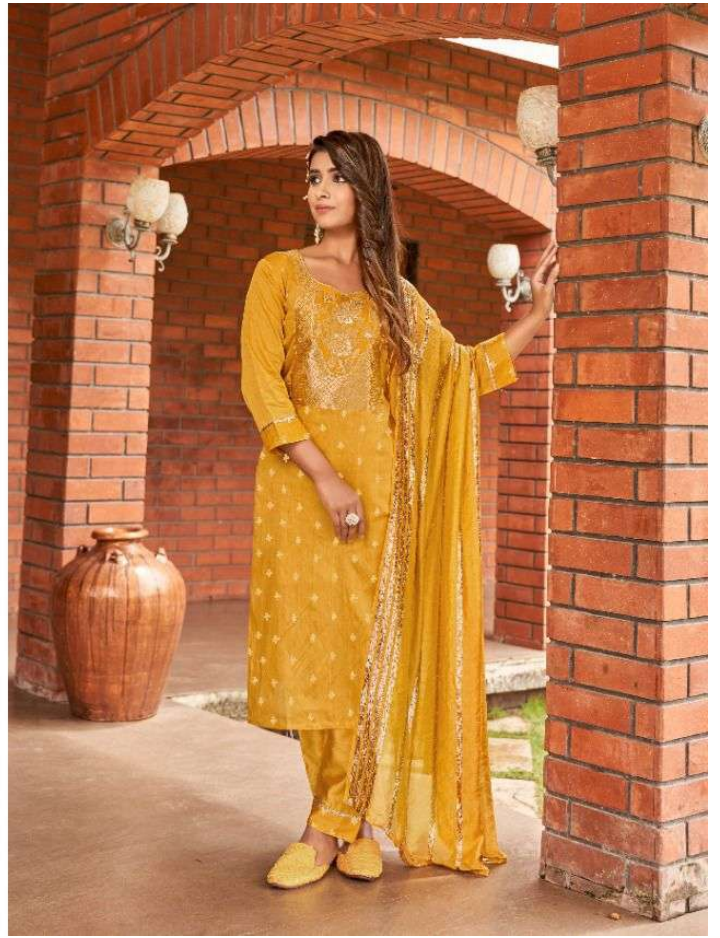

1001

1002

1003

1004

1005

ELEGANCE OF SHADES
DESIGNED BY ANJALI KUMAR

Stylish

1001

Essence

1004

DELIGHTFUL SHADES

WEAVERS: LAKSHMI SAREES BY MUMBAI (P) LTD.

THE TRENDY DIVA

1002

Verve beauty