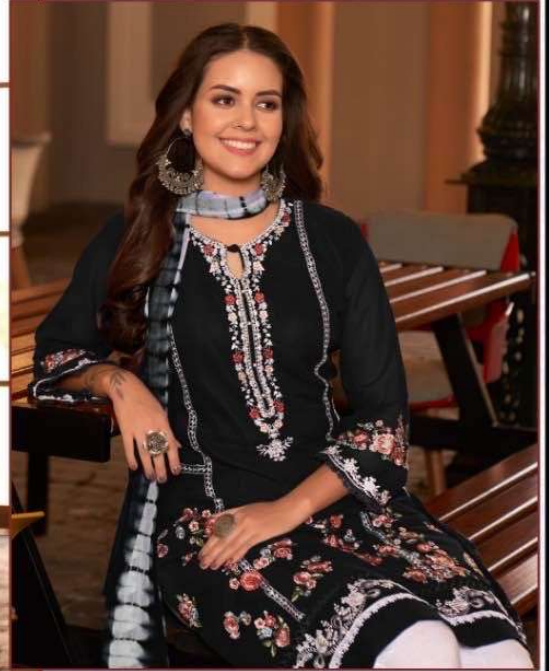

ZARQASH®
A BRAND BY KINVA

Z-111-C

FABRIC DETAILS

-:TOP :-

PURE GEORGETTE FABRIC

-:BOTTOM :-

COTTON STRETCHABLE FABRIC

-:INNER :-

HEAVY SANTOON

-:DUPATTA :-

NAZNEEN DUPATTA