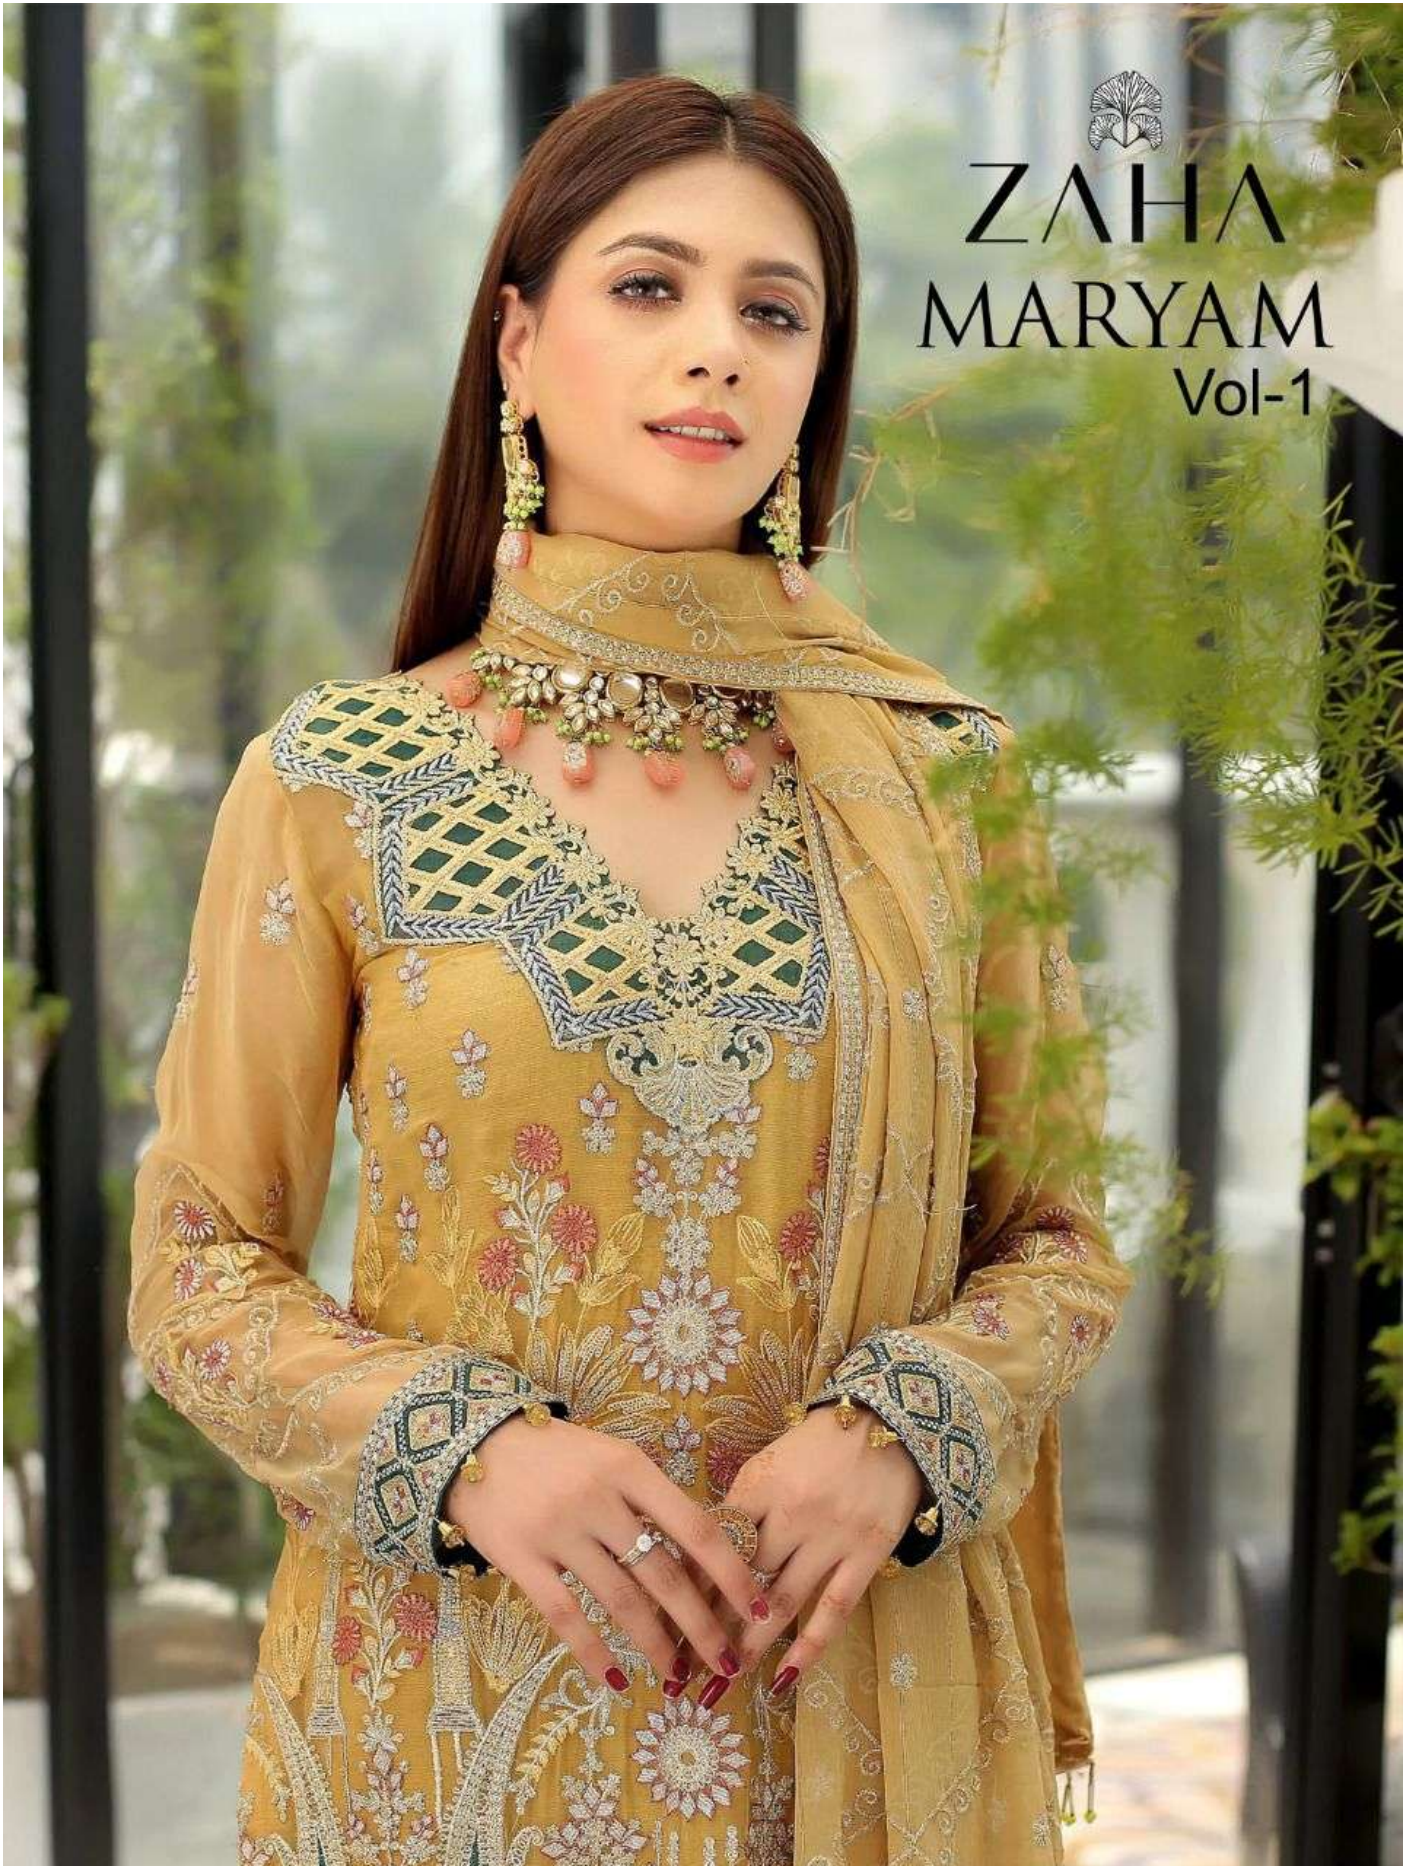

ZAHA
MARYAM
Vol-1

MARYAM Vol-1

ZAHA

TOP Faux Georgette
with Embroidery

BOTTOM-INNER Dull santoon

DUPATTA Nazmin
with Embroidery

10091

10092

10093

10094

MARYAM
Vol-1

ZAHA

D.No.10092

TOP Fox Georgette
with Embroidery

BOTTOM-INNER Dull santoon

DUPATTA Nazmin
with Embroidery

MARYAM
Vol-1

ZAHA

D.No.10094

TOP Fox Georgette
with Embroidery

BOTTOM-INNER Dull santoon

DUPATTA Nazmin
with Embroidery

MARYAM
Vol-1

TOP

Fox Georgette
with Embroidery

ZAHA

BOTTOM-INNER

Dull santoon

D.No.10093

DUPATTA

Nazmin
with Embroidery

MARYAM
Vol-1