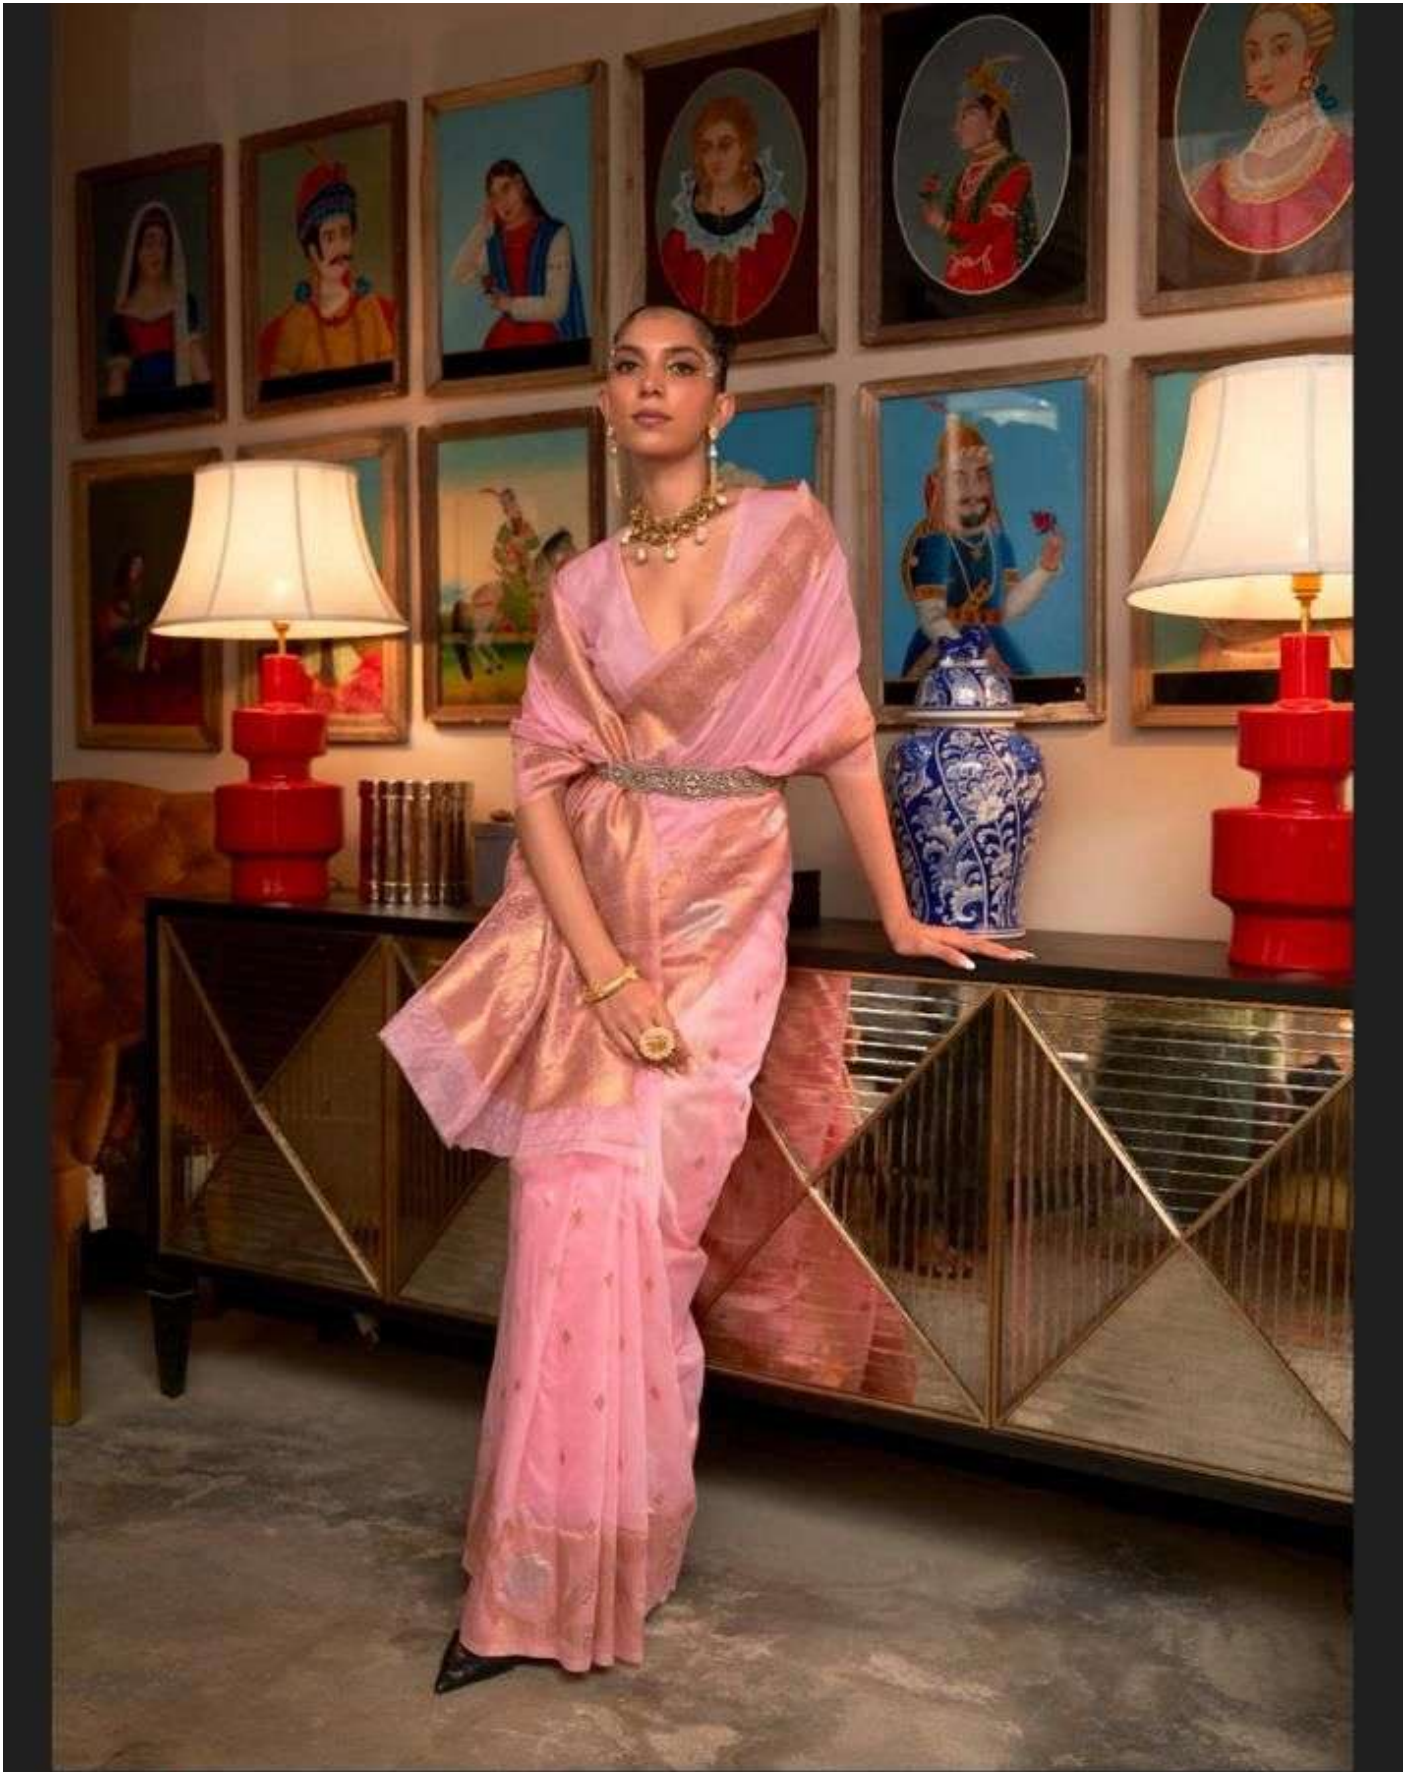

KARIYANA SILK

MODAL COPPER ZARI HANDLOOM WEAVING

RAJTEX
Handloom
100% pure silk | Lehanga | 58.5mtr

KARIYANA SILK
295001

RAJTEX
Handloom
100% SILK | 100% SILK | 100% SILK

KARIYANA SILK

295004

295001