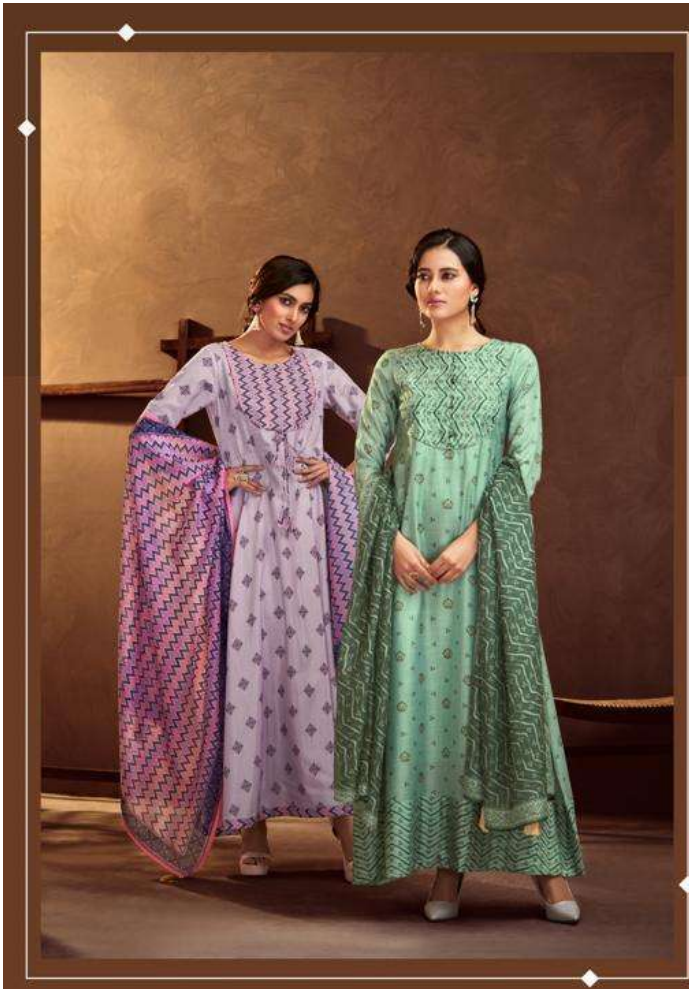

SHICHI

Naaz

Collection

SHICH

Gown Fabric
Linen Silk

Dupatta Fabric
Silk Blend

Value Addition
Heavy Handwork in Yoke Area

SIZE
M, L, XL, 2XL, 3XL