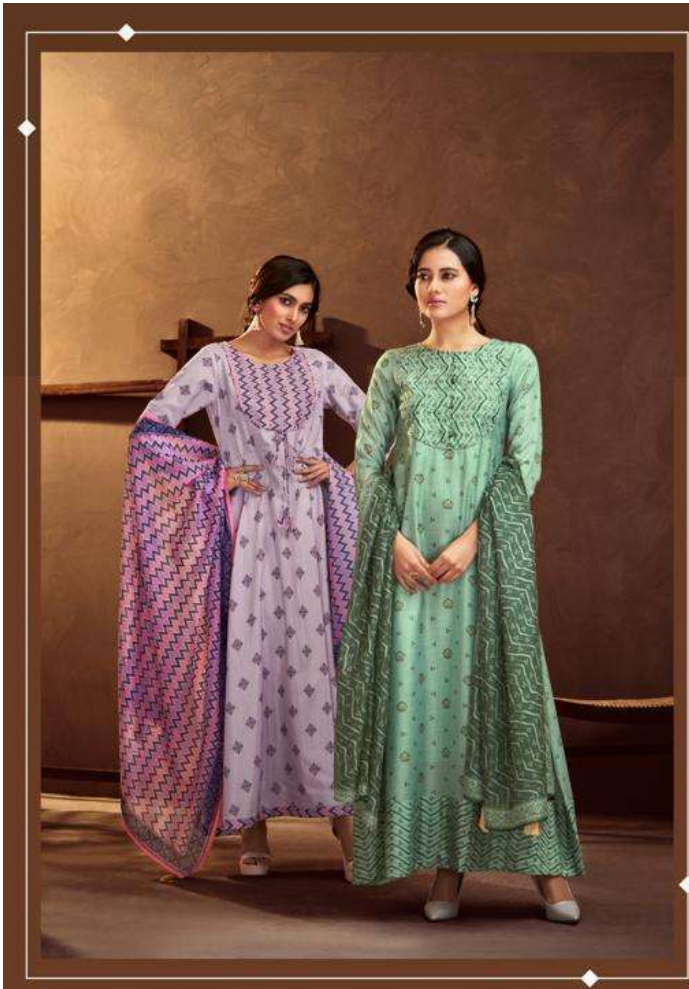

# Naaz

Collection

SHICH

Gown Fabric  
Linen Silk

Dupatta Fabric  
Silk Blend

Value Addition  
Heavy Handwork in Yoke Area

SIZE  
M, L, XL, 2XL, 3XL

SHICHI  
SH-106