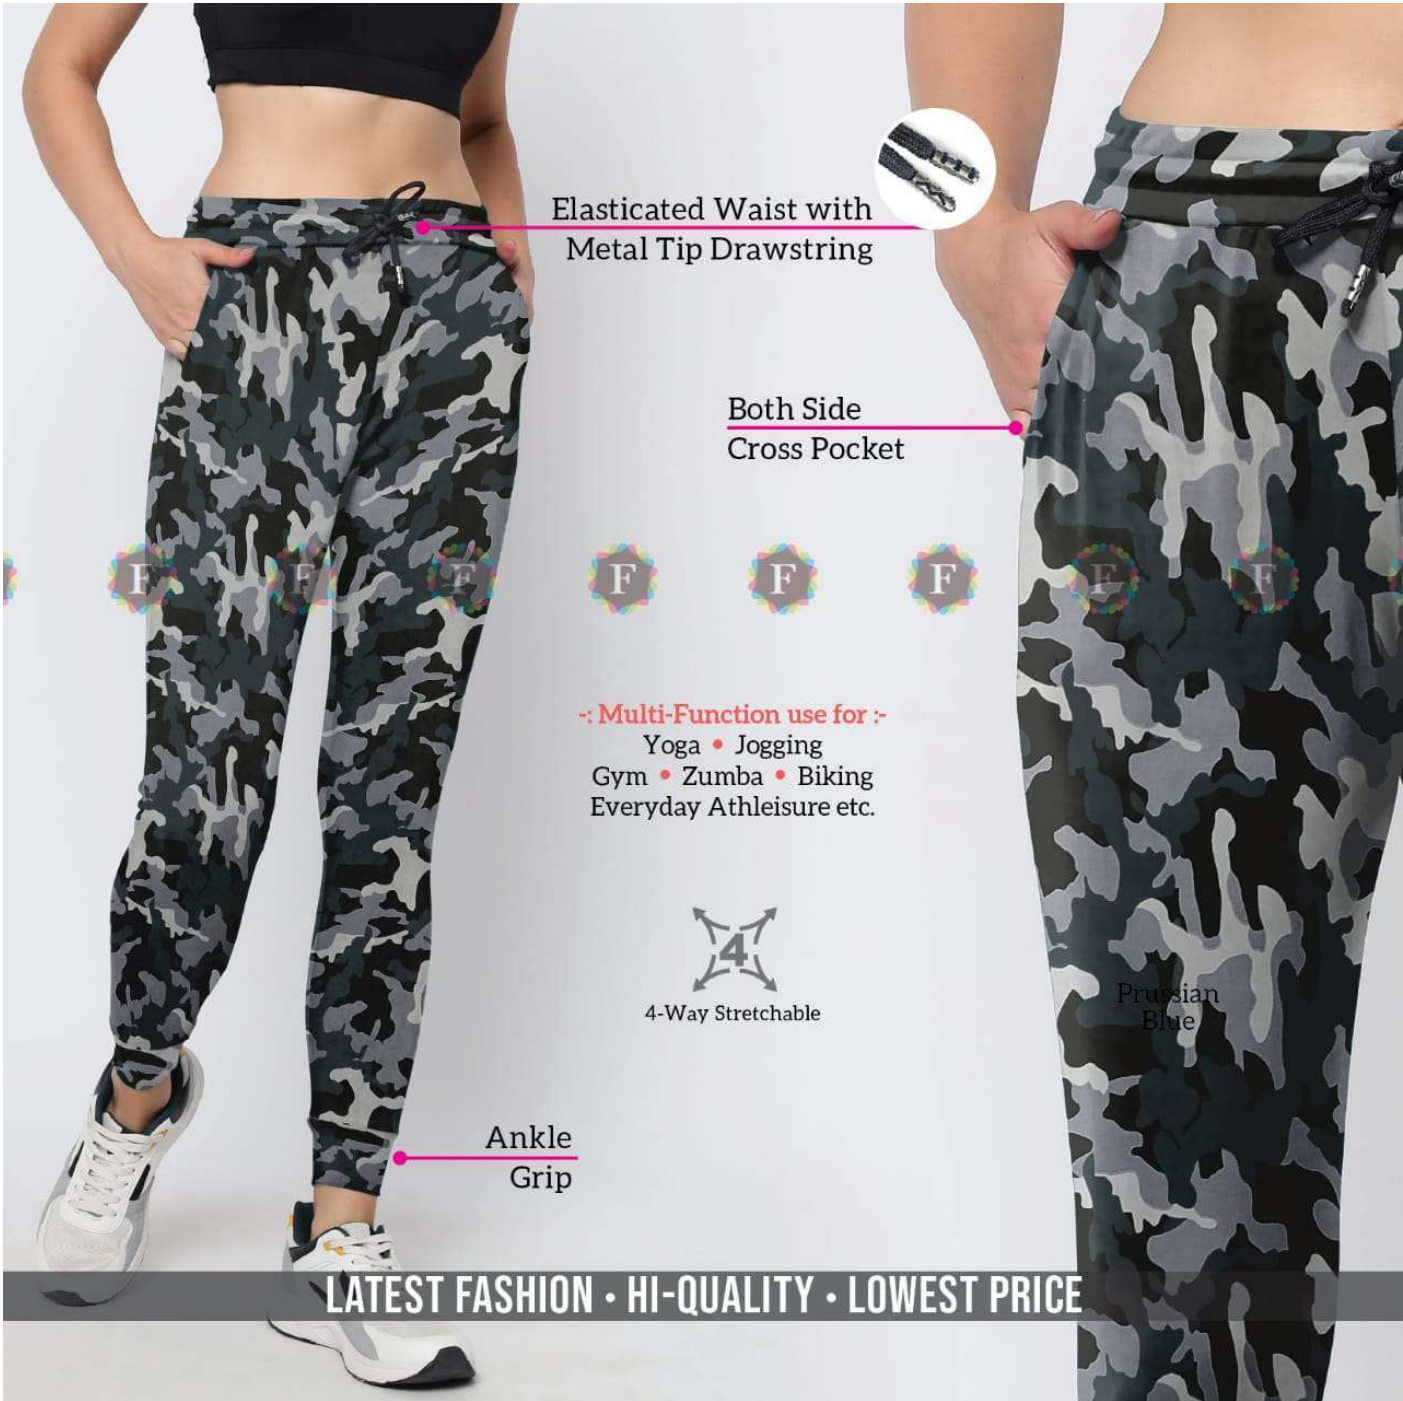

Size:
30-32 (L)
34-36 (XL)
38-40 (2XL)

Wine

-: Multi-Function use for :-
Yoga • Jogging
Gym • Zumba • Biking
Everyday Athleisure etc.

LATEST FASHION • HI-QUALITY • LOWEST PRICE

WORKOUT PANT

Fabric:
Imported 4-Way Stretchable

Size:
30-32 (L) • 34-36 (XL)
38-40 (2XL)

4-Way Stretchable

Elasticated Waist
with Metal Tip
Drawstring

Cross Pocket
with Reflective
Workout Monogram

2nd Reflective Active
Monogram

Multi-Function use for :-
Yoga • Jogging
Gym • Zumba • Biking
Everyday Athleisure etc.

Wine

LATEST FASHION • HI-QUALITY • LOWEST PRICE

Elasticated Waist with
Metal Tip Drawstring

Both Side
Cross Pocket

-: Multi-Function use for :-
Yoga • Jogging
Gym • Zumba • Biking
Everyday Athleisure etc.

4-Way Stretchable

Prussian
Blue

Ankle
Grip

LATEST FASHION • HI-QUALITY • LOWEST PRICE

WORKOUT PANT

Fabric:
Imported
4-Way Stretchable

Size:
30-32 (L)
34-36 (XL)
38-40 (2XL)

Dark
Grey