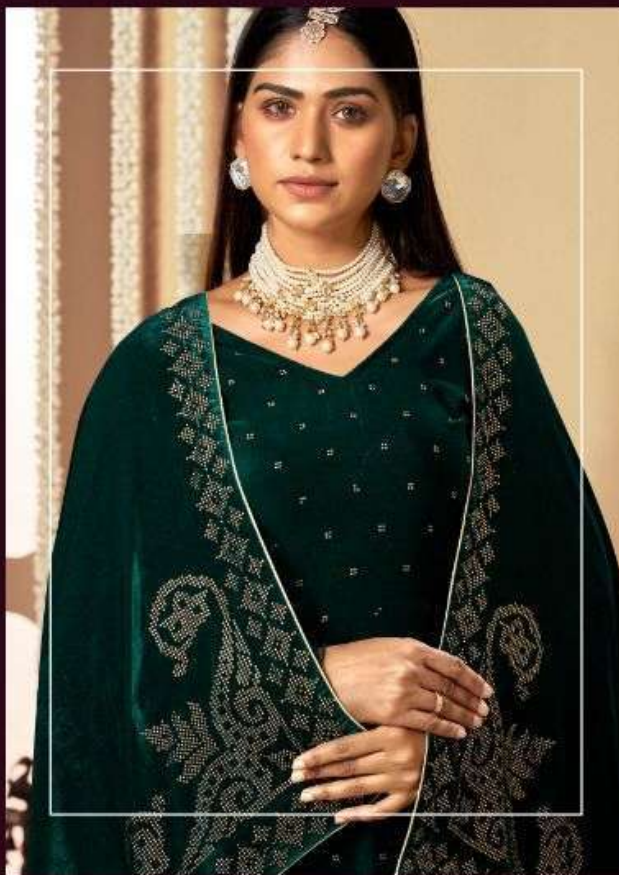

Always No.1

A PRODUCT BY **Cipson®**

D.NO.9001 TO 9004

TOP :- PURE VISCOS VELVET WITH
SIROSKI WORK

BOTTOM :- PURE VISCOS PASHMINA DYED

DUPATTA :- PURE VELVET DYED WITH
SIROSKI WORK