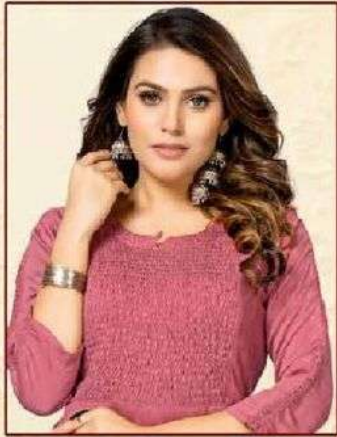

KS4UTM

FASHION WEAR OF INDIA

Moksha

Size : L - XL - XXL

KS4UTM
FASHION WEAR OF INDIA

T H E B E A U T Y O F L U X U R Y

KS4UTM
FASHION WEAR OF INDIA

each dress give different
look to electric power design
we list the top trends for the season

Moksha
101

KS4UTM
FASHION WEAR OF INDIA

KS4UTM
FASHION WEAR OF INDIA

*the beauty of
a woman is
not in a facial
mode but the
true beauty in
a woman is
reflected
in her soul*

Moksha
103

KS4UTM
FASHION WEAR OF INDIA

BEAUTY
BLAST
MAKING
A
SPLASH

Moksha
104

KS4UTM
FASHION WEAR OF INDIA

BECAUSE FASHION
MAKES OUR HEARTS
BEATS HARDER

Moksha
102

KS4UTM

FASHION WEAR OF INDIA

Moksha