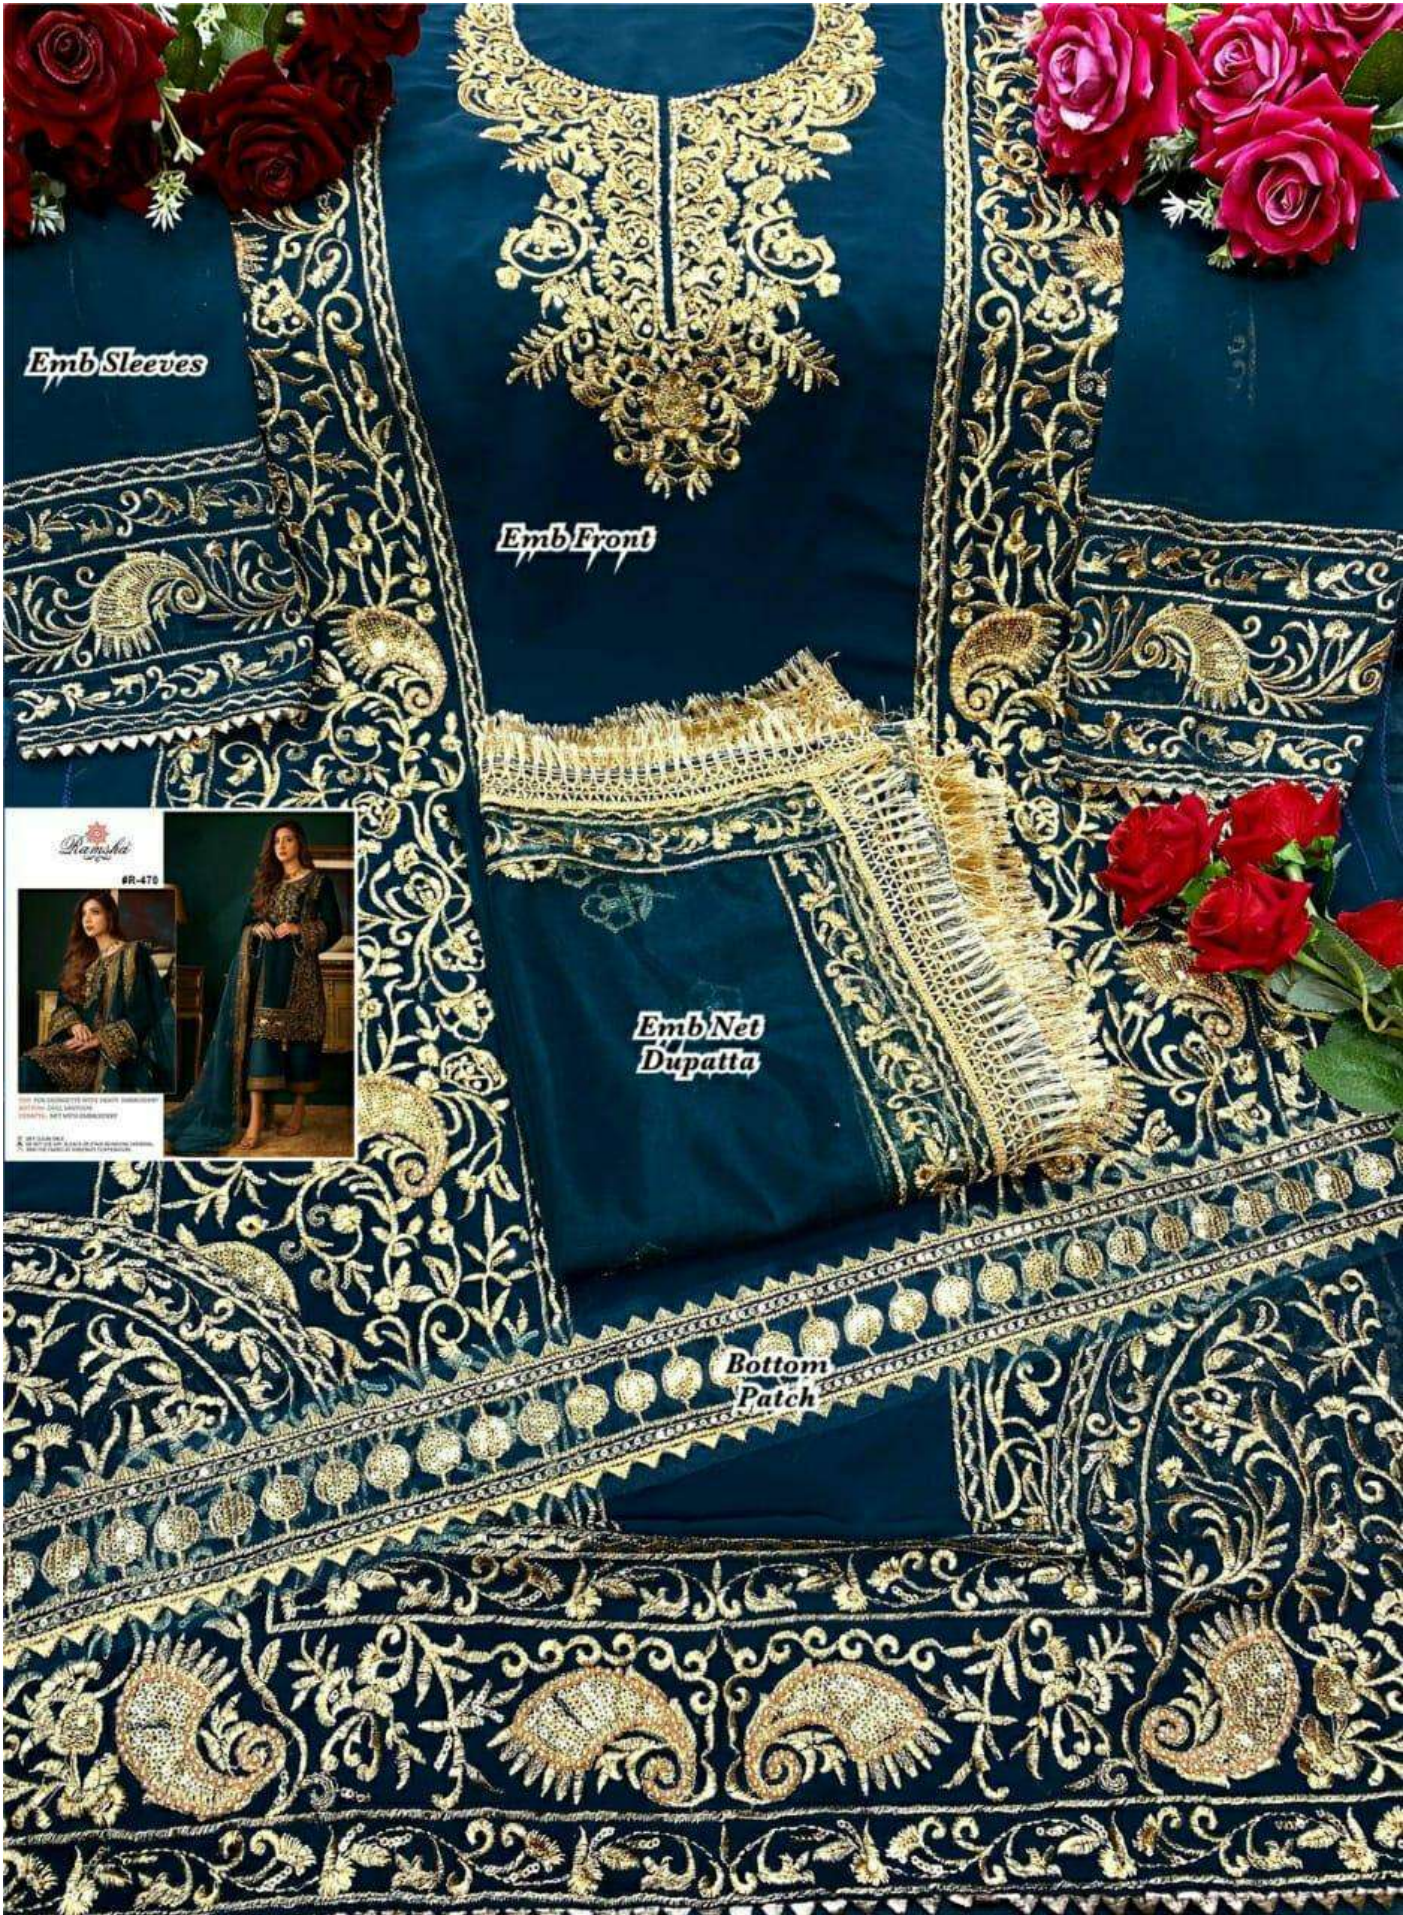

#R-470-A

TOP- FOX GEORGETTE WITH HEAVY EMBROIDERY
BOTTOM- DULL SANTOON
DUPATTA - NET WITH EMBROIDERY

- Ⓟ DRY CLEAN ONLY.
- ✘ DO NOT USE ANY BLEACH OR STAIN REMOVING CHEMICAL.
- ☎ IRON THE FABRIC AT MODERATE TEMPERATURE.