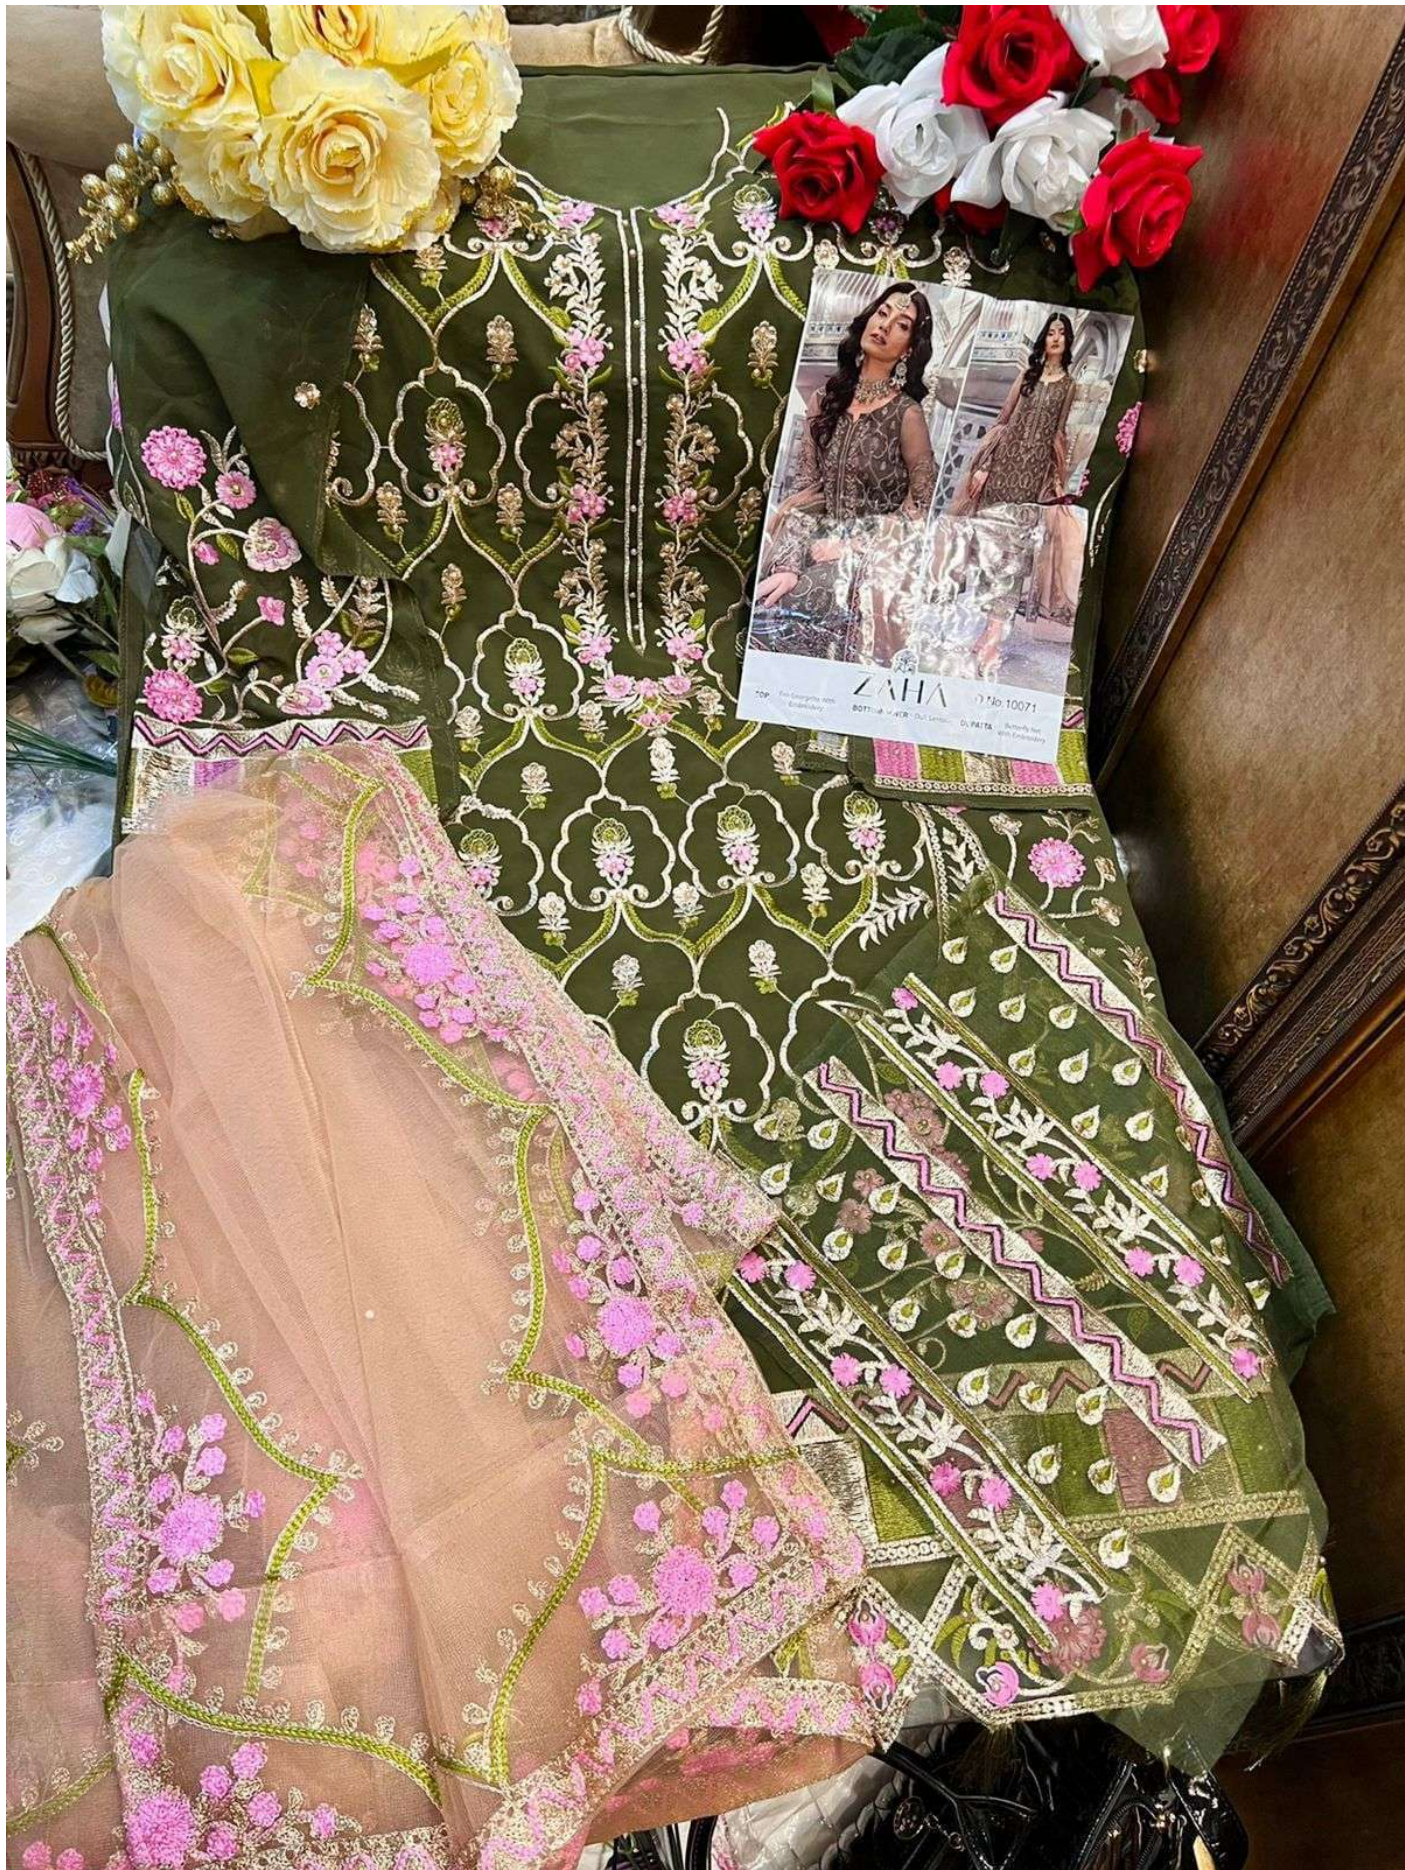

ZAHA

D.No.10071

TOP Fox Georgette With Embroidery

BOTTOM-INNER Dull Santoon

DUPATTA Butterfly Net With Embroidery

ZAHA

D.No.10071

TOP Fox Georgette With Embroidery

BOTTOM-INNER Dull Santoon

DUPATTA Butterfly Net With Embroidery