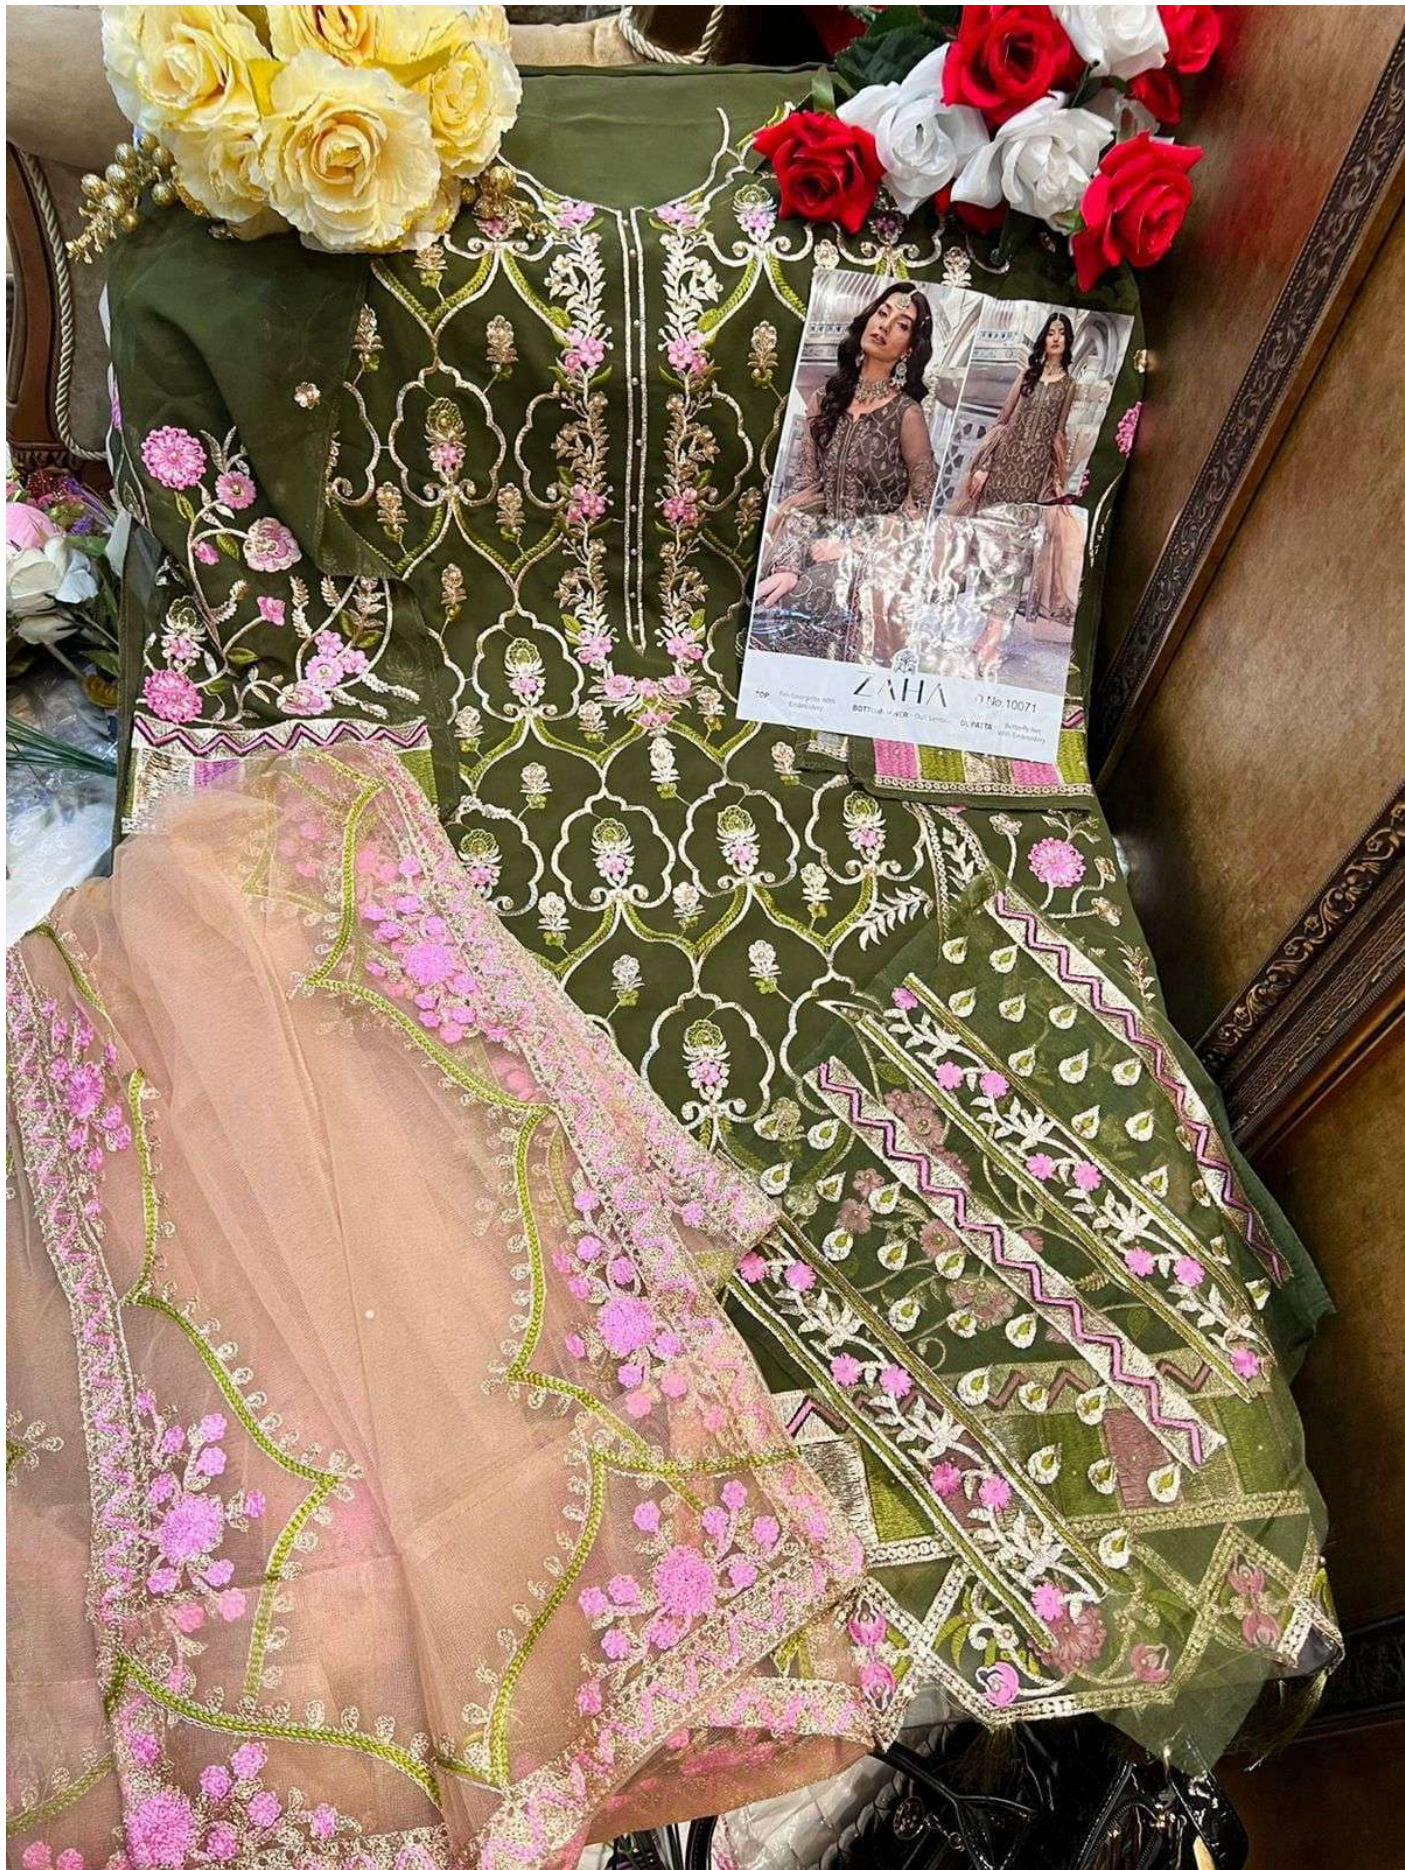

ZAHA

D.No.10071

TOP Fox Georgette With Embroidery

BOTTOM-INNER Dull Santoon

DUPATTA Butterfly Net With Embroidery

ZAHARA No 10071
TOP: Full length, long sleeves, heavy embroidery
BOTTOM: Full length, full length, heavy embroidery

ZAHA

D.No.10071

TOP Fox Georgette With Embroidery

BOTTOM-INNER Dull Santoon

DUPATTA Butterfly Net With Embroidery