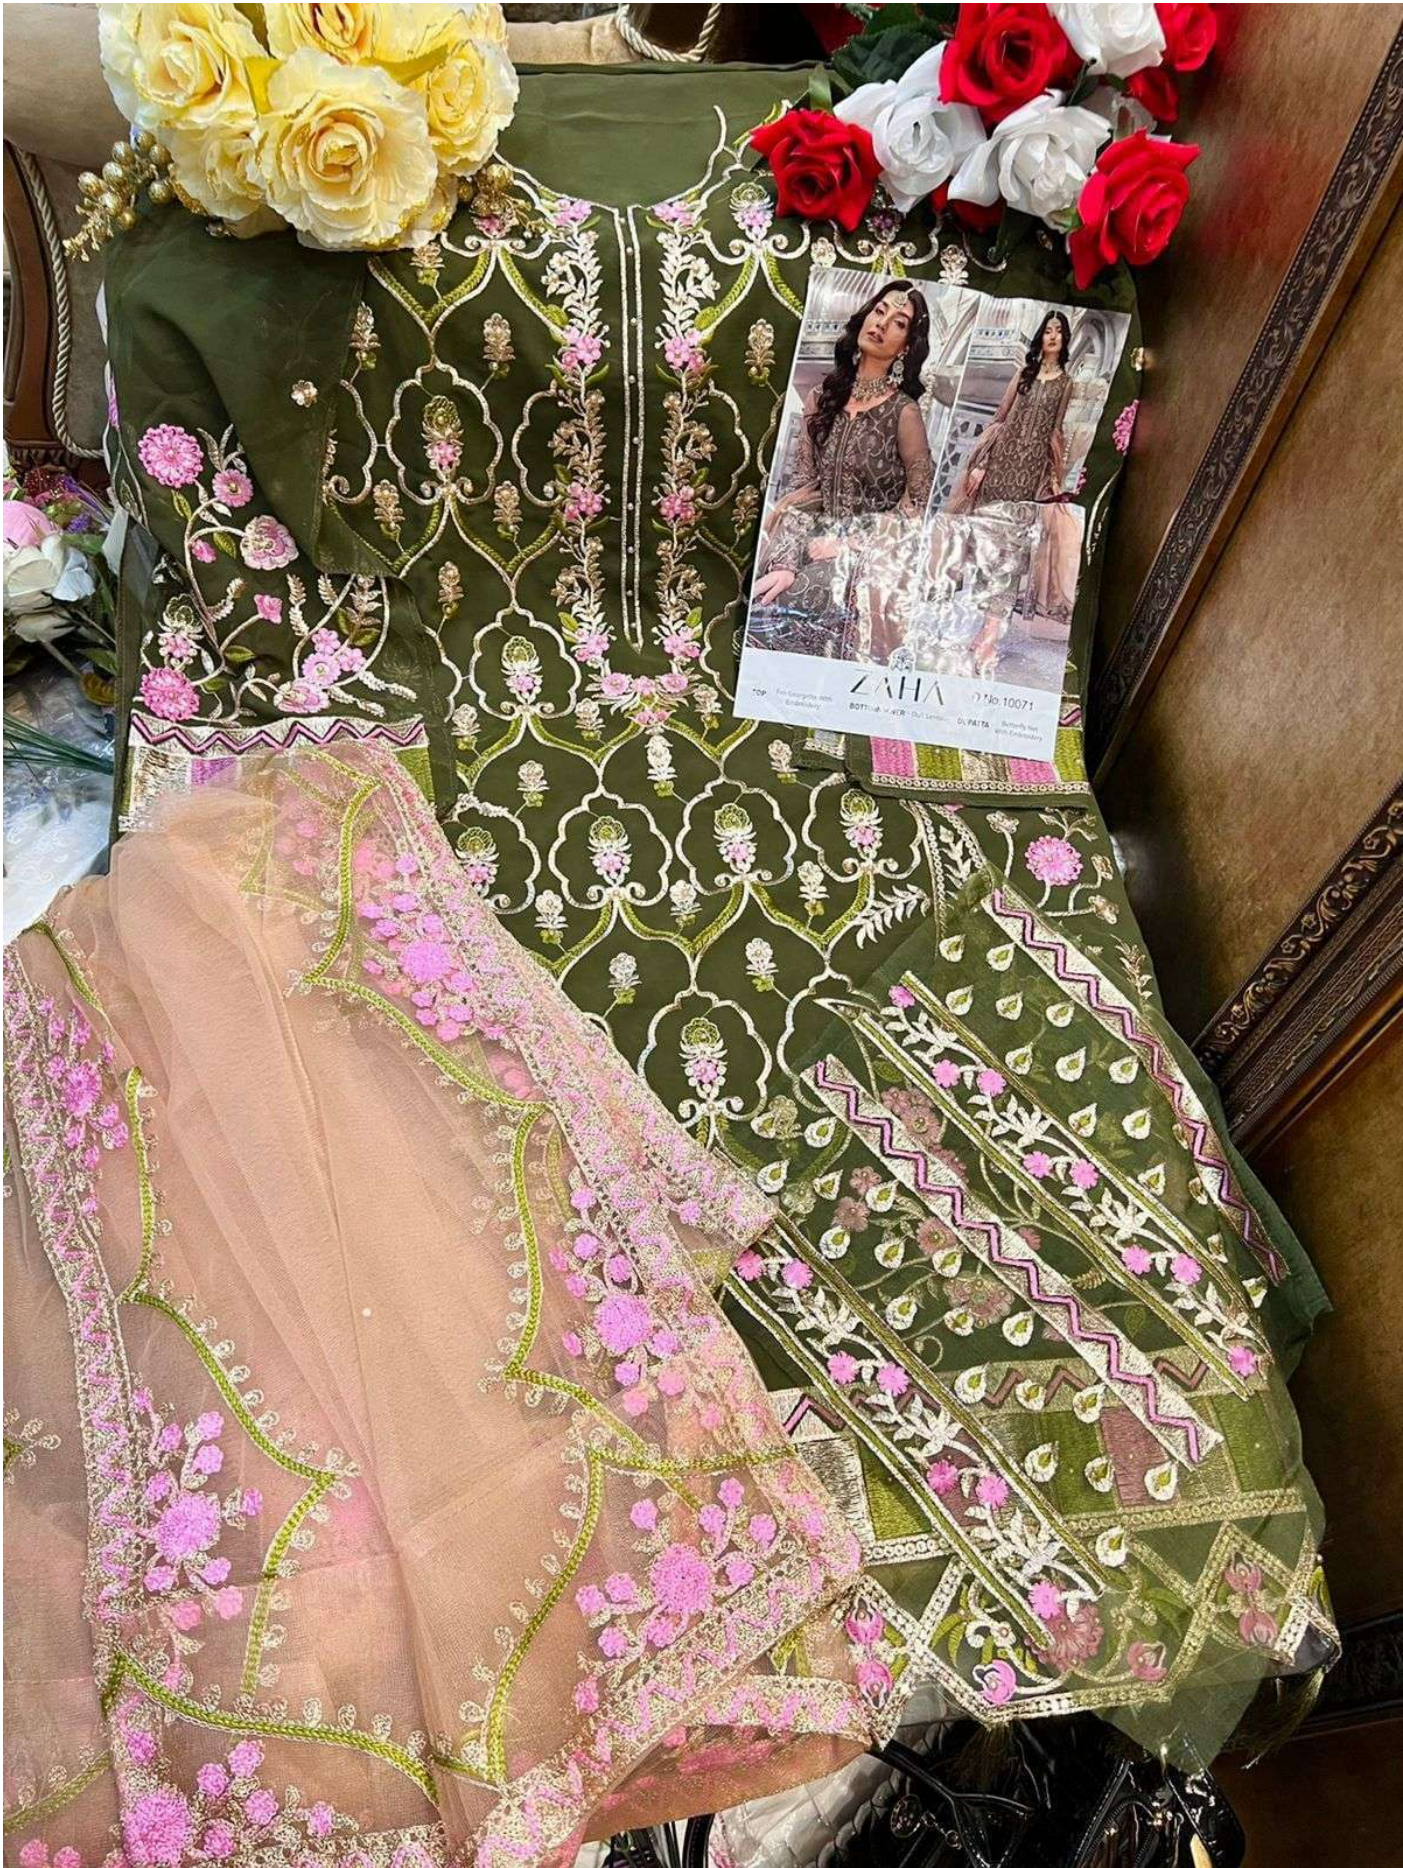

ZAHA

D.No.10071

TOP Fox Georgette With Embroidery

BOTTOM-INNER Dull Santoon

DUPATTA Butterfly Net With Embroidery

ZAHA

D.No.10071

TOP Fox Georgette With Embroidery

BOTTOM-INNER Dull Santoon

DUPATTA Butterfly Net With Embroidery