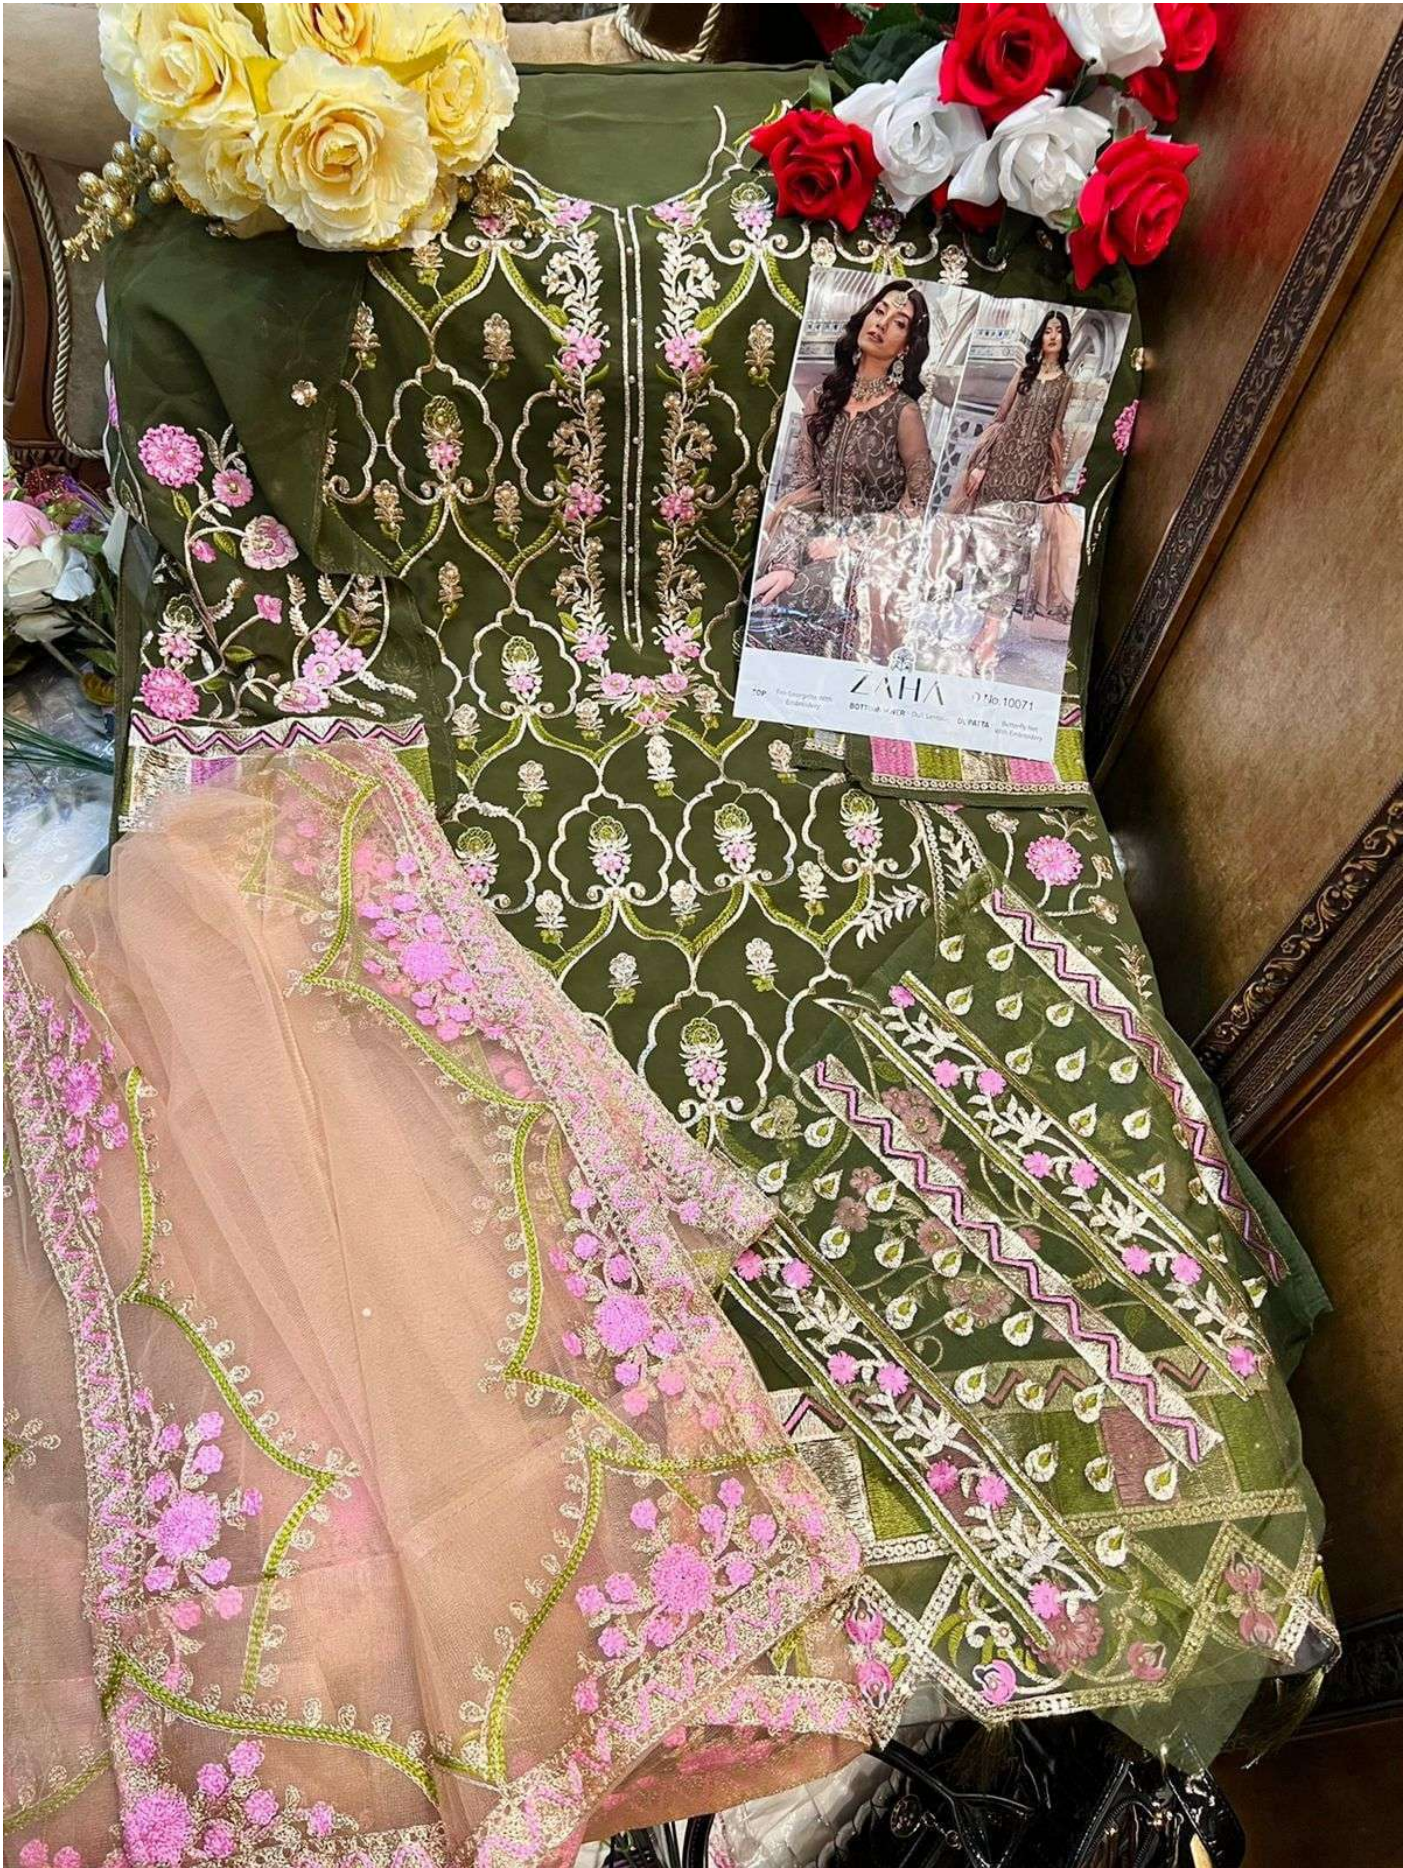

ZAHA

D.No.10071

TOP Fox Georgette With Embroidery

BOTTOM-INNER Dull Santoon

DUPATTA Butterfly Net With Embroidery

ZAHARA No 10071
TOP
BOTTOM
DUPATTA

ZAHA

D.No.10071

TOP Fox Georgette With Embroidery

BOTTOM-INNER Dull Santoon

DUPATTA Butterfly Net With Embroidery