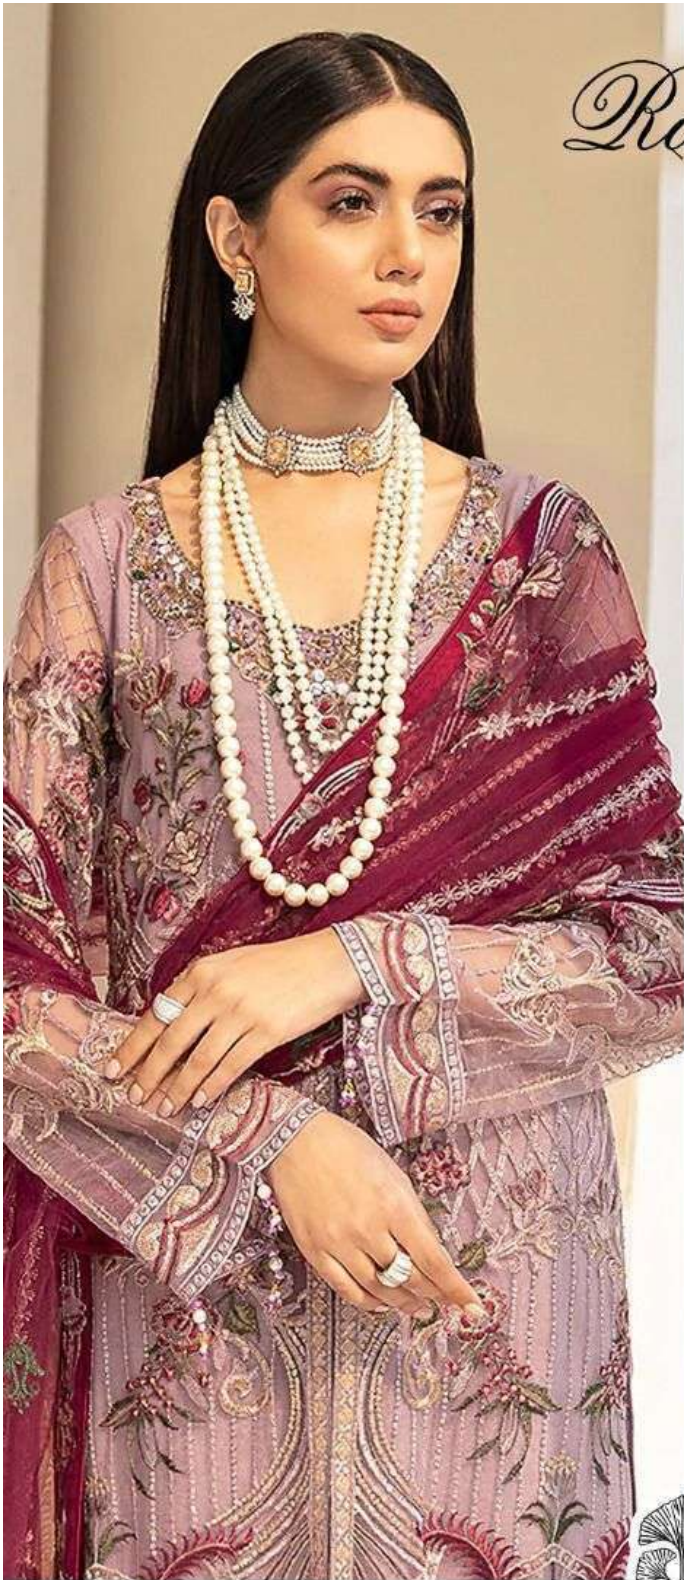

Ramsha
Vol-3

ZAHA

D.No.10047

TOP

Fox Georgette
with Embroidery

BOTTOM-INNER Dull Santoon

DUPATTA

Butterfly Net
with Embroidery

Emb Sleeves

Net Embroidered Dupatta

Bottom

Patch

ZAHA D.No.10047

TOP For Georgette with Embroidery. BOTTOM INNER Out: Satin. DUPATTA Butterfly Net with Embroidery.