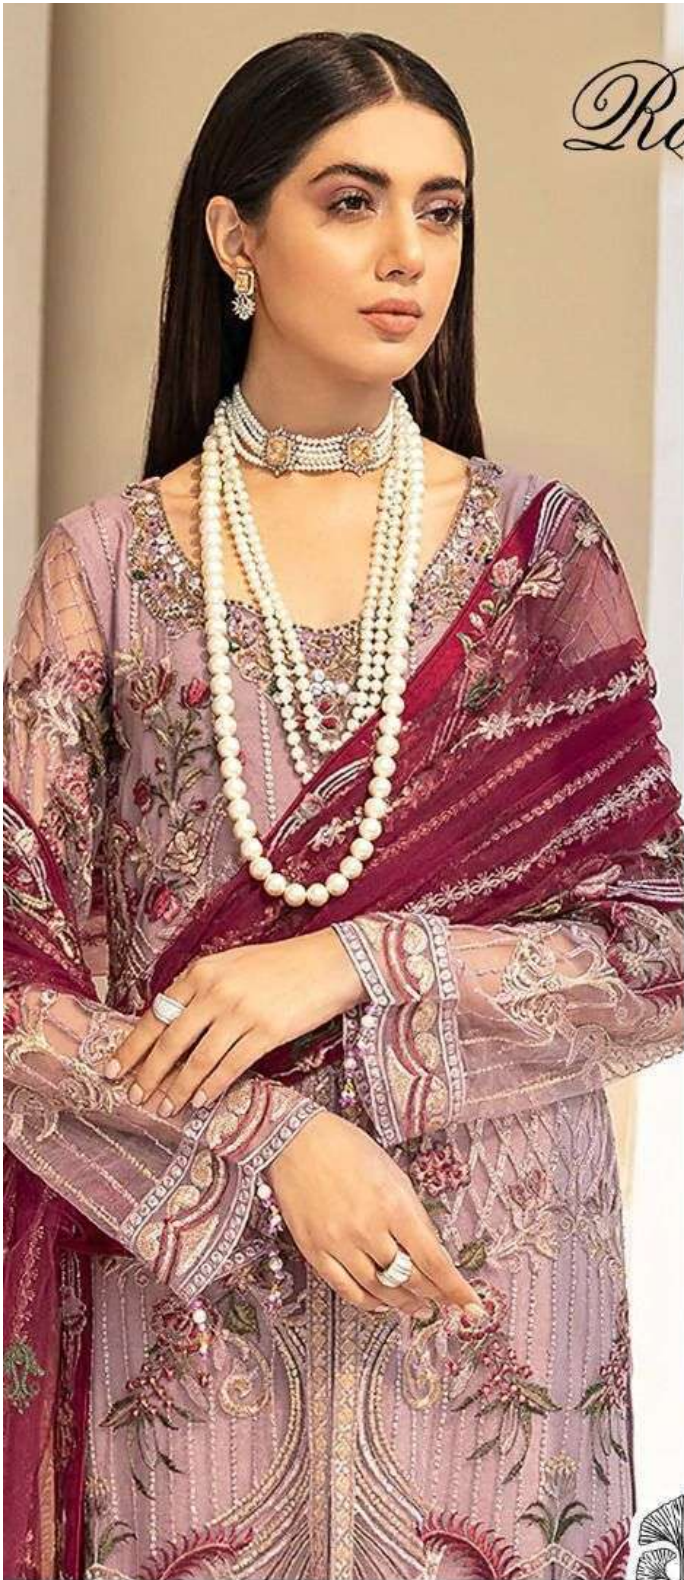

Ramsha
Vol-3

ZAHA

D.No.10047

TOP Fox Georgette
with Embroidery

BOTTOM-INNER Dull Santoon

DUPATTA Butterfly Net
with Embroidery

Ramsha
Vol-3

ZAHA

D.No.10047

TOP

Fox Georgette
with Embroidery

BOTTOM-INNER Dull Santoon

DUPATTA

Butterfly Net
with Embroidery

Emb Sleeves

Net Embroidered Dupatta

Bottom

Patch

Ramsha Vol-3

ZAHA

D.No.10047

TOP For Georgette with Embroidery. BOTTOM INNER Out: Satin. DUPATTA Butterfly Net with Embroidery.