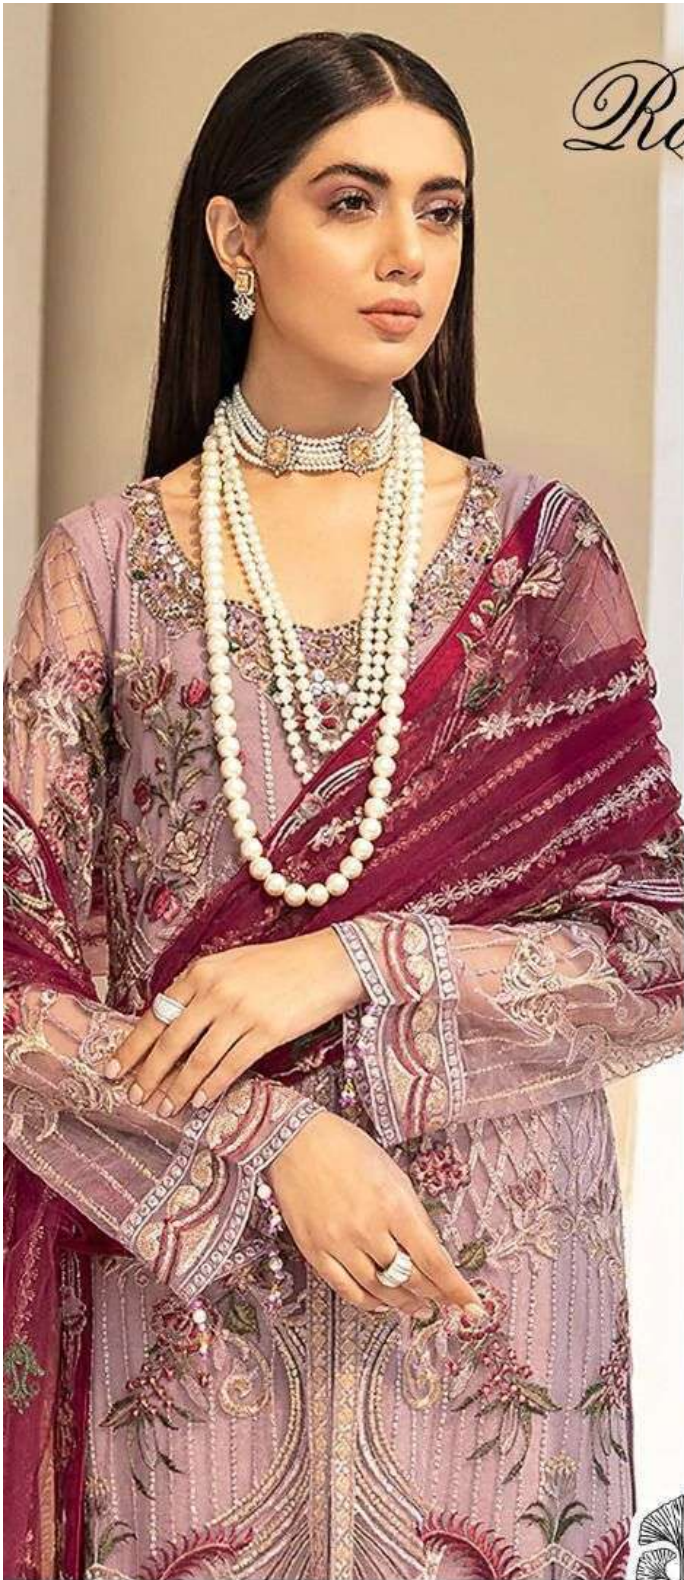

Ramsha  
Vol-3

ZAHA

D.No.10047

**TOP** Fox Georgette  
with Embroidery

**BOTTOM-INNER** Dull Santoon

**DUPATTA** Butterfly Net  
with Embroidery

Ramsha  
Vol-3

ZAHA

D.No.10047

TOP

Fox Georgette  
with Embroidery

BOTTOM-INNER Dull Santoon

DUPATTA

Butterfly Net  
with Embroidery

Emb Sleeves

Net Embroidered Dupatta

Bottom

Patch

Ramsha  
Vol-3

ZAHA

D.No.10047

TOP For Georgette with Embroidery. BOTTOM INNER Out: Satin. DUPATTA Butterfly Net with Embroidery.