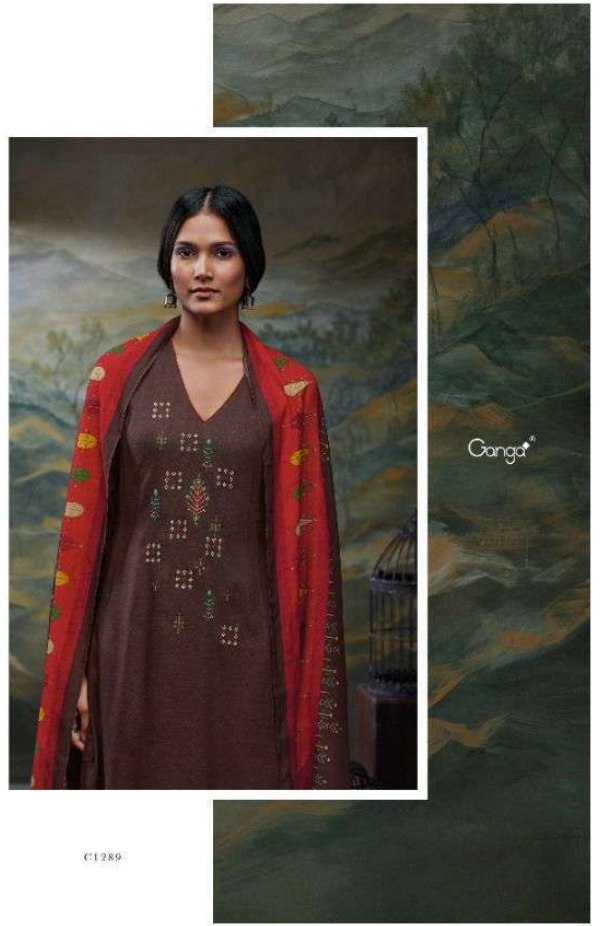

Ganga®

Délice

C1289

Ganga®

Délice

PRODUCT NAME	<i>DELICE</i>
D.NO.	C1289 TO C1294
DESCRIPTION	TOP PREMIUM WOOL PASHMINA DOBBY PRINTED WITH EMBROIDERY BOTTOM PREMIUM WOOL PASHMINA DOBBY SOLID DUPATTA FINEST VISCOSE SILK PRINTED
HSN CODE	540754
WHOLESALE PRICE	1405/- EACH+GST(EXTRA)