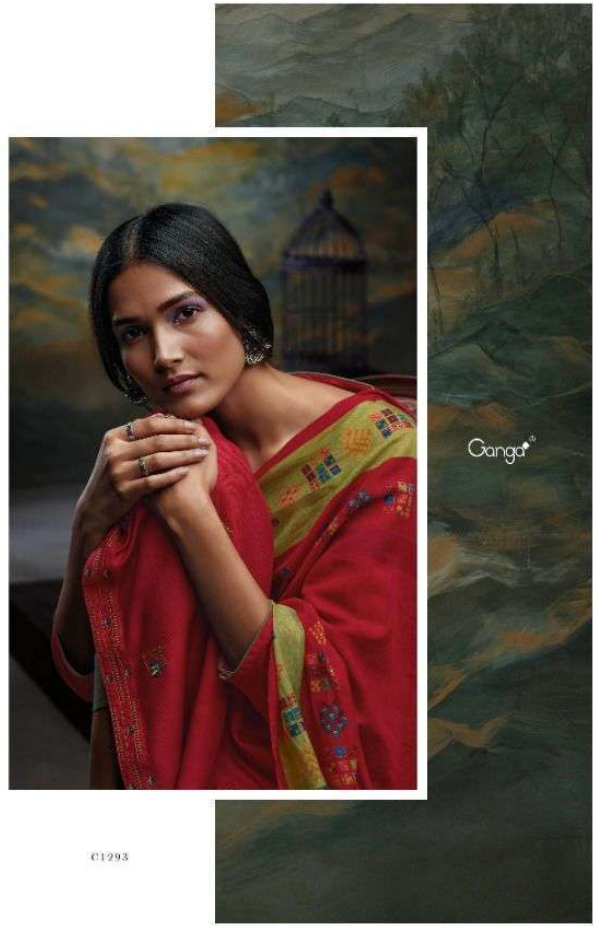

Ganga®

Délice

C1289

Ganga®

Délice

PRODUCT NAME	<i>DELICE</i>
D.NO.	C1289 TO C1294
DESCRIPTION	TOP PREMIUM WOOL PASHMINA DOBBY PRINTED WITH EMBROIDERY BOTTOM PREMIUM WOOL PASHMINA DOBBY SOLID DUPATTA FINEST VISCOSE SILK PRINTED
HSN CODE	540754
WHOLESALE PRICE	1405/- EACH+GST(EXTRA)

Ganga®
C1294

C1289

C1290

C1291

C1292

C1293

C1294

Ganga®