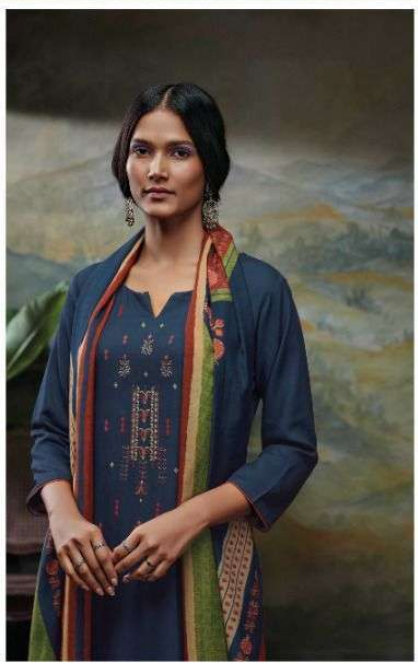

Ganga®
C1298