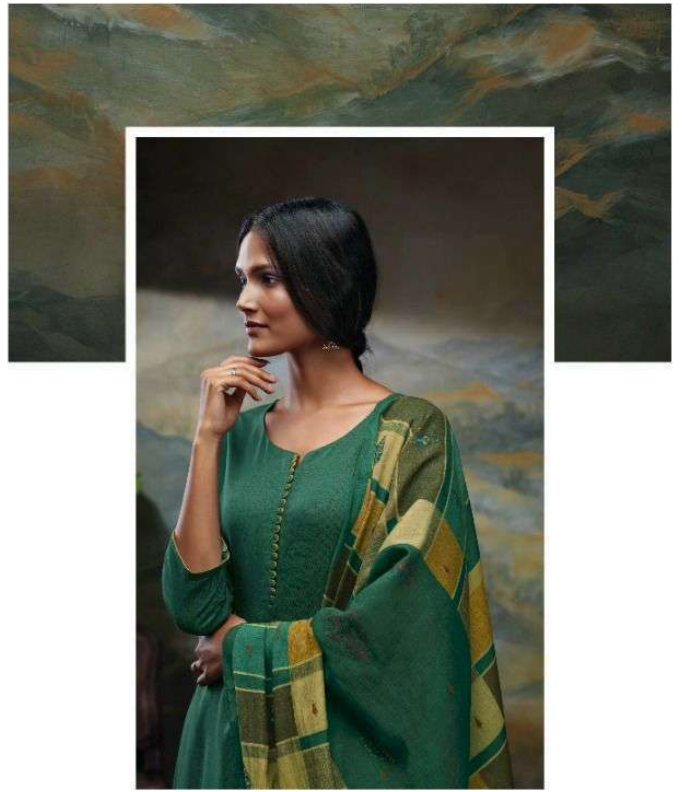

Ganga®

Délice

C1289

Ganga®

Délice

PRODUCT NAME	<i>DELICE</i>
D.NO.	C1289 TO C1294
DESCRIPTION	TOP PREMIUM WOOL PASHMINA DOBBY PRINTED WITH EMBROIDERY BOTTOM PREMIUM WOOL PASHMINA DOBBY SOLID DUPATTA FINEST VISCOSE SILK PRINTED
HSN CODE	540754
WHOLESALE PRICE	1405/- EACH+GST(EXTRA)