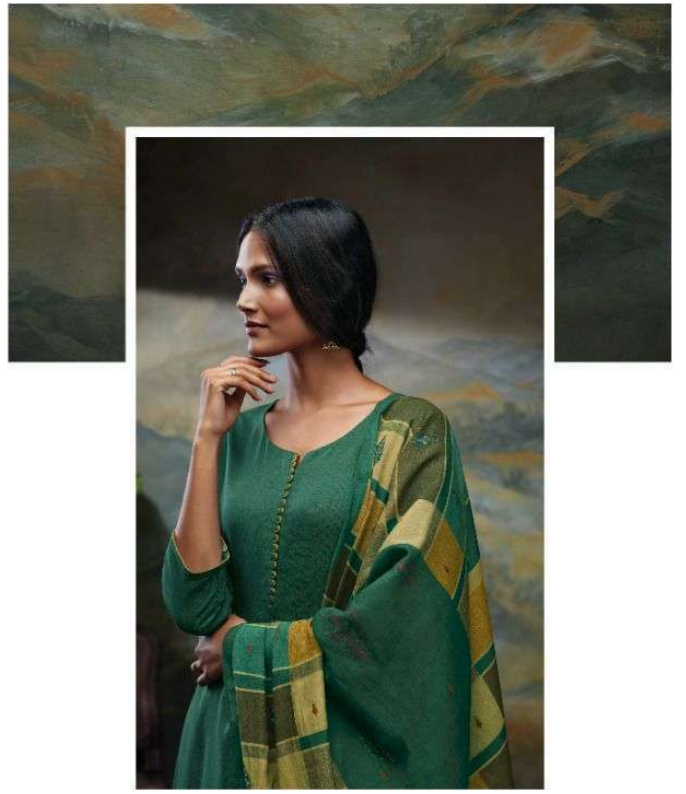

Ganga®

Délice

C1289

Ganga®

Délice

PRODUCT NAME	<i>DELICE</i>
D.NO.	C1289 TO C1294
DESCRIPTION	TOP PREMIUM WOOL PASHMINA DOBBY PRINTED WITH EMBROIDERY BOTTOM PREMIUM WOOL PASHMINA DOBBY SOLID DUPATTA FINEST VISCOSE SILK PRINTED
HSN CODE	540754
WHOLESALE PRICE	1405/- EACH+GST(EXTRA)