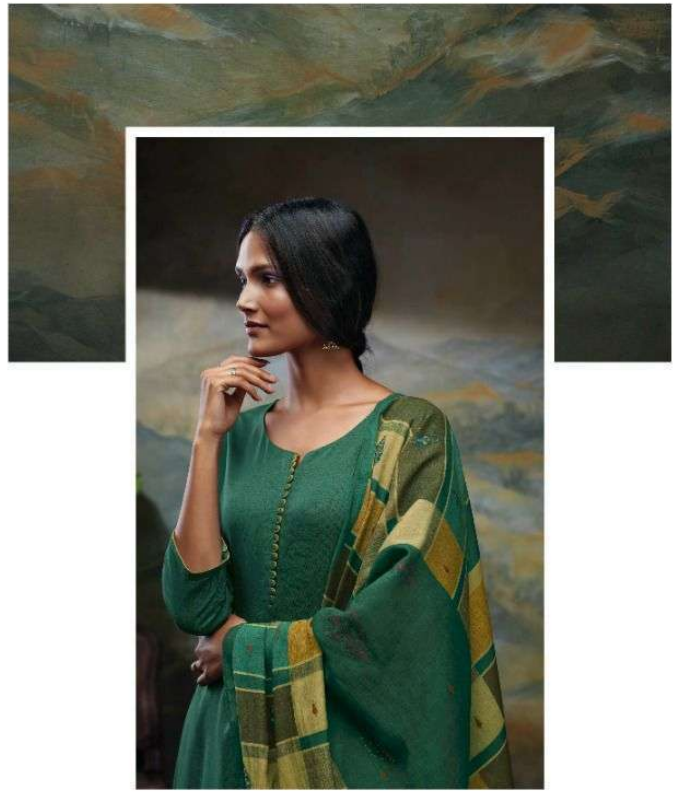

Ganga®

Délice

C1289

Ganga®

Ganga®

Délice

PRODUCT NAME	<i>DELICE</i>
D.NO.	C1289 TO C1294
DESCRIPTION	<p>TOP PREMIUM WOOL PASHMINA DOBBY PRINTED WITH EMBROIDERY</p> <p>BOTTOM PREMIUM WOOL PASHMINA DOBBY SOLID</p> <p>DUPATTA FINEST VISCOSE SILK PRINTED</p>
HSN CODE	540754
WHOLESALE PRICE	1405/- EACH+GST(EXTRA)