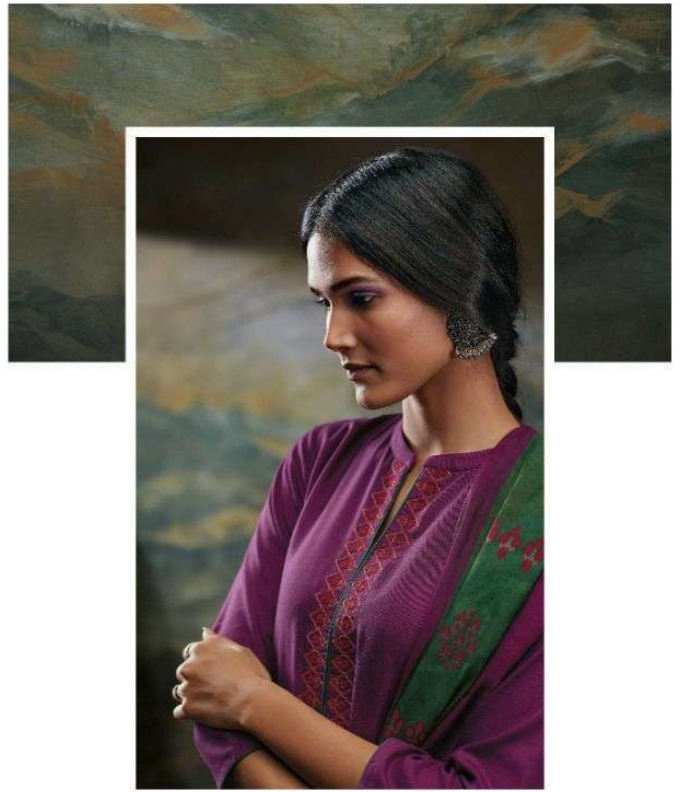

Ganga®
C1292