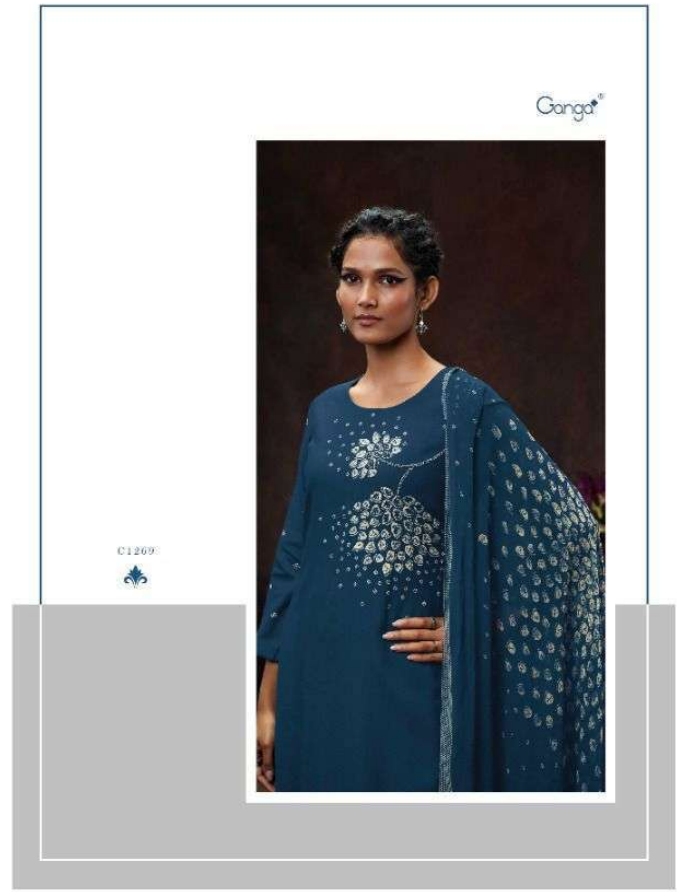

Ganga<sup>®</sup>

Nilavarna

Ganga®

SC 1263

PRODUCT NAME	<b><i>NILAVARNA</i></b>
D.NO.	C1265 TO C1270
DESCRIPTION	<p><b>TOP</b> PREMIUM PURE WOOL PASHMINA DOBBY PRINTED WITH EMBROIDERY AND HAND WORK</p> <p><b>BOTTOM</b> PREMIUM PURE WOOL PASHMINA DOBBY SOLID COLOR</p> <p><b>DUPATTA</b> PURE CHIFFON PRINTED</p>
HSN CODE	<b>540834</b>
WHOLESALE PRICE	<b>1735/- EACH+GST(EXTRA)</b>

Ganga®

SC 1270

C1265

C1266

C1267

C1268

C1269

C1270