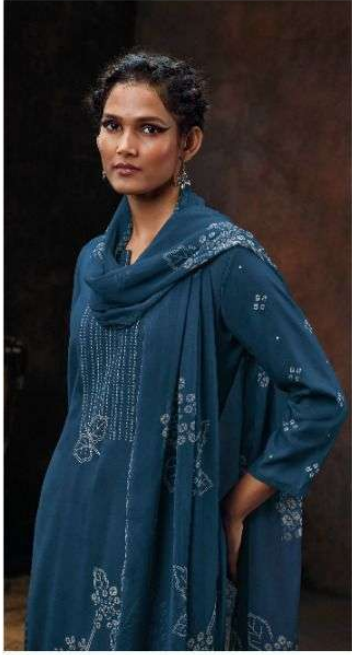

Ganga<sup>®</sup>

Nilavarna

Ganga®

SC 1263

PRODUCT NAME	<b><i>NILAVARNA</i></b>
D.NO.	C1265 TO C1270
DESCRIPTION	<p><b>TOP</b> PREMIUM PURE WOOL PASHMINA DOBBY PRINTED WITH EMBROIDERY AND HAND WORK</p> <p><b>BOTTOM</b> PREMIUM PURE WOOL PASHMINA DOBBY SOLID COLOR</p> <p><b>DUPATTA</b> PURE CHIFFON PRINTED</p>
HSN CODE	<b>540834</b>
WHOLESALE PRICE	<b>1735/- EACH+GST(EXTRA)</b>

Ganga®

SC 1270

C1265

C1266

C1267

C1268

C1269

C1270