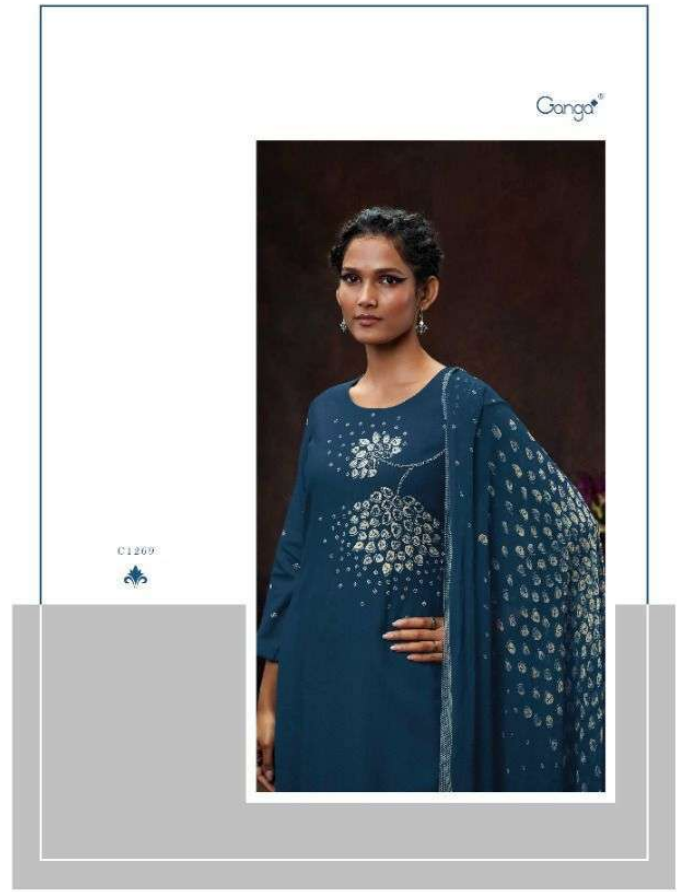

Ganga[®]

Nilavarna

Ganga®

SC 1263

PRODUCT NAME	<i>NILAVARNA</i>
D.NO.	C1265 TO C1270
DESCRIPTION	<p>TOP PREMIUM PURE WOOL PASHMINA DOBBY PRINTED WITH EMBROIDERY AND HAND WORK</p> <p>BOTTOM PREMIUM PURE WOOL PASHMINA DOBBY SOLID COLOR</p> <p>DUPATTA PURE CHIFFON PRINTED</p>
HSN CODE	540834
WHOLESALE PRICE	1735/- EACH+GST(EXTRA)

Ganga®

SC 1270

C1265

C1266

C1267

C1268

C1269

C1270