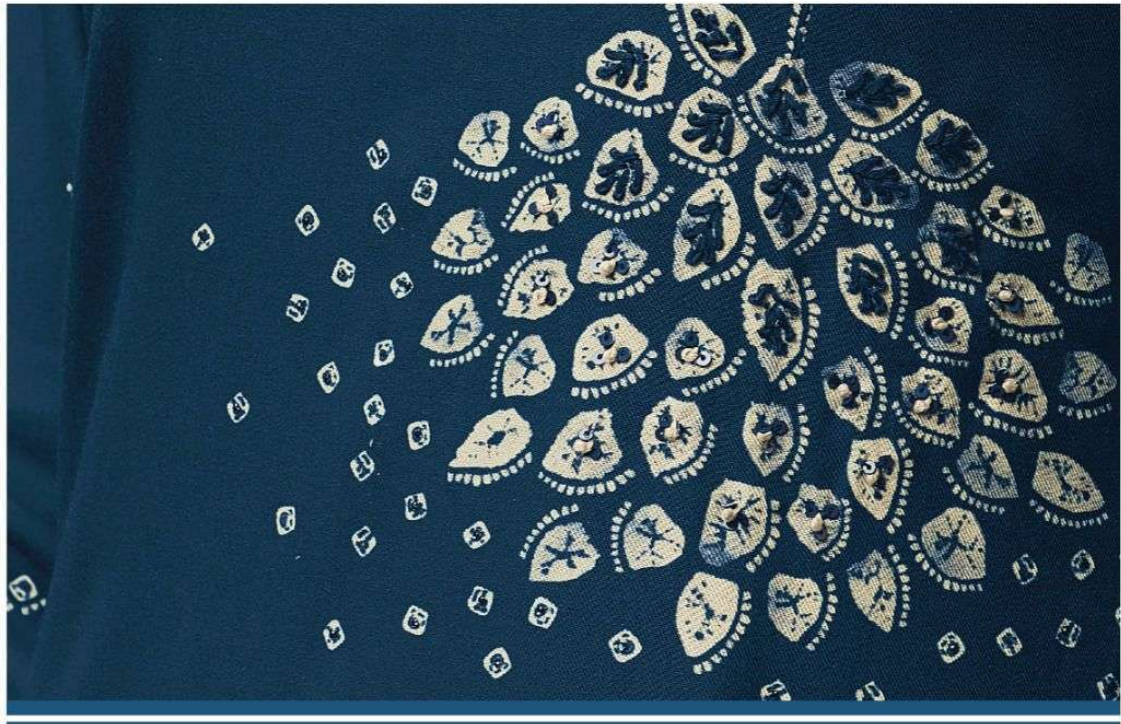

Ganga[®]

Nilavarna

Ganga®

SC 1263

PRODUCT NAME	<i>NILAVARNA</i>
D.NO.	C1265 TO C1270
DESCRIPTION	<p>TOP PREMIUM PURE WOOL PASHMINA DOBBY PRINTED WITH EMBROIDERY AND HAND WORK</p> <p>BOTTOM PREMIUM PURE WOOL PASHMINA DOBBY SOLID COLOR</p> <p>DUPATTA PURE CHIFFON PRINTED</p>
HSN CODE	540834
WHOLESALE PRICE	1735/- EACH+GST(EXTRA)

Ganga®

SC 1270

C1265

C1266

C1267

C1268

C1269

C1270