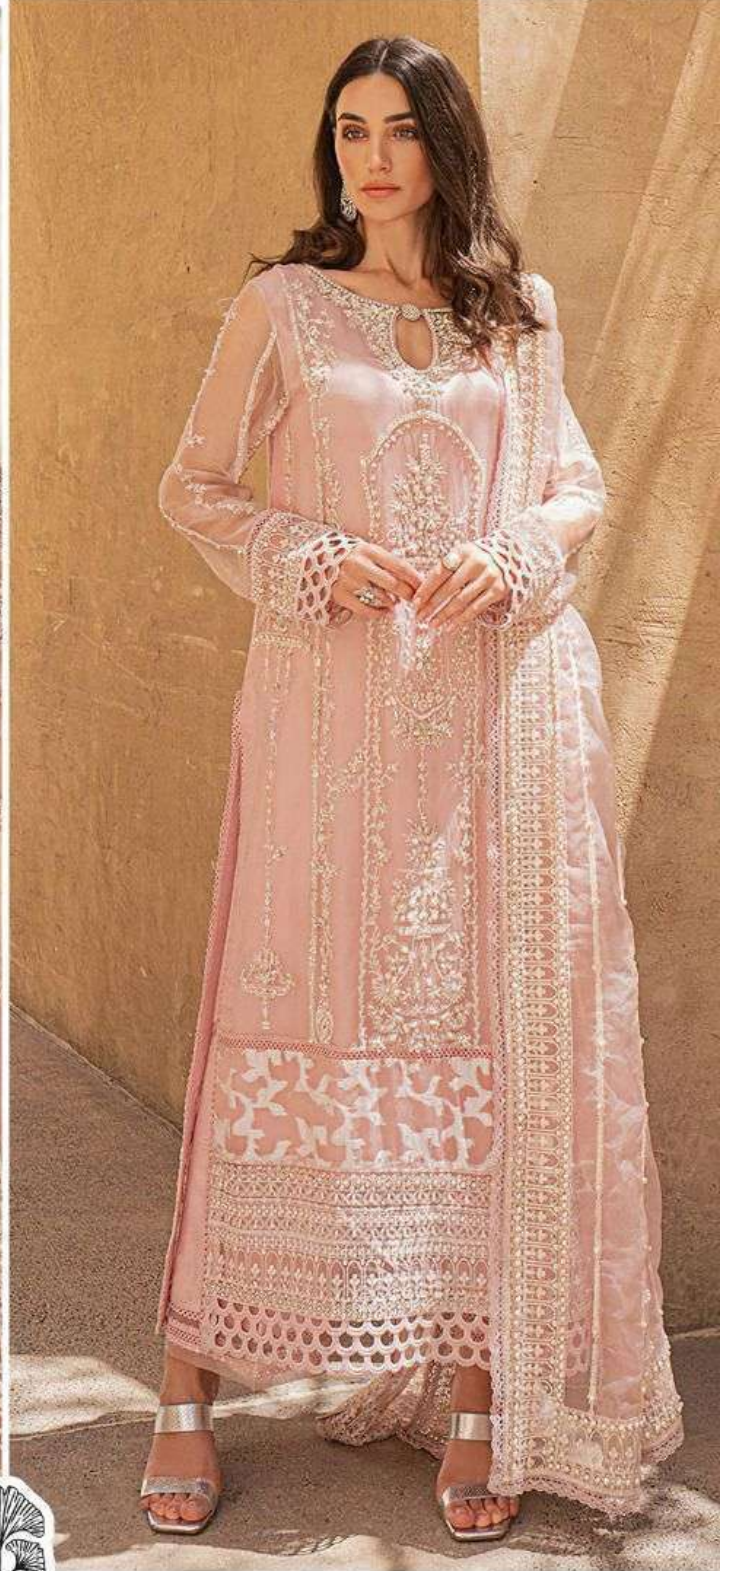

ZAHA

D.No.10072

TOP Fox Georgette With Embroidery

BOTTOM-INNER Dull Santoon

DUPATTA Butterfly Net With Embroidery

ZAHA

D.No.10072

TOP Fox Georgette With Embroidery

BOTTOM-INNER Dull Santoon

DUPATTA Butterfly Net With Embroidery