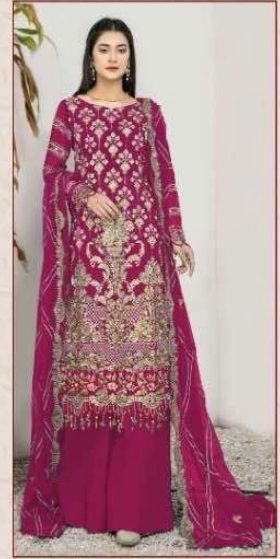

D.no-3008-D

TOP

FOX GEORGETTE

BOTTOM/INNER

SANTOON

DUPATTA

NET EMBROIDERED