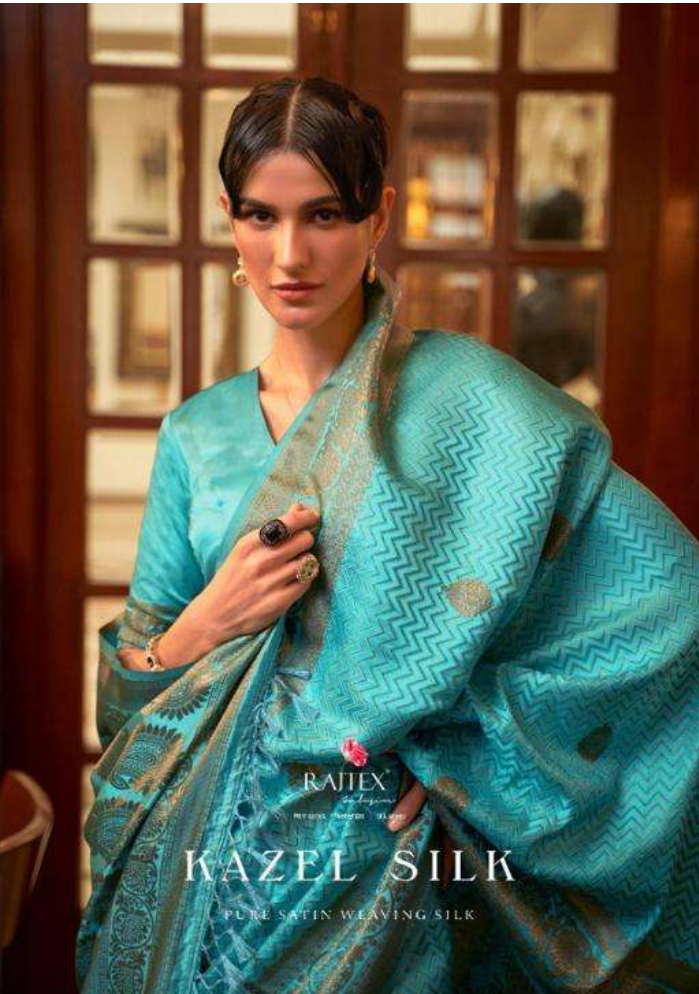

शक्ति
शक्ति
शक्ति

RAJTEX
Rajasthan
Rajasthan

SINCE 1990

TEL. : 0261 2221471

mail us

rajtextiles@yahoo.co.in

Follow us

COMPLIMENTARY COPY NOT FOR SALE

Issue no 01 9026 2527

RAJTEX
Rajasthan
Rajasthan

KAZEL SILK

PURE SATIN WEAVING SILK