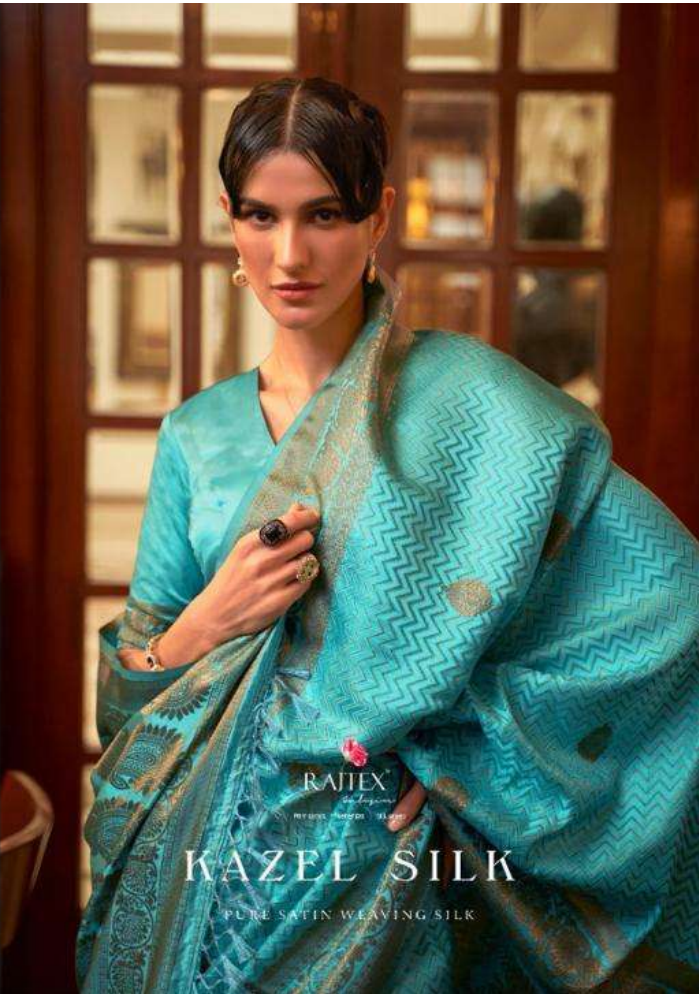

शक्ति
शक्ति
शक्ति

RAJTEX
Rajasthan
Since 1990

SINCE 1990

TEL. : 0261 2221471

mail us

rajtextiles@yahoo.co.in

Follow us

COMPLIMENTARY COPY NOT FOR SALE

Issue no 01 9026 2527

RAJTEX
Rajasthan
Since 1990

KAZEL SILK

PURE SATIN WEAVING SILK