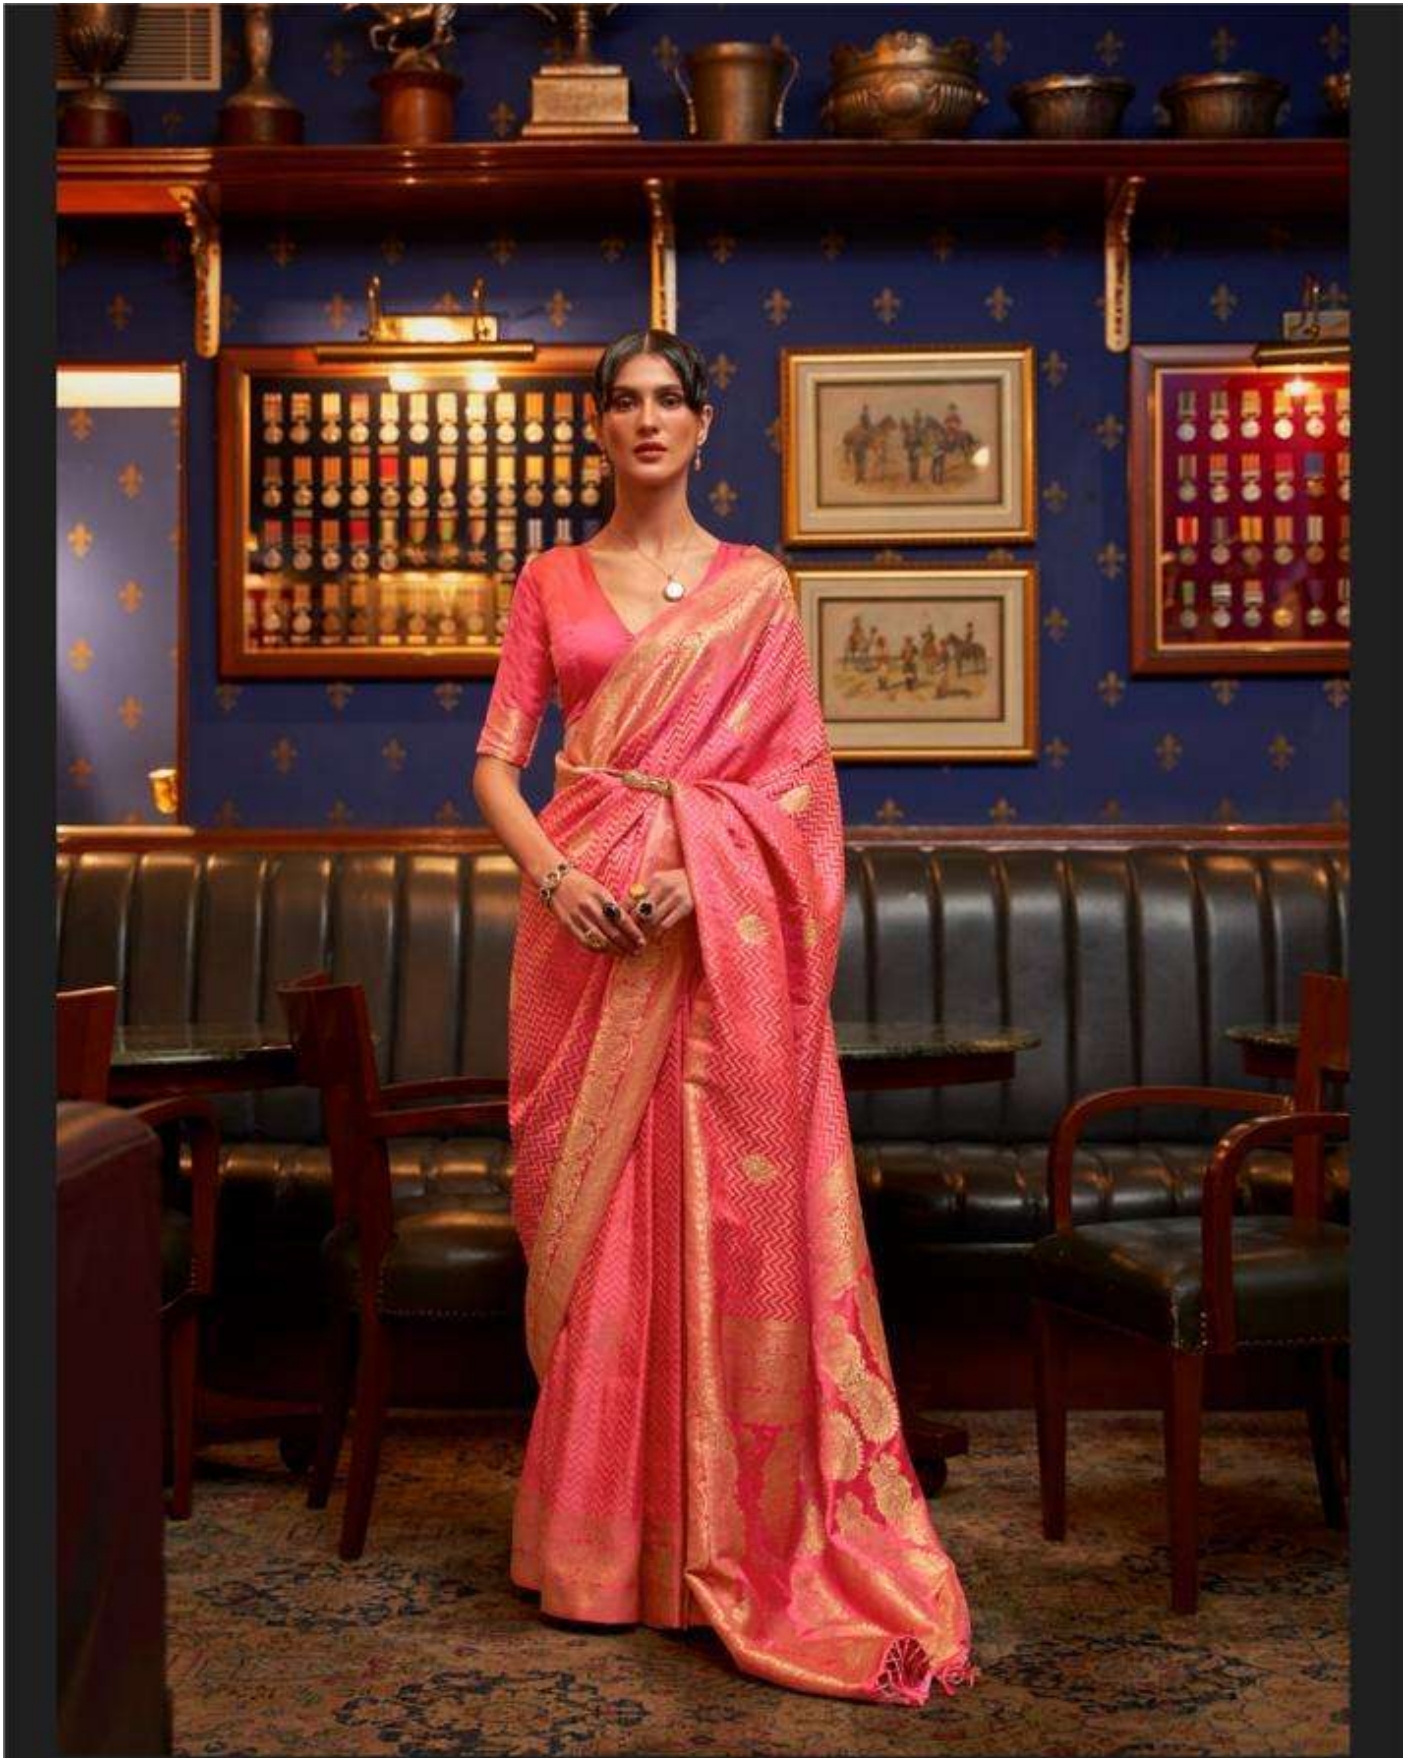

RAJTEX®
Garland
mix. uses | Lehenga | Silk. uses

KAZEL SILK
PURE SATIN WEAVING SILK 231001