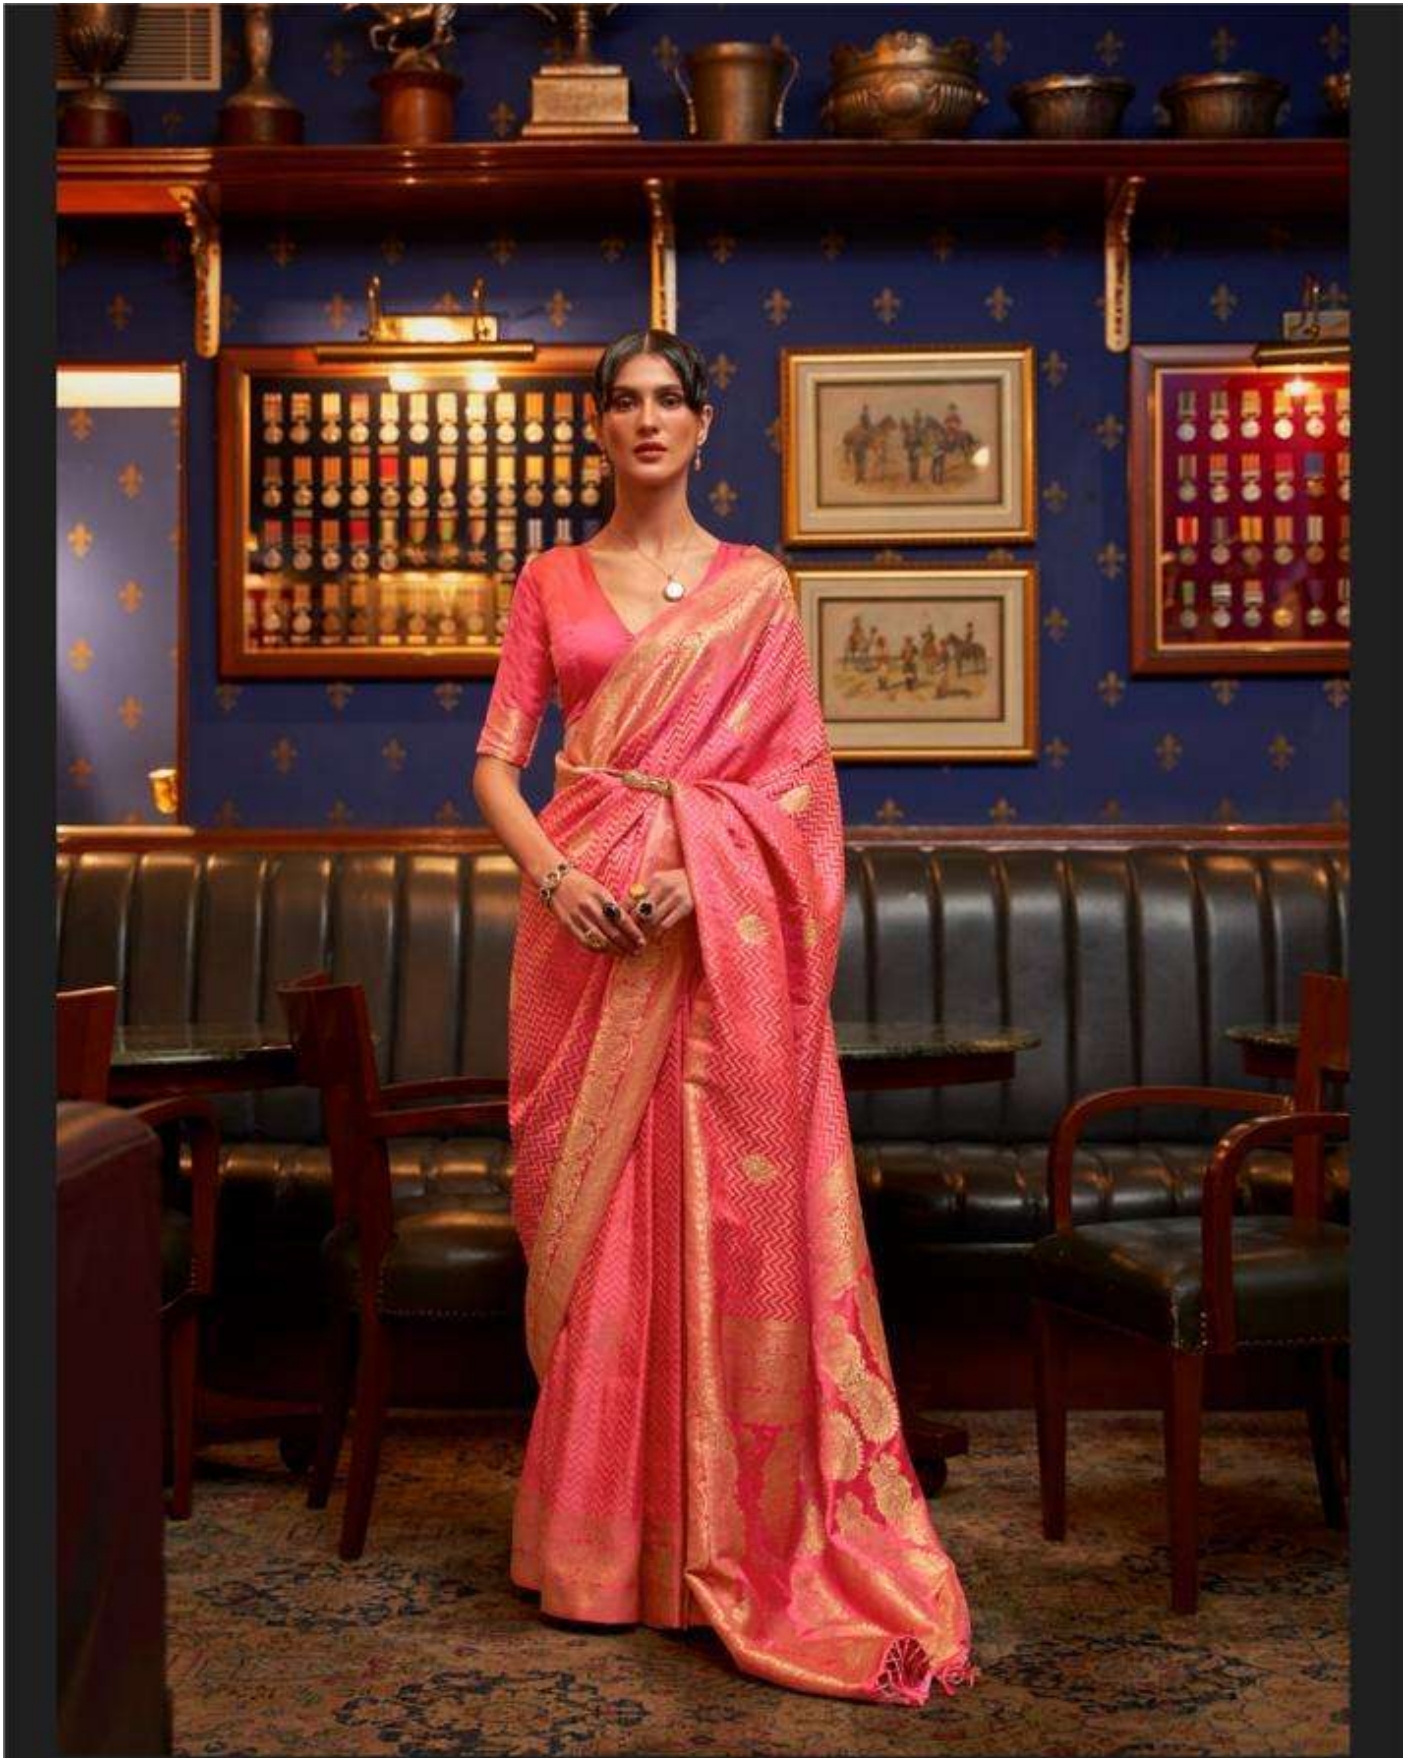

COMPLIMENTARY COPY NOT FOR SALE

Issue no 01 9026 2527

RAJTEX
Rajasthan
Rajasthan

KAZEL SILK

PURE SATIN WEAVING SILK

RAJTEX[®]
Garland
mix. uses | Lehenga | Silk. uses

KAZEL SILK
PURE SATIN WEAVING SILK 231001