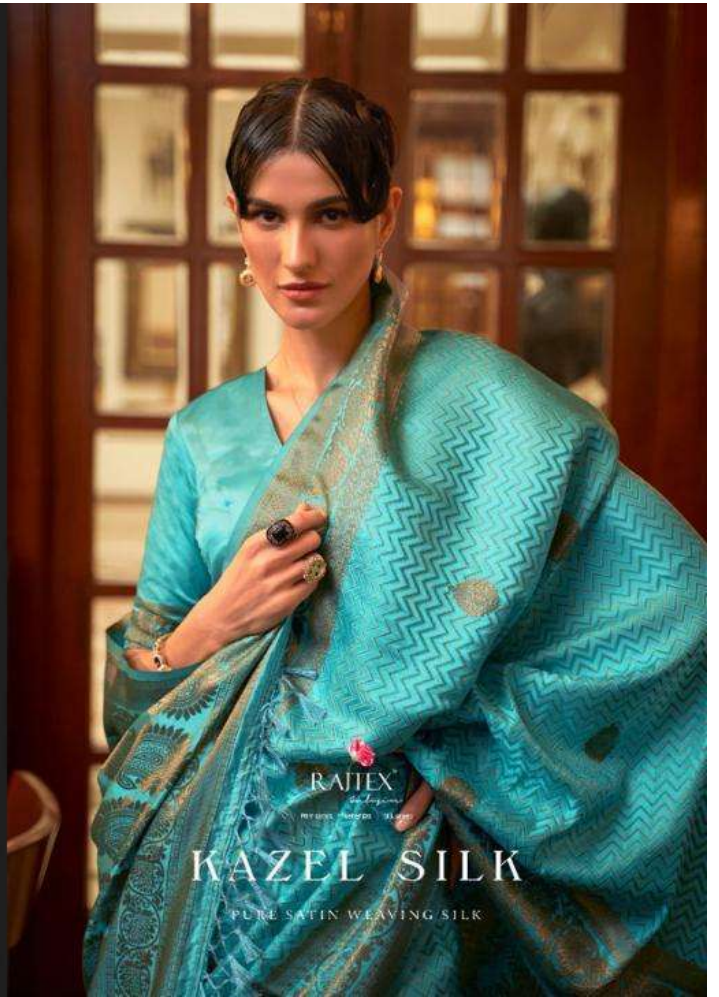

शक्ति
शक्ति

RAJTEX
Rajasthan
SINCE 1990

J-106, LOWER GROUND, J.J. ARI, TEXTILE MARKET, RING ROAD, SURAT - 395 002, (GUJ.) INDIA
TEL. : 0261 2221471

mail us
rajtextiles@yahoo.co.in

COMPLIMENTARY COPY NOT FOR SALE

Issue no 01 9026 2527

RAJTEX
Rajasthan
SINCE 1990

KAZEL SILK
PURE SATIN WEAVING SILK