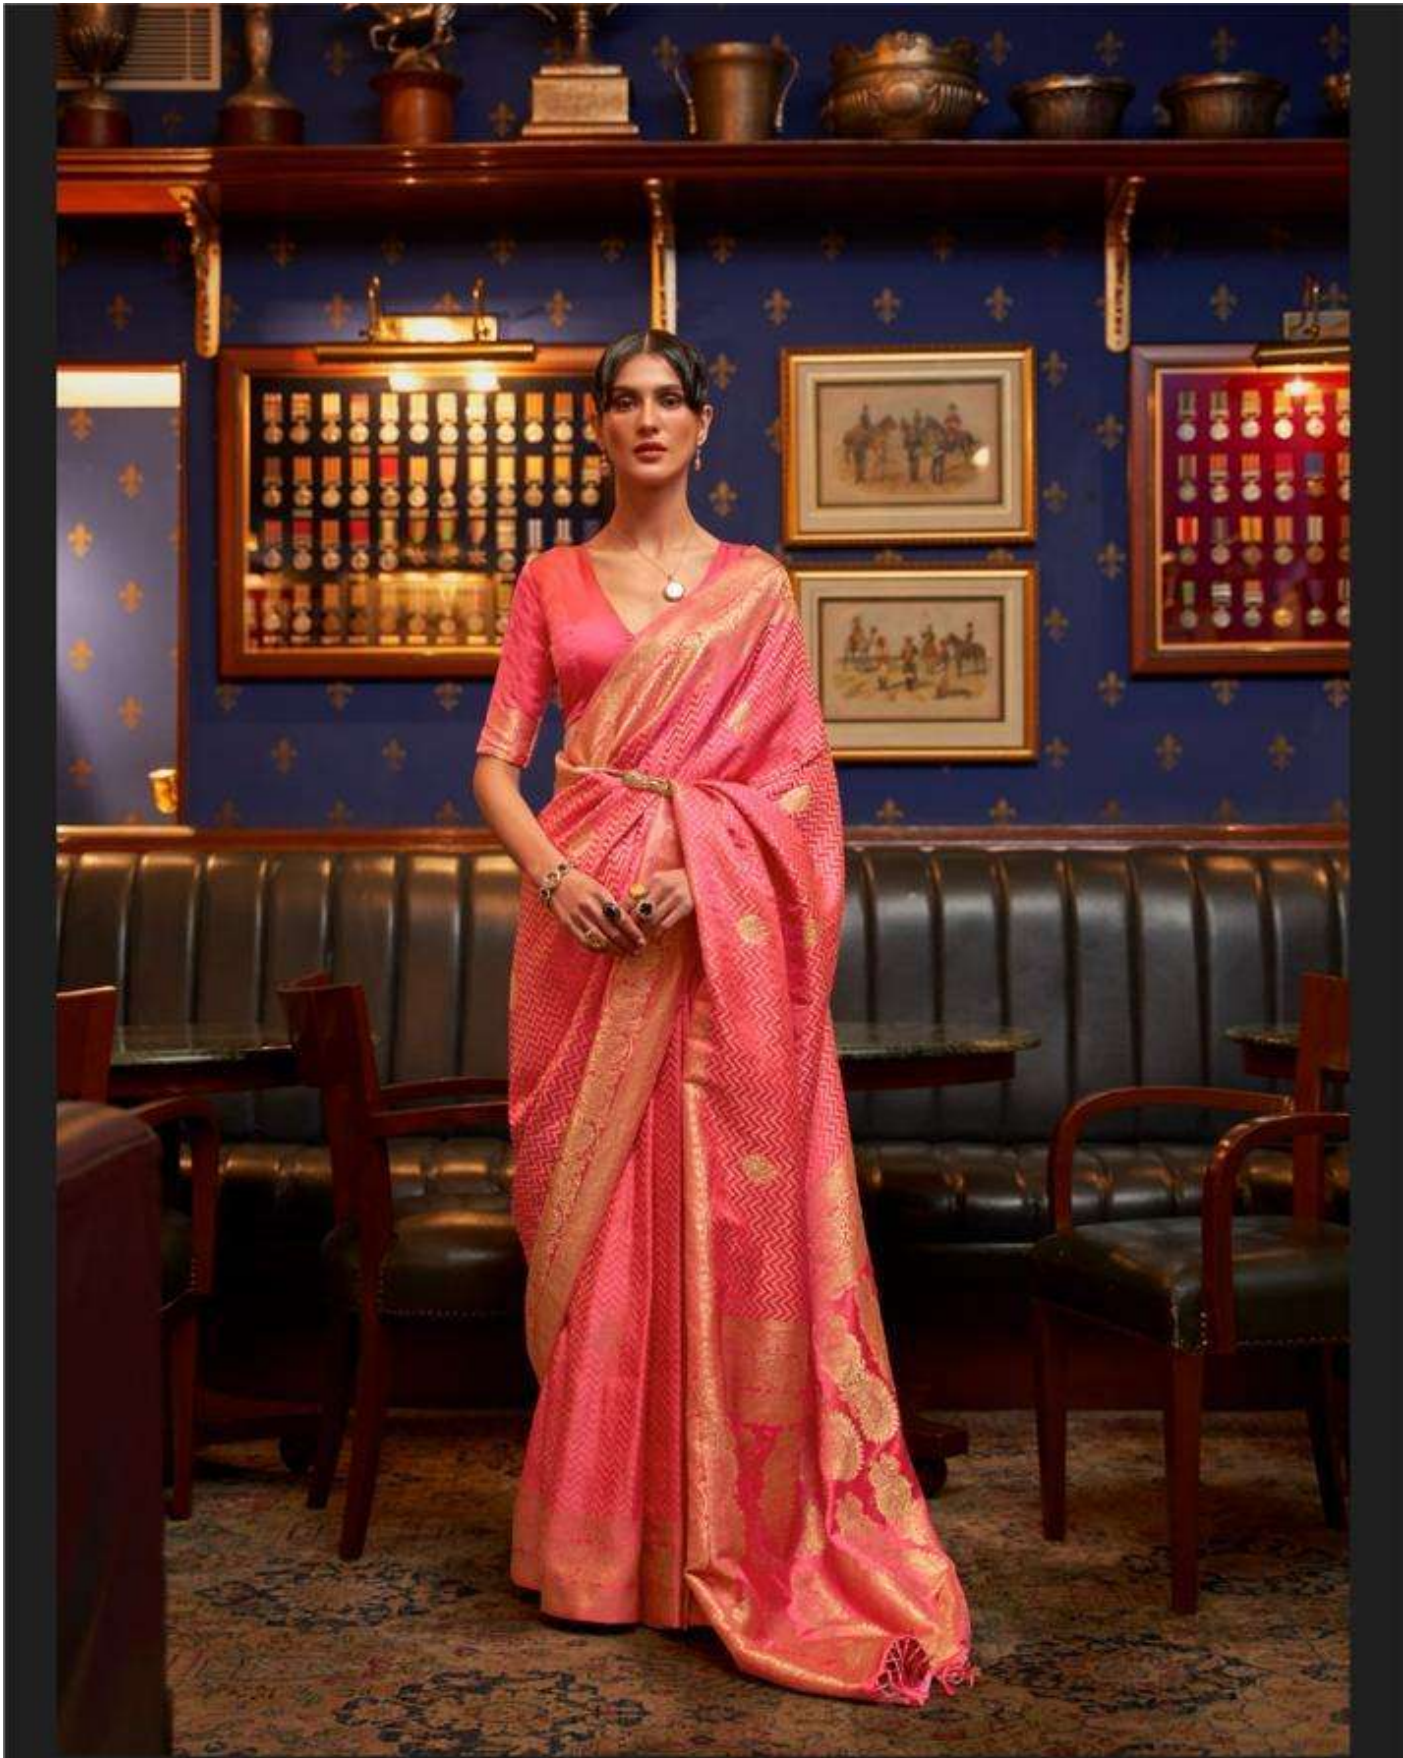

COMPLIMENTARY COPY NOT FOR SALE

Issue no 01 9026 2527

RAJTEX
Rajasthan
Rajasthan

KAZEL SILK

PURE SATIN WEAVING SILK

RAJTEX[®]
Garhwal
mix. sarees | Lehanga | Silk sarees

KAZEL SILK
PURE SATIN WEAVING SILK 231001