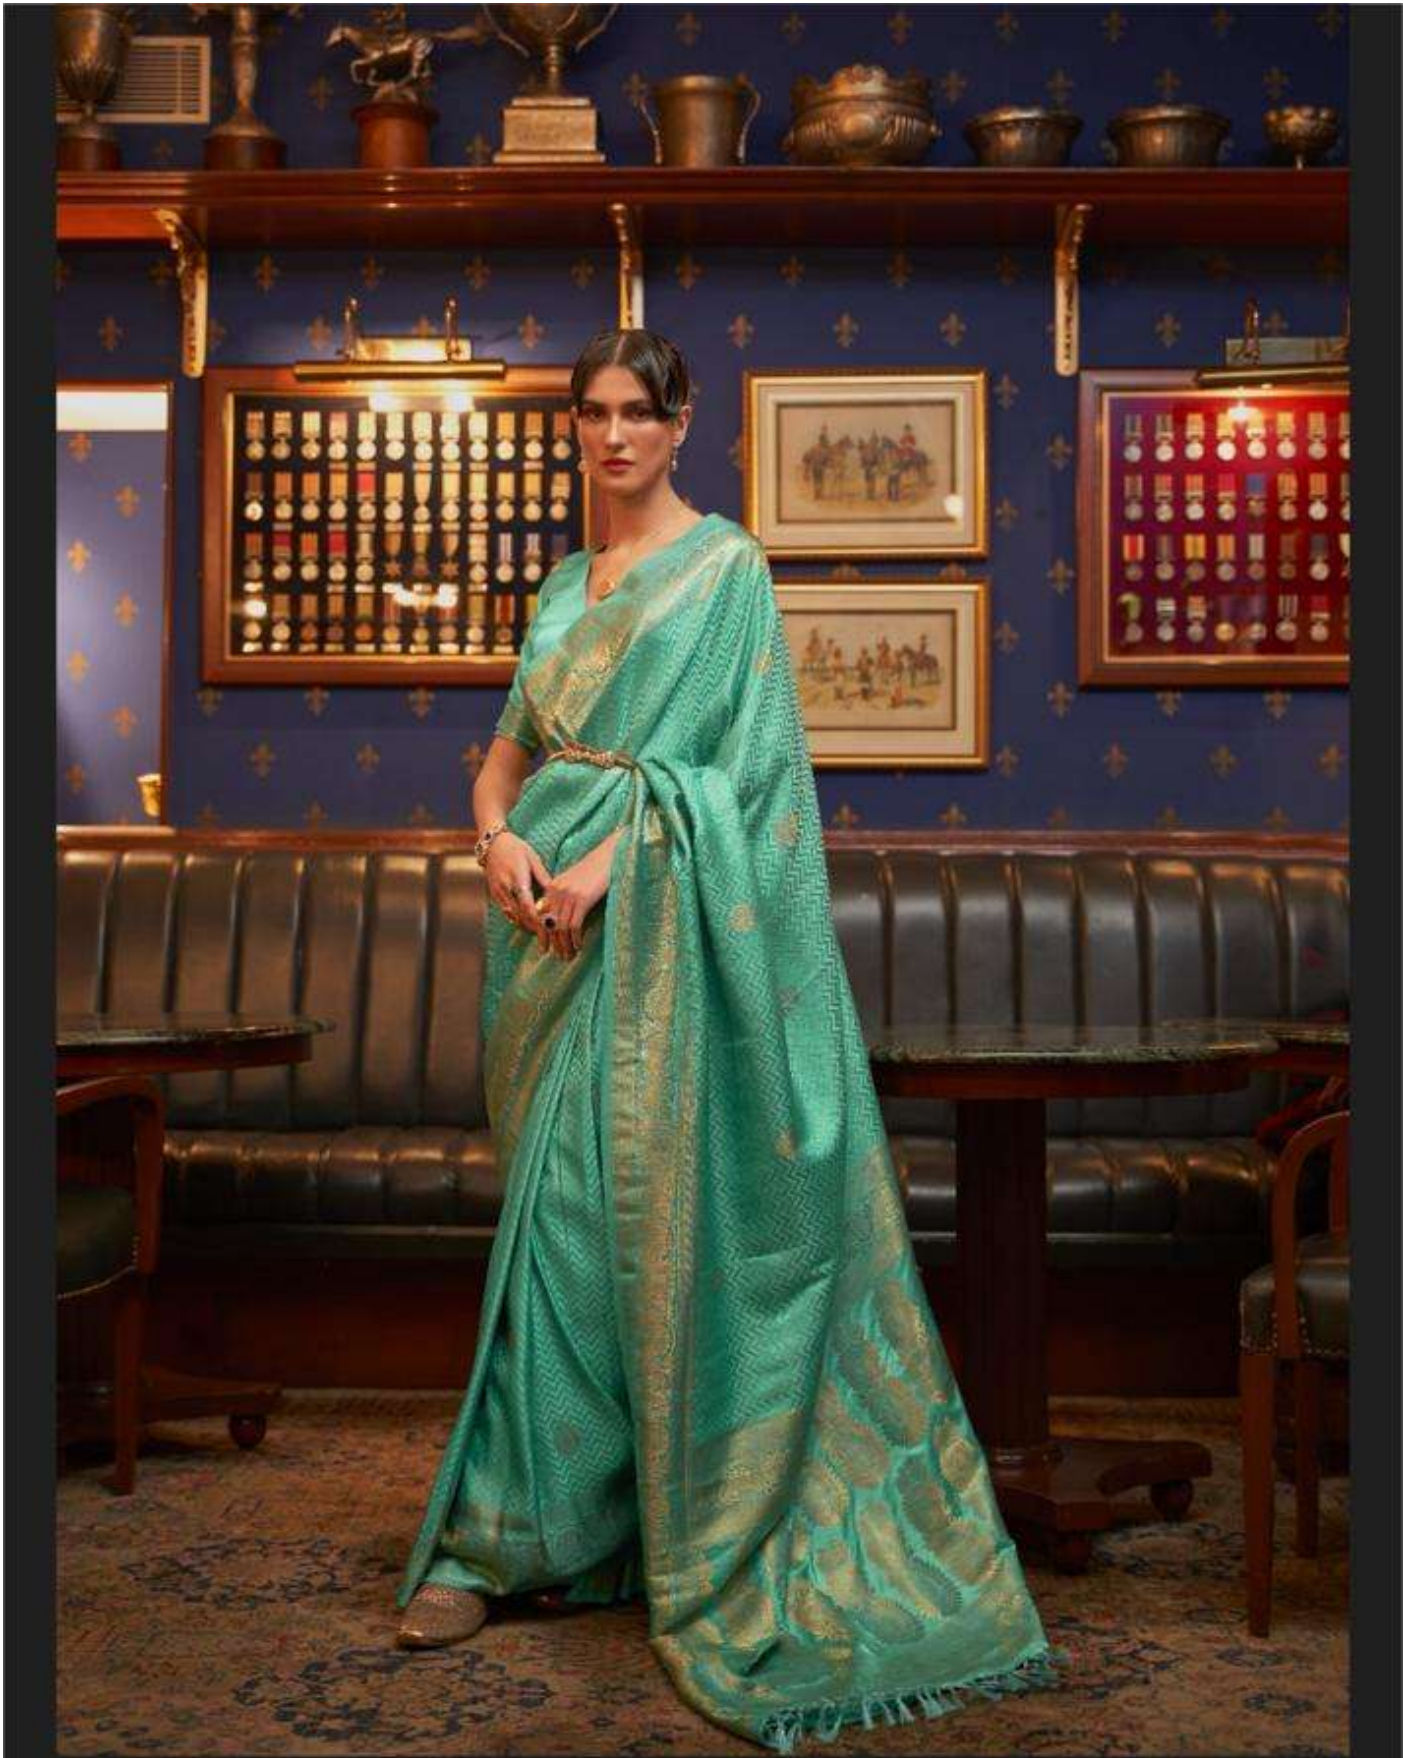

RAJTEX®
Contemporary
fine silks | Lehengas | Silk sarees

KAZEL SILK
PURE SATIN WEAVING SILK 231004