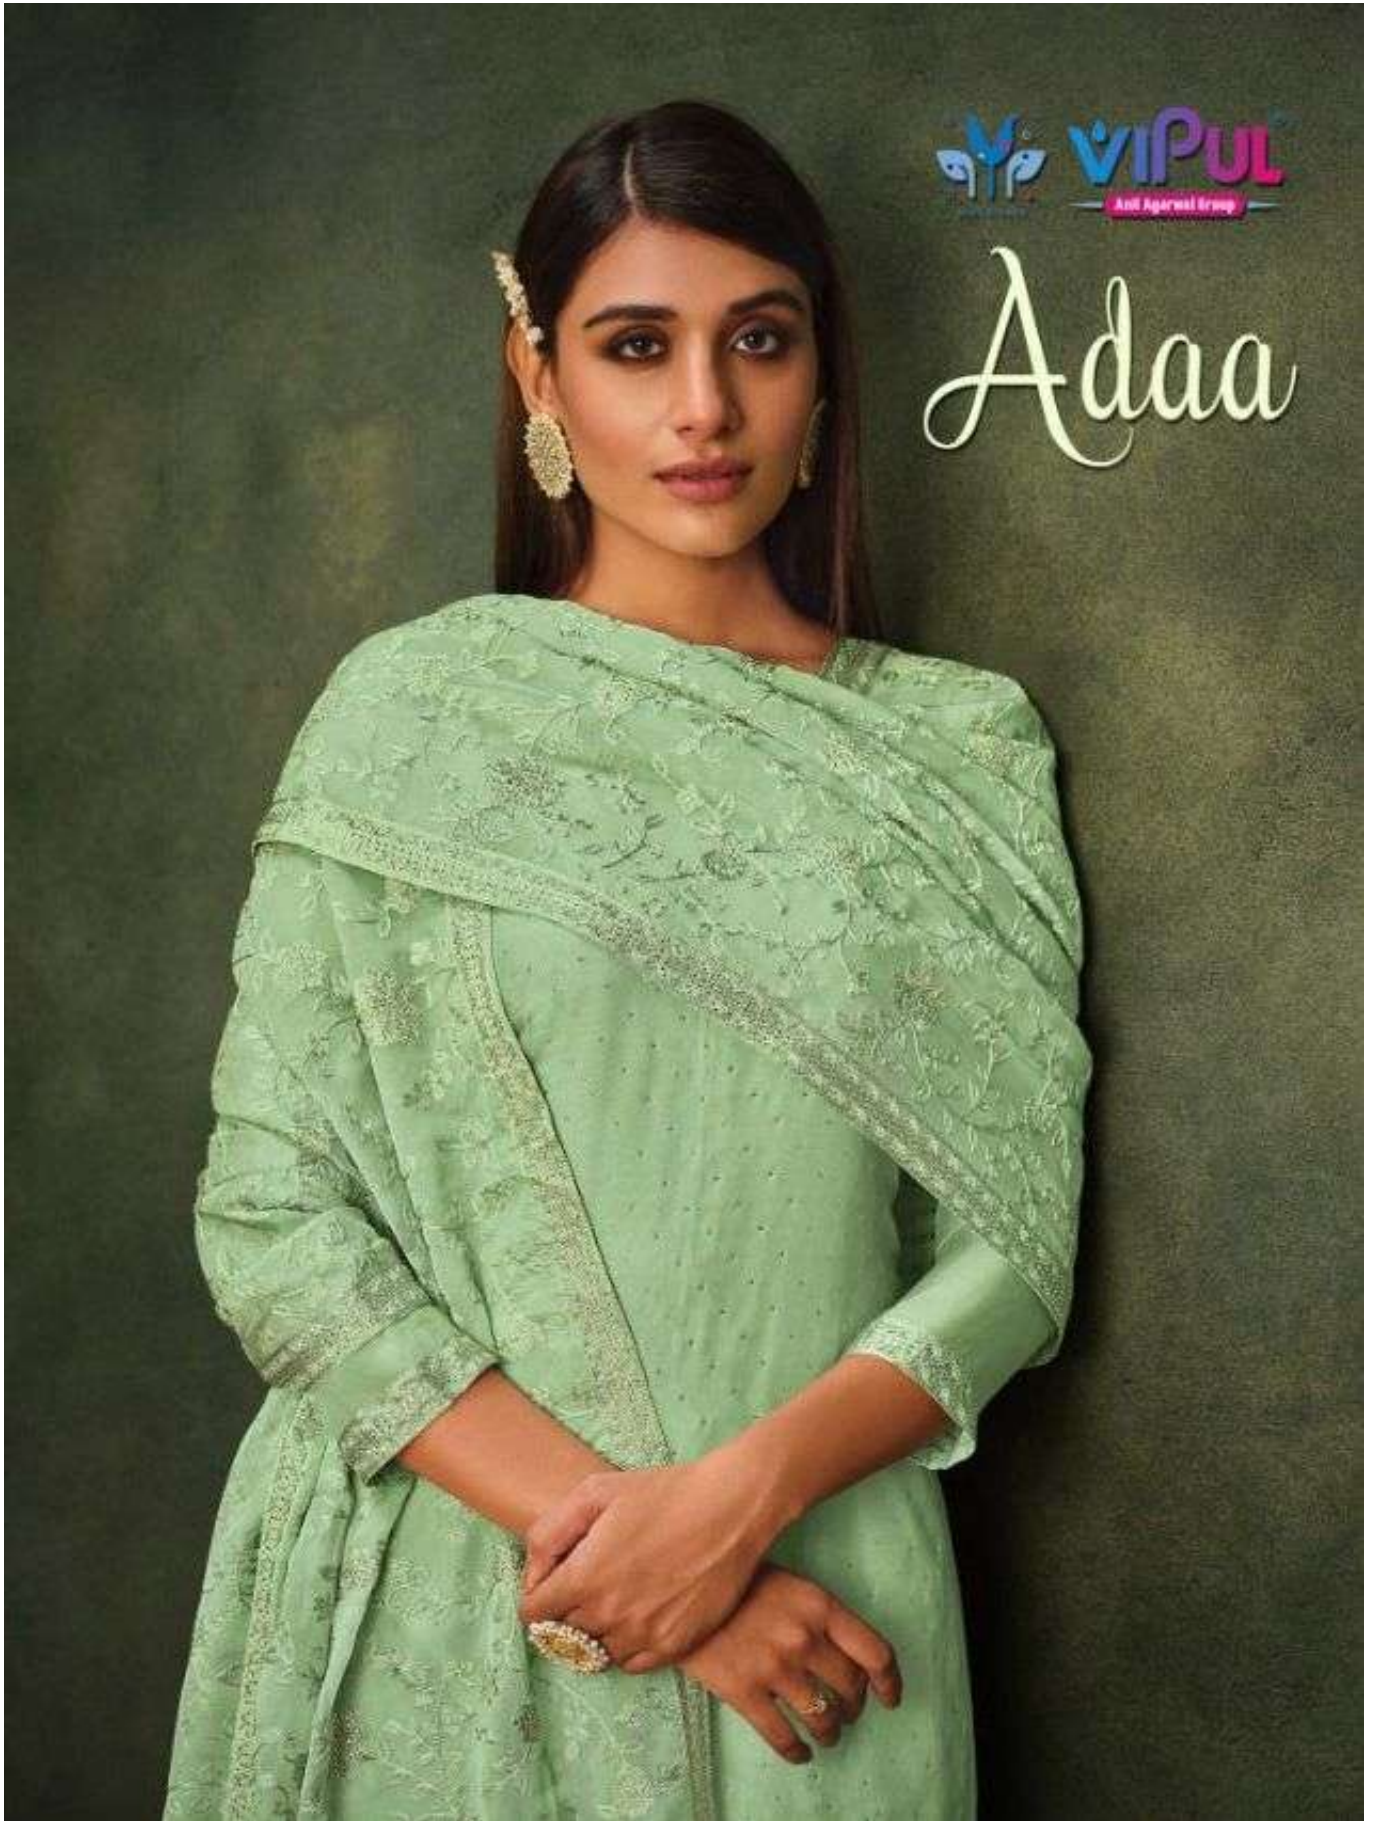

VIPUL
Anil Agarwal Group

Adaa