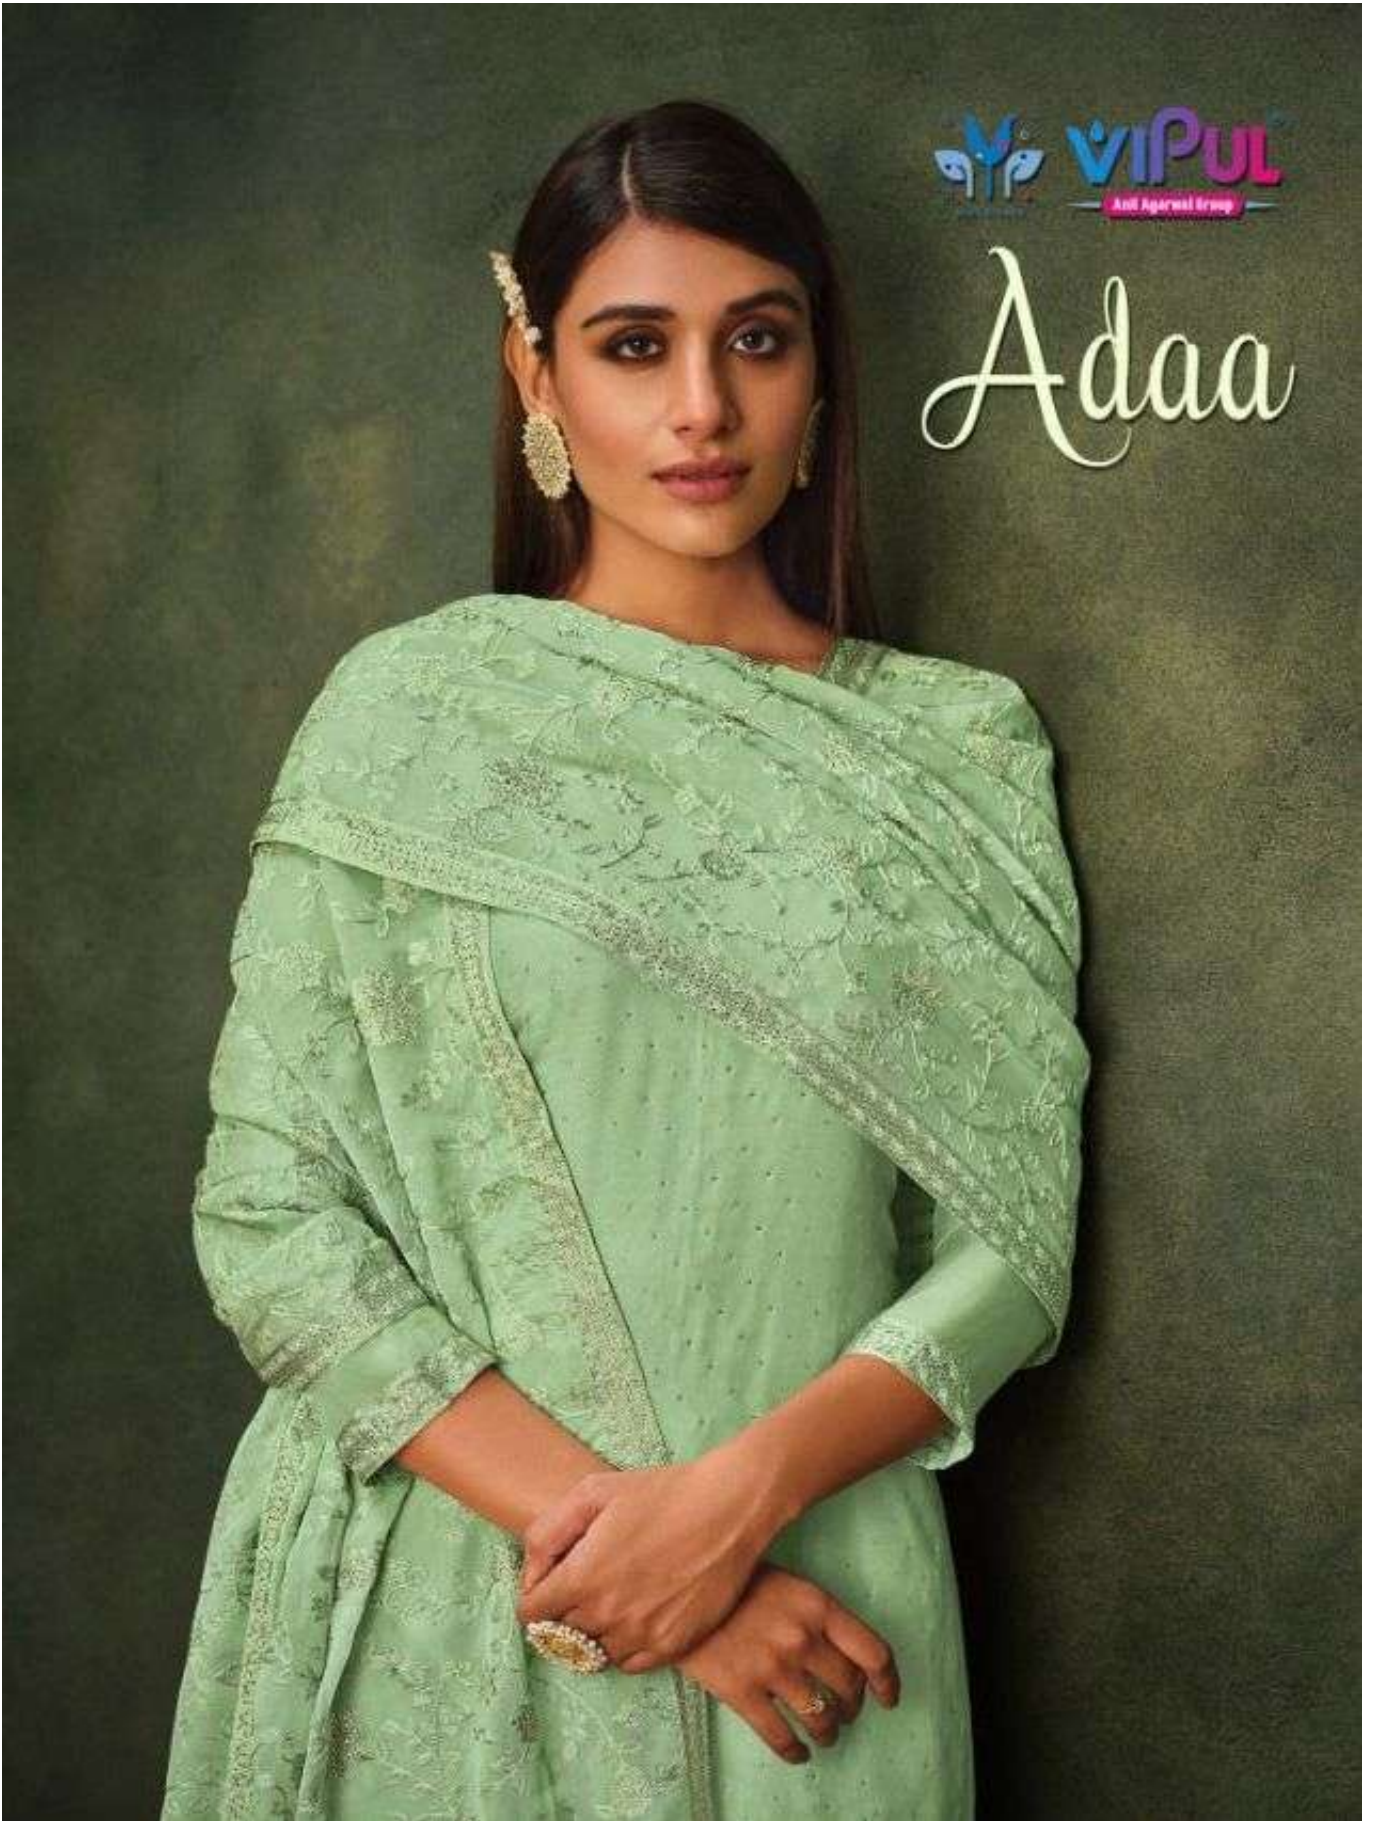

VIPUL
Anil Agarwal Group

Adaa