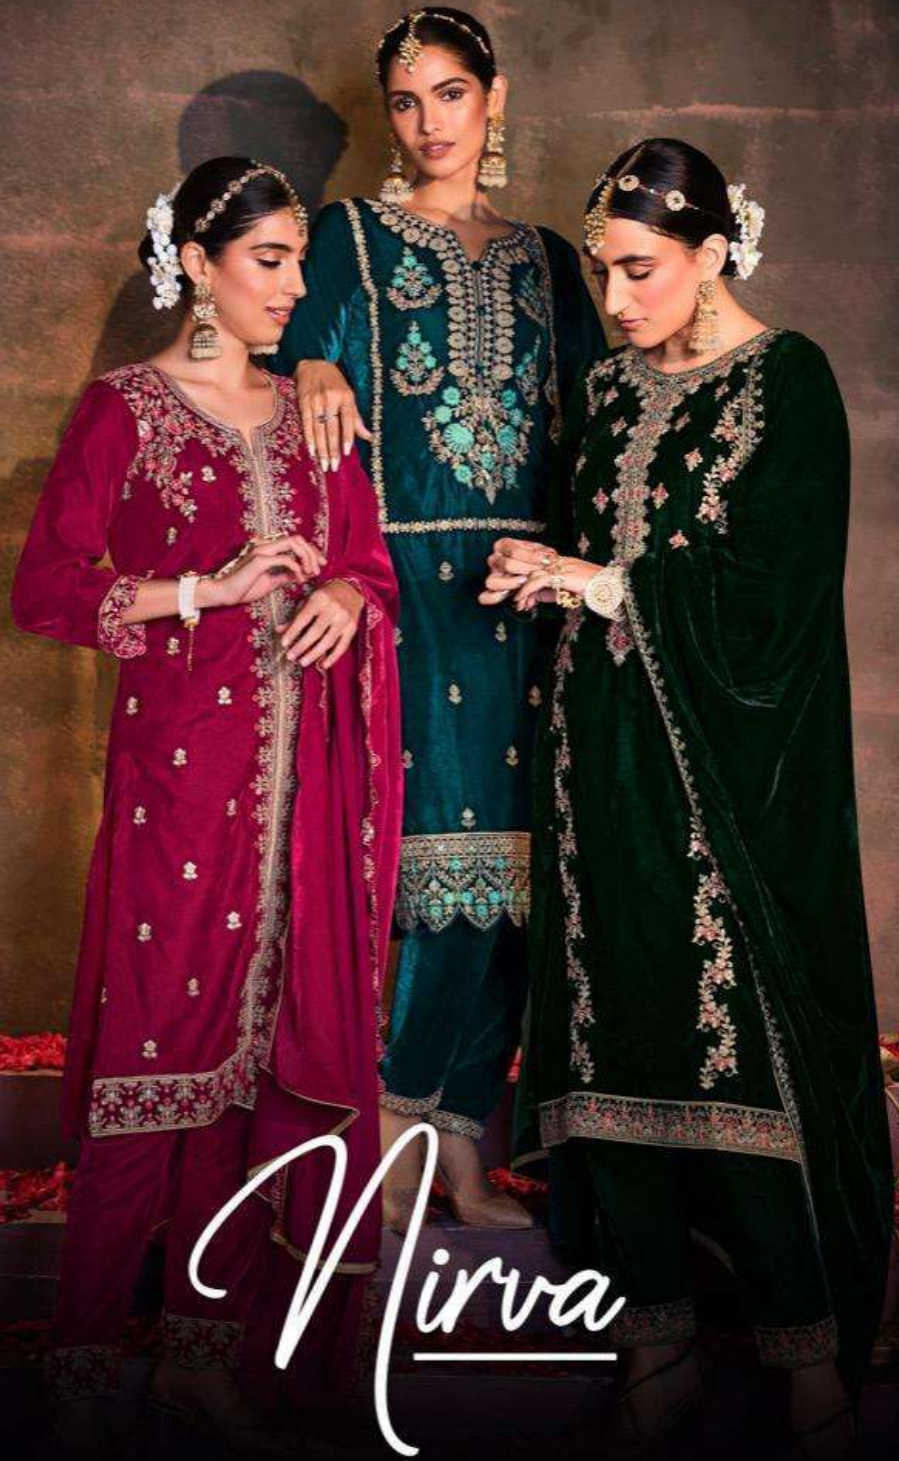

Mirva

*Mirva*

*ofGorgeous* • LOOKING GORGEOUS NIRVA | 15401

*Simplicity* • EVERYTHING HAS BEAUTY

NIRVA I15402

NIRVA | 15403

*Religiosa* • CELEBRATE IN STYLE

NIRVA | 15404

*Nirva*

NIRVA I15401

NIRVA I15402

NIRVA I15403

DESIGN NO.	PRICE	
15401	1899/-	:TOP: VELEVT WITH EMBROIDERY
15402	1899/-	
15403	1899/-	:BOTTAM: VELEVT WITH EMBROIDERY
15404	1899/-	
15405	1899/-	:DUPATTA: VELEVT WITH EMBROIDERY
15406	1899/-	
Total Pieces: 6		Total Amountt: 11,394/-+GST