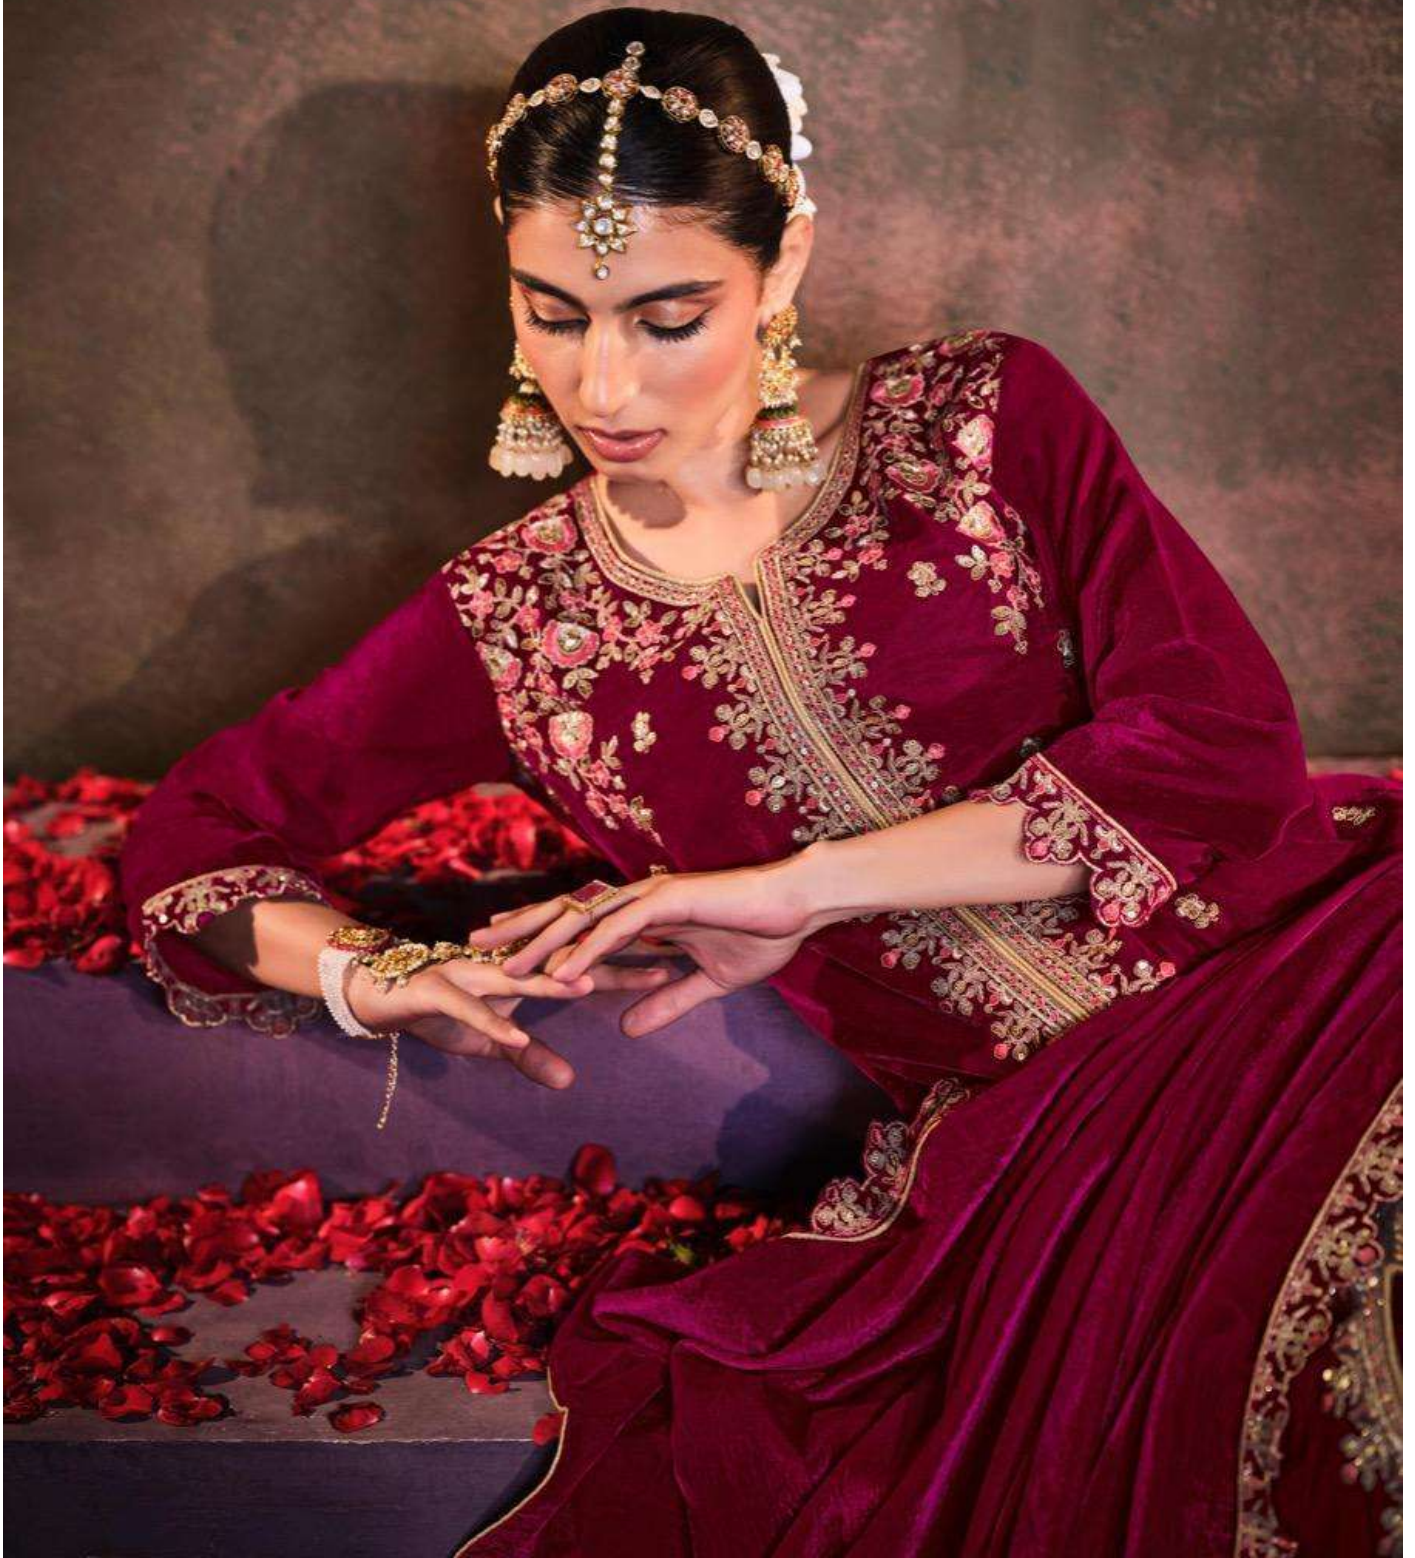

... Ordinary • OUT OF THE ORDINARY ...