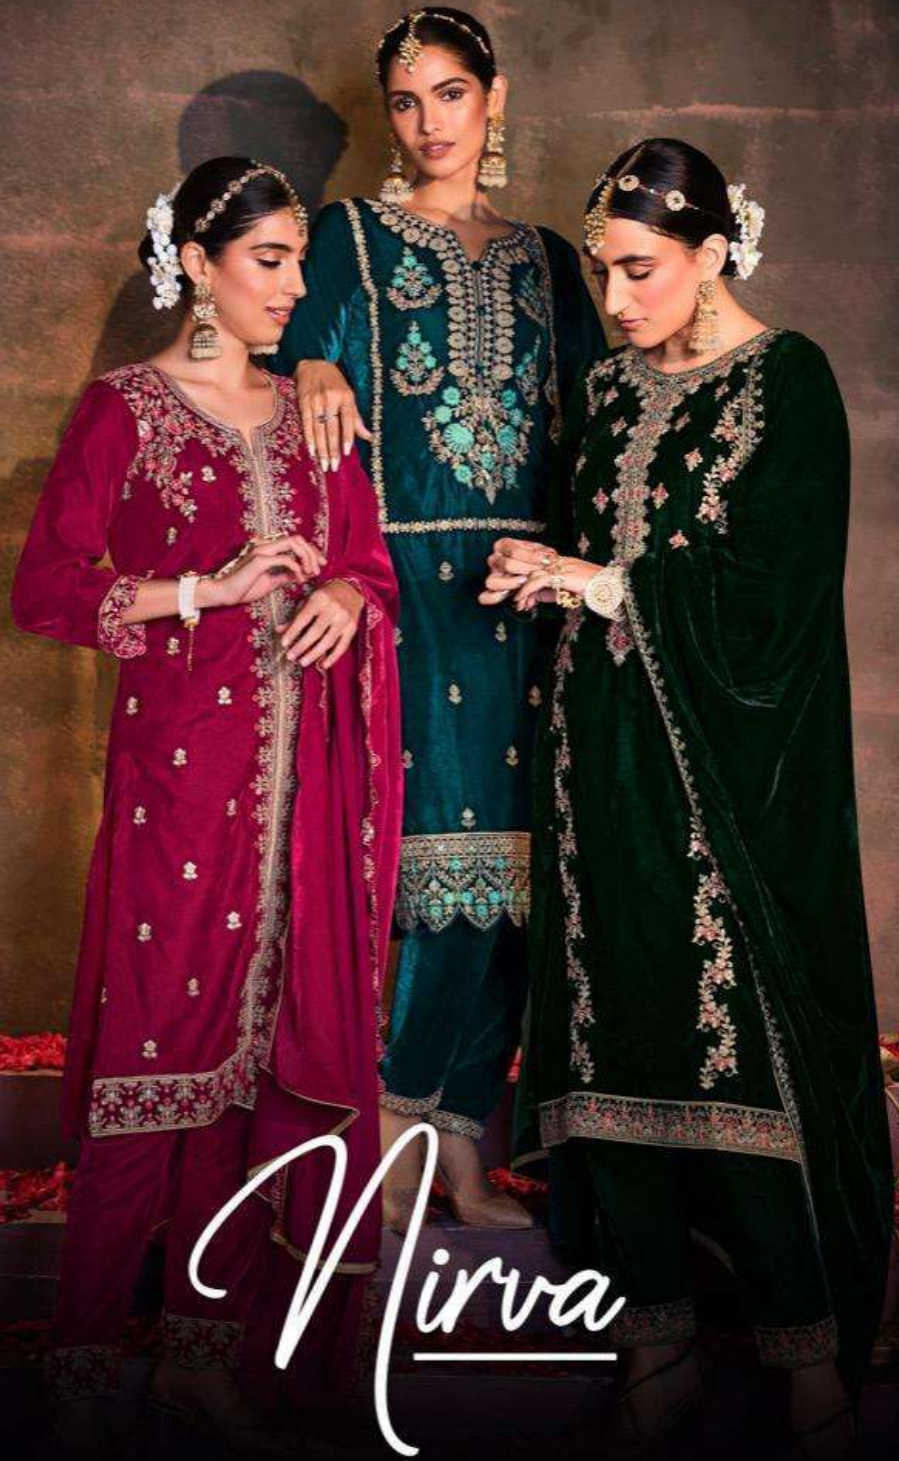

Mirva

Mirva

ofGorgeous • LOOKING GORGEOUS NIRVA | 15401

Simplicity • EVERYTHING HAS BEAUTY

NIRVA I15402

NIRVA | 15403

Reliquary • CELEBRATE IN STYLE

NIRVA | 15404

Nirva

NIRVA I15401

NIRVA I15402

NIRVA I15403

DESIGN NO.	PRICE	
15401	1899/-	:TOP: VELEVT WITH EMBROIDERY
15402	1899/-	
15403	1899/-	:BOTTAM: VELEVT WITH EMBROIDERY
15404	1899/-	
15405	1899/-	:DUPATTA: VELEVT WITH EMBROIDERY
15406	1899/-	
Total Pieces: 6		Total Amountt: 11,394/-+GST