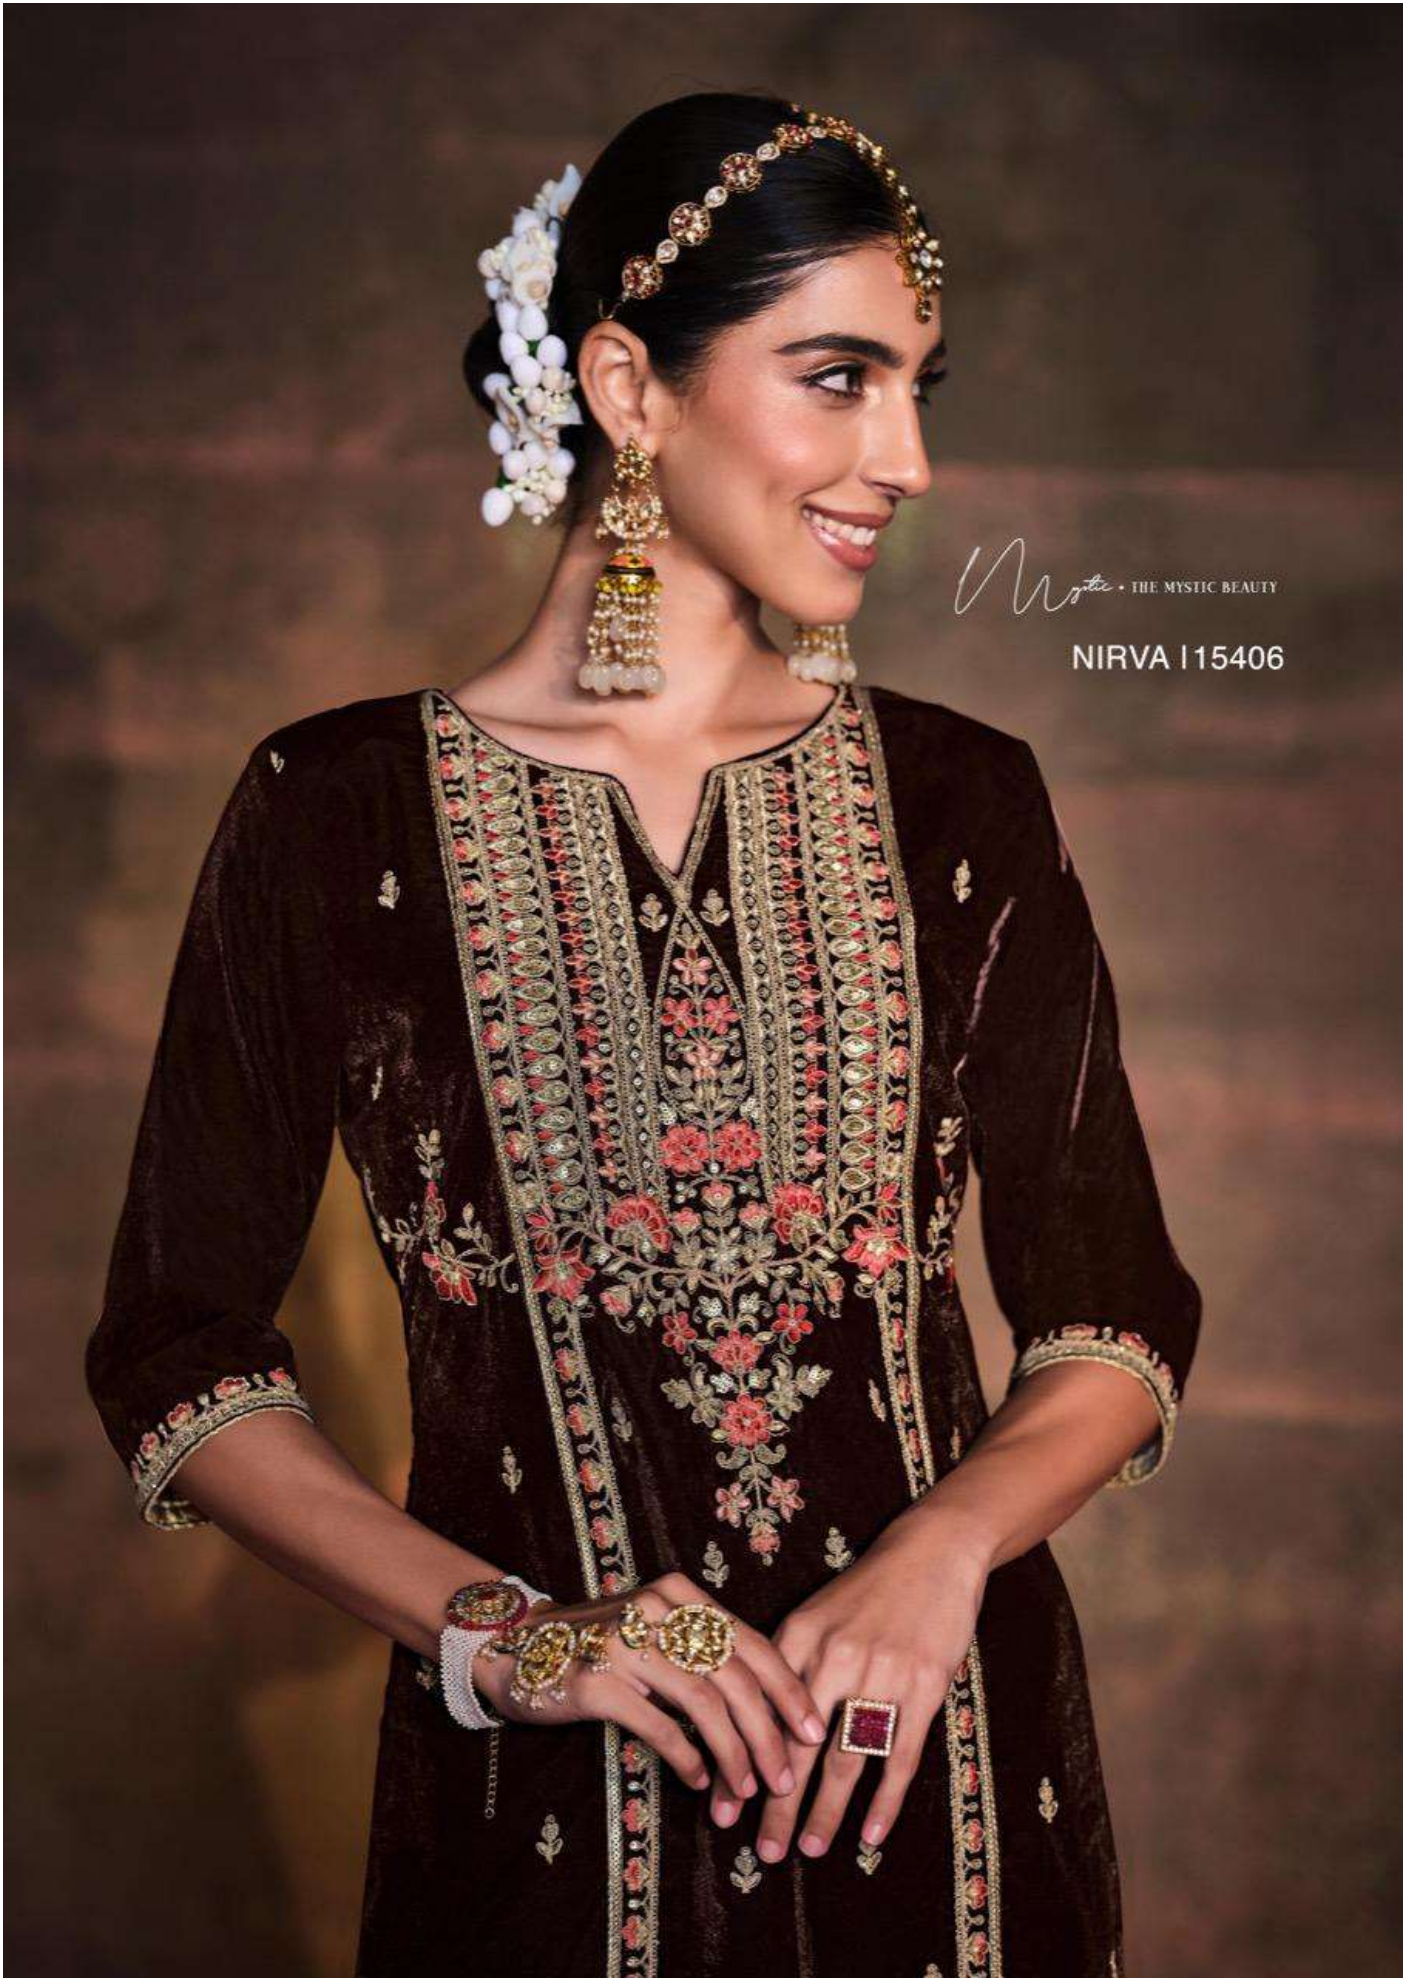

Mystic • THE MYSTIC BEAUTY

NIRVA | 15406