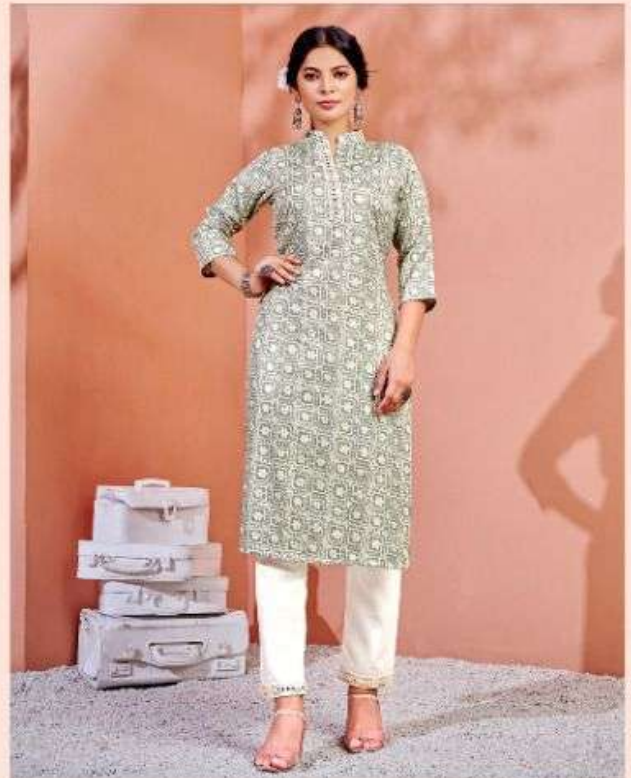

Size **M, L, XL, XXL**

1001

Mirror Box

Size Available **M, L, XL, XXL**

1001

1002

1003

1004

Kurti:- Pure Rayon capsul print with Tai work
Pant:- Sifli work camric cotton pant