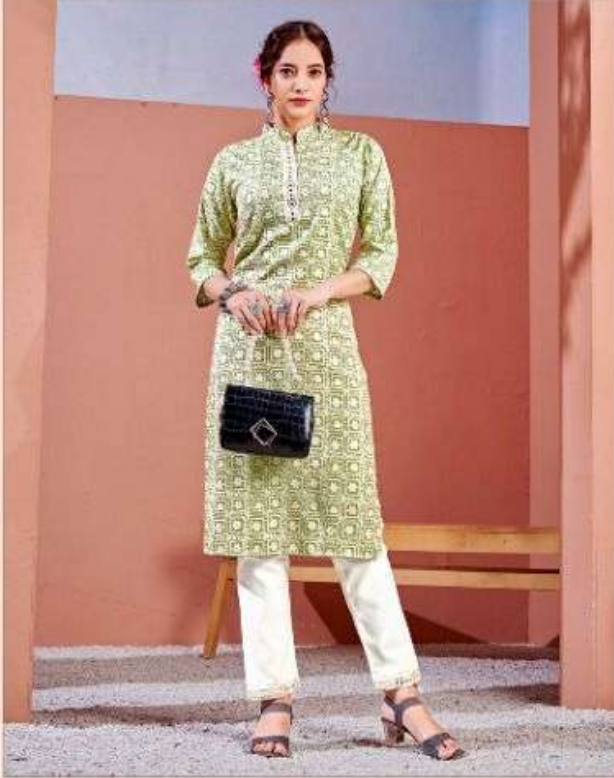

Size **M, L, XL, XXL**

1001

Mirror Box

Size Available **M, L, XL, XXL**

1001

1002

1003

1004

Kurti:- Pure Rayon capsul print with Tai work
Pant:- Sifli work camric cotton pant