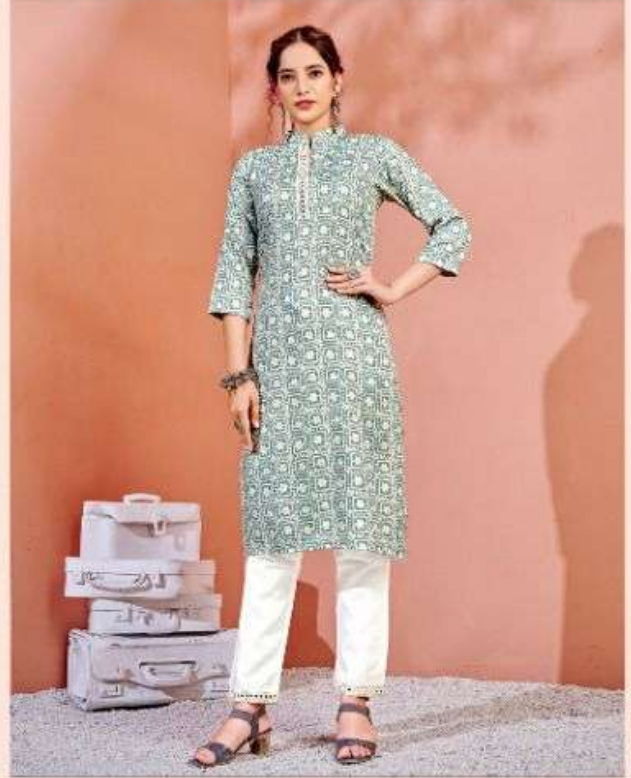

Size **M, L, XL, XXL**

1001

Mirror Box

Size Available **M, L, XL, XXL**

1001

1002

1003

1004

Kurti:- Pure Rayon capsul print with Tai work
Pant:- Sifli work camric cotton pant