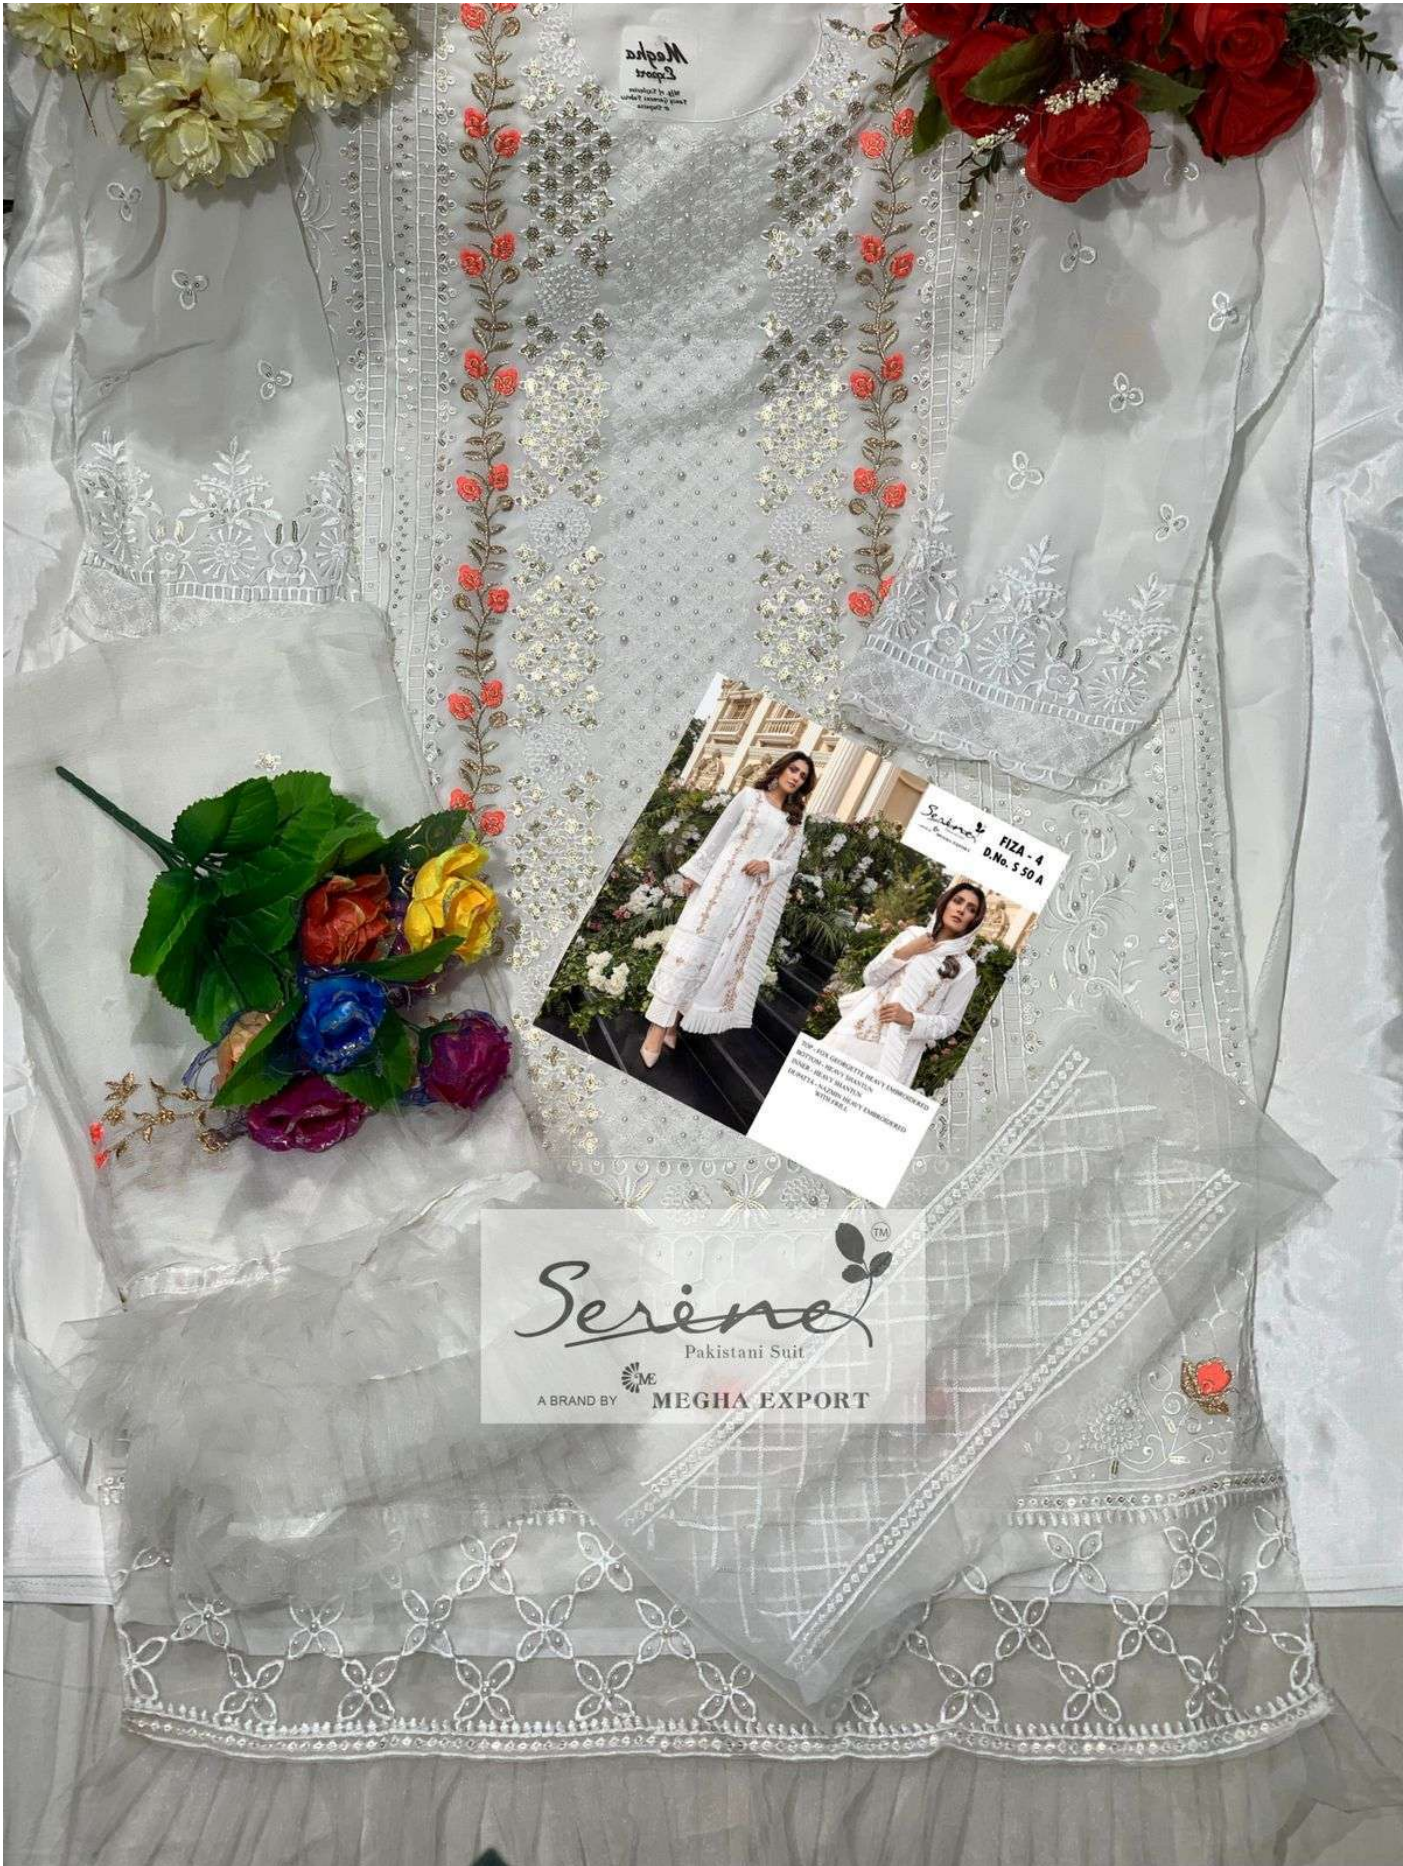

Serene
Pakistani Suit
A BRAND BY MEGHA EXPORT

FIZA - 4
D.No. S 50 B

TOP - FOX GEORGETTE HEAVY EMBROIDERED
BOTTOM - HEAVY SHANTUN
INNER - HEAVY SHANTUN
DUPATTA - NAZMIN HEAVY EMBROIDERED
WITH FRILL

Serene
Pakistani Suit
A BRAND BY MEGHA EXPORT

FIZA - 4
D.No. S 50 B

TOP - FOX GEORGETTE HEAVY EMBROIDERED
BOTTOM - HEAVY SHANTUN
INNER - HEAVY SHANTUN
DUPATTA - NAZMIN HEAVY EMBROIDERED
WITH FRILL

*Serene*TM
Pakistani Suit
A BRAND BY  MEGHA EXPORT

*Serene*TM FIZA - 4
D.No. S 50 B

TOP - FOLK CROCHET HEAVY EMBROIDERED
BOTTOM - HEAVY SHAWL
ROBE - HEAVY HEAVEN
OLIVER - LADYLIKE EMBROIDERED
KITH FREE

Serene
Pakistani Suit
A BRAND BY MEGHA EXPORT

FIZA - 4
D.No. S 50 A

TOP - FOX GEORGETTE HEAVY EMBROIDERED
BOTTOM - HEAVY SHANTUN
INNER - HEAVY SHANTUN
DUPATTA - NAZMIN HEAVY EMBROIDERED
WITH FRILL