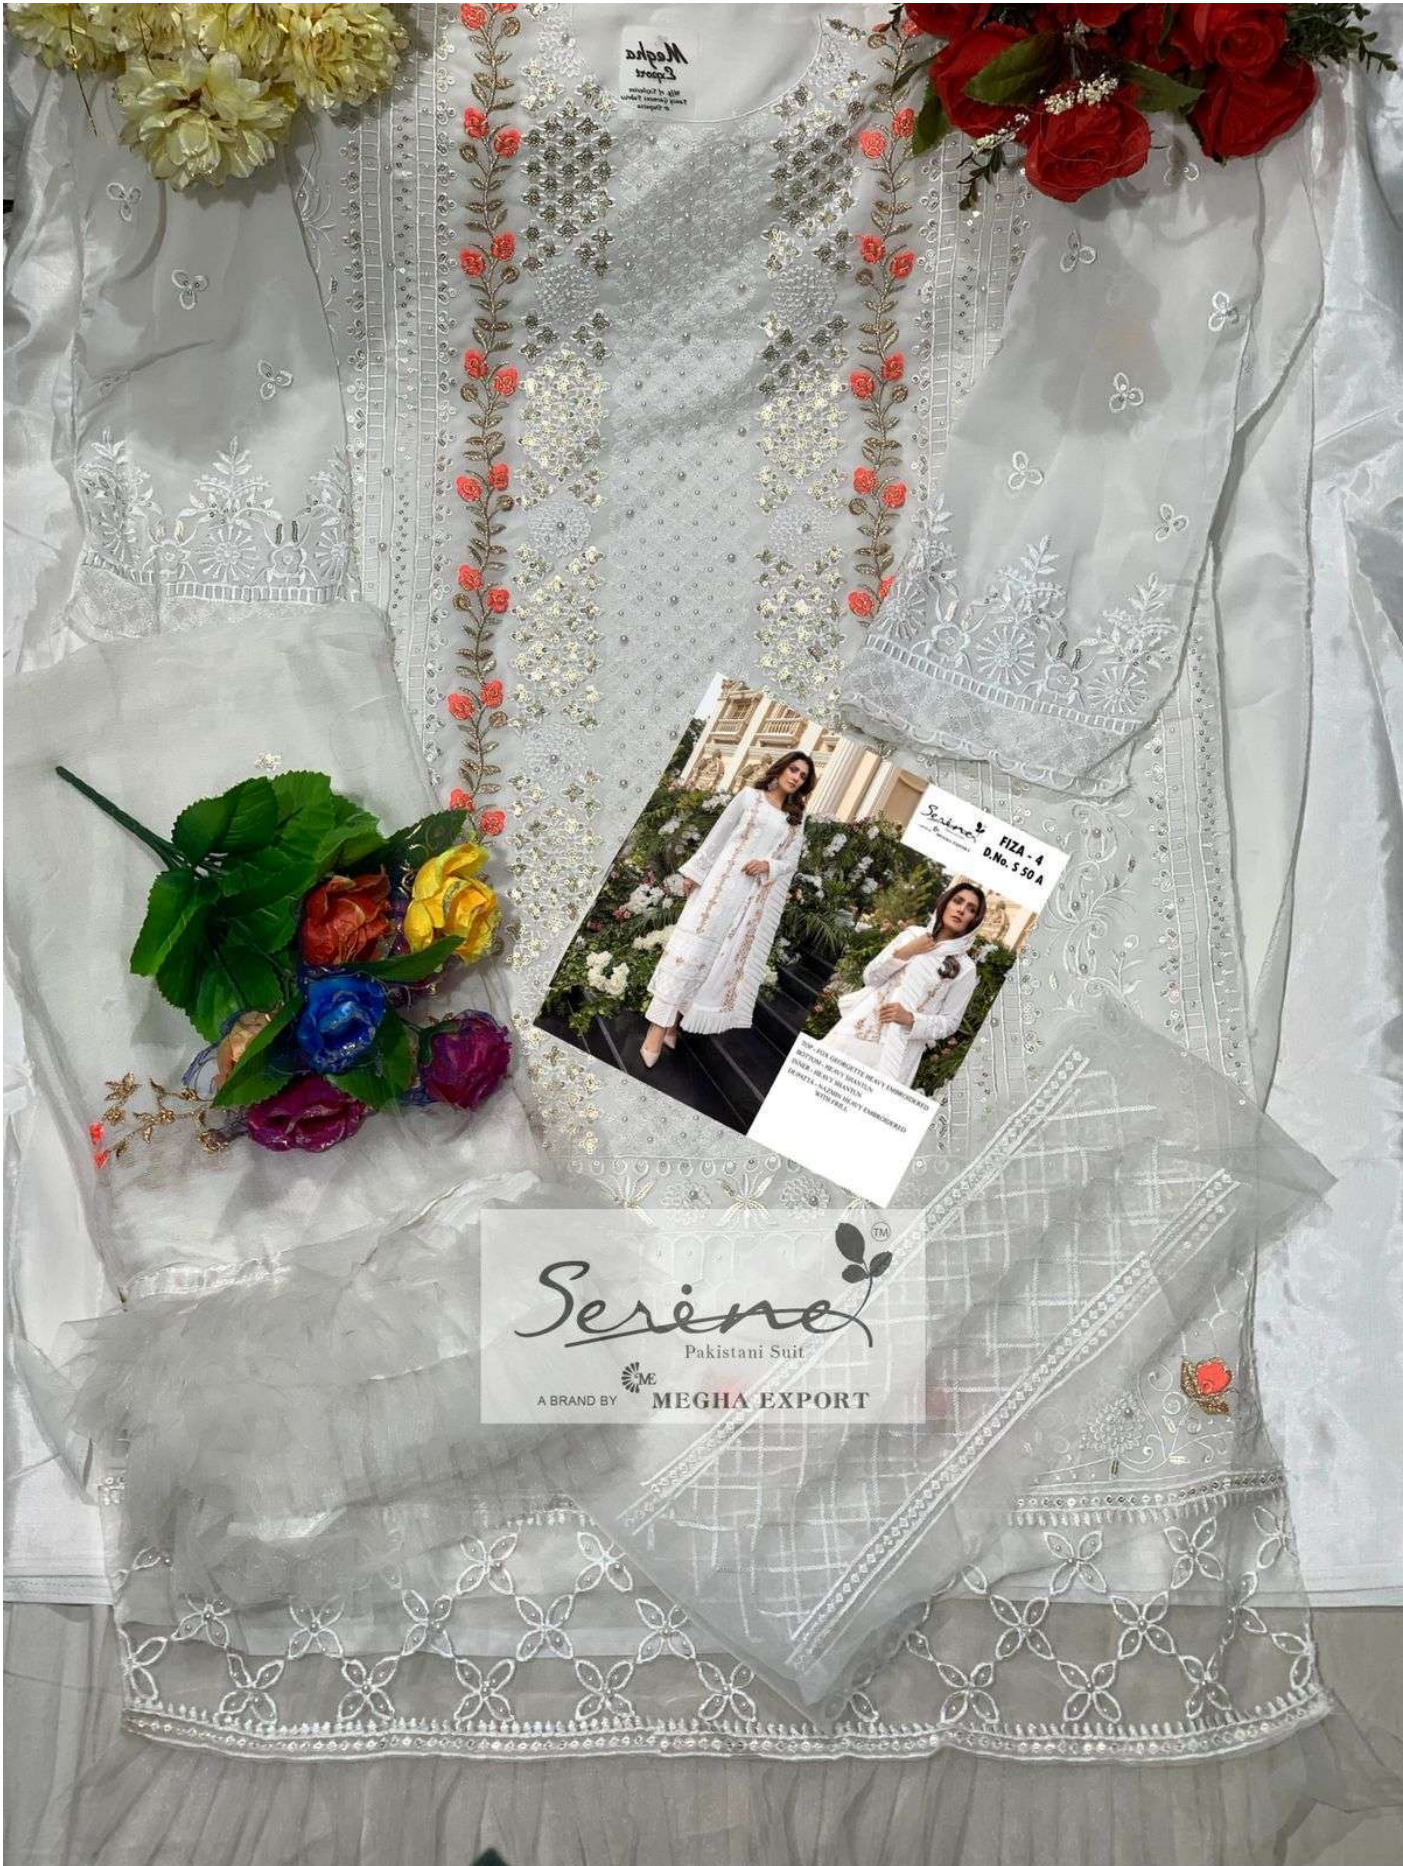

*Serene*  
Pakistani Suit  
A BRAND BY MEGHA EXPORT

**FIZA - 4**  
**D.No. S 50 B**

TOP - FOX GEORGETTE HEAVY EMBROIDERED  
BOTTOM - HEAVY SHANTUN  
INNER - HEAVY SHANTUN  
DUPATTA - NAZMIN HEAVY EMBROIDERED  
WITH FRILL

*Serene*<sup>TM</sup>  
 Pakistani Suit  
 A BRAND BY  MEGHA EXPORT

*Serene*<sup>TM</sup> FIZA - 4  
 D.No. S 50 B

TOP - FOLK CLOTHETTE HEAVY EMBROIDERED  
 BOTTOM - HEAVY SHIRAZI  
 ROSE - HEAVY HEAVEN  
 OLIVE - LADYLIKE EMBROIDERED  
 XTRA FREE

*Serene*  
Pakistani Suit  
A BRAND BY MEGHA EXPORT

**FIZA - 4**  
**D.No. S 50 A**

TOP - FOX GEORGETTE HEAVY EMBROIDERED  
BOTTOM - HEAVY SHANTUN  
INNER - HEAVY SHANTUN  
DUPATTA - NAZMIN HEAVY EMBROIDERED  
WITH FRILL