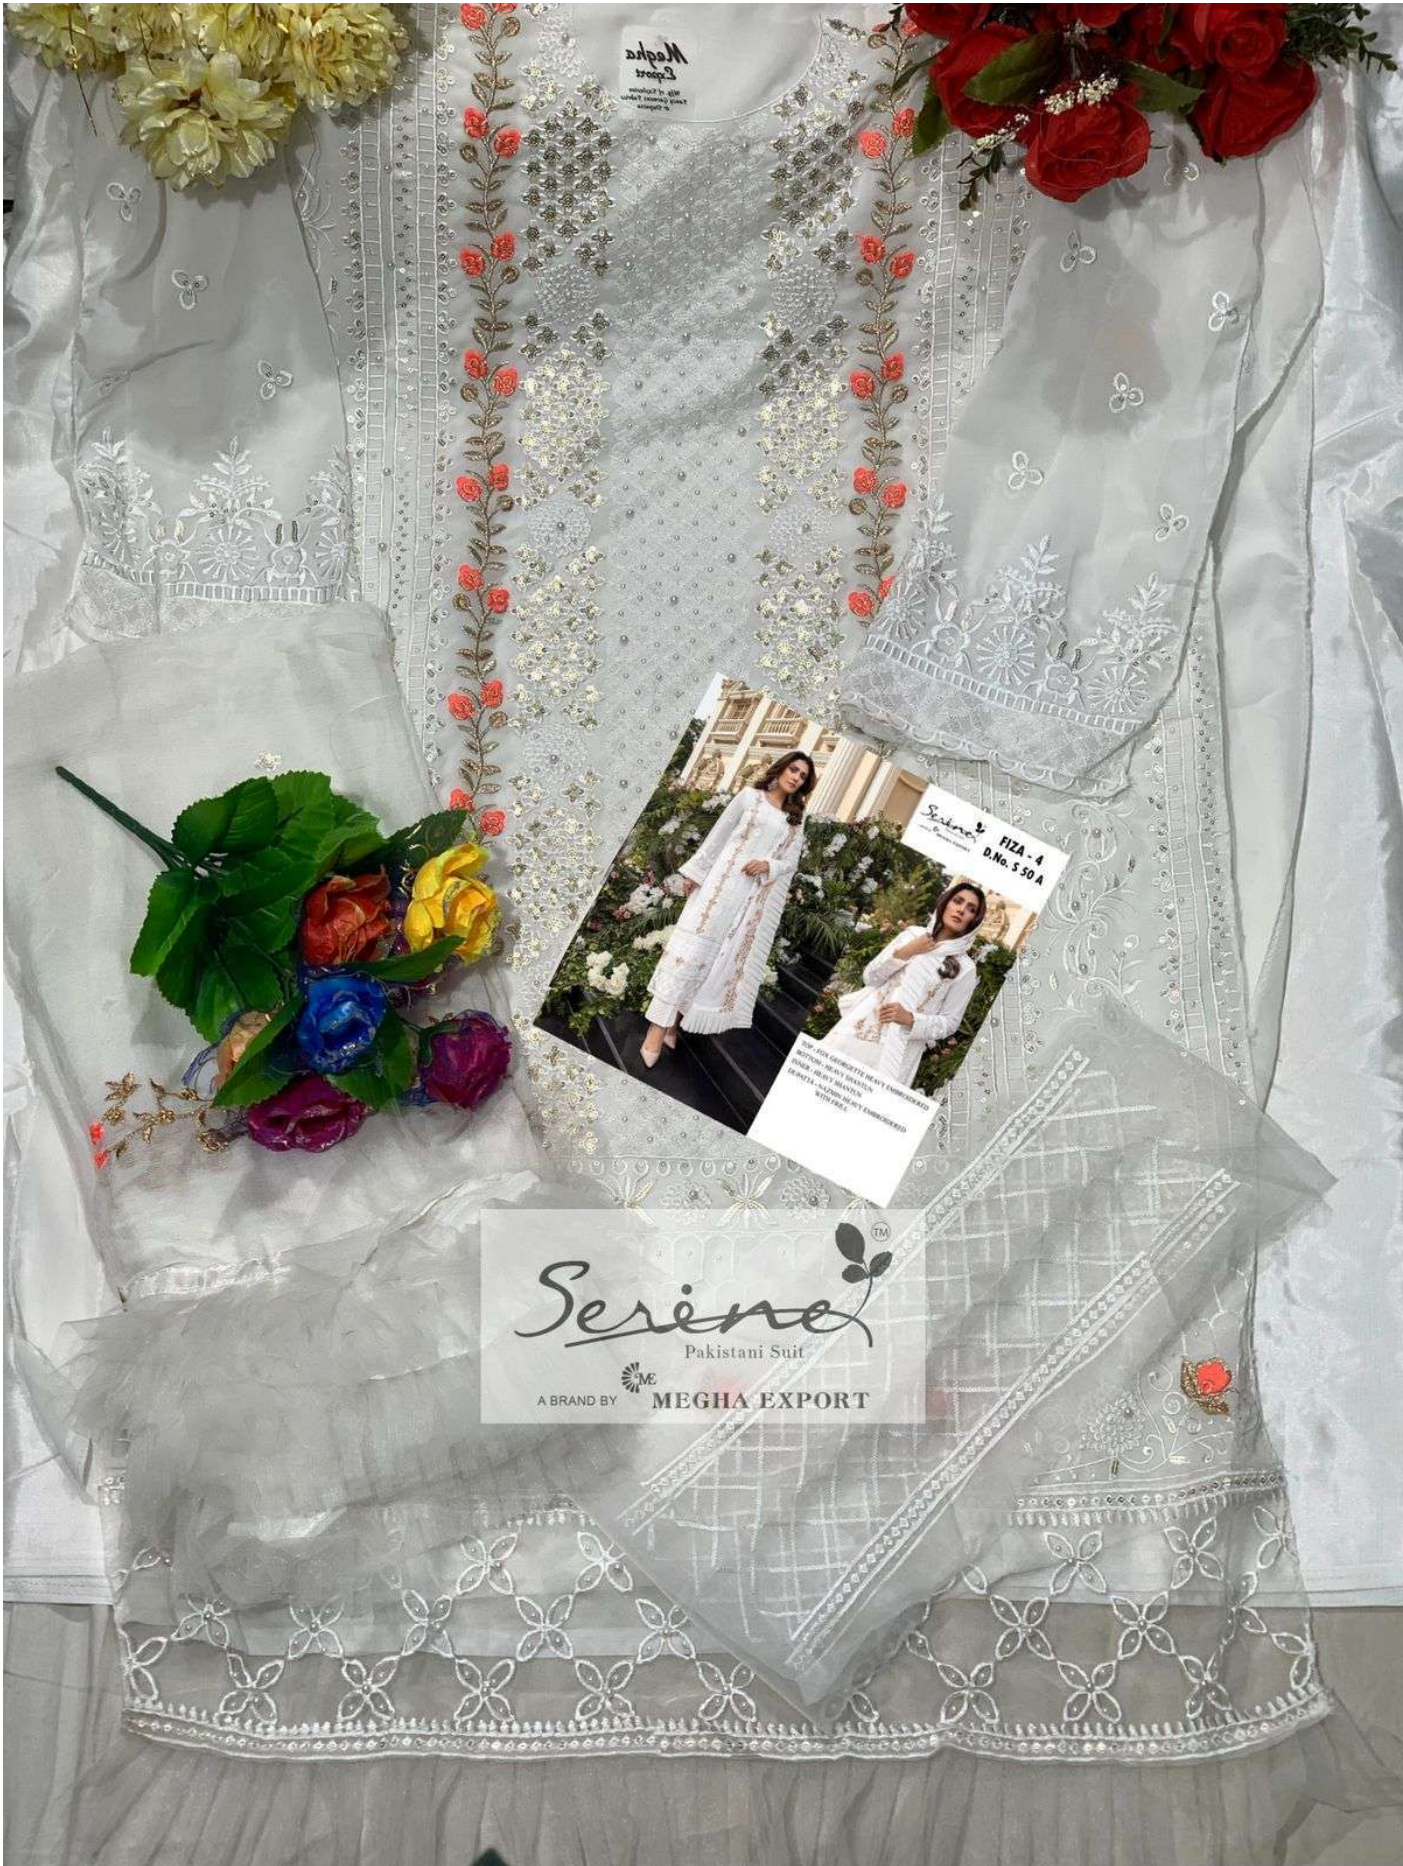

Serene
Pakistani Suit
A BRAND BY MEGHA EXPORT

FIZA - 4
D.No. S 50 B

TOP - FOX GEORGETTE HEAVY EMBROIDERED
BOTTOM - HEAVY SHANTUN
INNER - HEAVY SHANTUN
DUPATTA - NAZMIN HEAVY EMBROIDERED
WITH FRILL

Serene
Pakistani Suit
A BRAND BY MEGHA EXPORT

FIZA - 4
D.No. S 50 B

TOP - FOX GEORGETTE HEAVY EMBROIDERED
BOTTOM - HEAVY SHANTUN
INNER - HEAVY SHANTUN
DUPATTA - NAZMIN HEAVY EMBROIDERED
WITH FRILL

*Serene*TM
Pakistani Suit
A BRAND BY  MEGHA EXPORT

*Serene*TM FIZA - 4
D.No. S 50 B

TOP - FOLK CLOTHETTE HEAVY EMBROIDERED
BOTTOM - HEAVY SHIRAZI
ROBE - HEAVY WAXTON
OLIVER - LADYLIKE EMBROIDERED
KITH FREE

Serene
Pakistani Suit
A BRAND BY MEGHA EXPORT

FIZA - 4
D.No. S 50 A

TOP - FOX GEORGETTE HEAVY EMBROIDERED
BOTTOM - HEAVY SHANTUN
INNER - HEAVY SHANTUN
DUPATTA - NAZMIN HEAVY EMBROIDERED
WITH FRILL