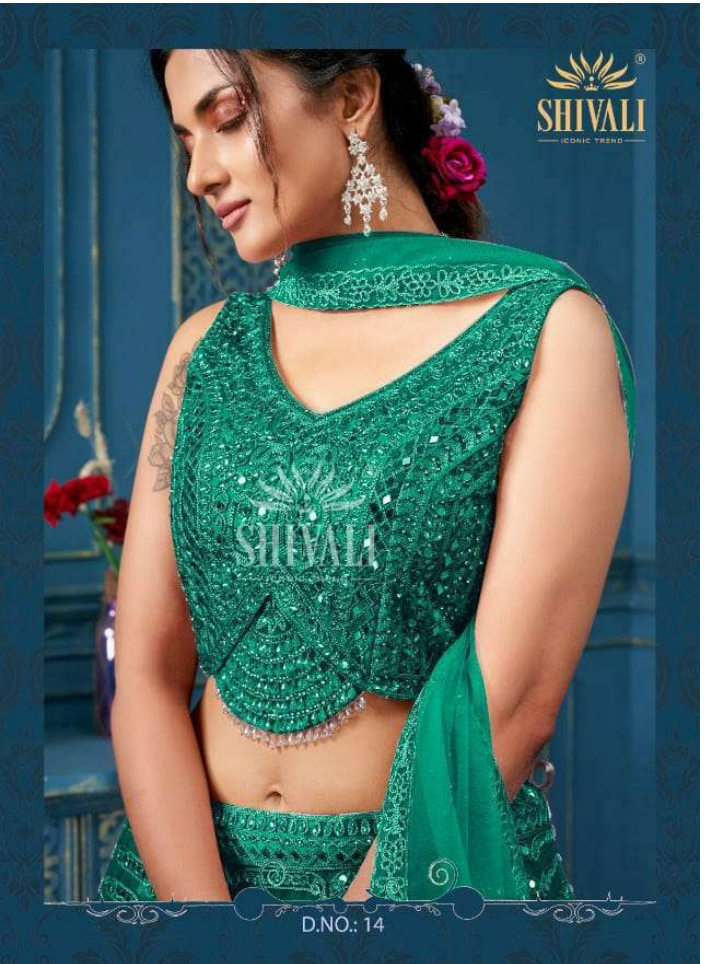

SHIVALI
— ICONIC TREND —

AV-20

L,XL,XXL

SINGLE SINGLE
PC

SHIVALI
— ICONIC TREND —

192

L, XL, XXL
3 COLORS

SHIVALI
— ICONIC TREND —

B-1007

**L,XL
COMBO**

FAB: GEORGETTE

L,XL
COMBO

FAB: GEORGETTE

SHIVALI[®]
— ICONIC TREND —

D.No.119

SHIVALI[®]

L,XL
COMBO

FAB: GEORGETTE

195

L,XL COMBO

SHIVALI
ICONIC TREND
D.no 719

**L,XL
COMBO**

FAB: GEORGETTE

L, XL
2 COLORS

SHIVALI
— ICONIC TREND —

SHIVALI
— ICONIC TREND —

M-124

L, XL
COMBO

L,XL
2 COLORS

SHIVALI
— ICONIC TREND —
D.no 709

L, XL COMBO

L,XL
2 COLORS