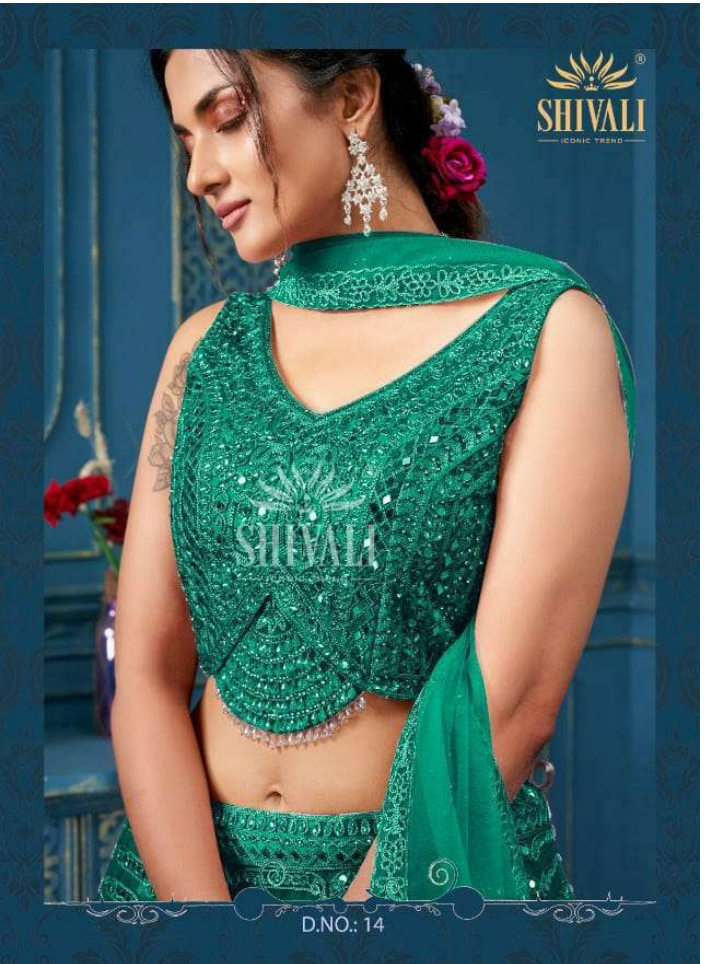

SHIVALI
— ICONIC TREND —

AV-20

L,XL,XXL

SINGLE SINGLE
PC

SHIVALI
— ICONIC TREND —

192

L, XL, XXL
3 COLORS

SHIVALI
— ICONIC TREND —

B-1007

**L,XL
COMBO**

FAB: GEORGETTE

L,XL
COMBO

FAB: GEORGETTE

SHIVALI[®]
— ICONIC TREND —

D.No.119

L,XL
COMBO

FAB: GEORGETTE

195

L,XL COMBO

SHIVALI
— ICONIC TREND —
D.no 719

**L,XL
COMBO**

FAB: GEORGETTE

L,XL
2 COLORS

SHIVALI
— ICONIC TREND —

SHIVALI
— ICONIC TREND —

M-124

**L, XL
COMBO**

L,XL
2 COLORS

SHIVALI
— ICONIC TREND —
D.no 709

L, XL COMBO

L,XL
2 COLORS

SHIVALI
— ICONIC TREND —
D.No-5030
CROPTOP