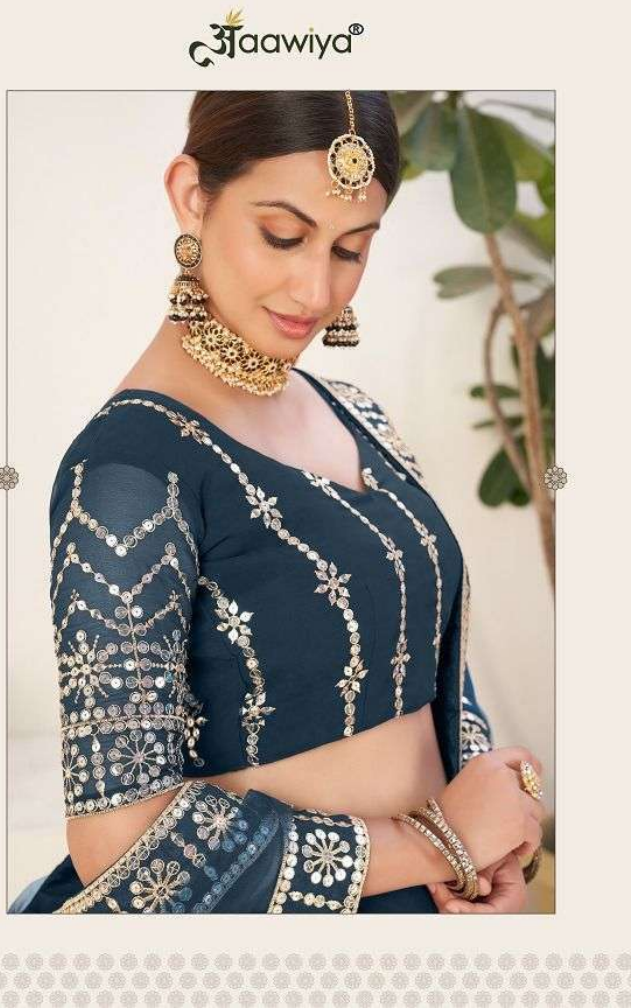

Aaawiya®

3009

आaawiya®

3010

आाawiya®

AMRITA
VOL-2

WEIGHT - 2 KG

SKU	MAIN COLOUR	LEHENGA FABRIC	BLOUSE FABRIC	DUPATTA FABRIC	DESCRIPTION	SIZE (SEMI-STICHED)	PRICE (GST 12% EXTRA)
3007	PARPAL	FOX GEORGETTE	FOX GEORGETTE	NET	PARPAL COLOUR GEORGETTE SEQUINS WORK LEHENGA CHOLI WITH SEQUINS BORDER WORK DUPATTA	UPTO 42 BUST & WAIST LEHENGA SEMI-STICHED, BLOUSE UN-STICH, DUPATTA 2.3 MTR	2745/-
3008	LOYAL BLUE	FOX GEORGETTE	FOX GEORGETTE	NET	LOYAL BLUE COLOUR GEORGETTE SEQUINS WORK LEHENGA CHOLI WITH SEQUINS BORDER WORK DUPATTA	UPTO 42 BUST & WAIST LEHENGA SEMI-STICHED, BLOUSE UN-STICH, DUPATTA 2.3 MTR	2745/-
3009	MAROON	FOX GEORGETTE	FOX GEORGETTE	NET	MAROON COLOUR GEORGETTE SEQUINS WORK LEHENGA CHOLI WITH SEQUINS BORDER WORK DUPATTA	UPTO 42 BUST & WAIST LEHENGA SEMI-STICHED, BLOUSE UN-STICH, DUPATTA 2.3 MTR	2745/-
3010	BLACK	FOX GEORGETTE	FOX GEORGETTE	NET	BLACK COLOUR GEORGETTE SEQUINS WORK LEHENGA CHOLI WITH SEQUINS BORDER WORK DUPATTA	UPTO 42 BUST & WAIST LEHENGA SEMI-STICHED, BLOUSE UN-STICH, DUPATTA 2.3 MTR	2745/-