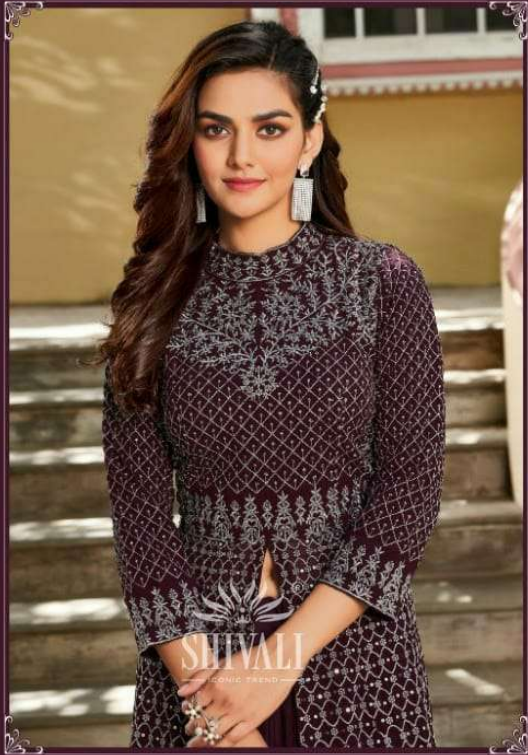

SHIVALI
— ICONIC TREND —

JA-330