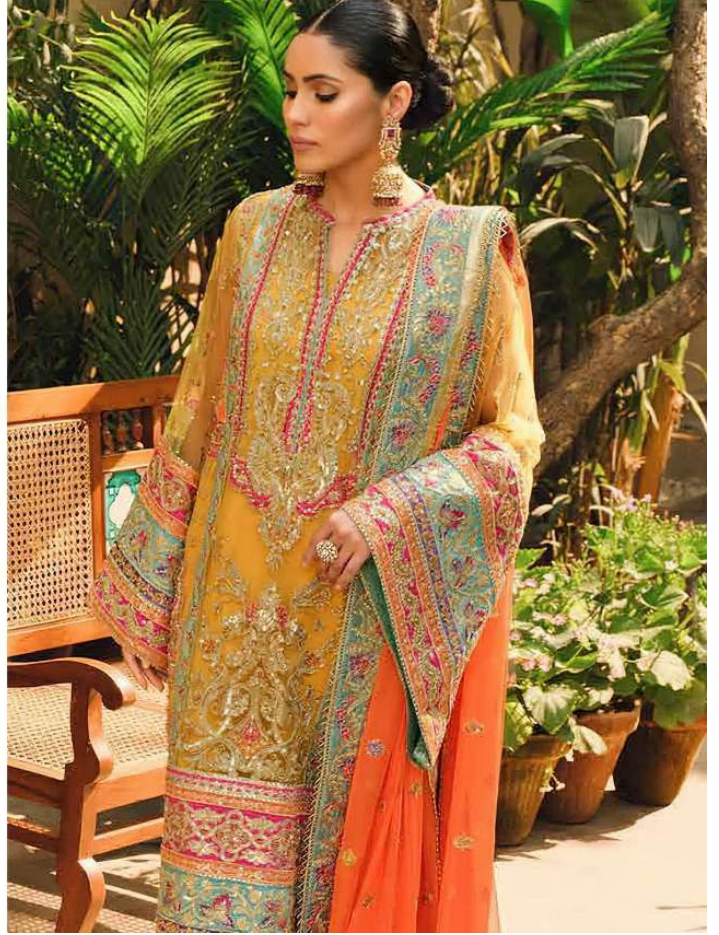

FOX GEORGETTE WITH
STYLISH WORK N MOTI WORK

BOTTOM-INNER

HEAVY SANTOON WITH
PATCH WORK

DUPATTA

NET SIFFON WORK
WITH BODER LESS

NOOR®

MARYUM N MARIA
VOL-2

22203