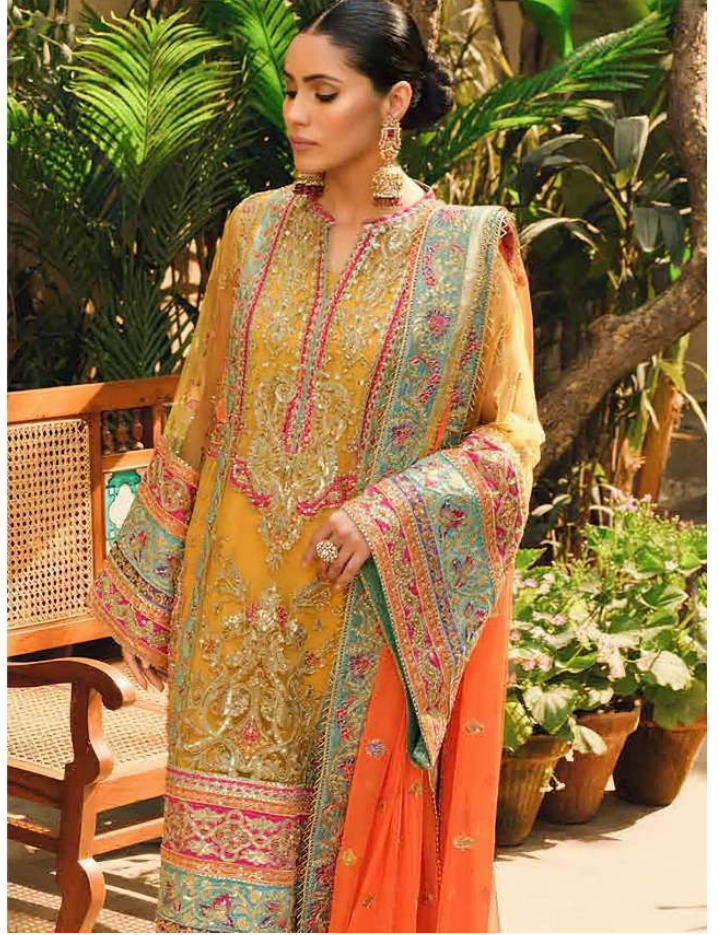

FOX GEORGETTE WITH  
STYLISH WORK N MOTI WORK

**BOTTOM-INNER**

HEAVY SANTOON WITH  
PATCH WORK

**DUPATTA**

NET SIFFON WORK  
WITH BODER LESS

NOOR®

MARYUM N MARIA  
VOL-2

22203

**TOP**

FOX GEORGETTE WITH  
STYLISH WORK N MOTI WORK

**BOTTOM-INNER**

HEAVY SANTOON WITH  
PATCH WORK

**DUPATTA**

NET SIFFON WORK  
WITH BODER LESS

NOOR®

MARYUM N MARIA  
VOL-2

22204

**TOP**

FOX GEORGETTE WITH  
STYLISH WORK N MOTI WORK

**BOTTOM-INNER**

HEAVY SANTOON WITH  
PATCH WORK

**DUPATTA**

NET SIFFON WORK  
WITH BODER LESS