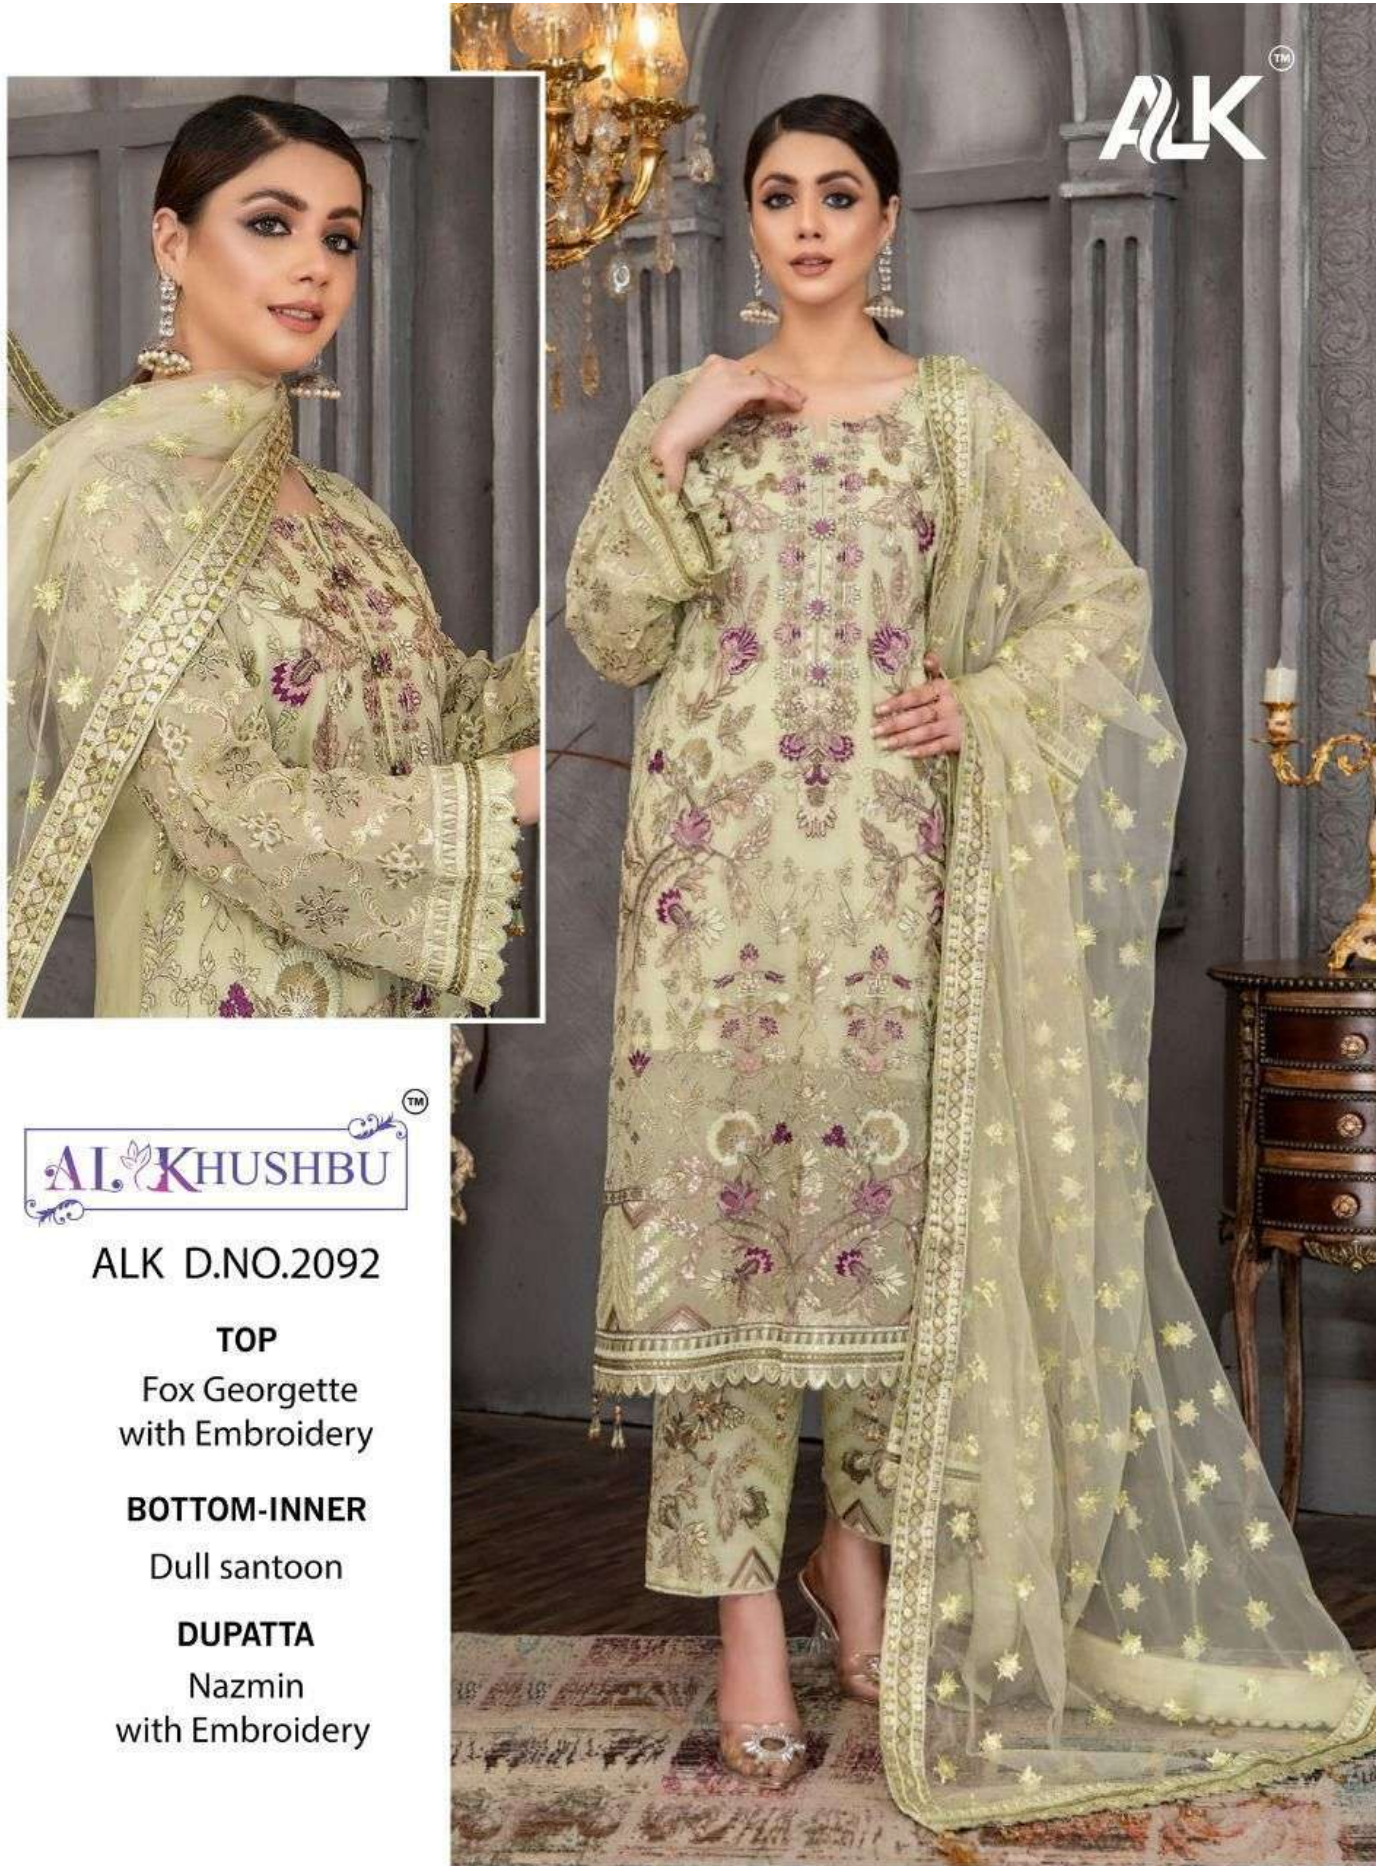

ALK^{TM}

AL KHUSHBU^{TM}

ALK D.NO.2092

TOP

Fox Georgette
with Embroidery

BOTTOM-INNER

Dull santoon

DUPATTA

Nazmin
with Embroidery