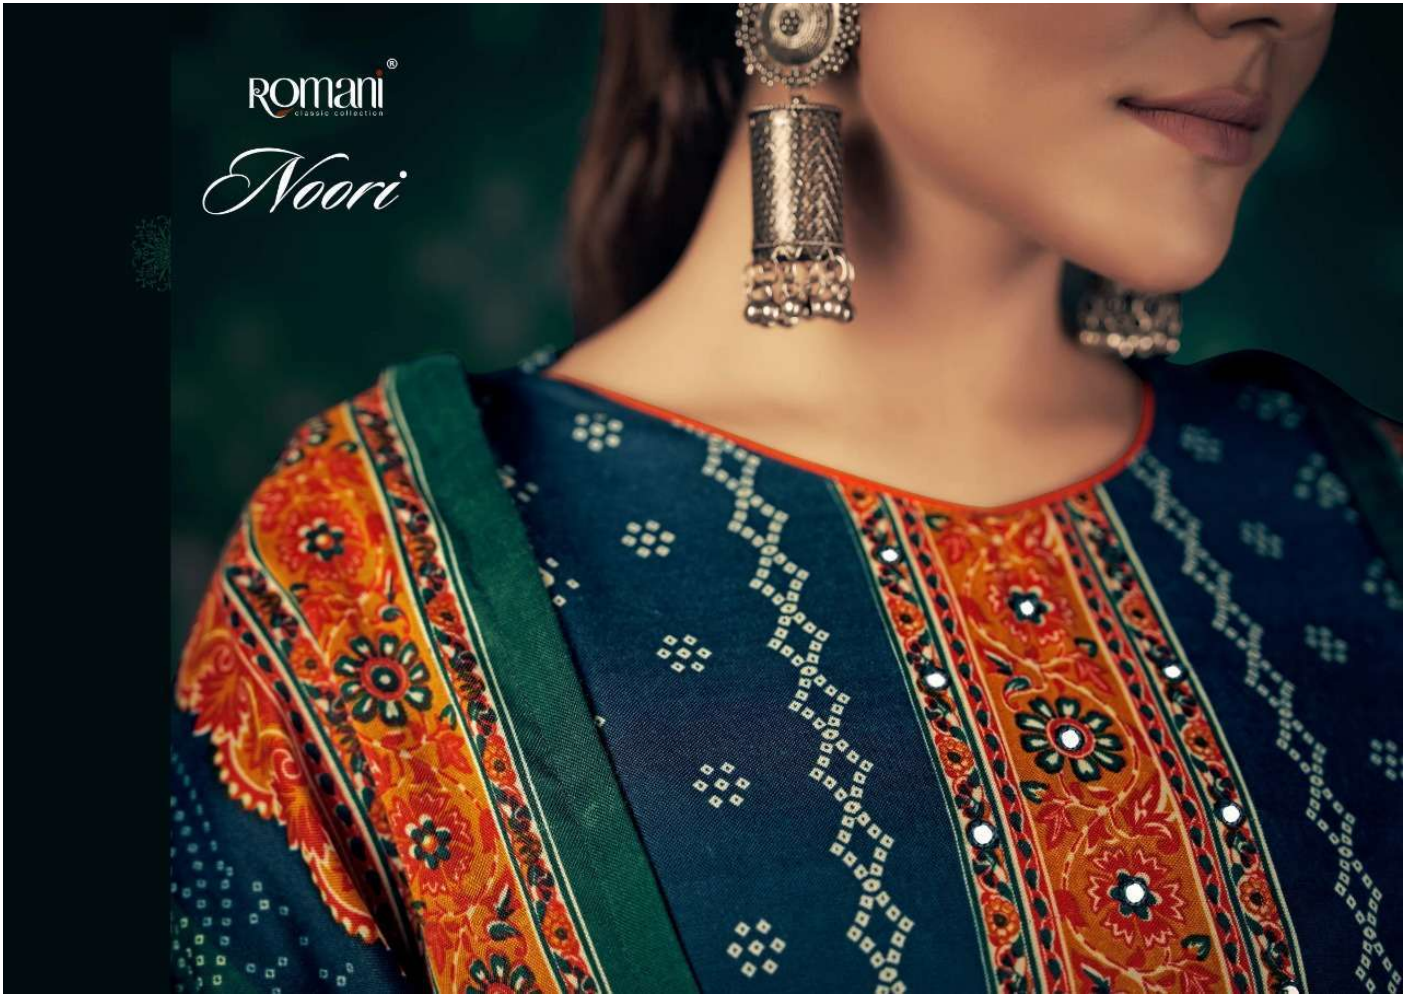

ROMANI®
CLASSIC COLLECTION

Noori