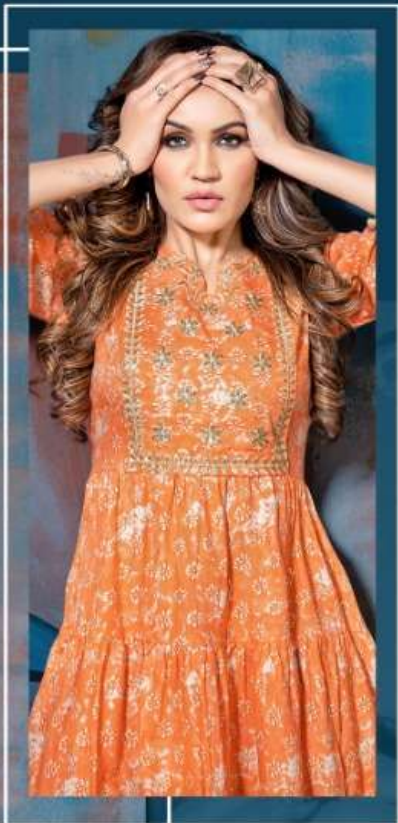

H.

Signature line by HIRWA

Shefali
102

DESIGN
COLLECTION OF
THE SEASON
ELLE
GLAM+