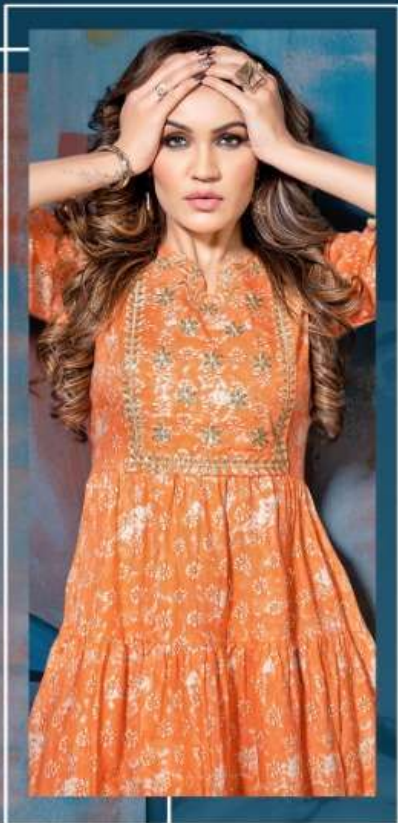

# Shefali

Signature line by: HIRWA

H.

Signature line by HIRWA

Shefali  
102

DESIGN  
COLLECTION OF  
THE SEASON  
ELLE  
GLAM+

PARÉ  
**H.**  
Signature line by HIRWA

DESIGN  
COLLECTION OF  
THE SEASON