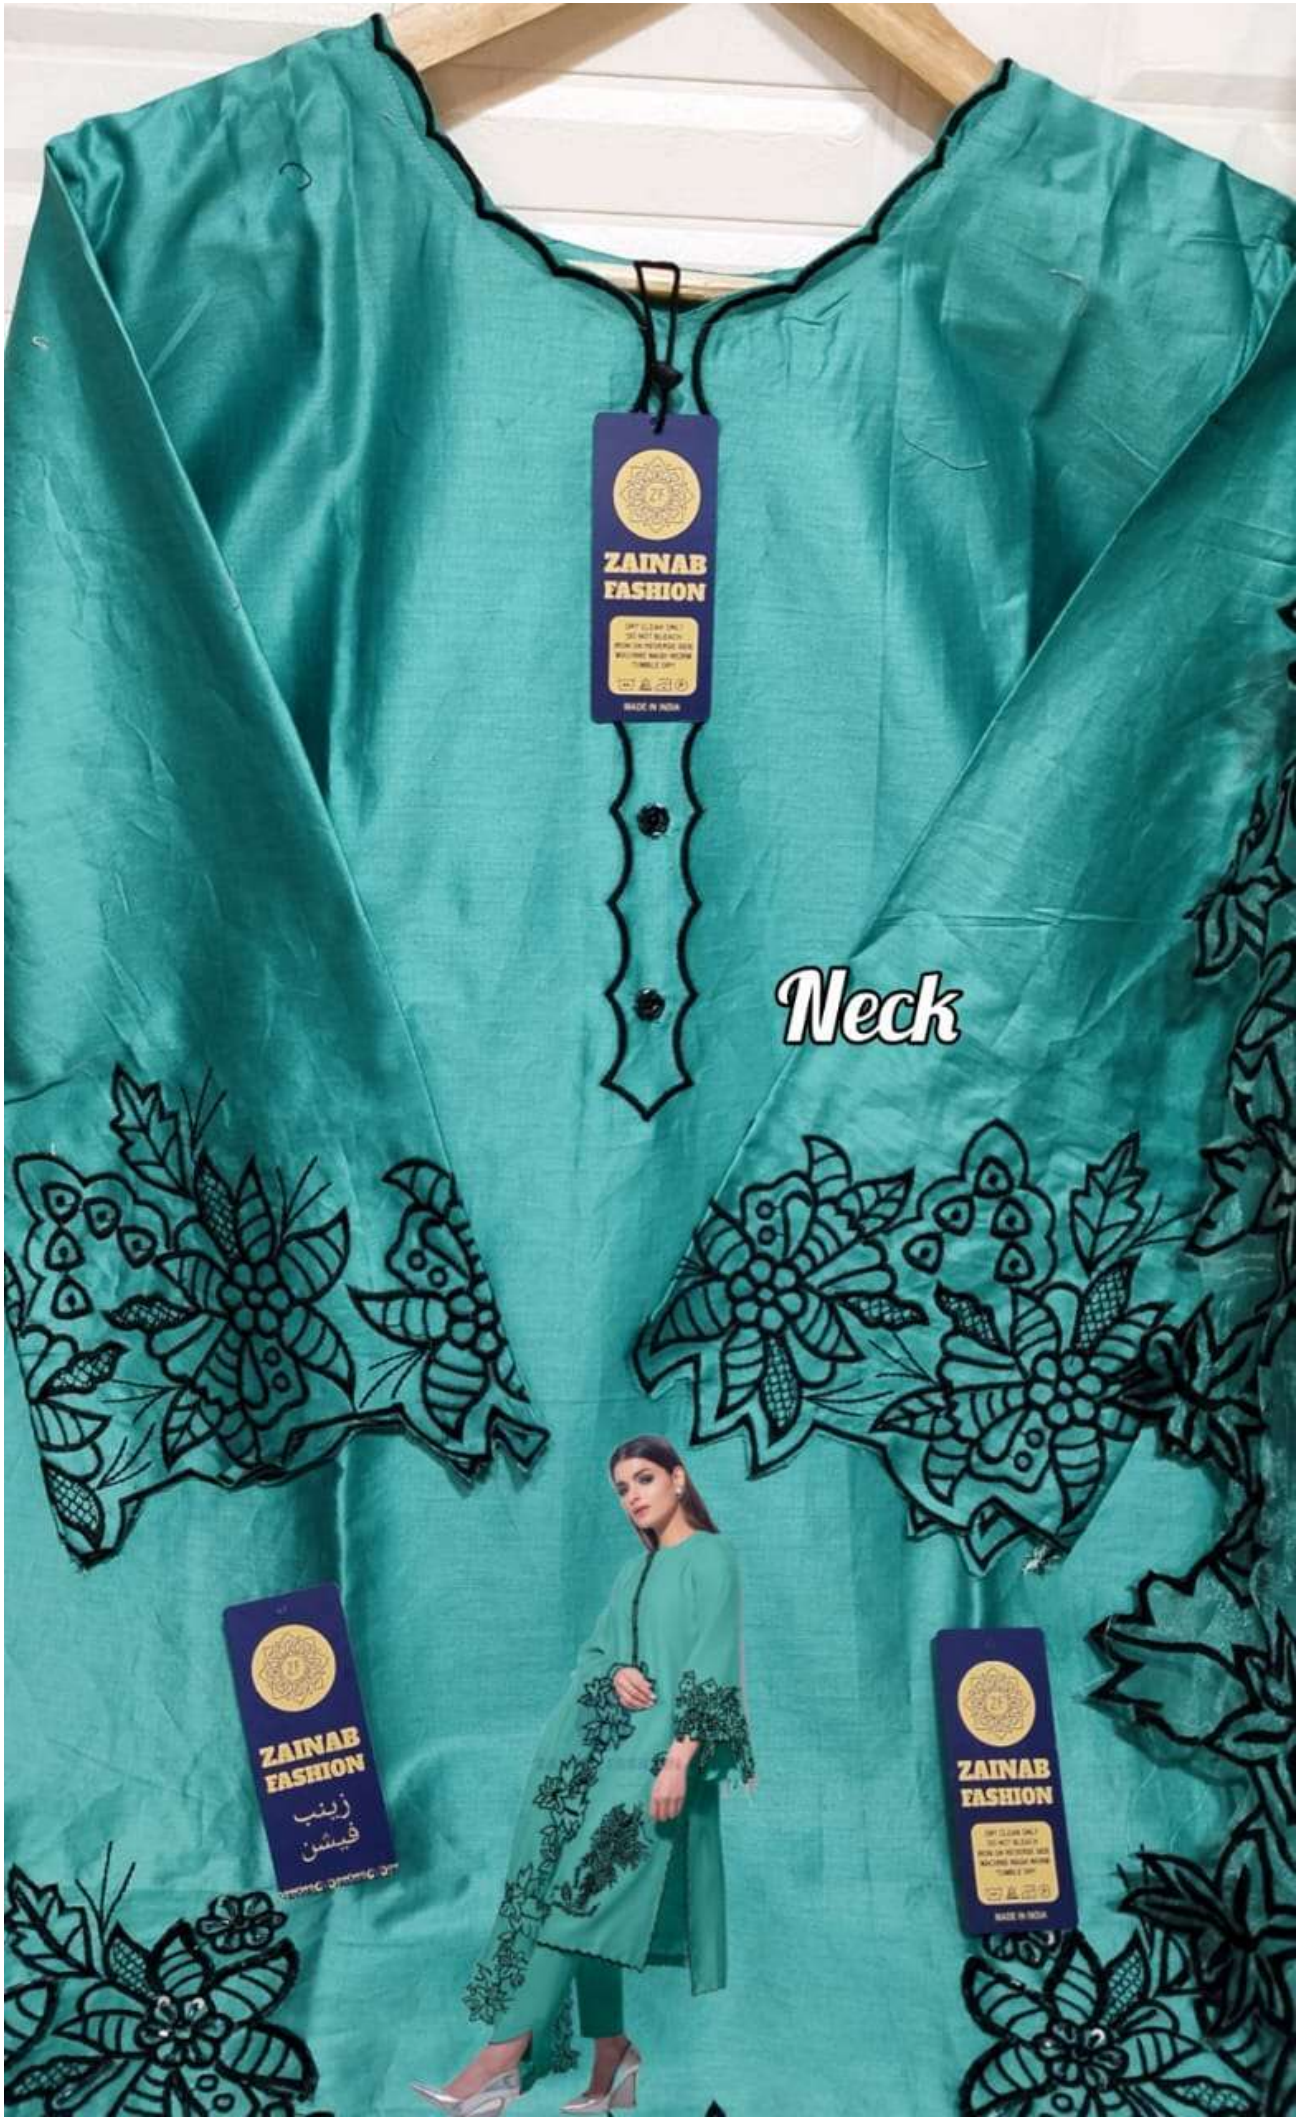

ZAINAB FASHION
DO NOT BLEACH
DO NOT IRON
DO NOT TUMBLE DRY
DO NOT DRY CLEAN
MADE IN INDIA

Neck

ZAINAB FASHION
زینب فیشن
www.zainabfashion.com

ZAINAB FASHION
DO NOT BLEACH
DO NOT IRON
DO NOT TUMBLE DRY
DO NOT DRY CLEAN
MADE IN INDIA