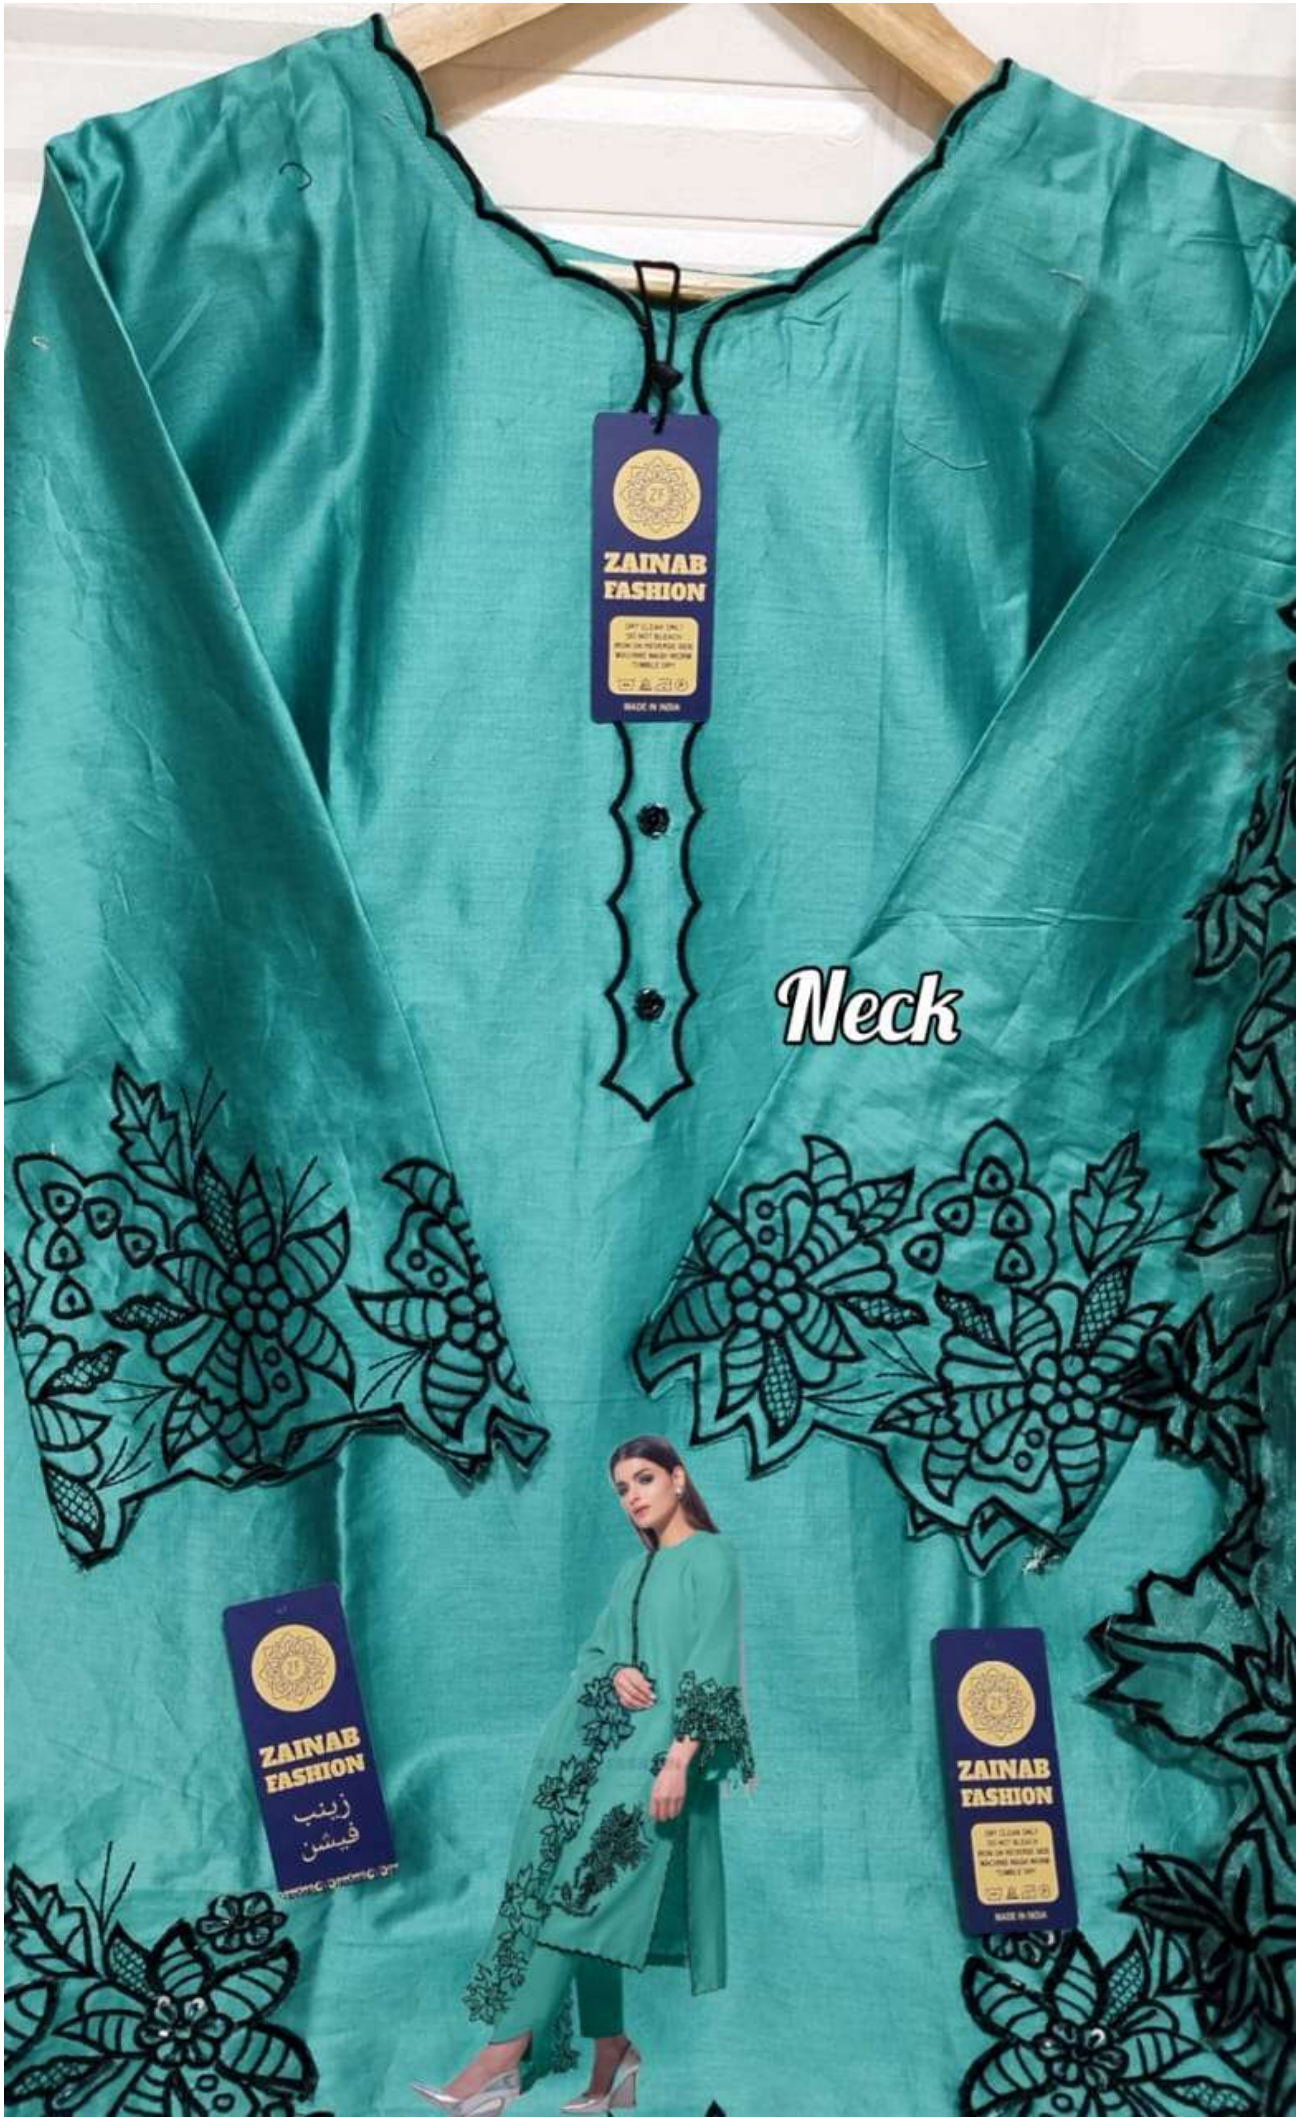

ZAINAB FASHION
DO NOT BLEACH
DO NOT IRON
DO NOT DRY CLEAN
DO NOT TUMBLE DRY
MADE IN INDIA

Neck

ZAINAB FASHION
زینب فیشن
www.zainabfashion.com

ZAINAB FASHION
DO NOT BLEACH
DO NOT IRON
DO NOT DRY CLEAN
DO NOT TUMBLE DRY
MADE IN INDIA