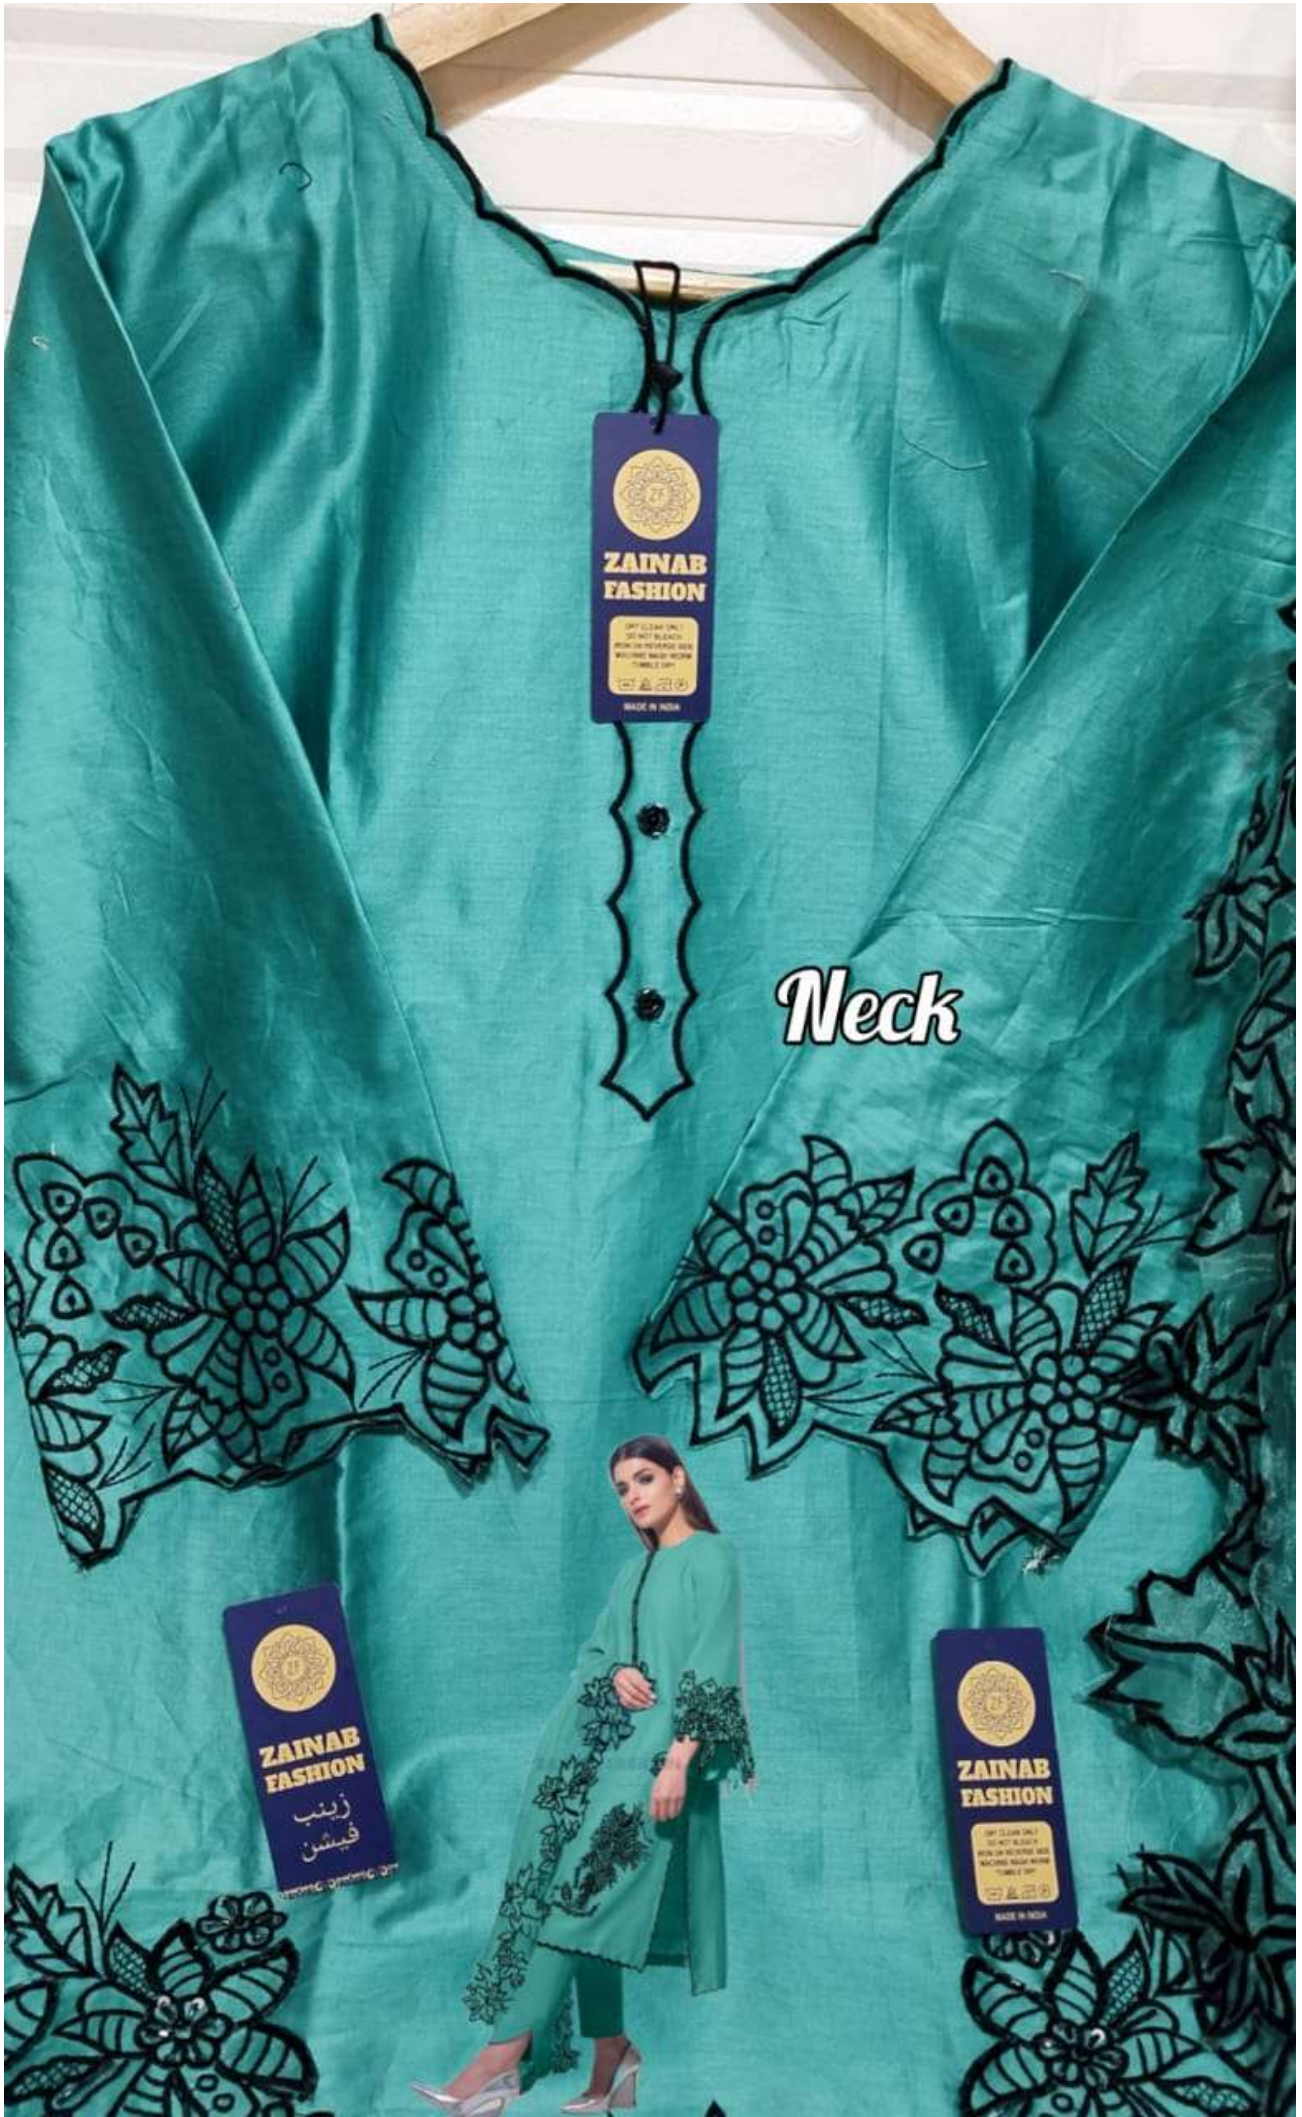

ZAINAB FASHION

زينب فيشن

ZF -1219-B

Hand work

ZAINAB FASHION

زينب فيشن

ZAINAB FASHION
زينب
فيشن

Neck

ZAINAB FASHION
زينب
فيشن

ZAINAB FASHION
زینب فیشن

ZAINAB FASHION
زینب فیشن

Handwork

ZAINAB FASHION
DRY CLEAN ONLY
DO NOT BLEACH
WASH ON REVERSE SIDE
TUMBLE DRY
MADE IN INDIA

Neck

ZAINAB FASHION
زینب فیشن

ZAINAB FASHION
زینب فیشن

**ZAINAB
FASHION**
WASH IN COLD WATER
DO NOT BLEACH
IRON ON THE REVERSE SIDE
DO NOT DRY CLEAN
MADE IN INDIA

Neck

**ZAINAB
FASHION**
زینب
فیشن
www.zainabfashion.com

**ZAINAB
FASHION**
WASH IN COLD WATER
DO NOT BLEACH
IRON ON THE REVERSE SIDE
DO NOT DRY CLEAN
MADE IN INDIA