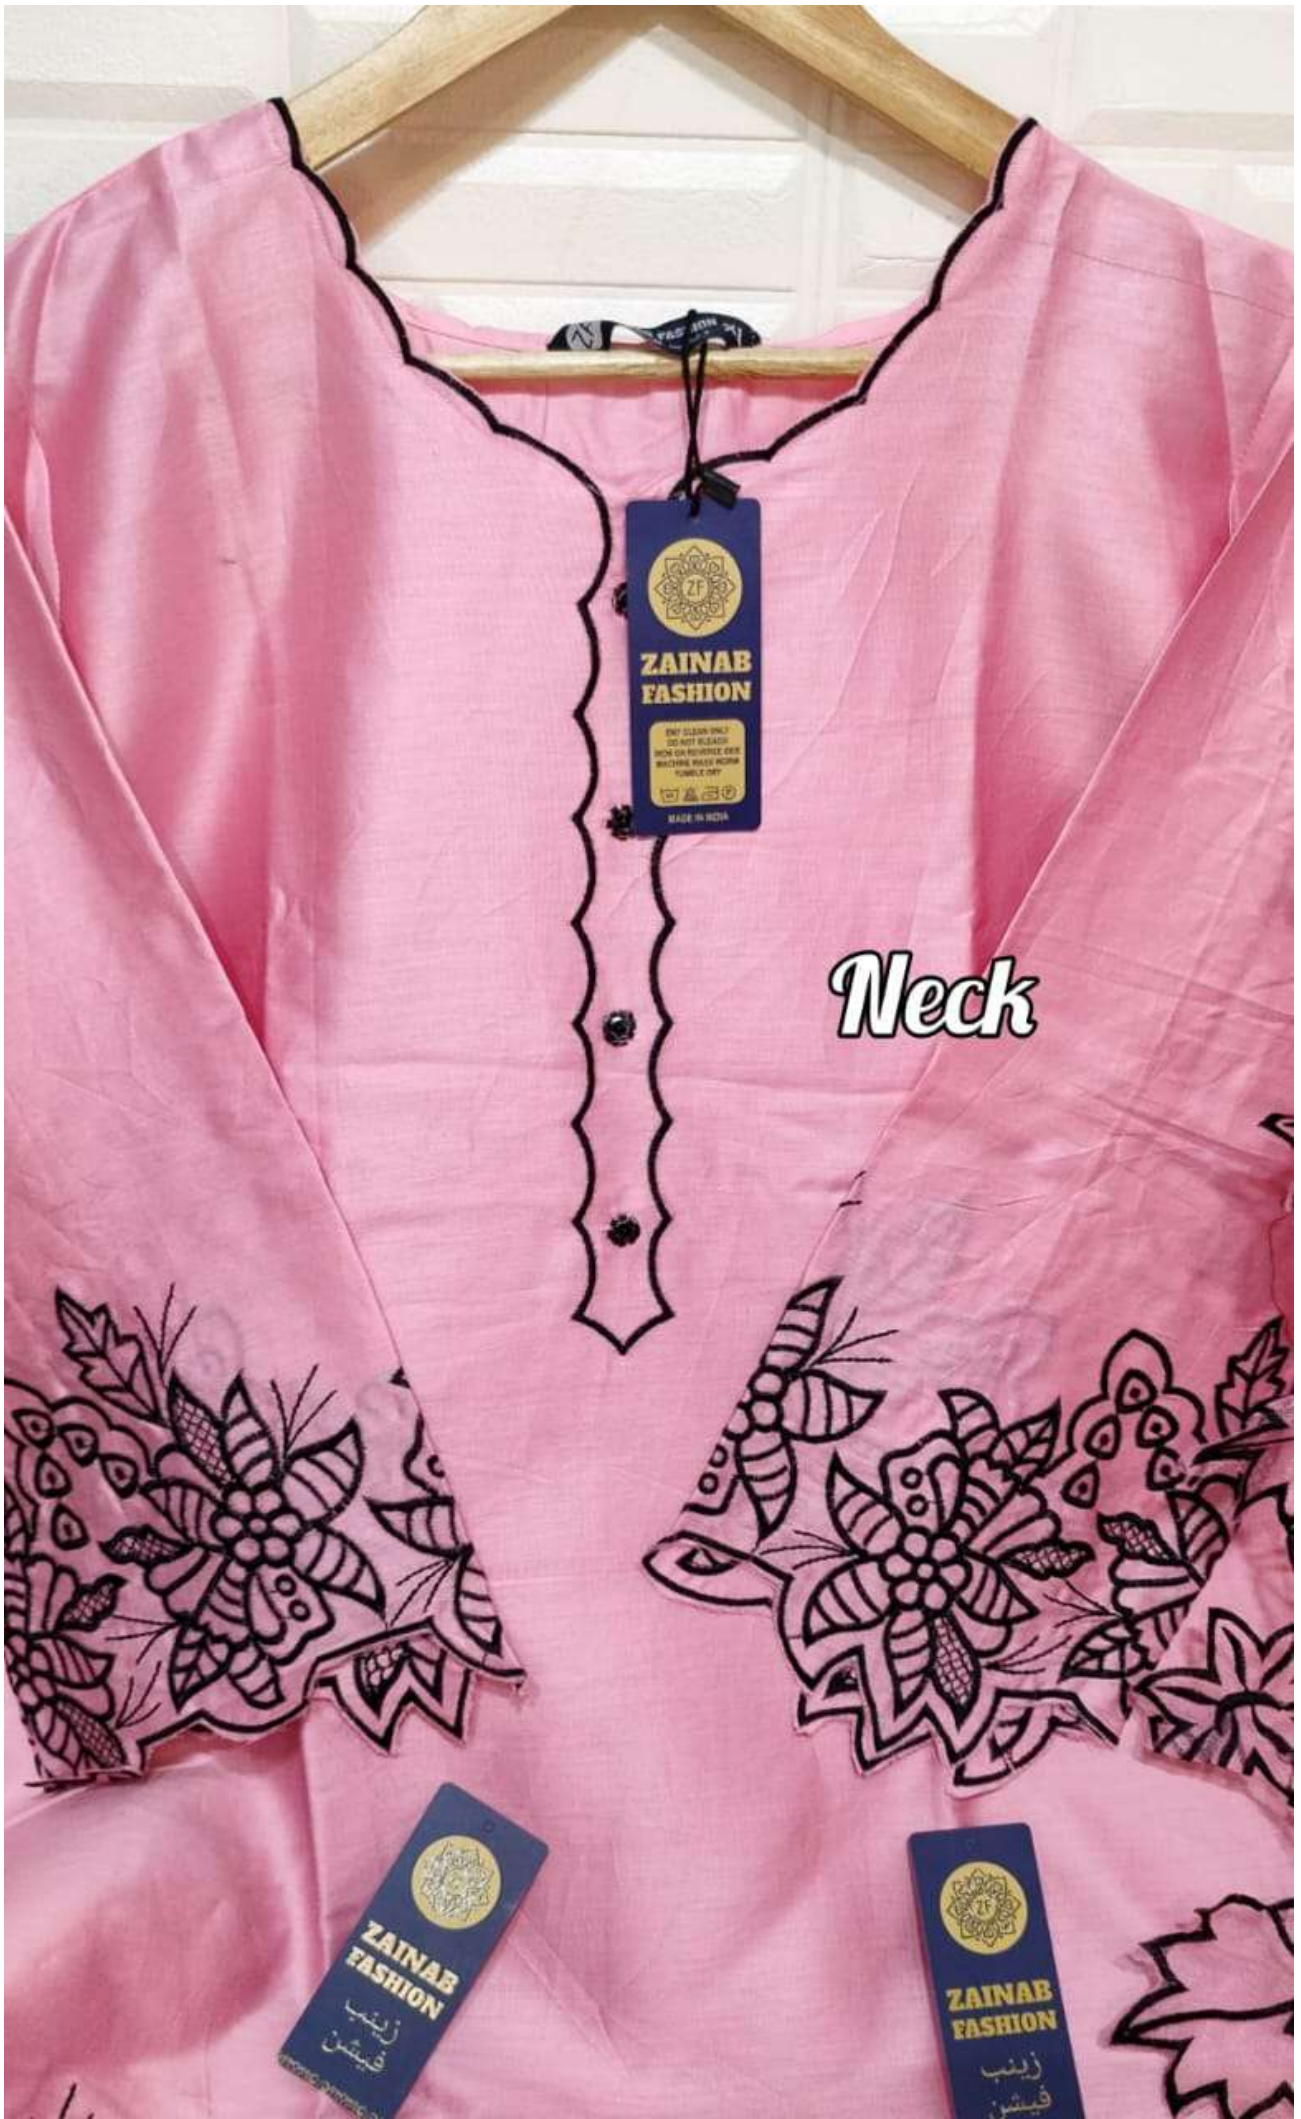

ZAINAB FASHION

زينب فيشن

ZF -1219-B

Hand work

ZAINAB FASHION

زينب فيشن

ZAINAB FASHION
زينب
فيشن

Neck

ZAINAB FASHION
زينب
فيشن

ZAINAB FASHION
زینب فیشن

ZAINAB FASHION
زینب فیشن

Handwork

ZAINAB FASHION
DRY CLEAN ONLY
DO NOT BLEACH
WASH ON REVERSE SIDE
TUMBLE DRY
MADE IN INDIA

Neck

ZAINAB FASHION
زینب فیشن

ZAINAB FASHION
زینب فیشن

**ZAINAB
FASHION**
WASH IN COLD WATER
DO NOT BLEACH
IRON ON THE REVERSE SIDE
DO NOT DRY CLEAN
MADE IN INDIA

Neck

**ZAINAB
FASHION**
زینب
فیشن
www.zainabfashion.com

**ZAINAB
FASHION**
WASH IN COLD WATER
DO NOT BLEACH
IRON ON THE REVERSE SIDE
DO NOT DRY CLEAN
MADE IN INDIA