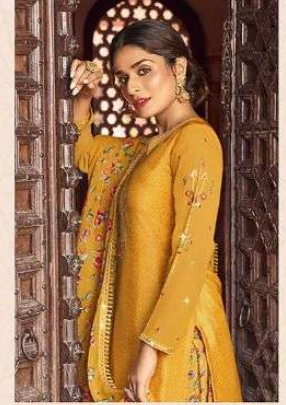

श्री
TREND

MESMERIZE THE LOOK WITH
YOUR BEST JEWEL SMILE!

MESMERIZE THE LOOK WITH
YOUR BEST JEWEL (SMILE!)

11001

PHENOMENAL WHILE
DRESSING UP OWN SELF!

11002

MESMERIZE THE LOOK WITH
YOUR BEST JEWEL SMILE!

GLAMOUR IS THE EXPRESSION OF
CONFIDENCE LET YOUR
ATTITUDE SPEAK!

11003

A SENSATIONAL FASHIONISTA!

11004

A PLETHORA OF
TIMELESS MASTERPIECE!

11005

EVERYTHING NEED CLASSY AND CLASSY!

11006

CHERRY SILK

VOL.01

11001

11002

11003

11004

11005

11006

CHEERRY SILK
VOL.01