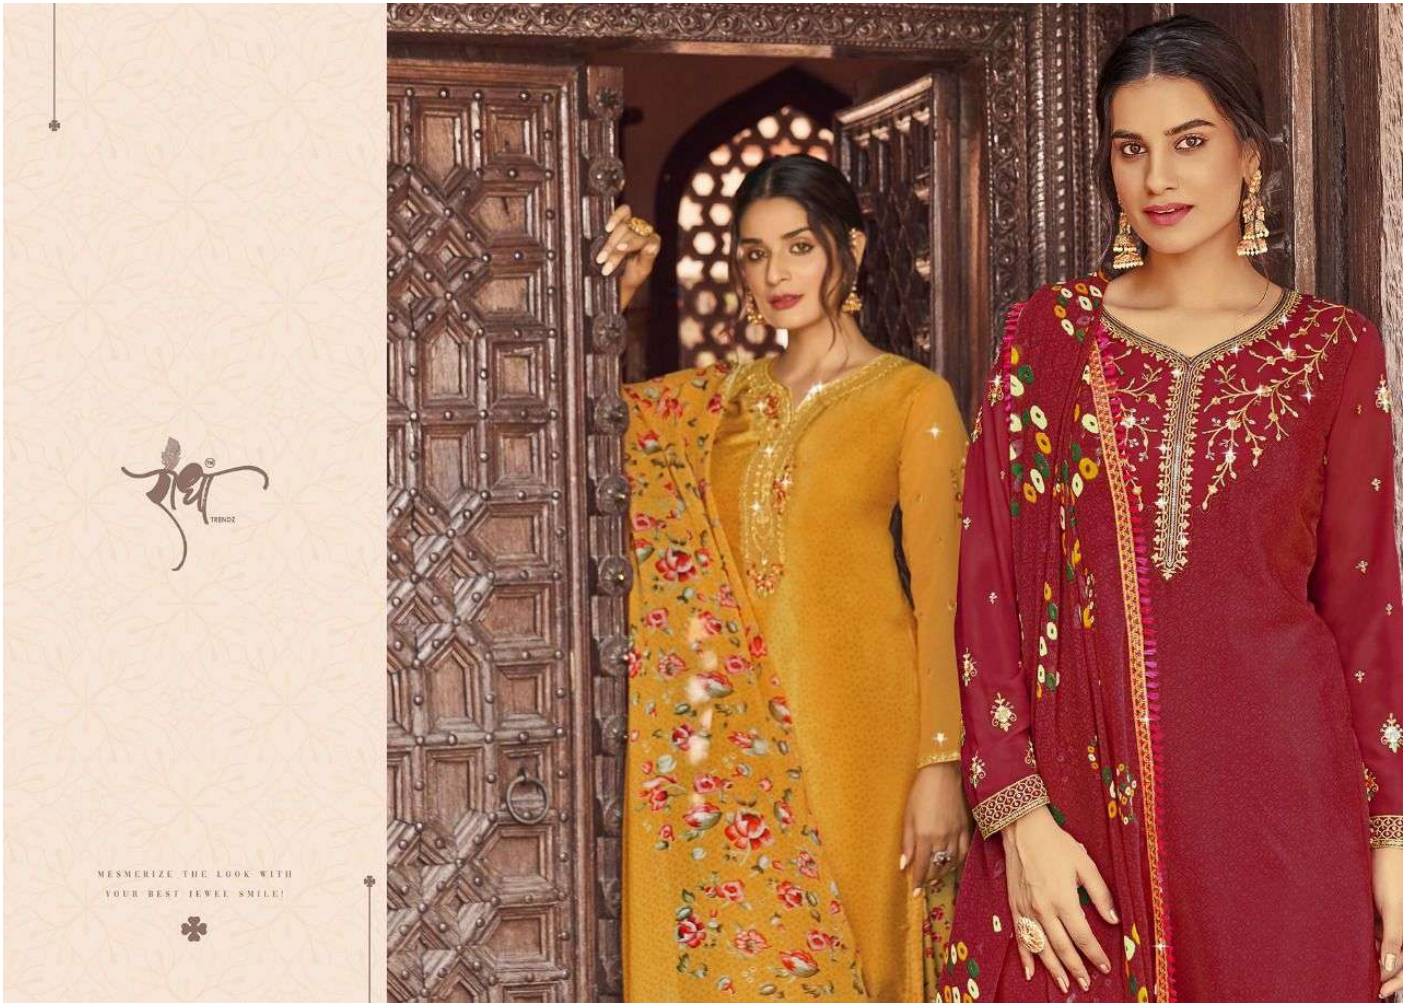

श्री
TREND

MESMERIZE THE LOOK WITH
YOUR BEST JEWEL SMILE!

MESMERIZE THE LOOK WITH
YOUR BEST JEWEL (SMILE!)

11001

PHENOMENAL WHILE
DRESSING UP OWN SELF!

11002

MESMERIZE THE LOOK WITH
YOUR BEST JEWEL SMILE!

GLAMOUR IS THE EXPRESSION OF
CONFIDENCE LET YOUR
ATTITUDE SPEAK!

11003

A SENSATIONAL FASHIONISTA!

11004

A PLETHORA OF
TIMELESS MASTERPIECE!

11005

EVERYTHING NEED CLASSY AND CLASSY!

11006

CHERRY SILK

VOL.01

11001

11002

11003

11004

11005

11006

CHEERRY SILK
VOL.01

D.NO.	PRICE	DESCRIPTION
11001	995	: TOP :
11002	995	FRENCH CRAPE WITH EMBROIDERY WORK
11003	995	: BOTTOM :
11004	995	ALL OVER PRINTED FRENCH CRAPE (3 MTR)
11005	995	: DUPATTA :
11006	995	GEORGETTE PRINT DUPATTA WITH LACE WORK