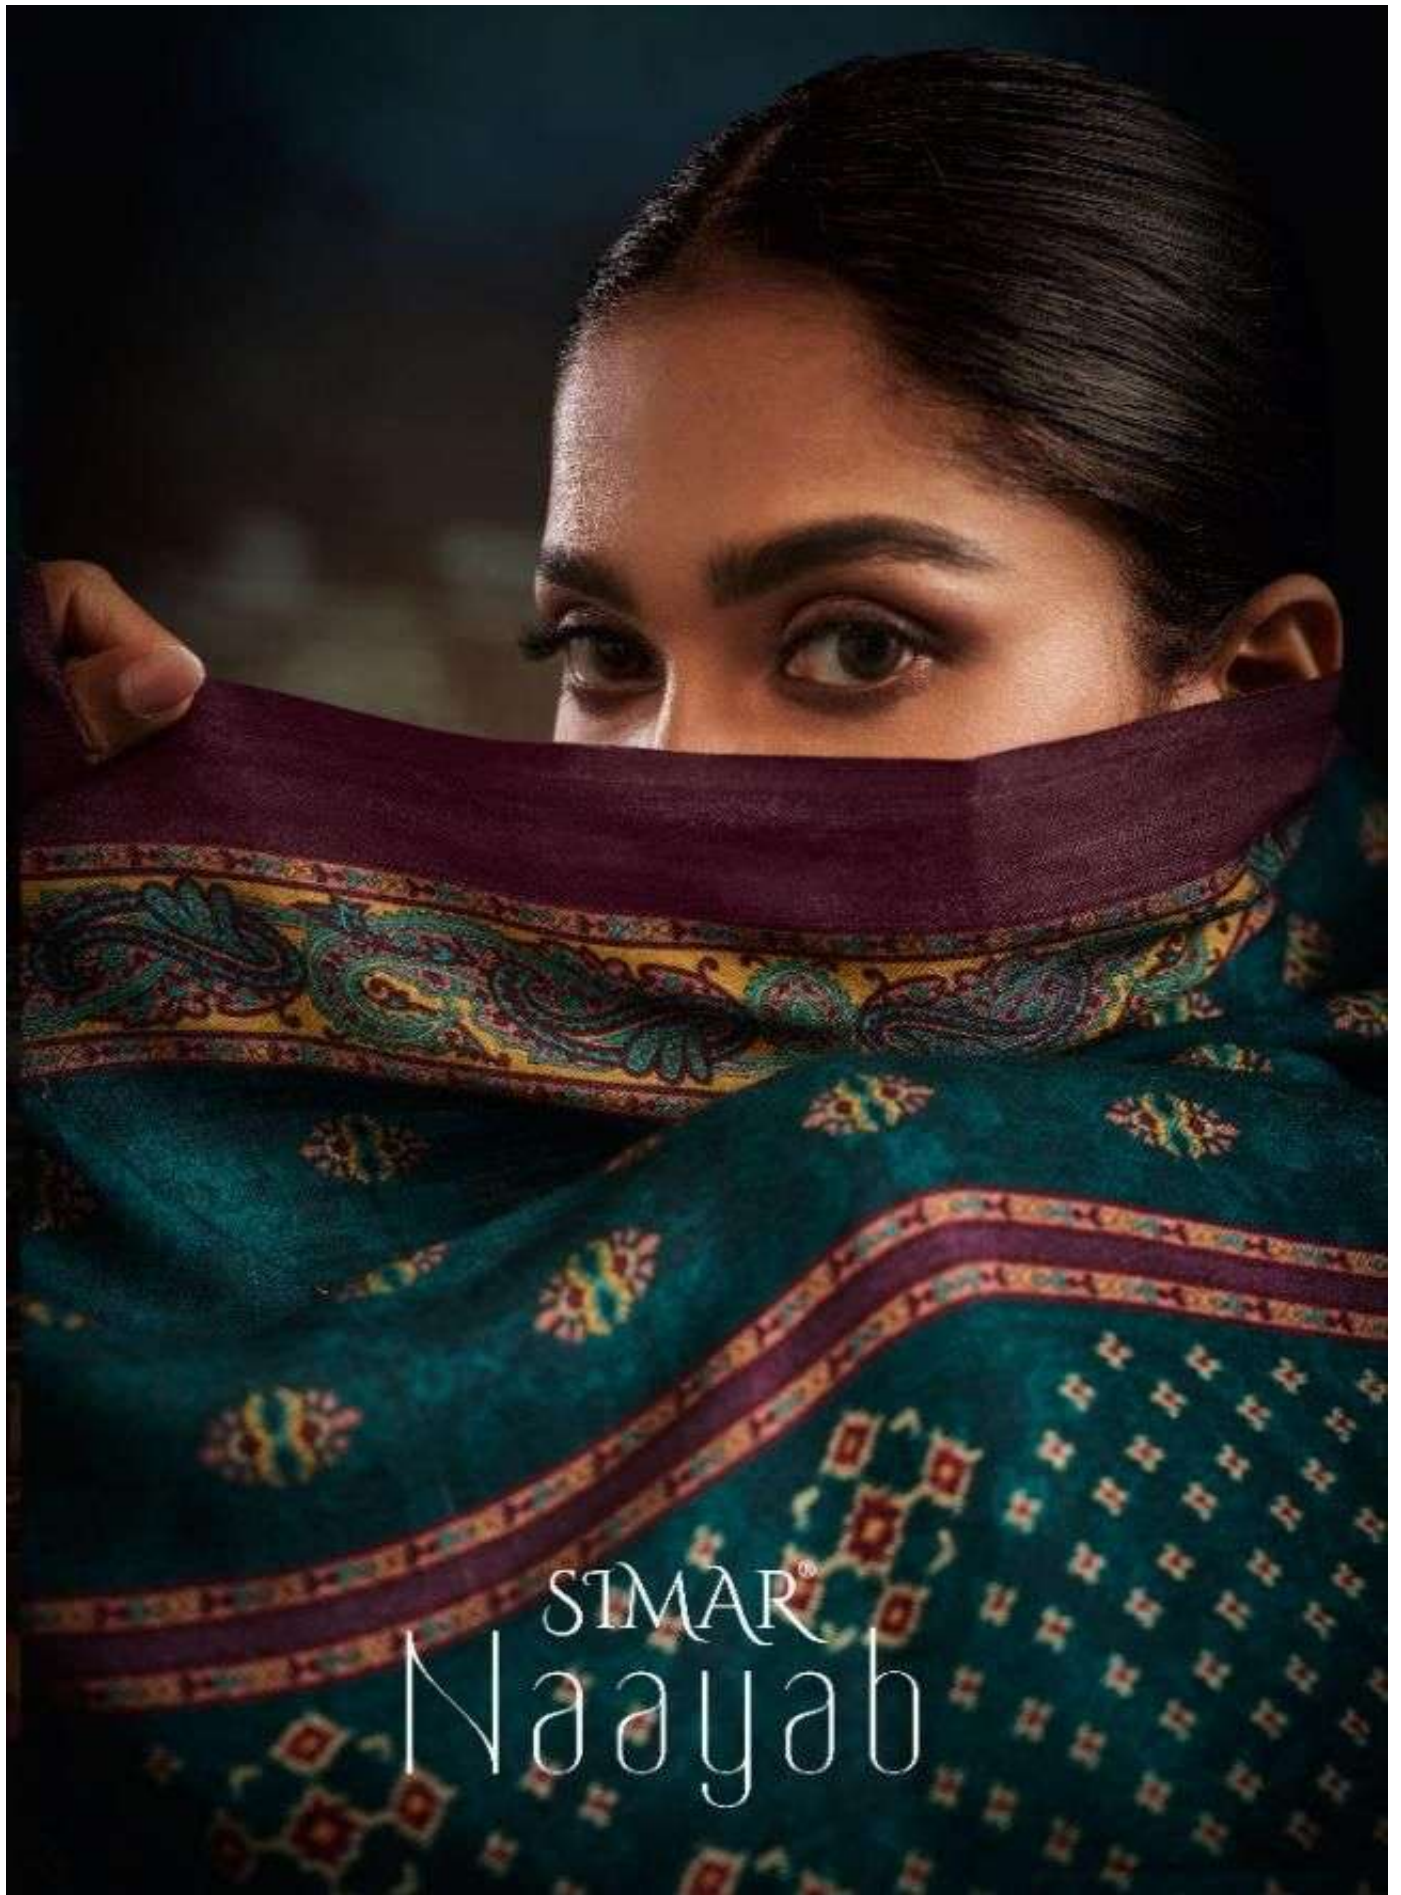

274

275

272

273

SIMAR<sup>®</sup>  
Naayab

: TOP :  
PURE VISCOSE PASHMINA  
JAQUARD DYED

: BOTTOM :  
PURE VISCOSE PASHMINA  
SOLID DYED

: DUPATTA :  
PURE VISCOSE PASHMINA  
DIGITAL PRINT