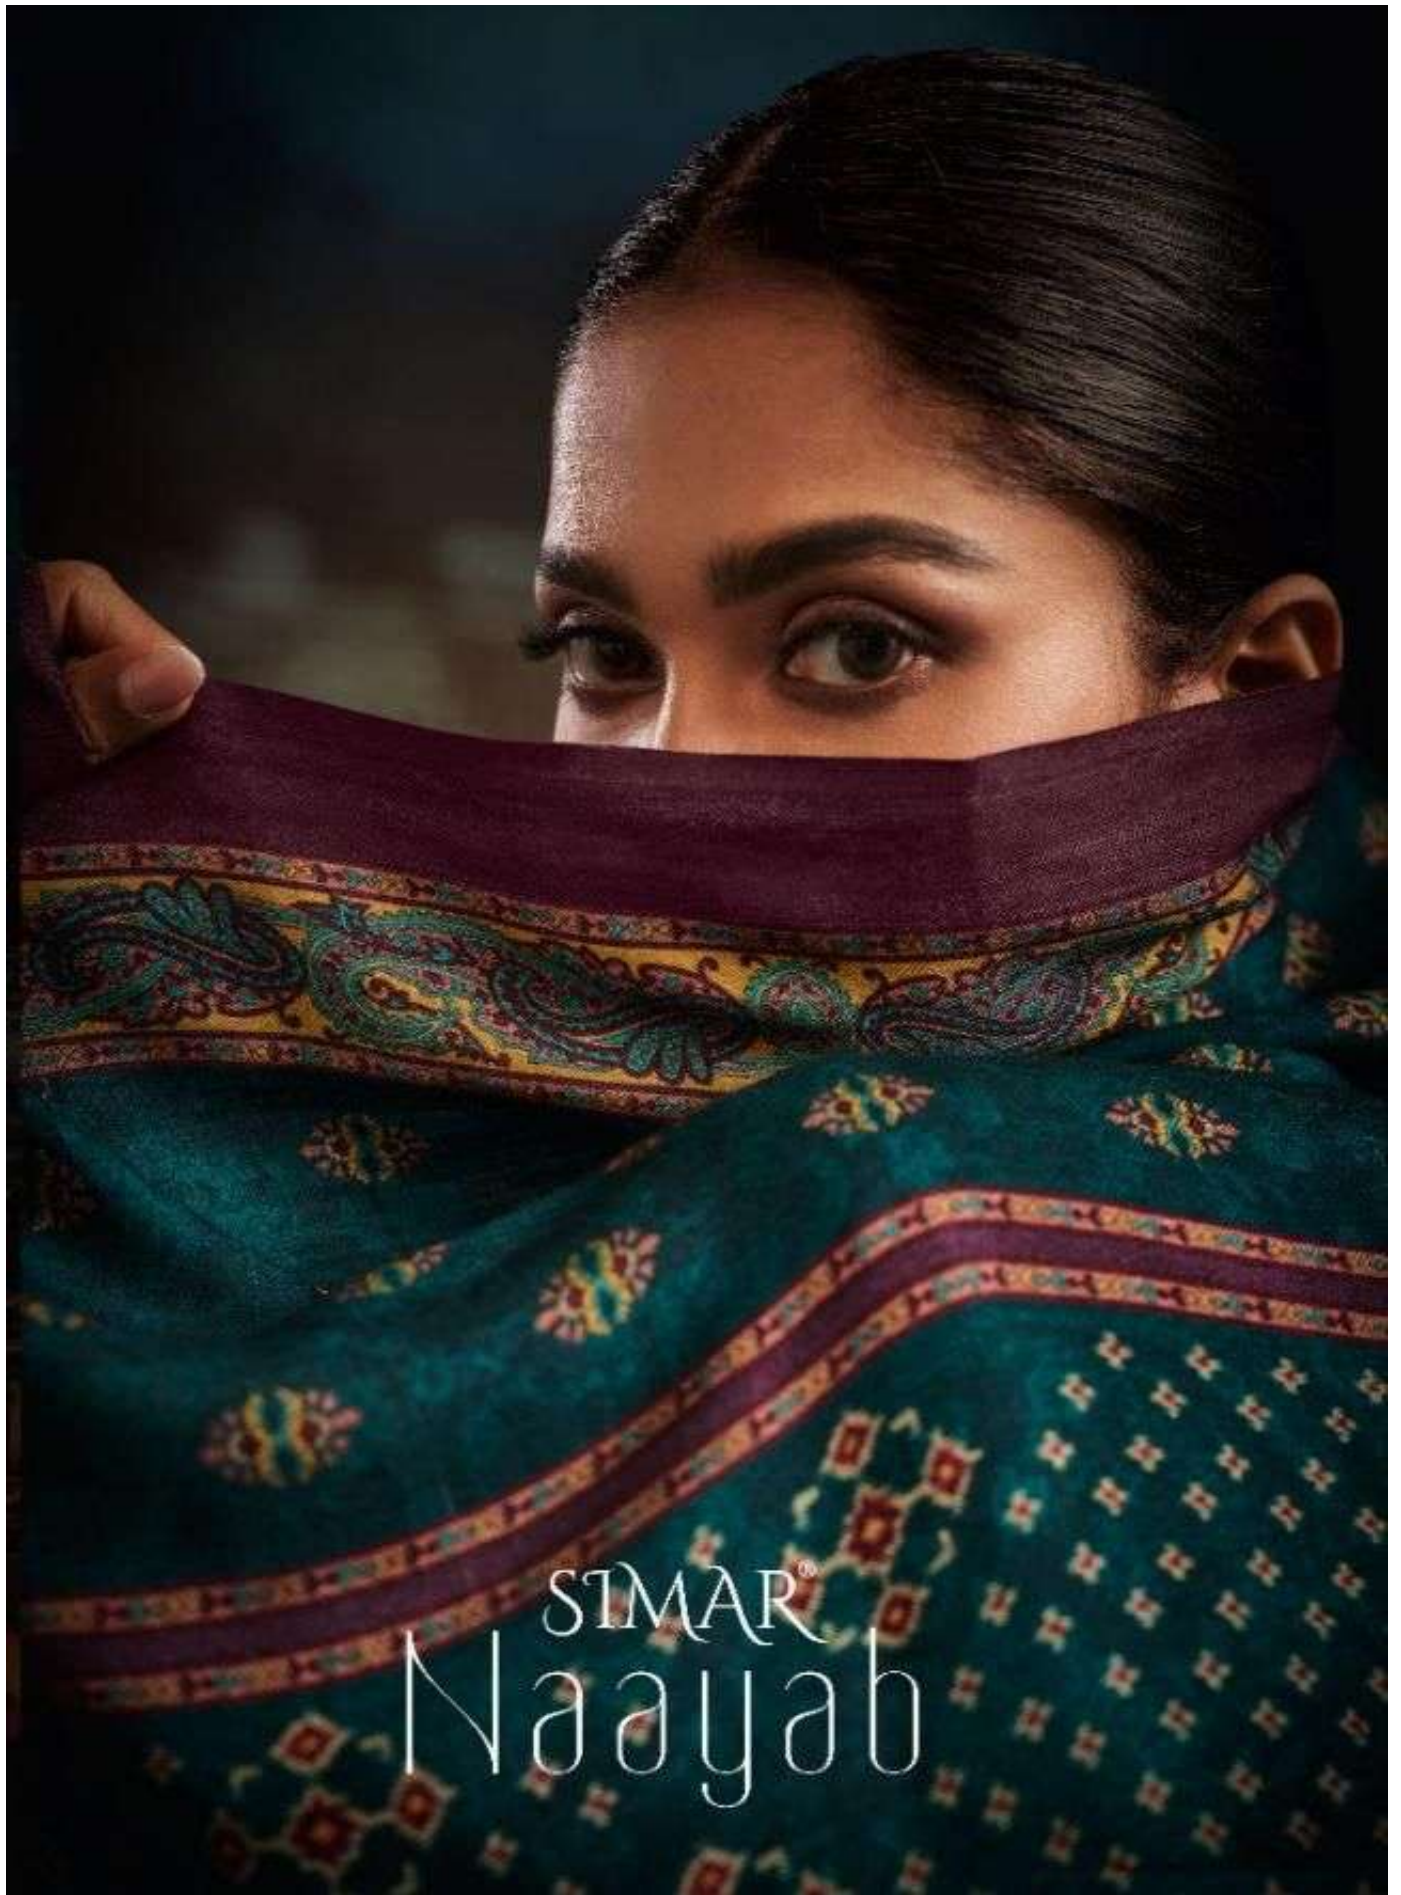

SIMAR®
Naayab