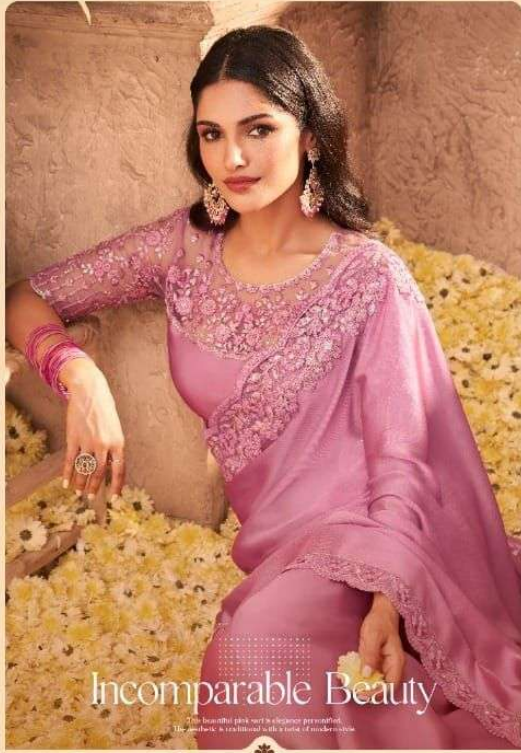

TFH
THE FASHION HOUSE

Incomparable Beauty

SW-902