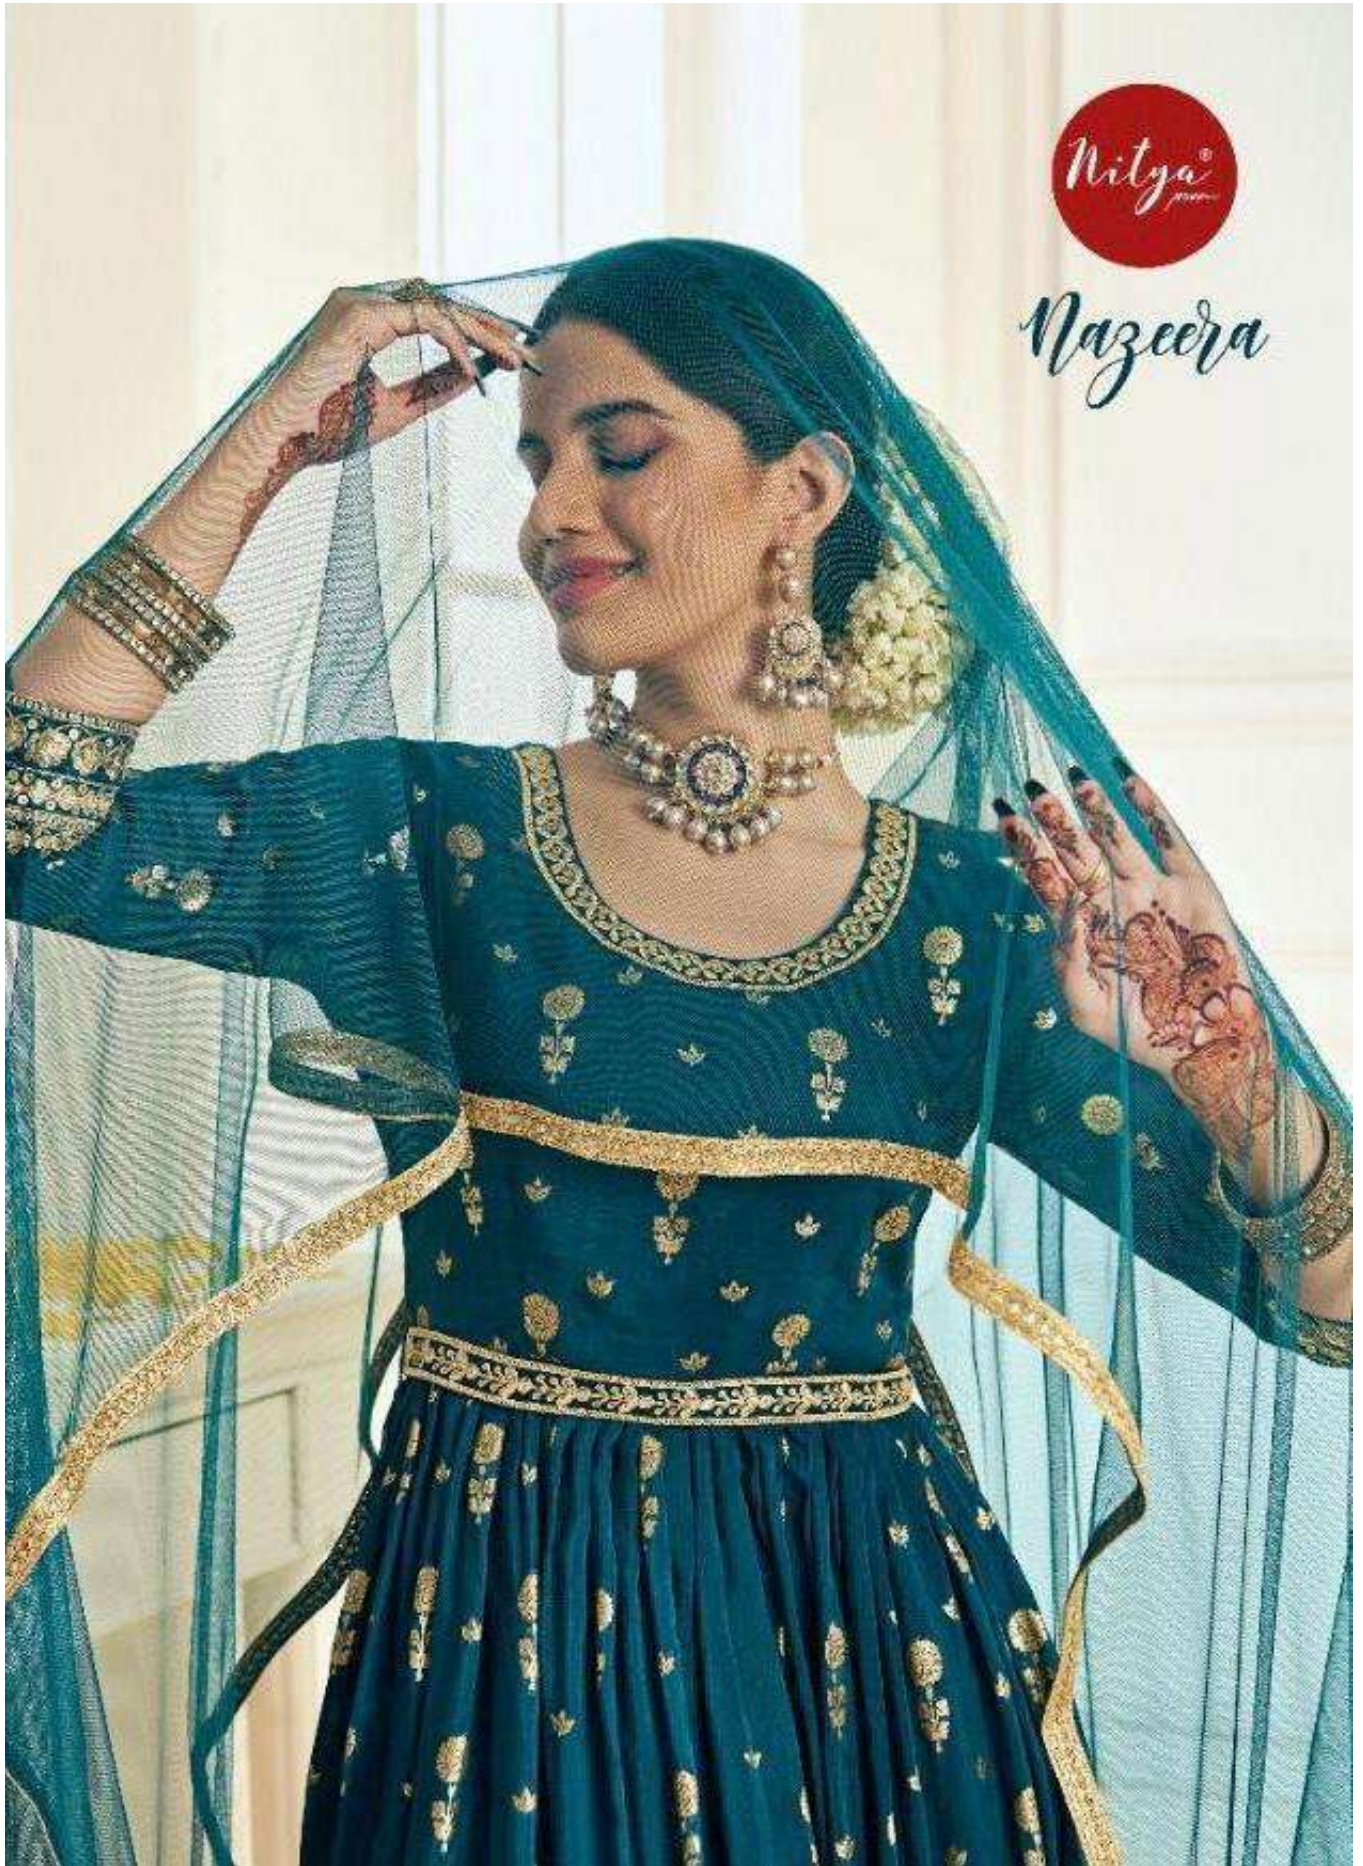

Nazeera

Nazeera

Nazeera

IT IS EVER SO MUCH EASIER TO BE GOOD
IF YOUR CLOTHES ARE FASHIONABLE.

7100-A

Nitya

7100-A

Nitya

7100-D

Nazeera

7100-A

7100-B

7100-C

7100-D

Nazeera

IT IS EVER SO MUCH EASIER TO BE GOOD
IF YOUR CLOTHES ARE FASHIONABLE.

TOP

**Organza Jaquard (Front+Back) with
4 Side Embroidary Fully Stiche**

BOTTOM

Pure Viscose Georgette Fully Stiche

DUPATTA

Net

RATE

3150.00