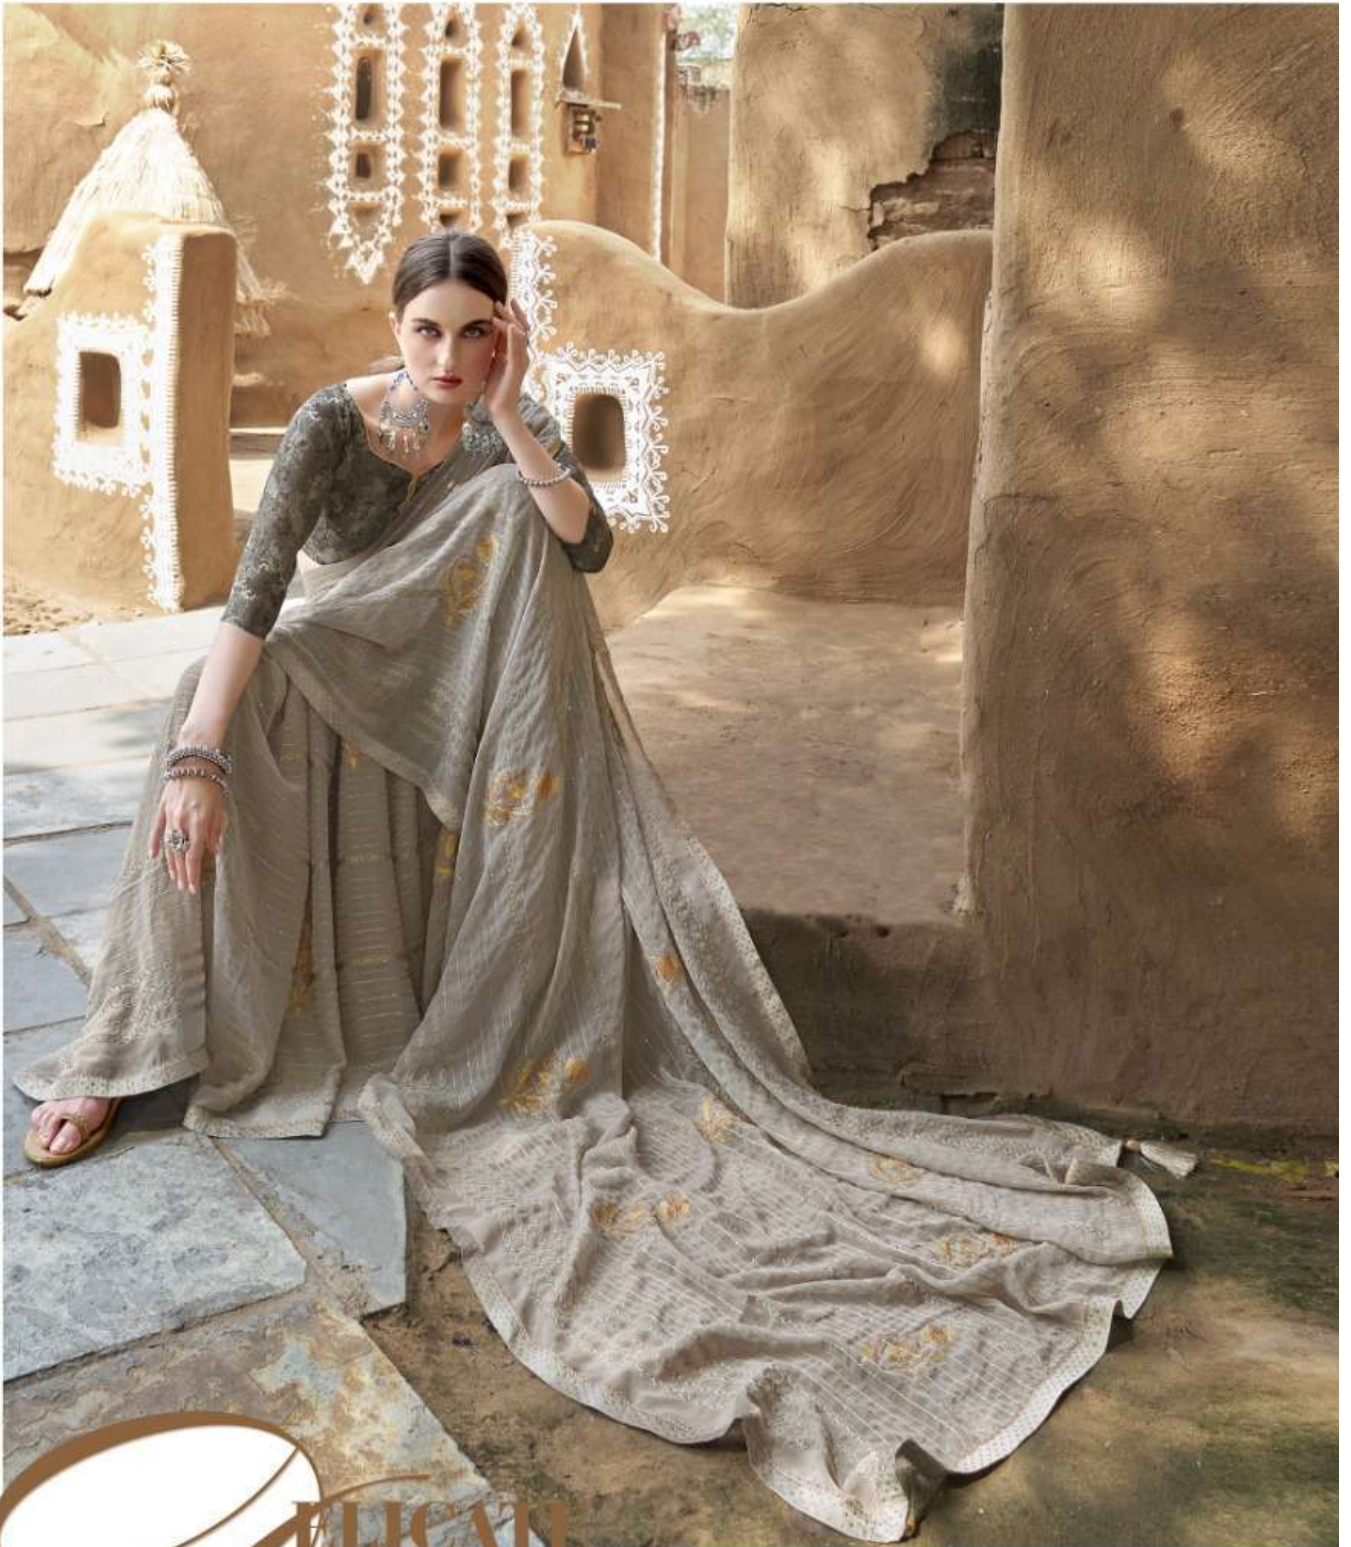

ELICAN ELITE