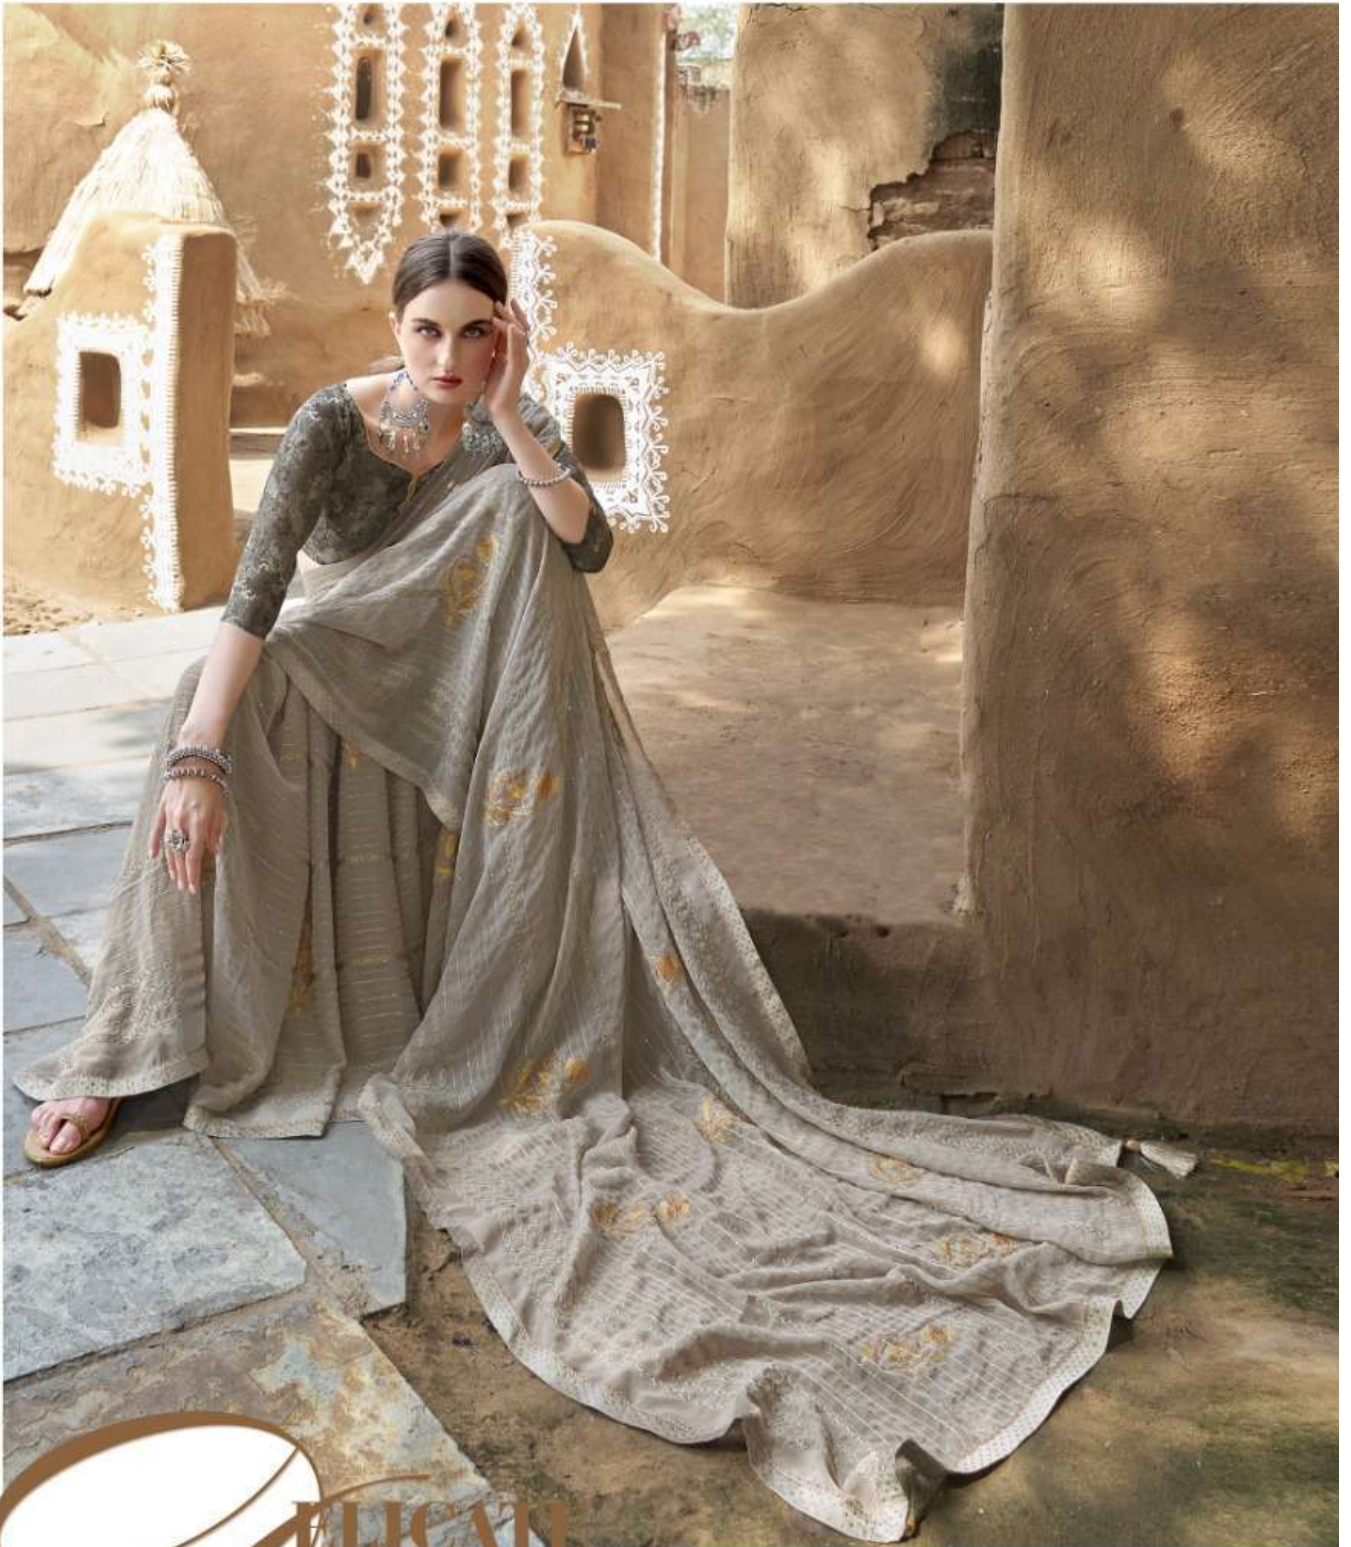

17701

VALLABHI
PRINTS

STYLE
SEQUENCE

MARVELOUS MOTIFS

Lehnga look saree decorated with colorful velvet paisley motifs and a designer blouse and border

VALLABHI
PRINTS

17705

ELICAN ELITE

Two toned georgette saree with motifs delicate with sequins and cutwork border.

VALLABHI
PRINTS

17708

17704

VALLABHI
PRINTS

NISCHAY

KROCHET EMBROIDERY WORK

VALLABHI
PRINTS