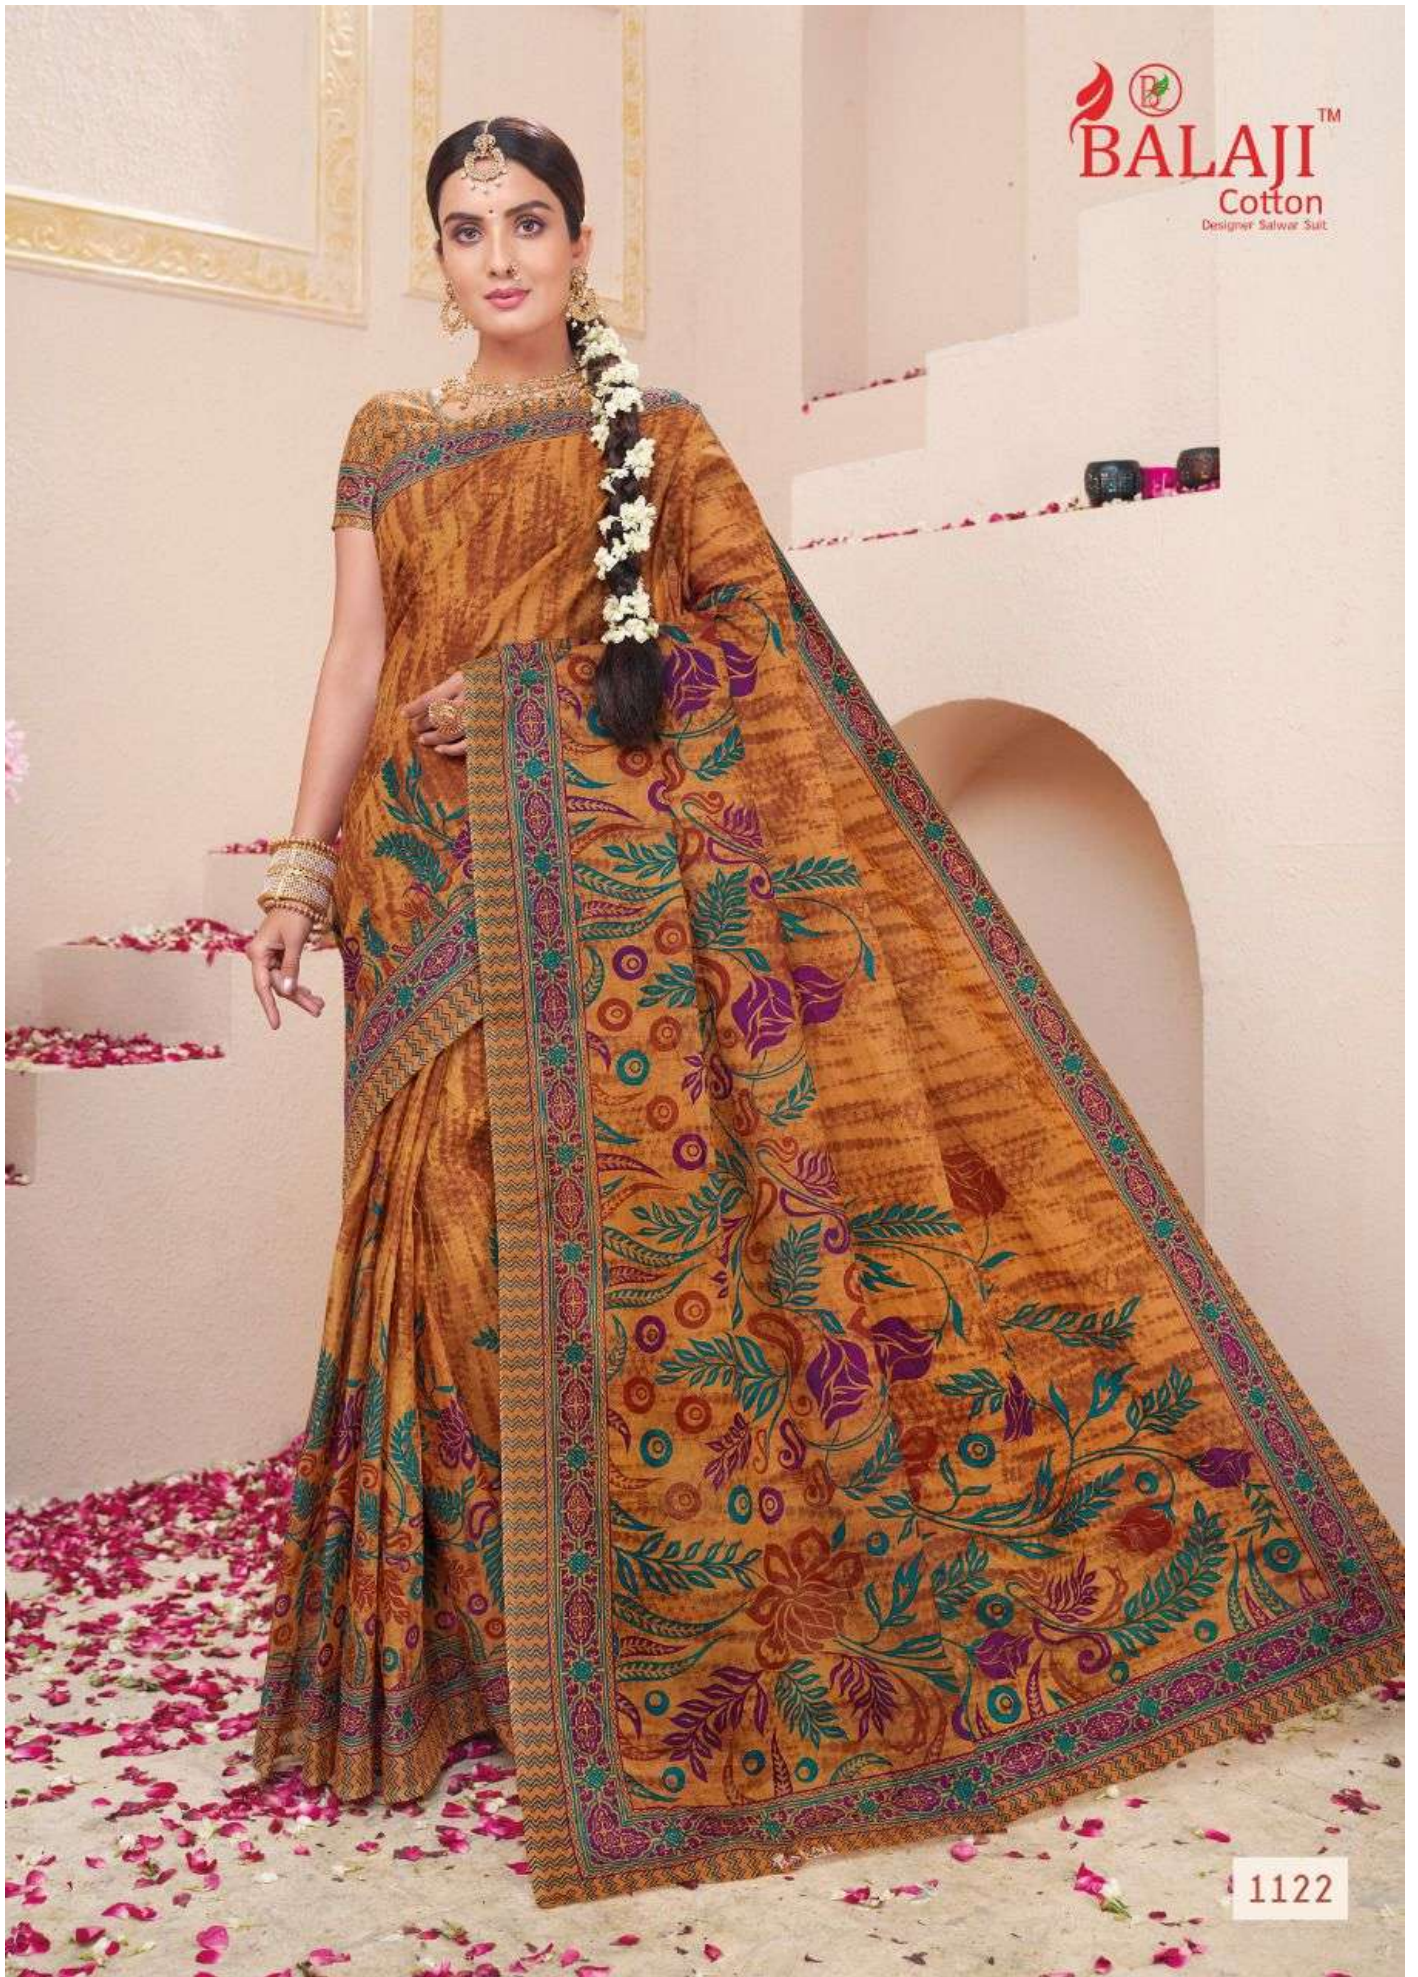

BALAJI^{TM}
Cotton
Designer Salwar Suit

1122