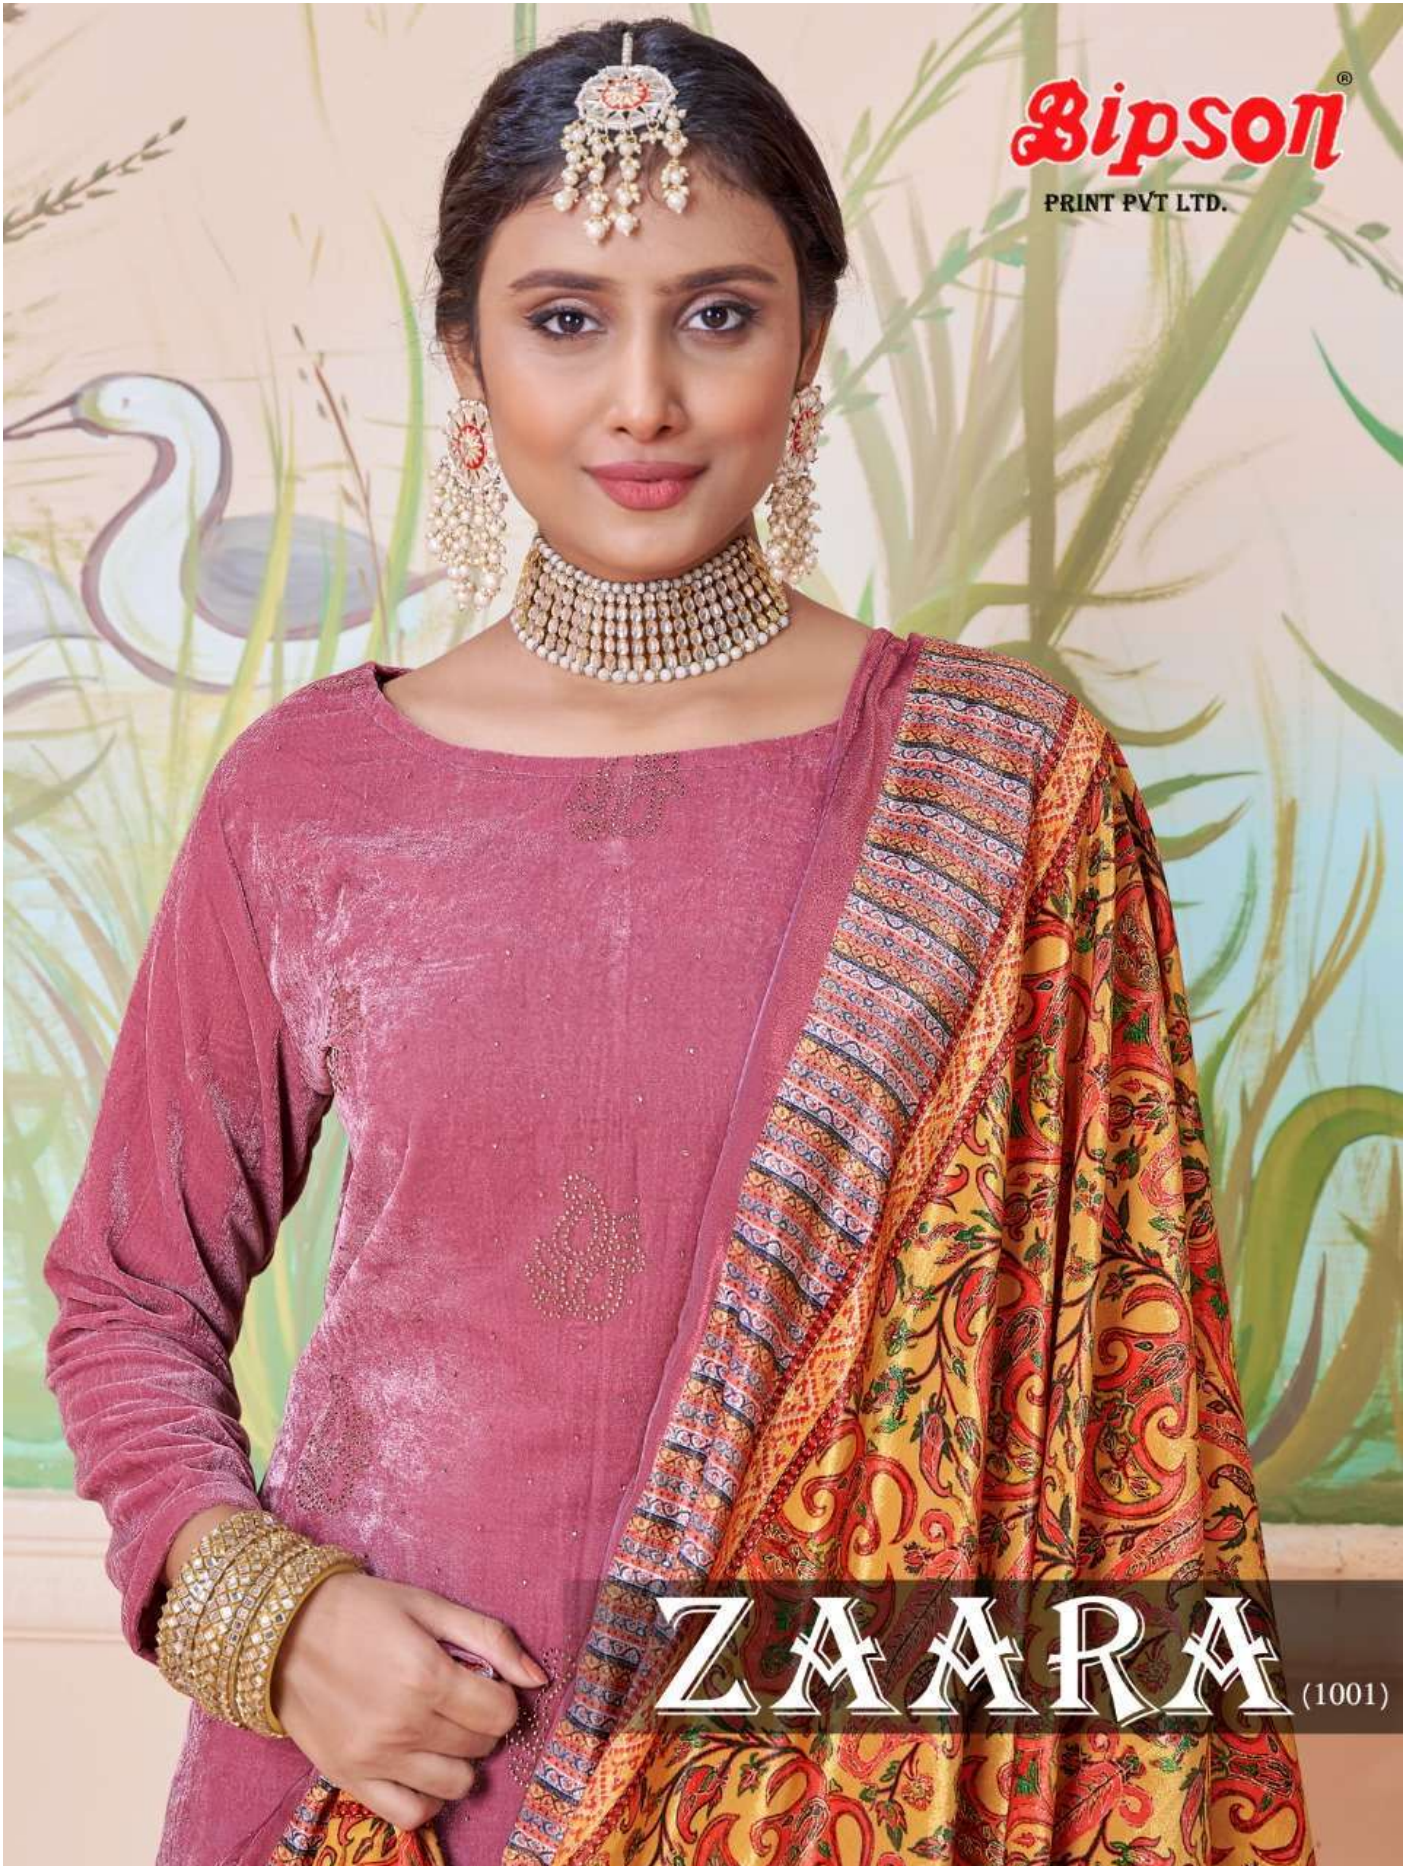

Gipson[®]

PRINT PVT LTD.

ZARA (1001)

ZAARA

Gipson[®]
PRINT PVT LTD.

D.NO.1001 - A

Top: Velvet With Swaroski

Bottom: Pure Pachmina

Dupatta: Velvet Digital Print With
tussel Brasso style

ZARA

Gipson[®]
PRINT PVT LTD.

D.NO.1001 - C

Top: Velvet With Swaroski

Bottom: Pure Pachmina

Dupatta: Velvet Digital Print With
tussel Brasso style

ZARA

Gipson[®]
PRINT PVT LTD.

D.NO.1001 - B

Top: Velvet With Swaroski

Bottom: Pure Pachmina

Dupatta: Velvet Digital Print With
tussel Brasso style

Gipson[®]

PRINT PVT LTD.

ZARA (1001)

Top: Velvet With Swaroski

Bottom: Pure Pachmina

**Dupatta: Velvet Digital Print With
tussel Brasso style**