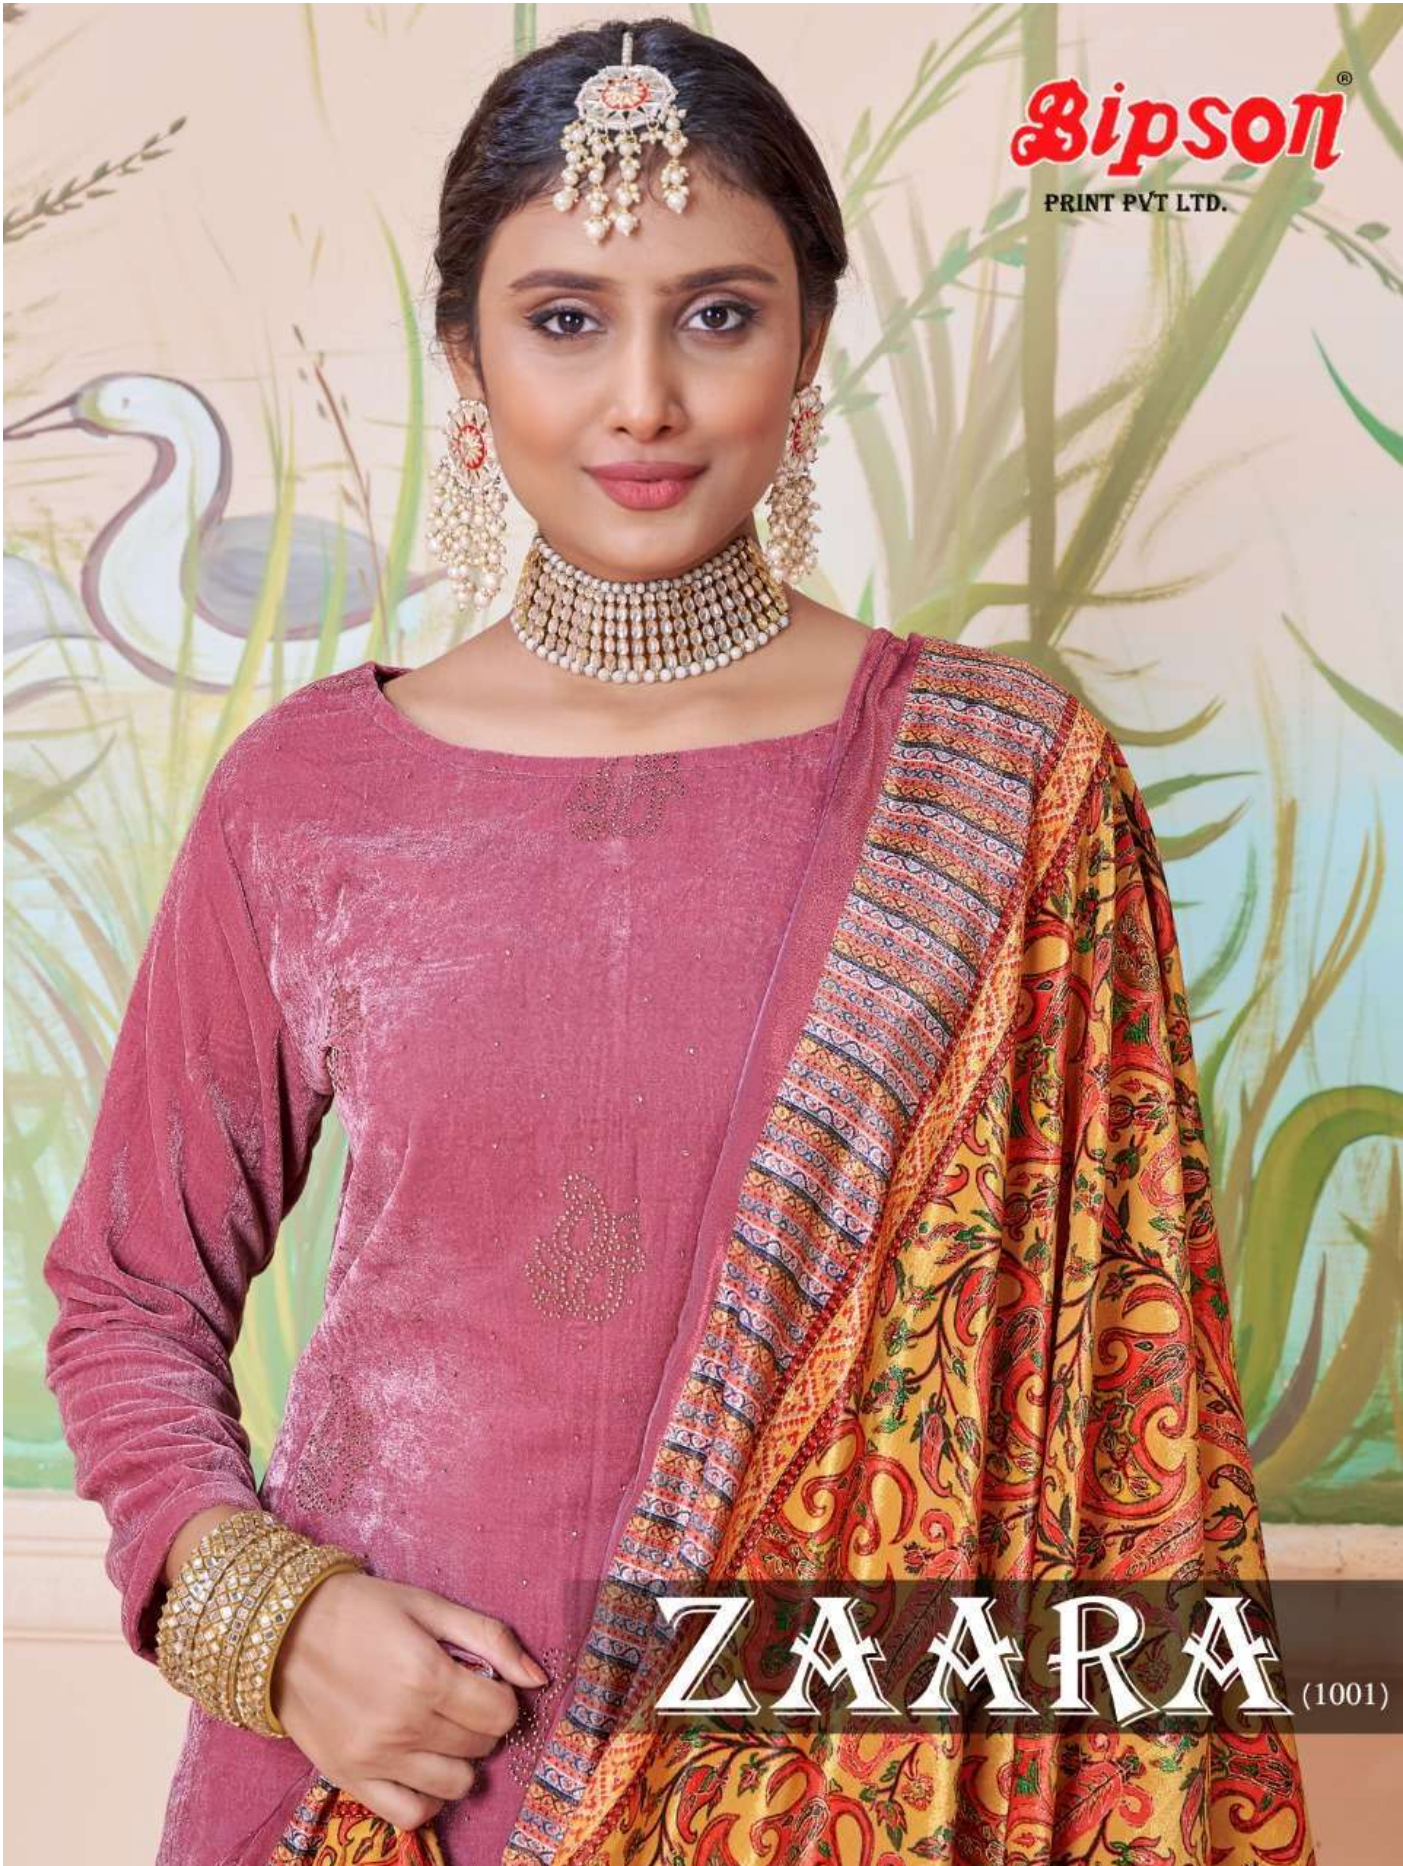

Gipson®

PRINT PVT LTD.

ZARA (1001)