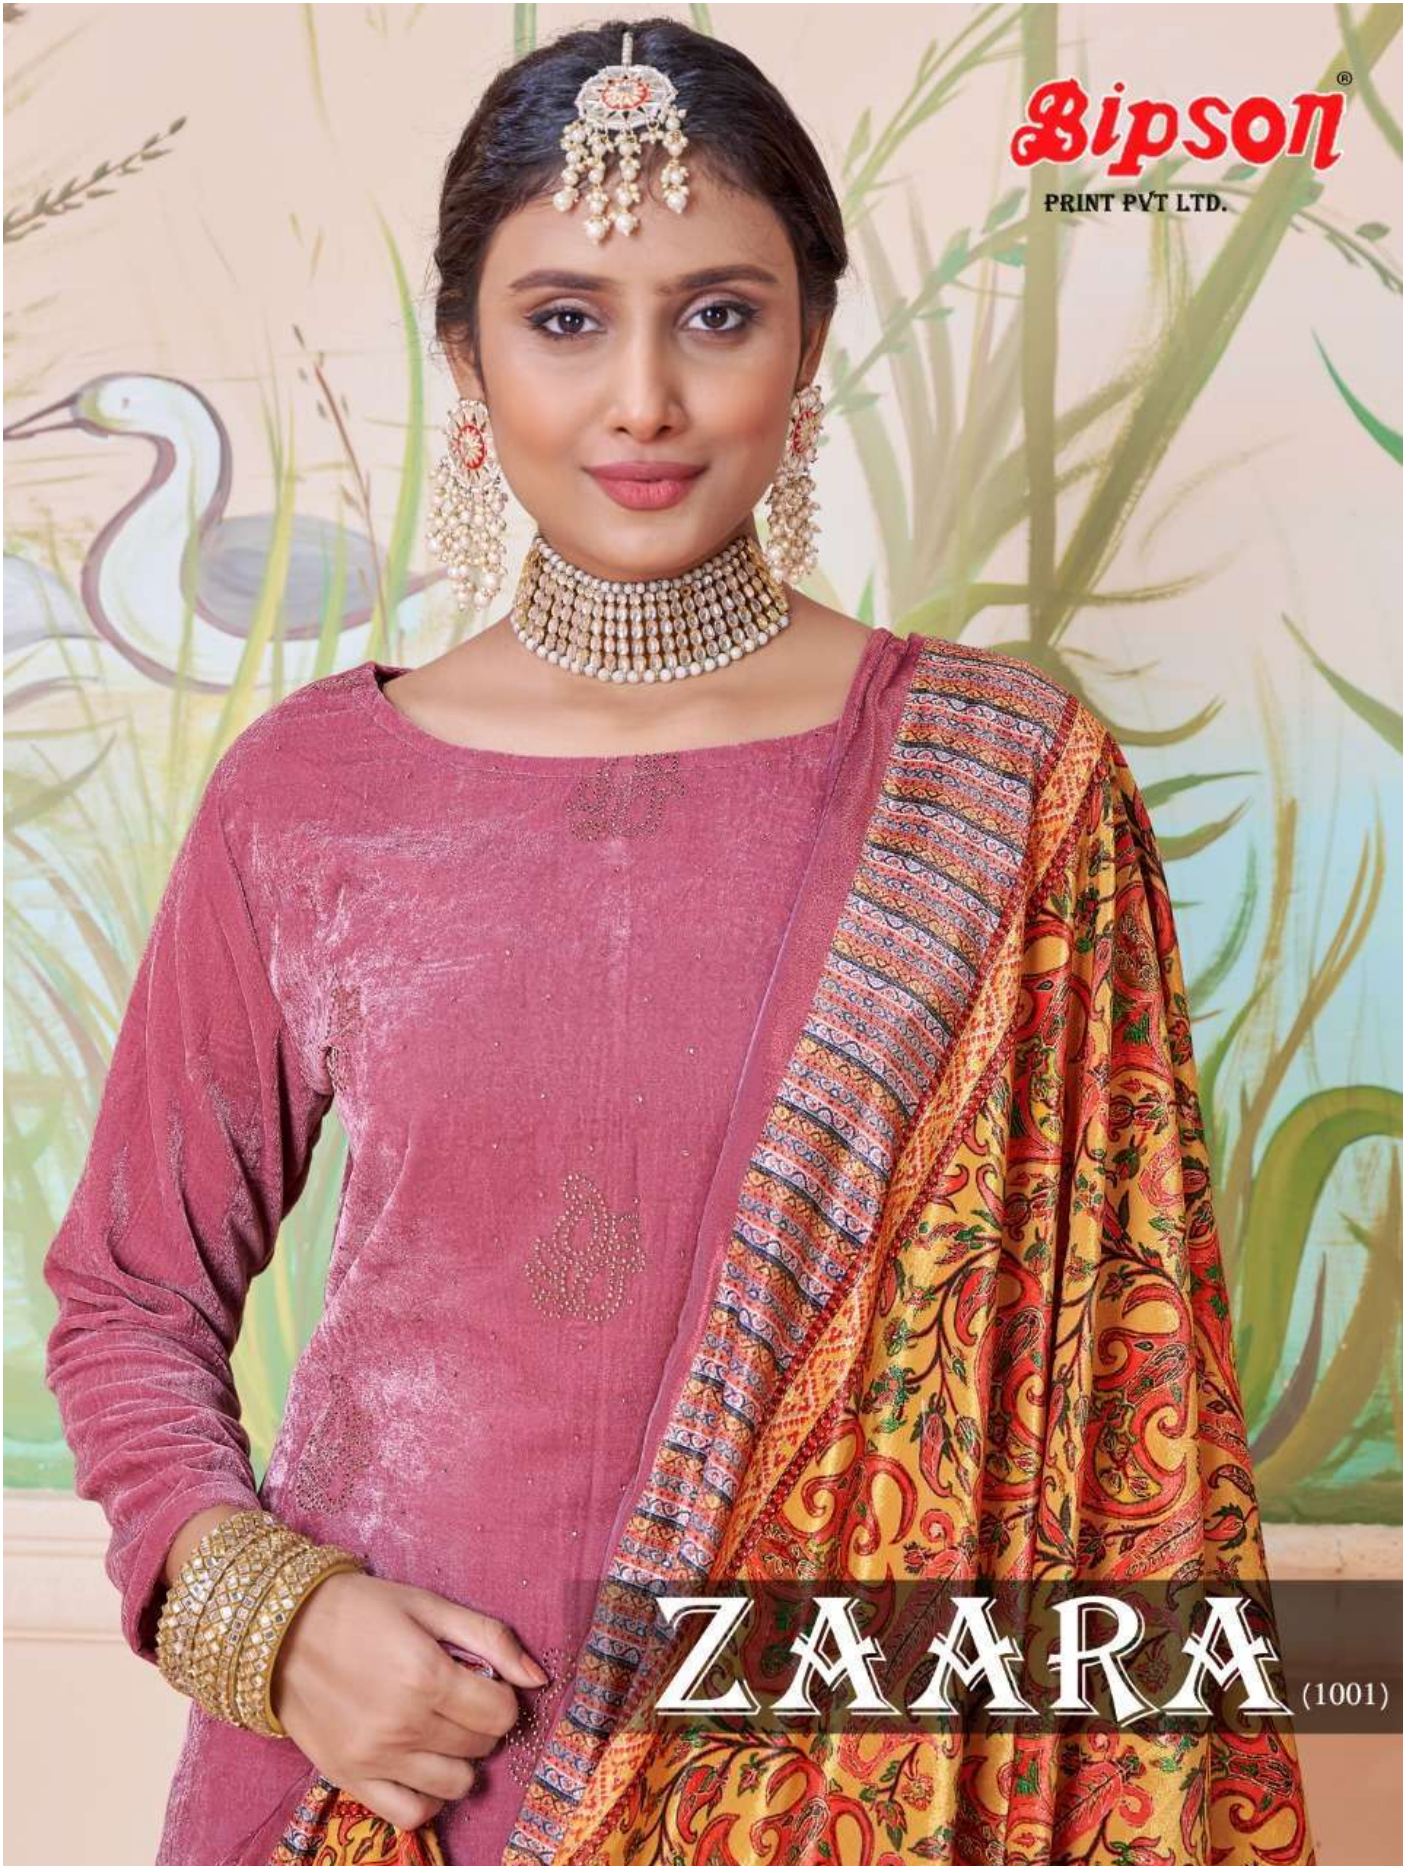

Gipson[®]

PRINT PVT LTD.

ZARA (1001)

ZAARA

Gipson[®]
PRINT PVT LTD.

D.NO.1001 - A

Top: Velvet With Swaroski

Bottom: Pure Pachmina

Dupatta: Velvet Digital Print With
tussel Brasso style

ZARA

Gipson[®]
PRINT PVT LTD.

D.NO.1001 - C

Top: Velvet With Swaroski

Bottom: Pure Pachmina

Dupatta: Velvet Digital Print With
tussel Brasso style

ZARA

Gipson[®]
PRINT PVT LTD.

D.NO.1001 - B

Top: Velvet With Swaroski

Bottom: Pure Pachmina

Dupatta: Velvet Digital Print With
tussel Brasso style

Gipson[®]

PRINT PVT LTD.

ZARA (1001)

ZARA

Top: Velvet With Swaroski

Bottom: Pure Pachmina

**Dupatta: Velvet Digital Print With
tussel Brasso style**