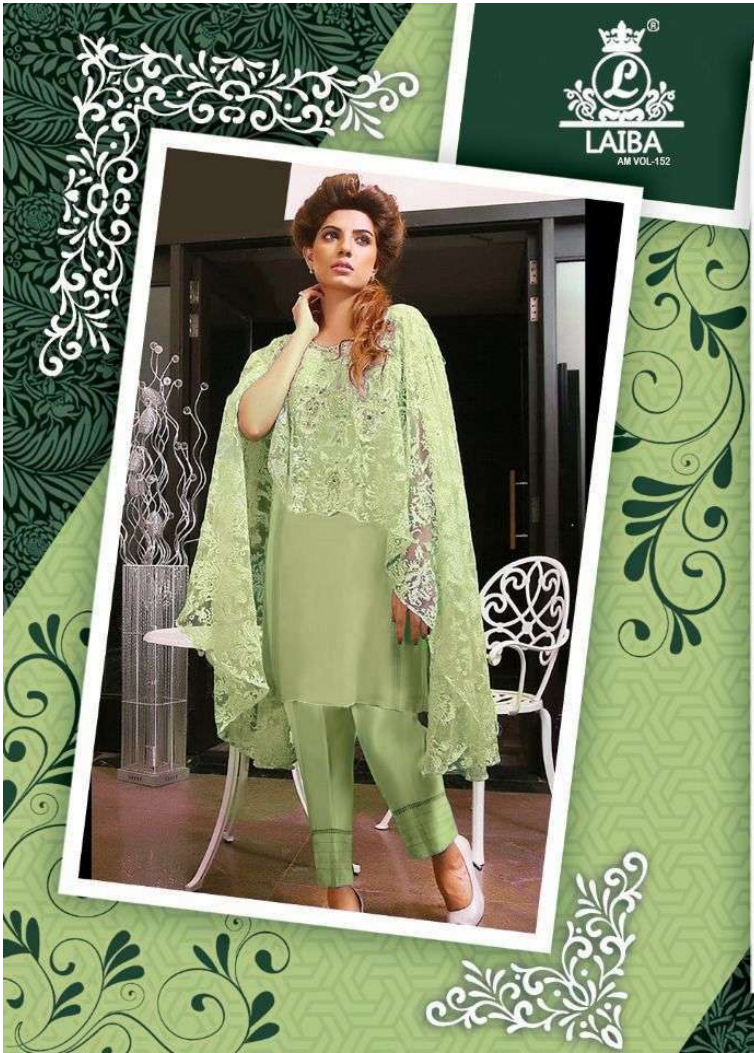

LAIBA
AM VOL-152