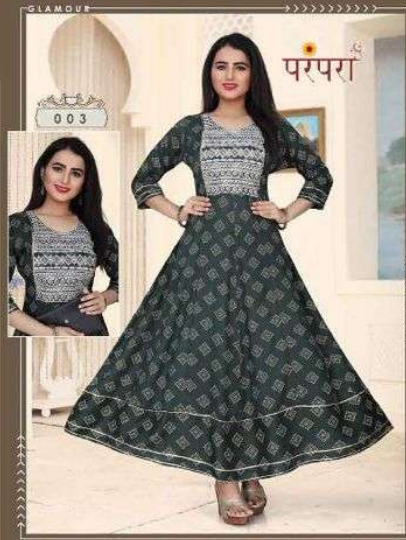

CLASS

NEW
LAUNCH

परपरा

{Reyon Gold Foil}

{Length 50}

{Ghera 60}

8-PCS

{Sequence Work}

CLASS

परपरा

006

GLAMOUR

परपरा

001

CLASS

THIS