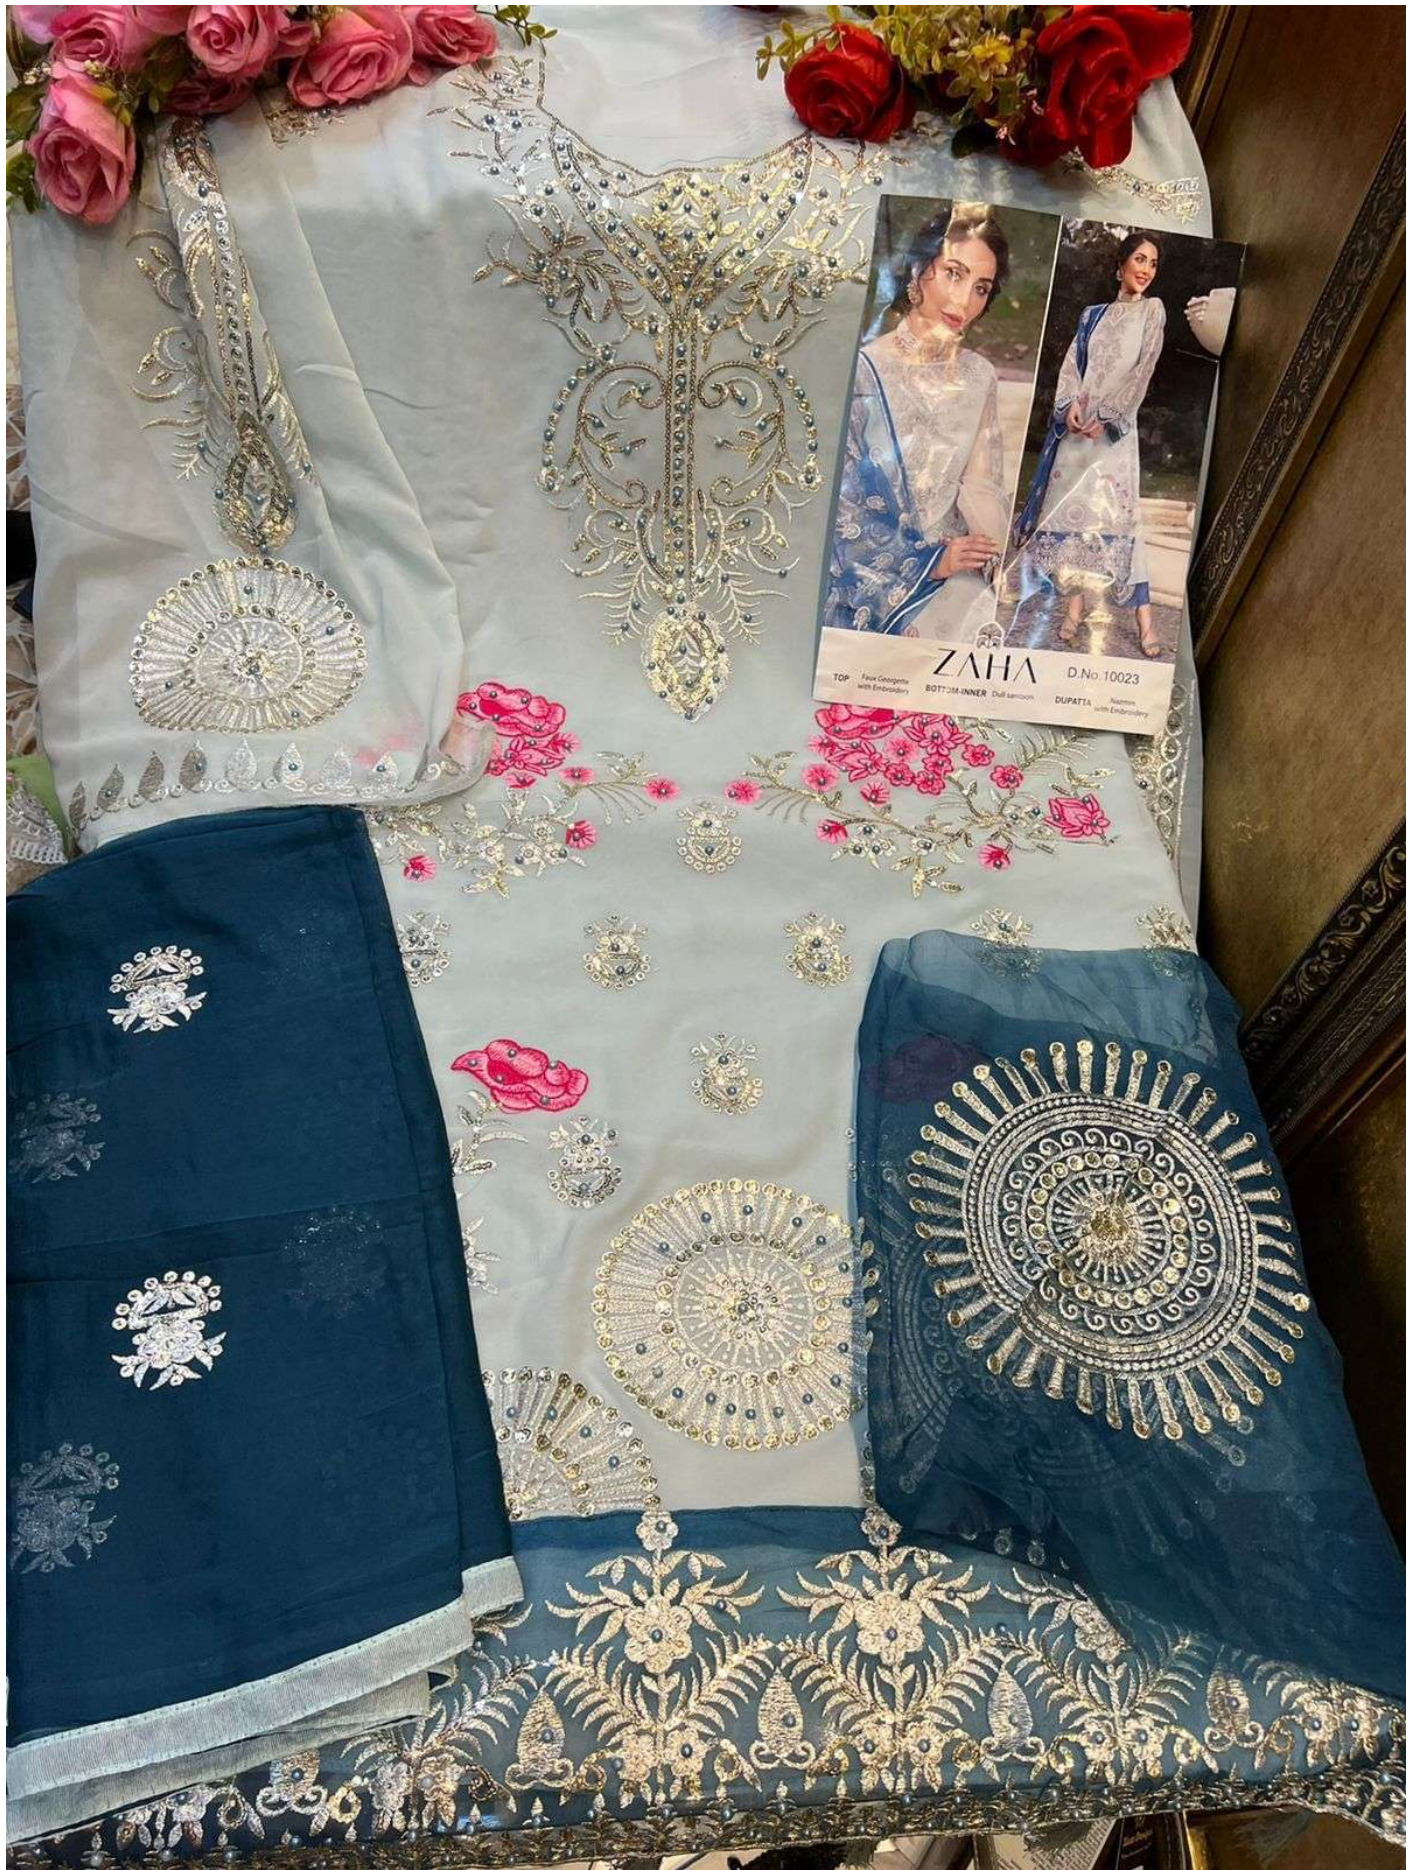

ZAHA

D.No.10023

TOP Faux Georgette
with Embroidery

BOTTOM-INNER Dull santoon

DUPATTA Nazmin
with Embroidery

ZAHA

D.No.10023

TOP Faux Georgette
with Embroidery

BOTTOM-INNER Dull santoon

DUPATTA Nazmin
with Embroidery