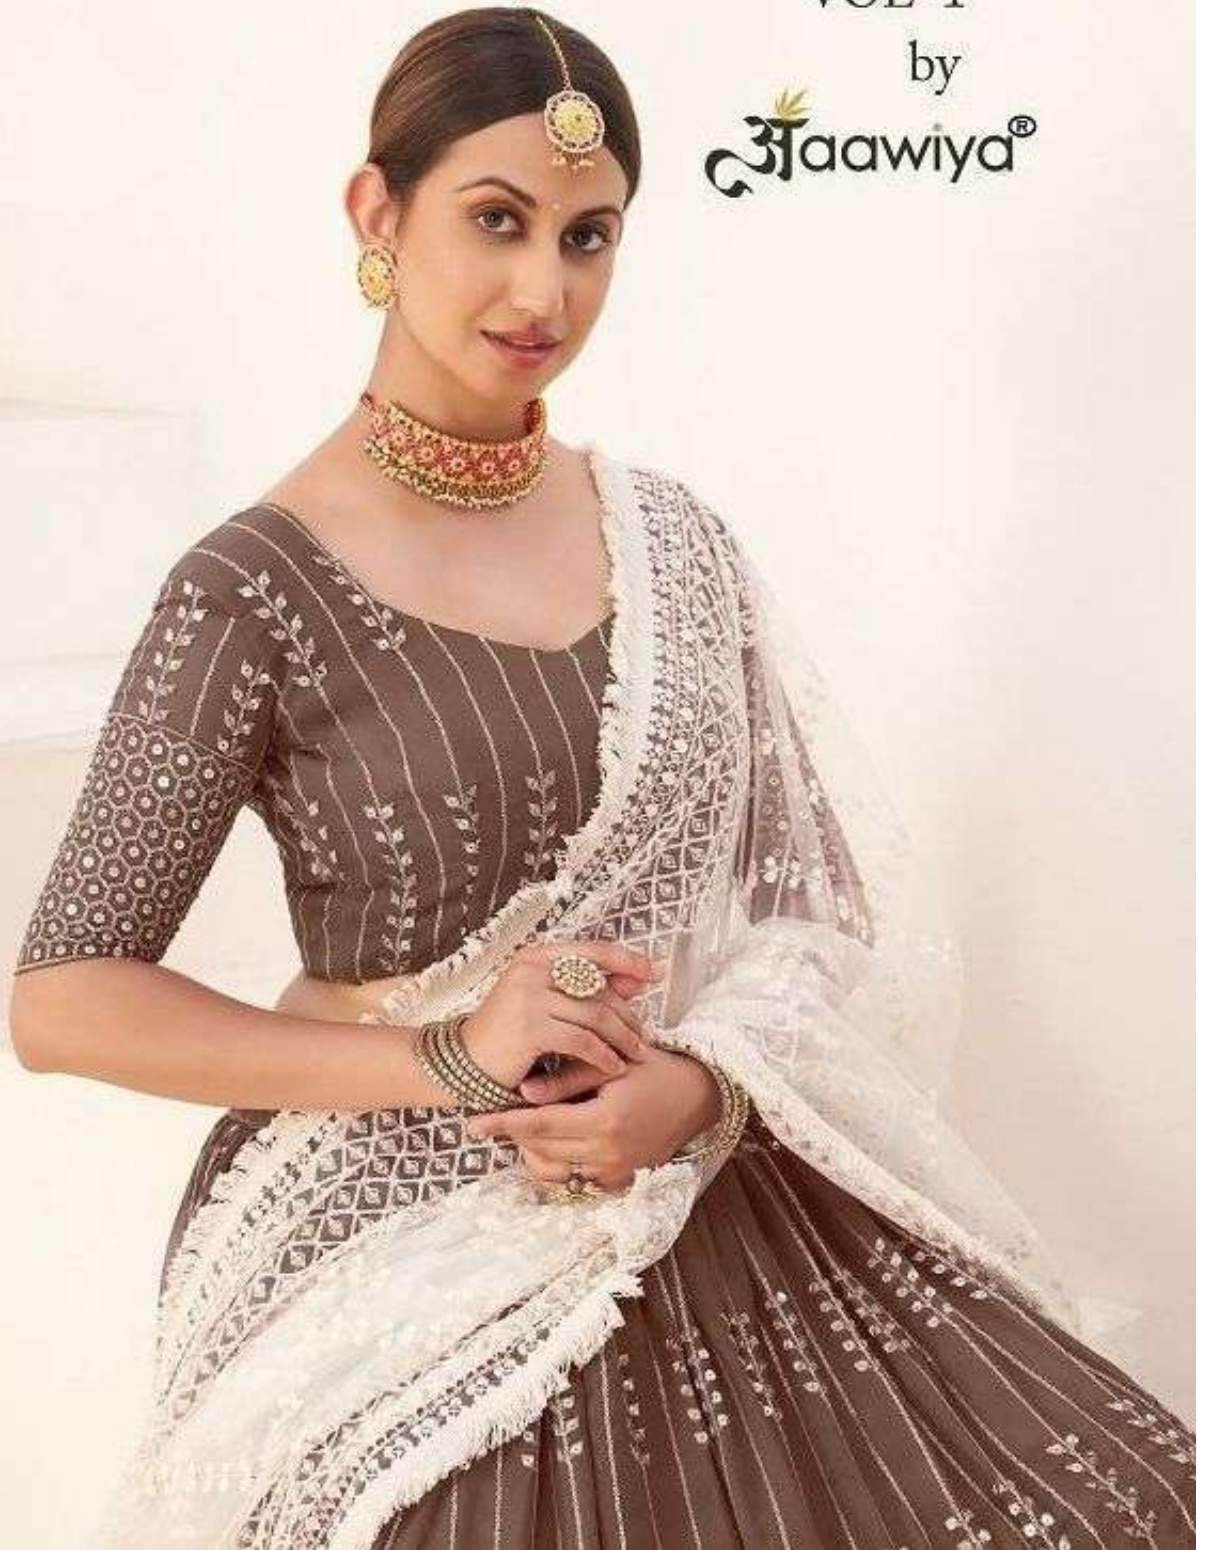

Siyaa

VOL-1

by

आाााा®