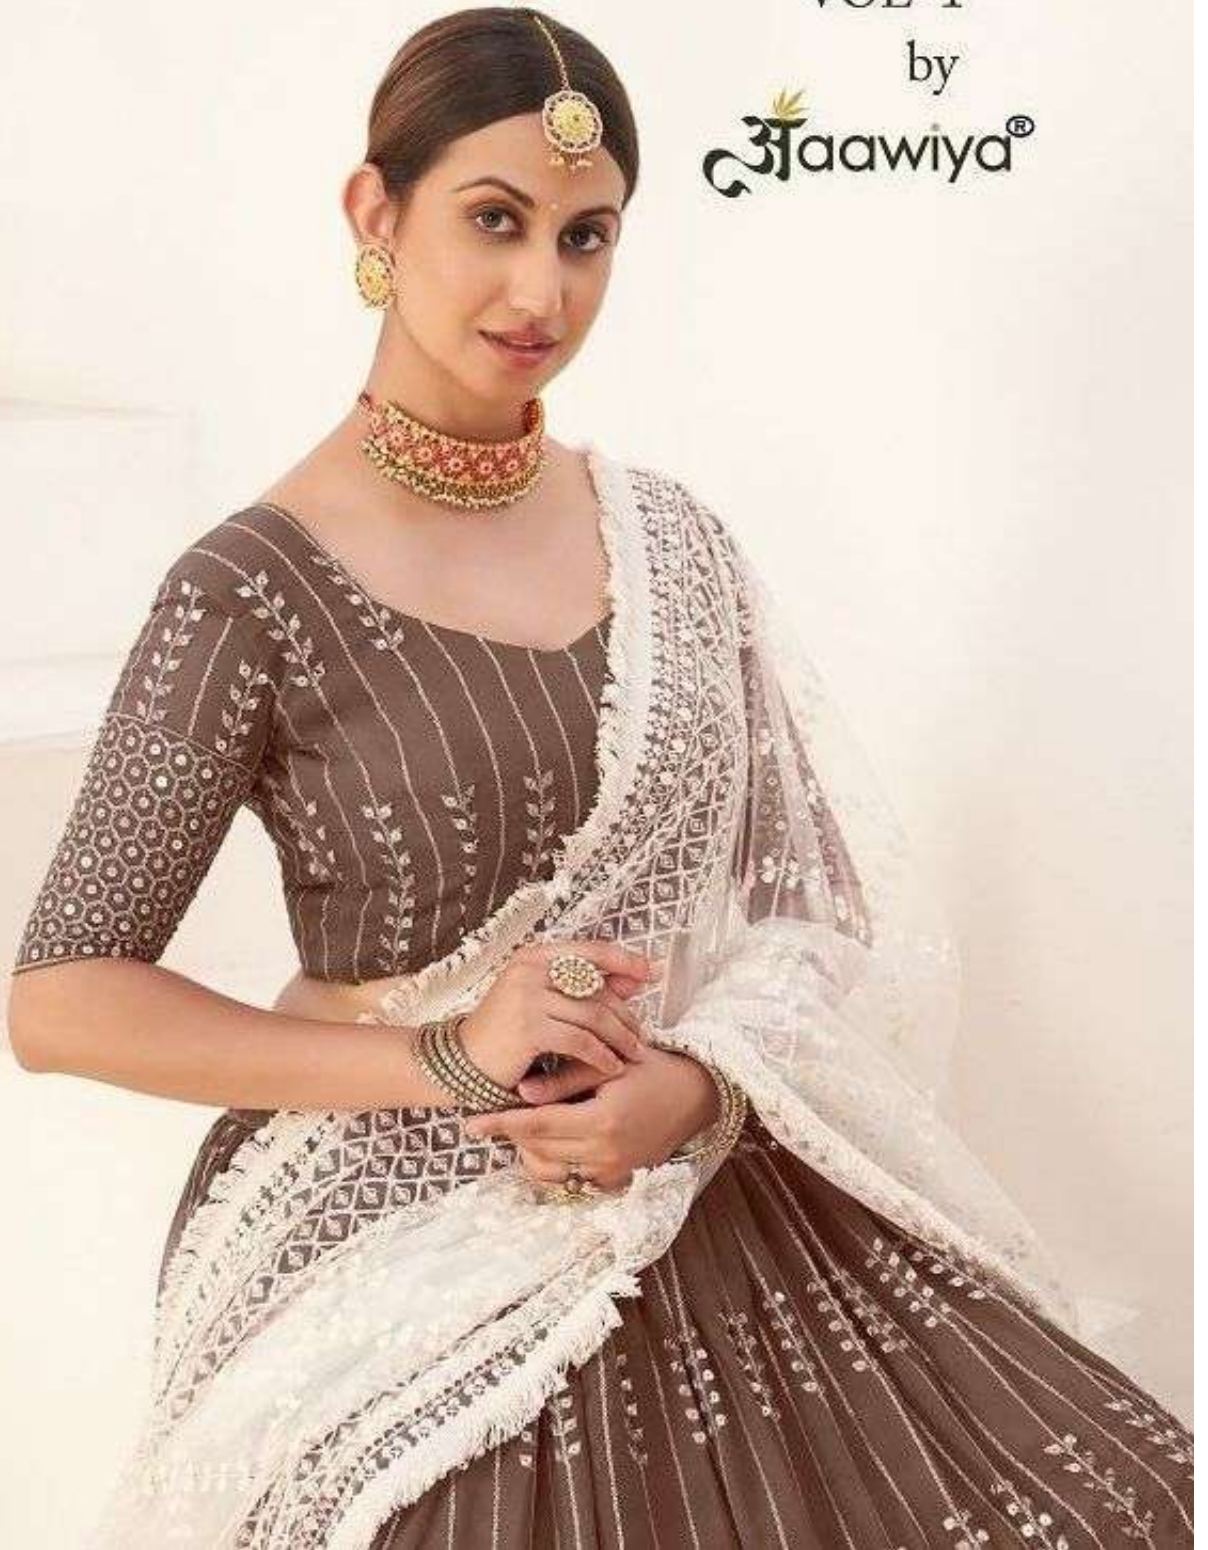

Siyaa

VOL-1

by

आाााा®