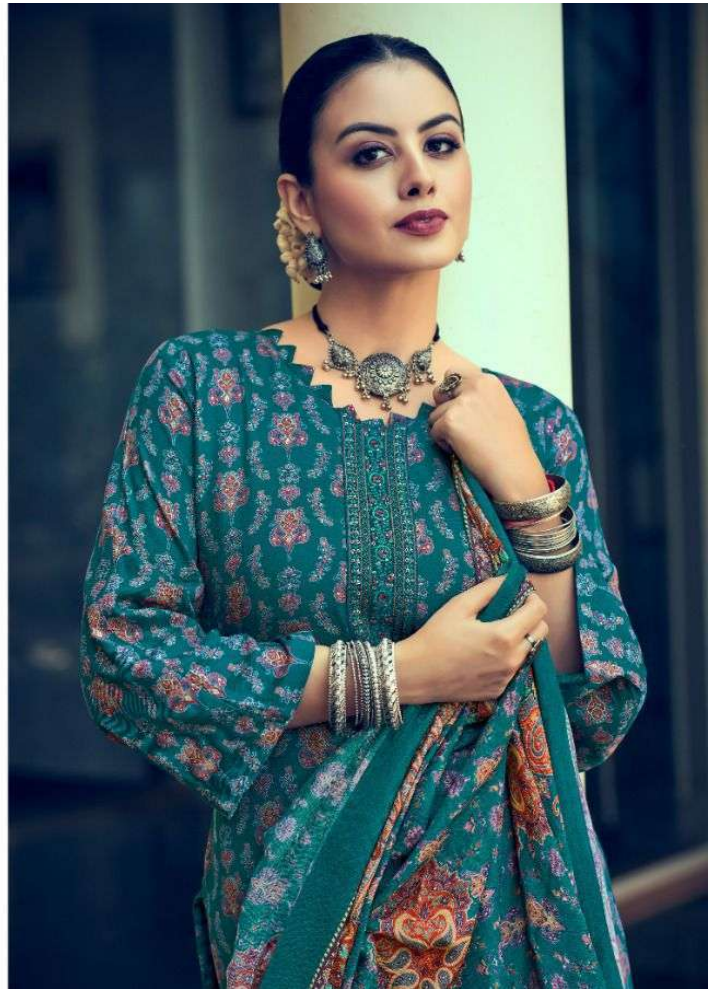

Siyoni
DESIGNER

Shanaya

Siyoni
DESIGNER

Shanaya

AGE-AND-TIME-DEFYING HEIRLOOMS THAT YOU CAN ADORN AND THEN PASS DOWN FOR YEAR TO COME.

■ ■ 48008 | FASHION BEAUTY

■ ■ 48003 | NATURAL BEAUTY

■ ■ 48007 | GRACEFUL BEAUTY

■ ■ 48006 | GLAMOUR BEAUTY

■ ■ 48005 | MAGNIFICENT LADY

■ 48001 | MAJESTIC BEAUTY

■ ■ 48002 | TRADITIONAL BEAUTY

Fashion Express

USING A WELL-DEFINED STRATEGY, THE LATEST TECHNIQUES AND MOST INNOVATIVE DESIGNS.

■ ■ 48004 | OPULENT BEAUTY

48001

48002

48003

48004

48005

48006

48007