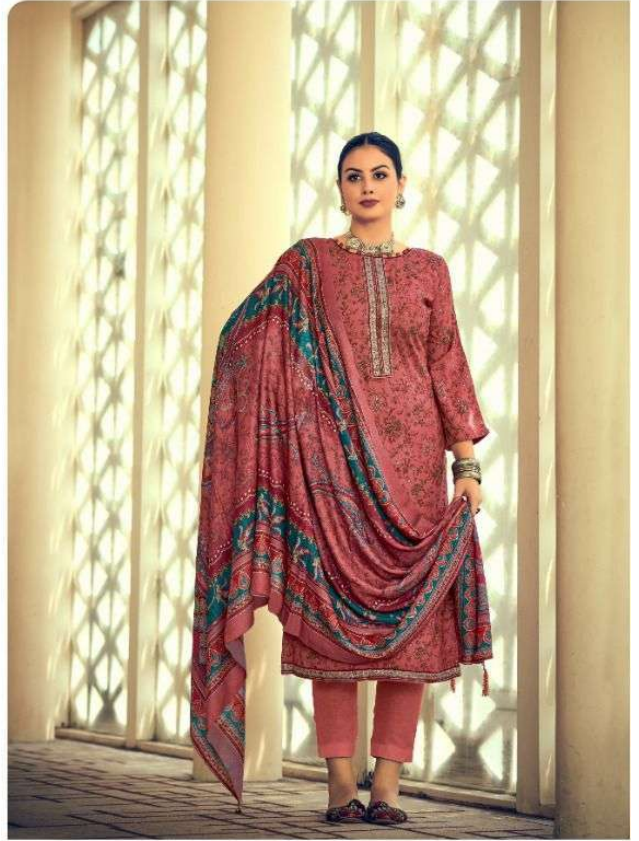

Siyoni
DESIGNER

Shanaya

Siyoni
DESIGNER

Shanaya

AGE-AND-TIME-DEFYING HEIRLOOMS THAT YOU CAN ADORN AND THEN PASS DOWN FOR YEAR TO COME.

■ ■ 48008 | FASHION BEAUTY

■ ■ 48003 | NATURAL BEAUTY

■ ■ 48007 | GRACEFUL BEAUTY

■ ■ 48006 | GLAMOUR BEAUTY

■ ■ 48005 | MAGNIFICENT LADY

■ 48001 | MAJESTIC BEAUTY

■ ■ 48002 | TRADITIONAL BEAUTY

Fashion Express

USING A WELL-DEFINED STRATEGY, THE LATEST TECHNIQUES AND MOST INNOVATIVE DESIGNS.

■ ■ 48004 | OPULENT BEAUTY

48001

48002

48003

48004

48005

48006

48007