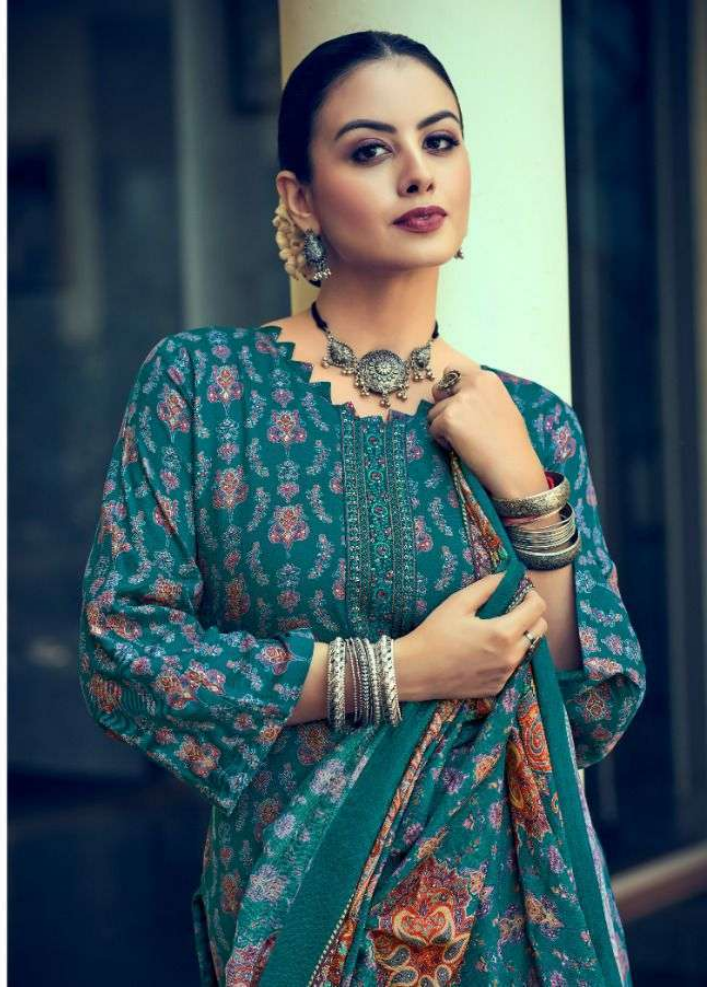

Siyoni
DESIGNER

Shanaya

Siyoni
DESIGNER

Shanaya

AGE-AND-TIME-DEFYING HEIRLOOMS THAT YOU CAN ADORN AND THEN PASS DOWN FOR YEAR TO COME.

■ ■ 48008 | FASHION BEAUTY

■ ■ 48003 | NATURAL BEAUTY

■ ■ 48007 | GRACEFUL BEAUTY

■ ■ 48006 | GLAMOUR BEAUTY

■ ■ 48005 | MAGNIFICENT LADY

■ 48001 | MAJESTIC BEAUTY

■ ■ 48002 | TRADITIONAL BEAUTY

Fashion Express

USING A WELL-DEFINED STRATEGY, THE LATEST TECHNIQUES AND MOST INNOVATIVE DESIGNS.

■ ■ 48004 | OPULENT BEAUTY

48001

48002

48003

48004

48005

48006

48007