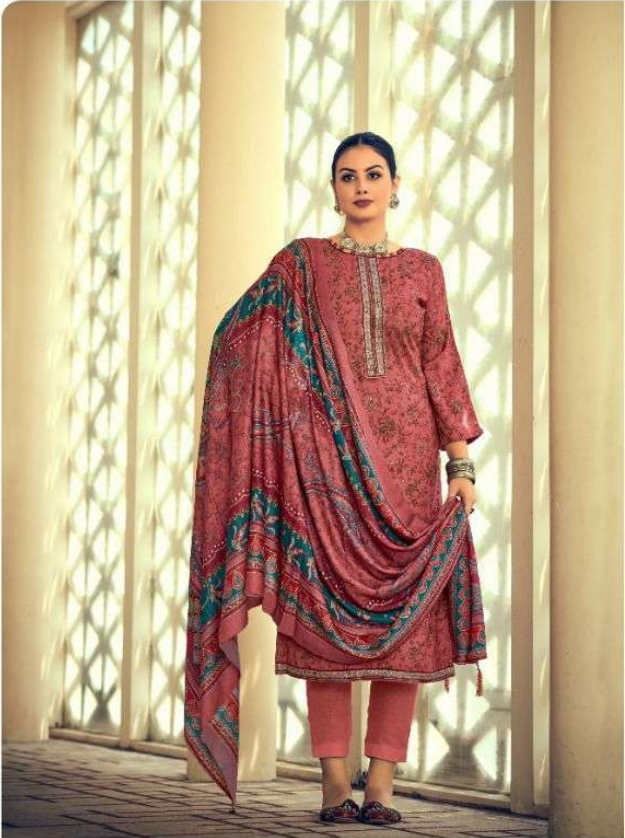

Siyoni
DESIGNER

Shanaya

Siyoni
DESIGNER

Shanaya

AGE-AND-TIME-DEFYING HEIRLOOMS THAT YOU CAN ADORN AND THEN PASS DOWN FOR YEAR TO COME.

■ ■ 48008 | FASHION BEAUTY

■ ■ 48003 | NATURAL BEAUTY

■ ■ 48007 | GRACEFUL BEAUTY

■ ■ 48006 | GLAMOUR BEAUTY

■ ■ 48005 | MAGNIFICENT LADY

■ 48001 | MAJESTIC BEAUTY

■ ■ 48002 | TRADITIONAL BEAUTY

Fashion Express

USING A WELL-DEFINED STRATEGY, THE LATEST TECHNIQUES AND MOST INNOVATIVE DESIGNS.

■ ■ 48004 | OPULENT BEAUTY

48001

48002

48003

48004

48005

48006

48007