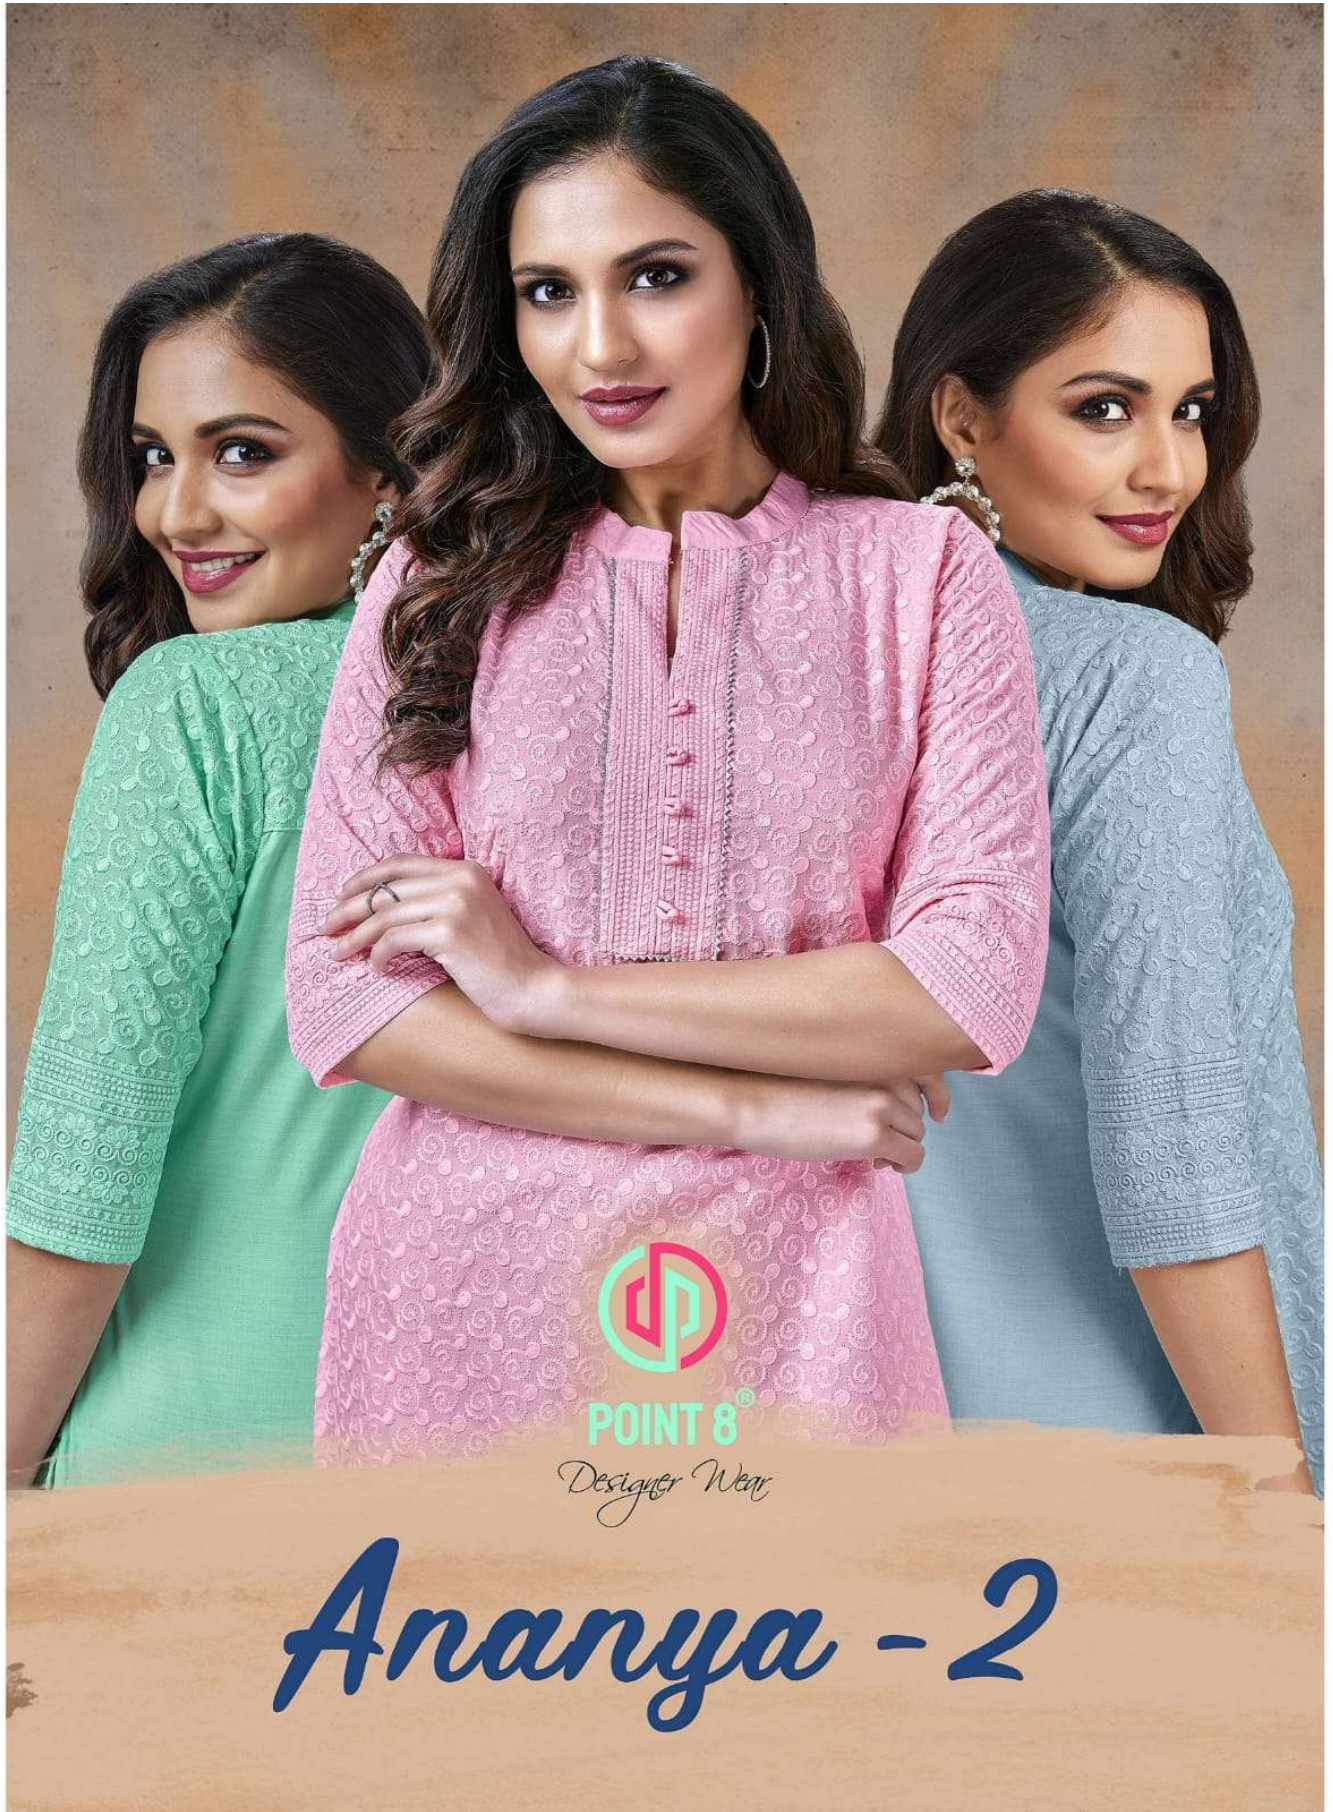

POINT 8[®]

Designer Wear

Ananya - 2

POINT 8[®]

Designer Wear

Ananya - 2

POINT 8[®]
Designer Wear
by
DEEPTEX[®]
PRINTS

Ananya
D.No.2001