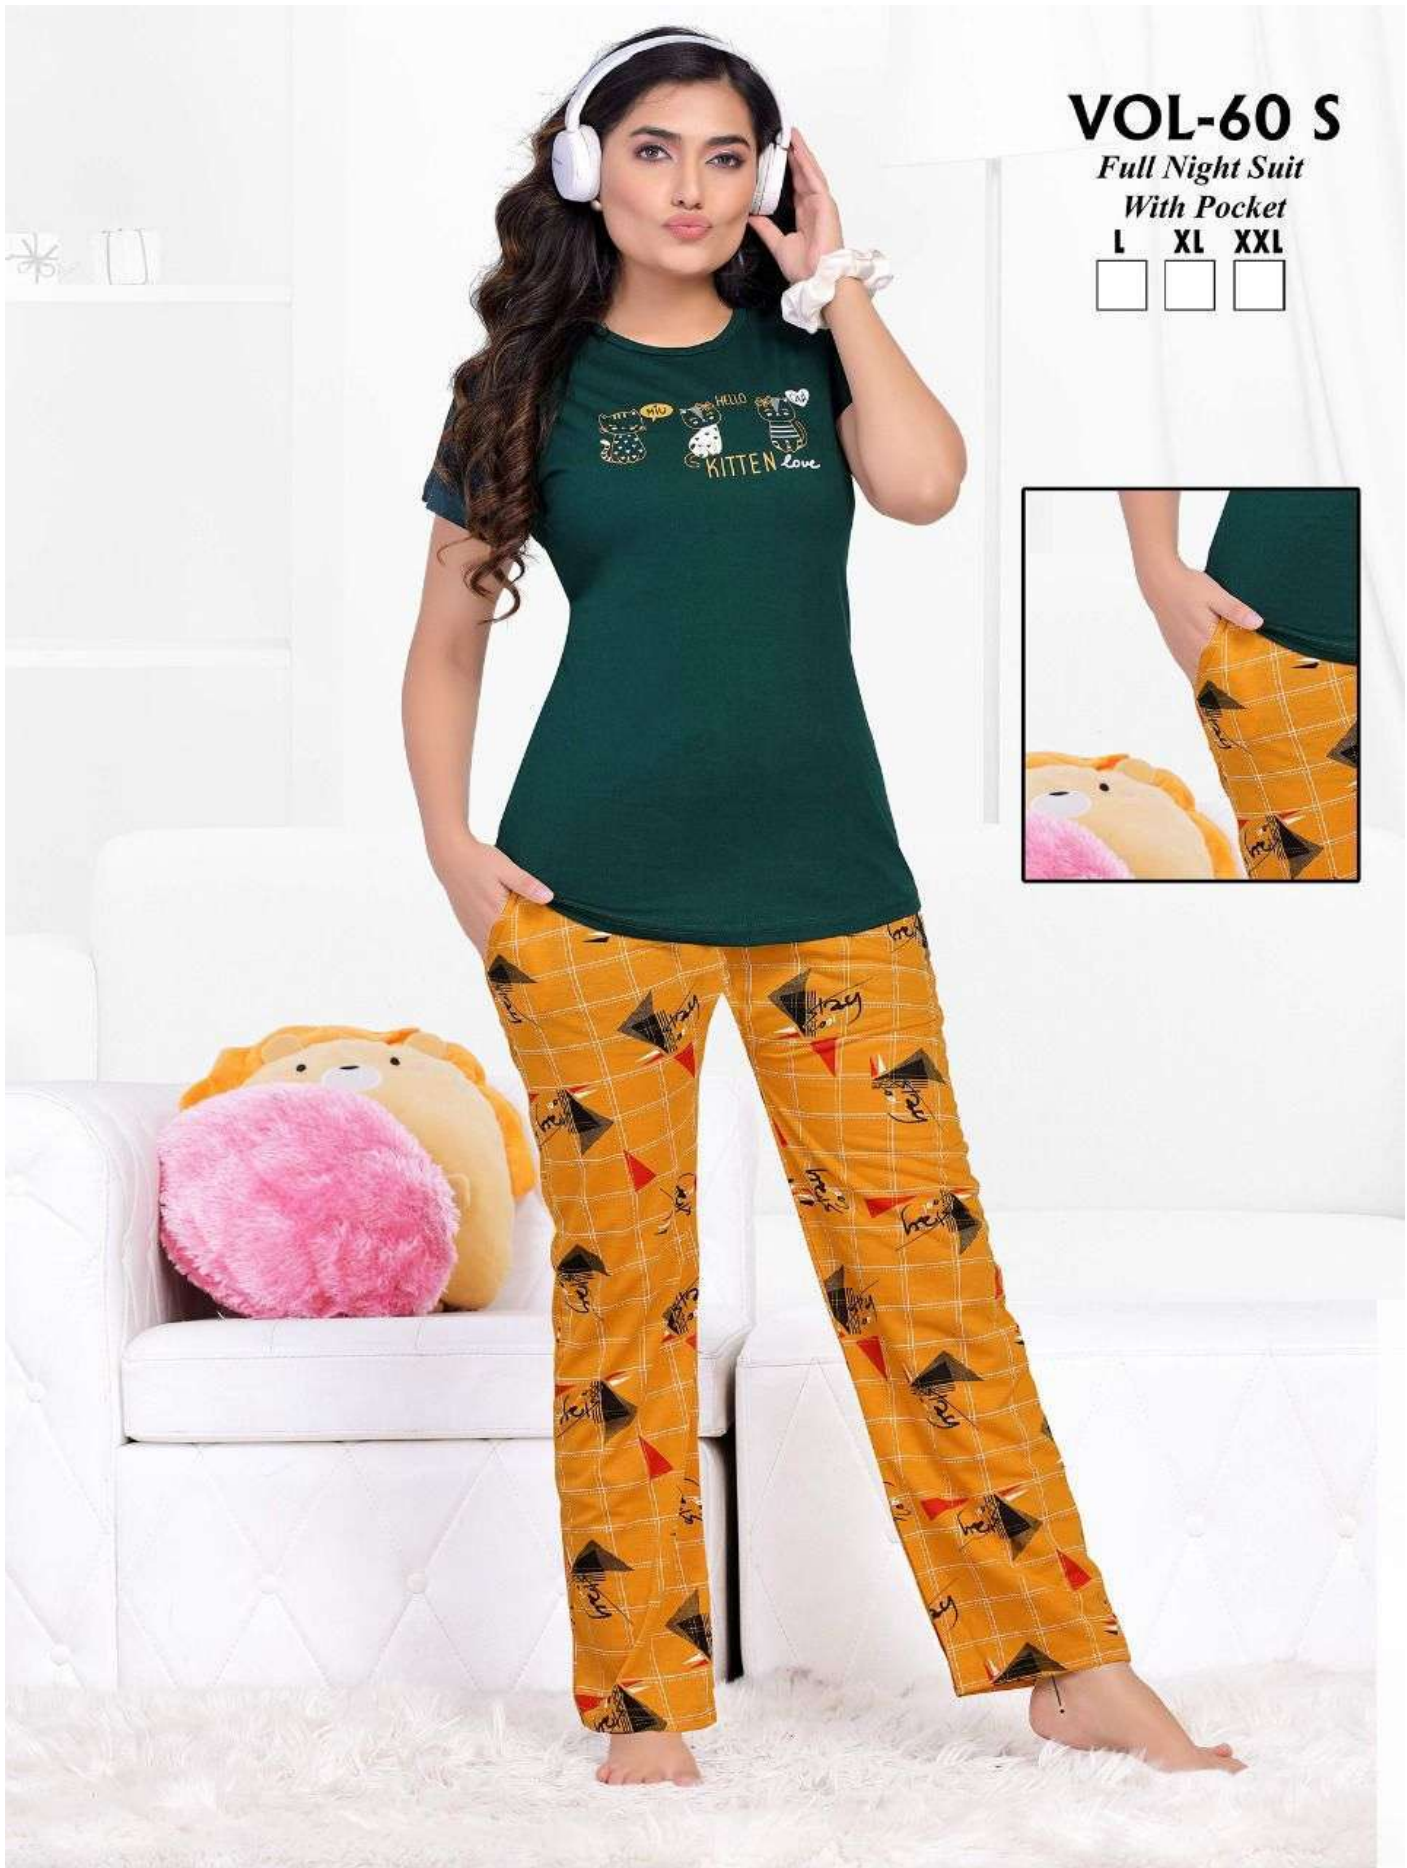

VOL-60 S

Full Night Suit

With Pocket

L XL XXL

☐	☐	☐