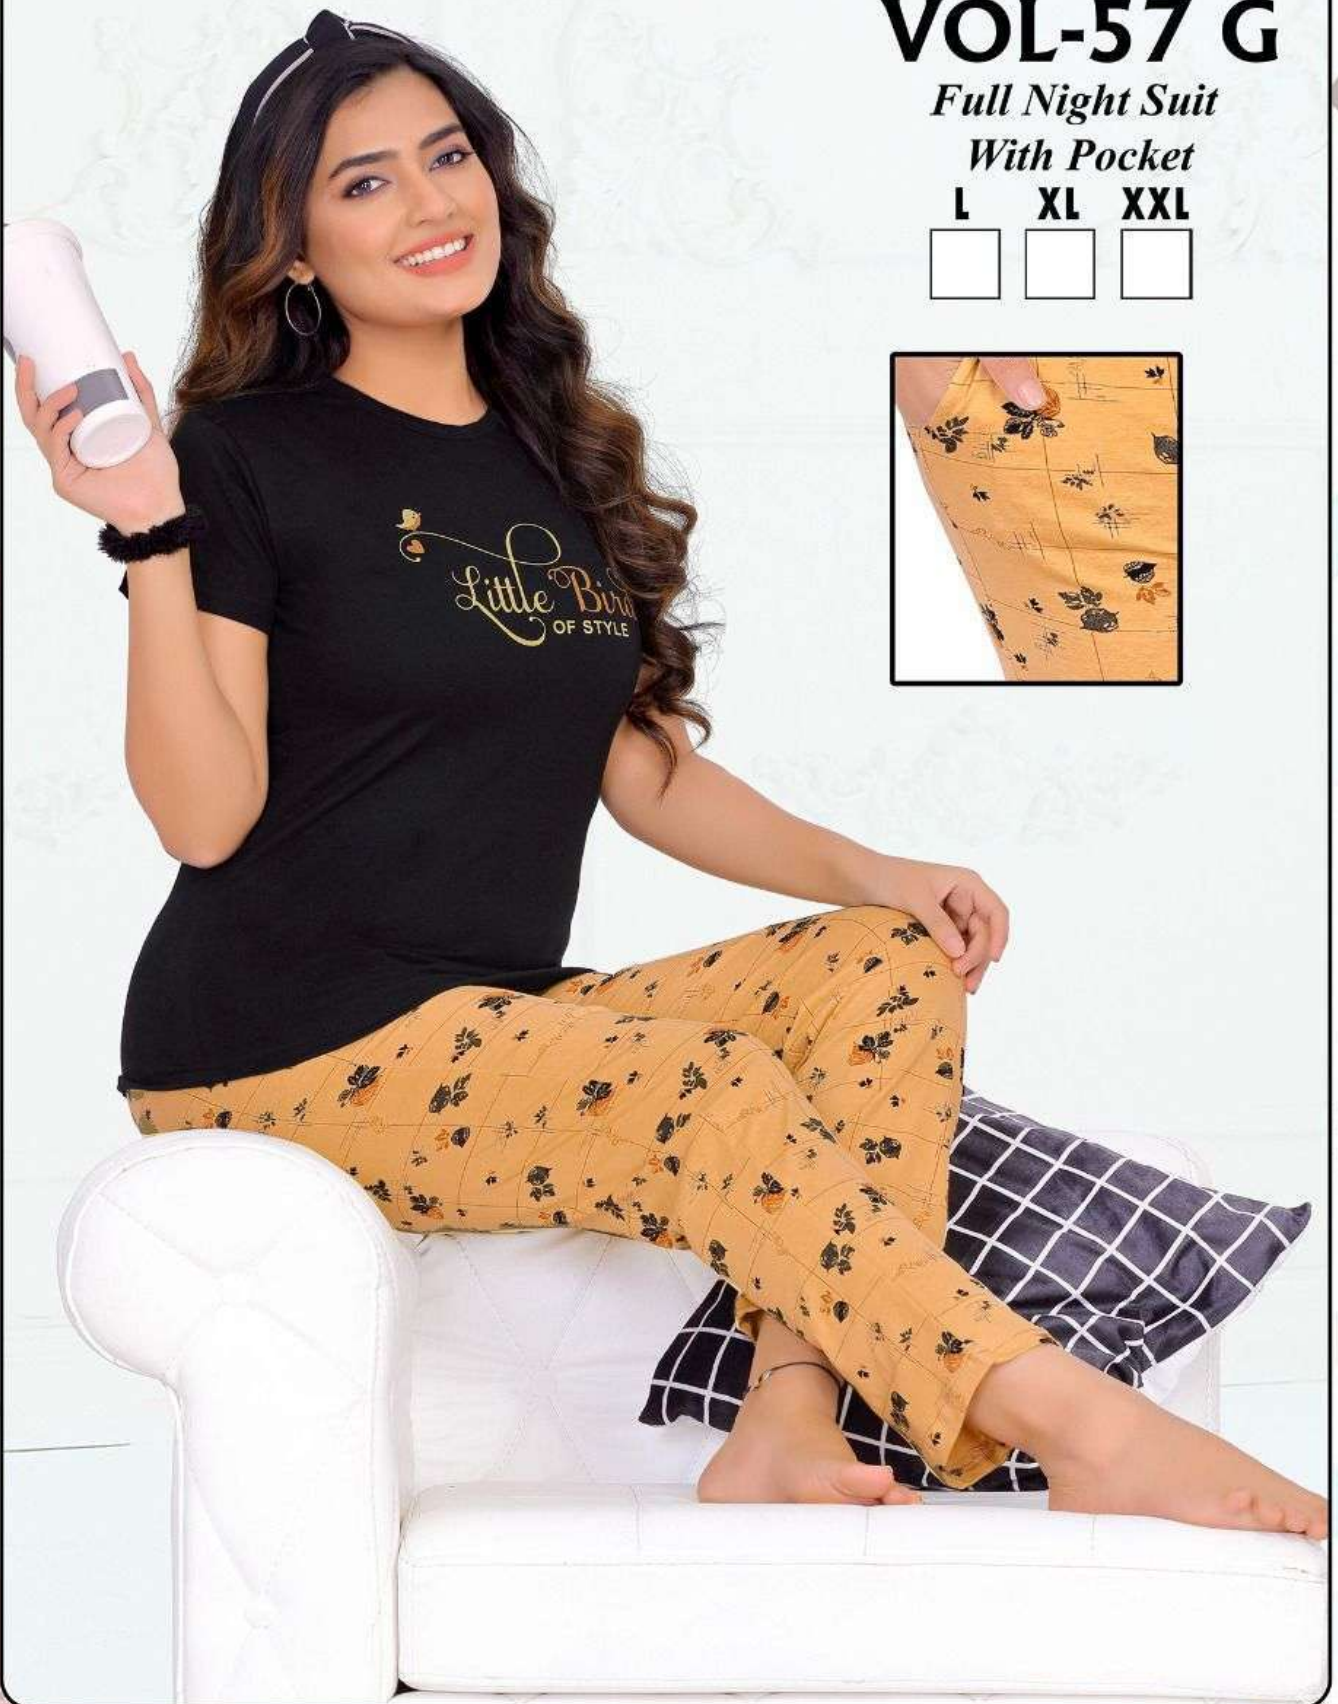

VOL-57 G

Full Night Suit

With Pocket

L XL XXL

☐	☐	☐